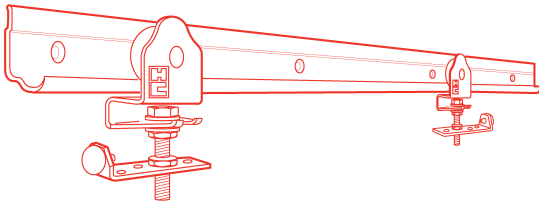

HOUSE ONE SLIDING DOOR GEAR

Set Size	Cat No. Side Fixing	Price (£)	Door Widths		Bar Code/Stock No.		
			mm	ft in			
1	1001	29.03	600 - 750	2'0" - 2'6"	50 14031	01001	8
2	1002	30.47	750 - 900	2'6" - 3'0"	50 14031	01002	5
3	1003	33.98	900 - 1050	3'0" - 3'6"	50 14031	01003	2
—	31275	15.40	House Hanger, Pair Pack		50 14031	31275	4
—	31112	17.45	House Track 1.2m Length		50 14031	31112	2
—	31115	21.81	House Track 1.5m Length		50 14031	31115	3
—	31118	26.16	House Track 1.8m Length		50 14031	31118	4
Note	6510	65.55	Soffit Fixing Bracket Pack		50 14031	06510	0