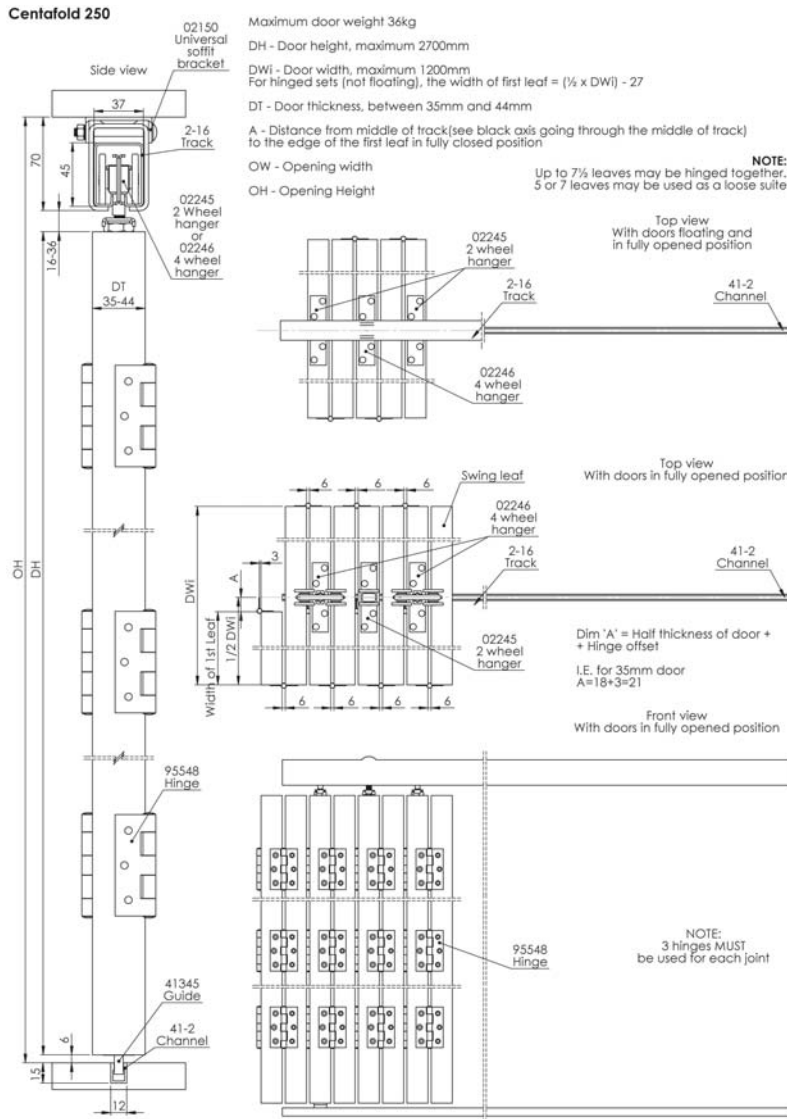

Centafold 250

Commercial Sliding & Folding Door Systems

Product Overview

Centafold 250 is a top hung system for internal folding doors for openings without rebated heads or cills. Suitable for hospitals, schools and offices, Centafold 250 folds in the centre so half the leaves are on either side when opened.

Technical Specification