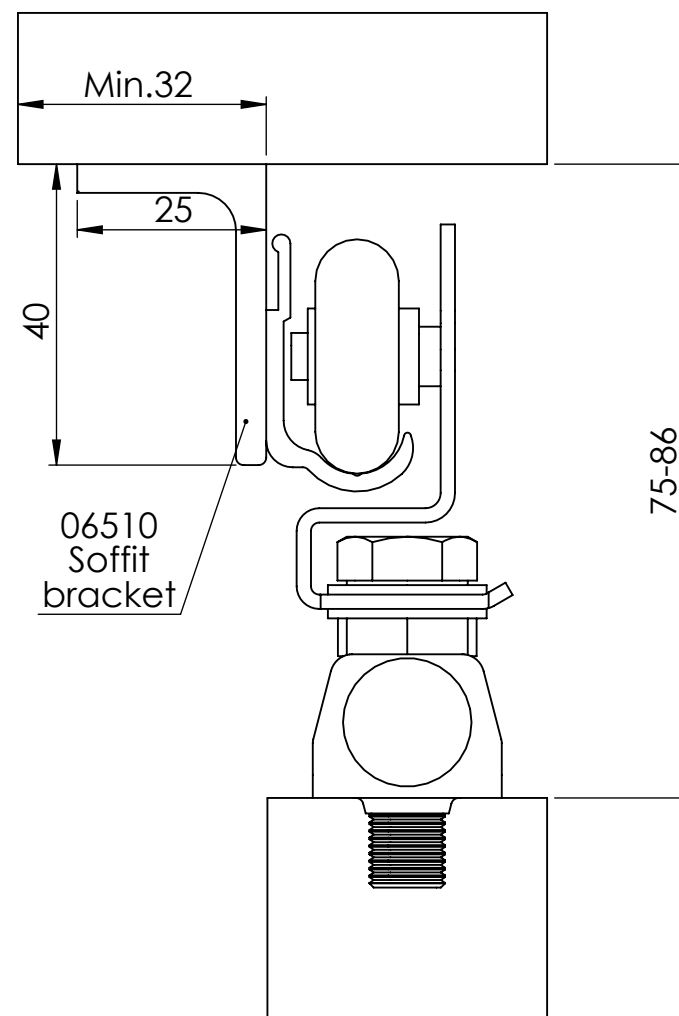

# HOUSE ONE

Maximum door weight 45kg

DH - Door height, maximum 2100mm

DWi - Door width, maximum 1050mm

DT - Door thickness, between 30mm and 44mm

X - Dimension from top of opening to top of door

LA - Lateral adjustment, between 11mm and 24mm

OW - Opening width

OH - Opening height

Side view  
with side fixing

Side view  
with soffit fixing

Top view  
Scale 1:5

Front view  
Scale 1:5