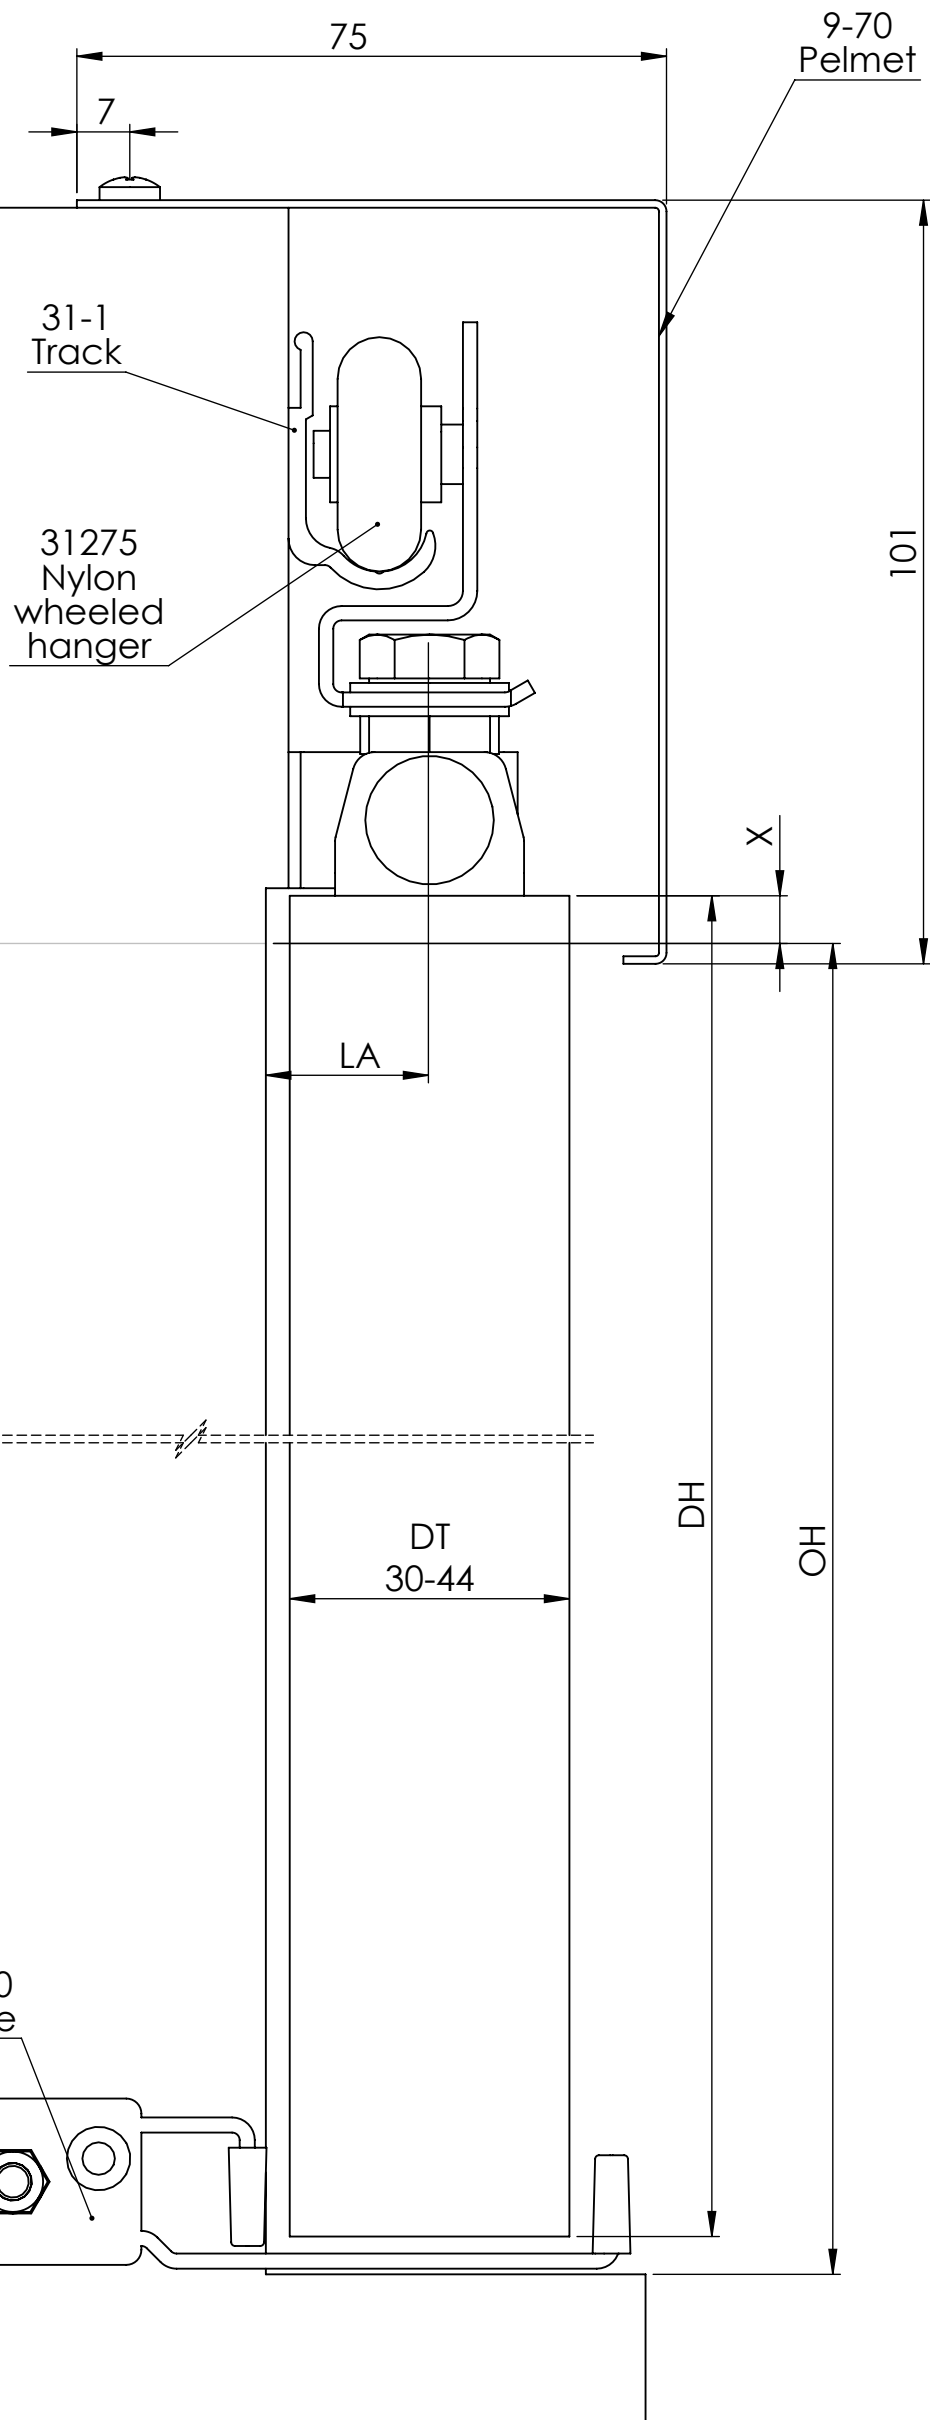

# HOUSE ONE

Maximum door weight 45kg

DH - Door height, maximum 2100mm

DWi - Door width, maximum 1050mm

DT - Door thickness, between 30mm and 44mm

X - Dimension from top of opening to top of door

LA - Lateral adjustment, between 11mm and 24mm

OW - Opening width

OH - Opening height

Side view  
with side fixing

Side view  
with soffit fixing

Top view  
Scale 1:5

Front view  
Scale 1:5