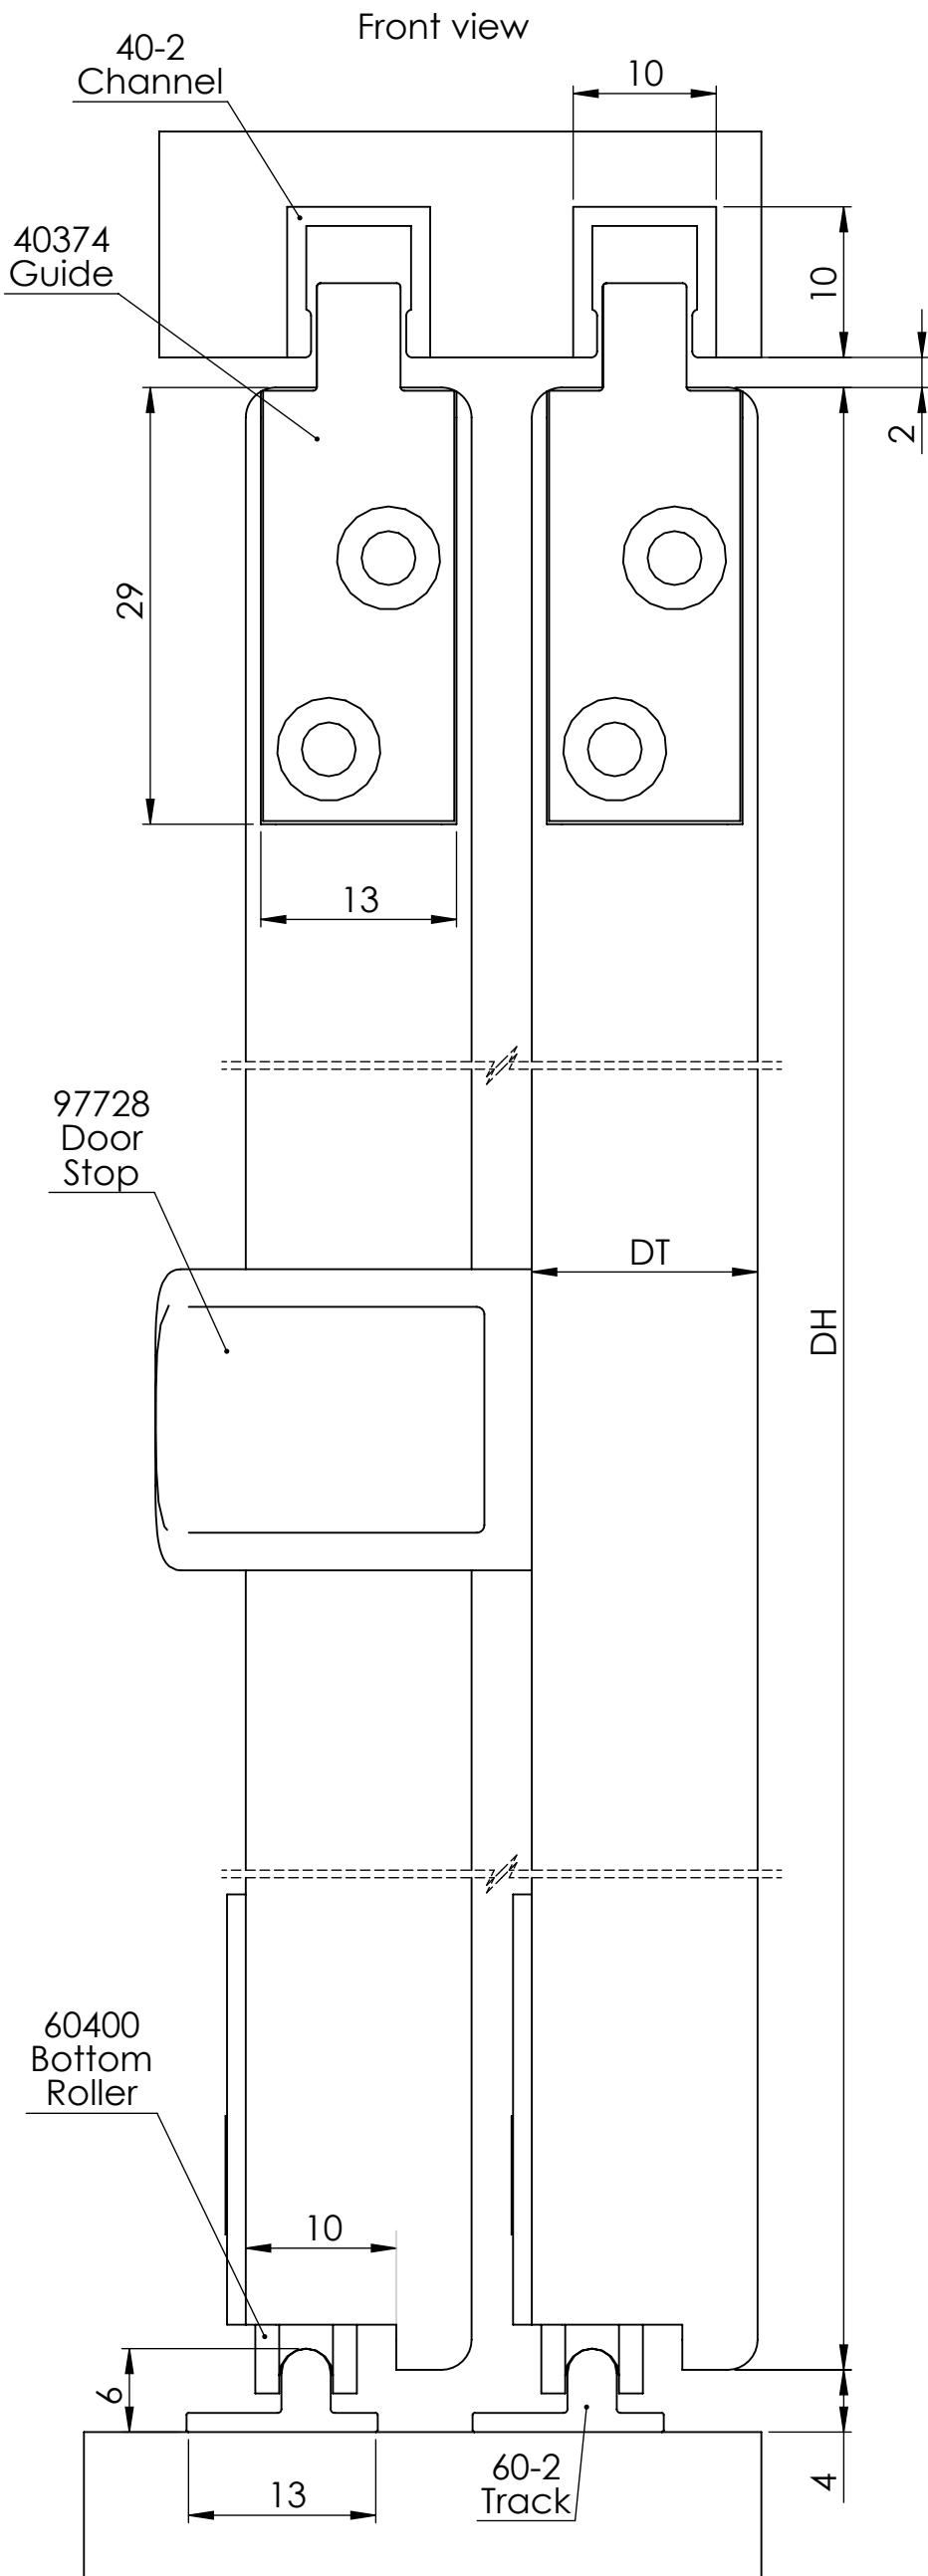

Maximum door weight 25kg

DH - Door height, maximum 1500mm

DWi - Door width, maximum 1000mm

DT - Door thickness, minimum 16mm

DO - Door overlap

Back view
With two doors overlapping
Scale 1:10

Top view
Three doors on two tracks
Scale 1:14

Top view
Two doors on a single track
Scale 1:14

Top view
Two doors on two tracks
Scale 1:14

Front view
With partly recessed track