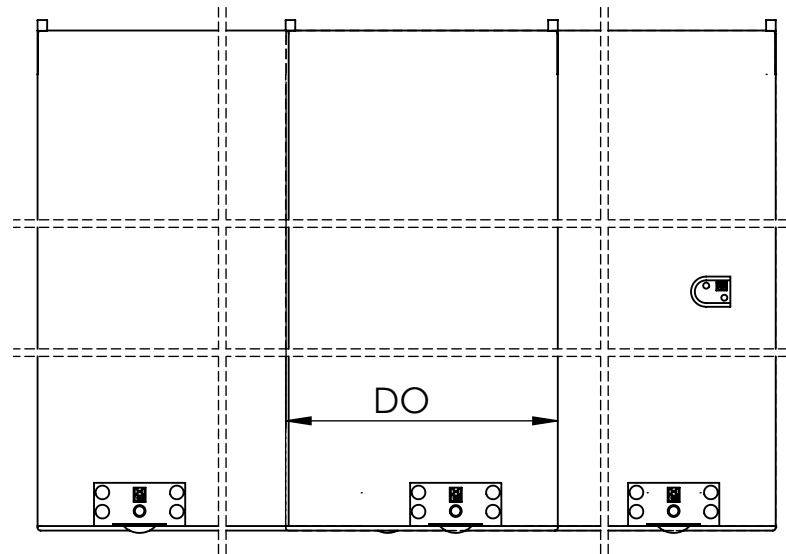

Maximum door weight 25kg

DH - Door height, maximum 1500mm

DWi - Door width, maximum 1000mm

DT - Door thickness, minimum 16mm

DO - Door overlap

Back view
With two doors overlapping
Scale 1:10

Top view
Three doors on two tracks
Scale 1:14

Top view
Two doors on a single track
Scale 1:14

Top view
Two doors on two tracks
Scale 1:14

Front view
With partly recessed track