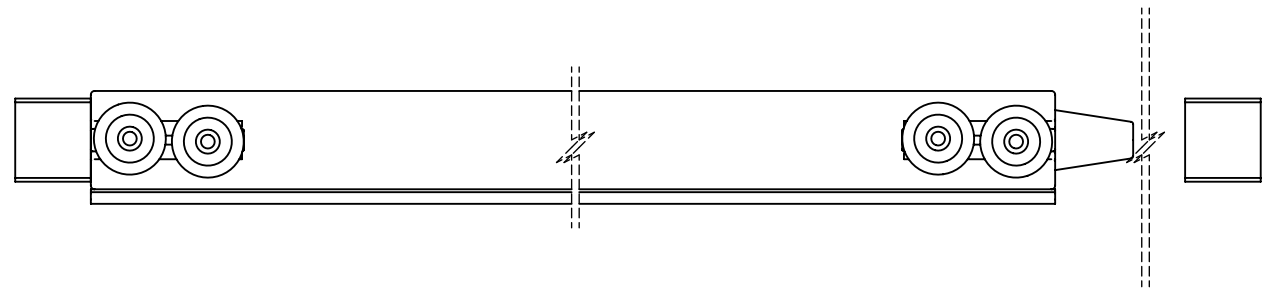

Straightaway 710

Maximum door weight 180kg

DH - Door height, maximum 3000mm

DWi - Door width

DT - Door thickness, between 30mm and 60mm

OW - Opening width

OH - Opening height

Side view

Top view
Scale 1:4

Front view
Scale 1:4