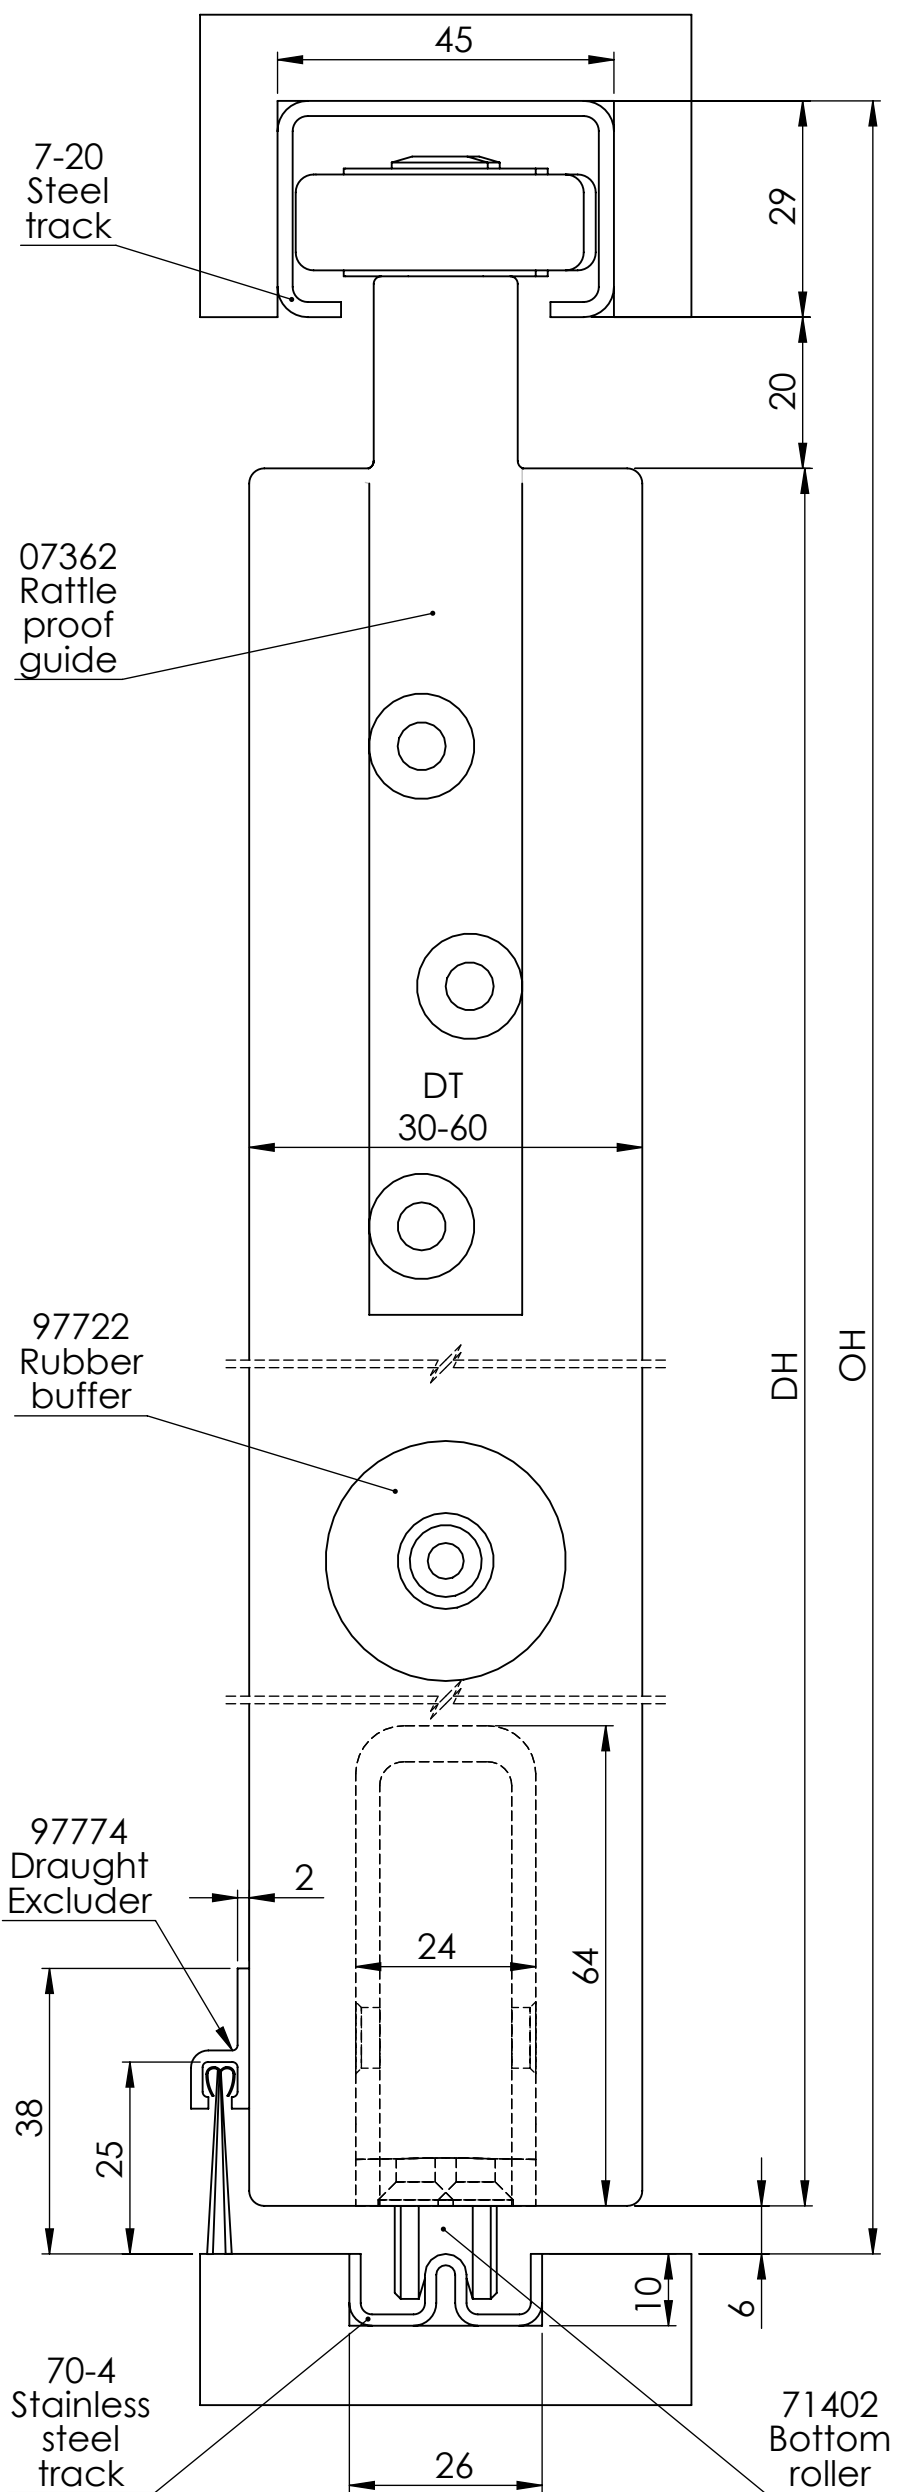

Straightaway 710

Maximum door weight 180kg

DH - Door height, maximum 3000mm

DWi - Door width

DT - Door thickness, between 30mm and 60mm

OW - Opening width

OH - Opening height

Side view

Top view
Scale 1:4

Front view
Scale 1:4