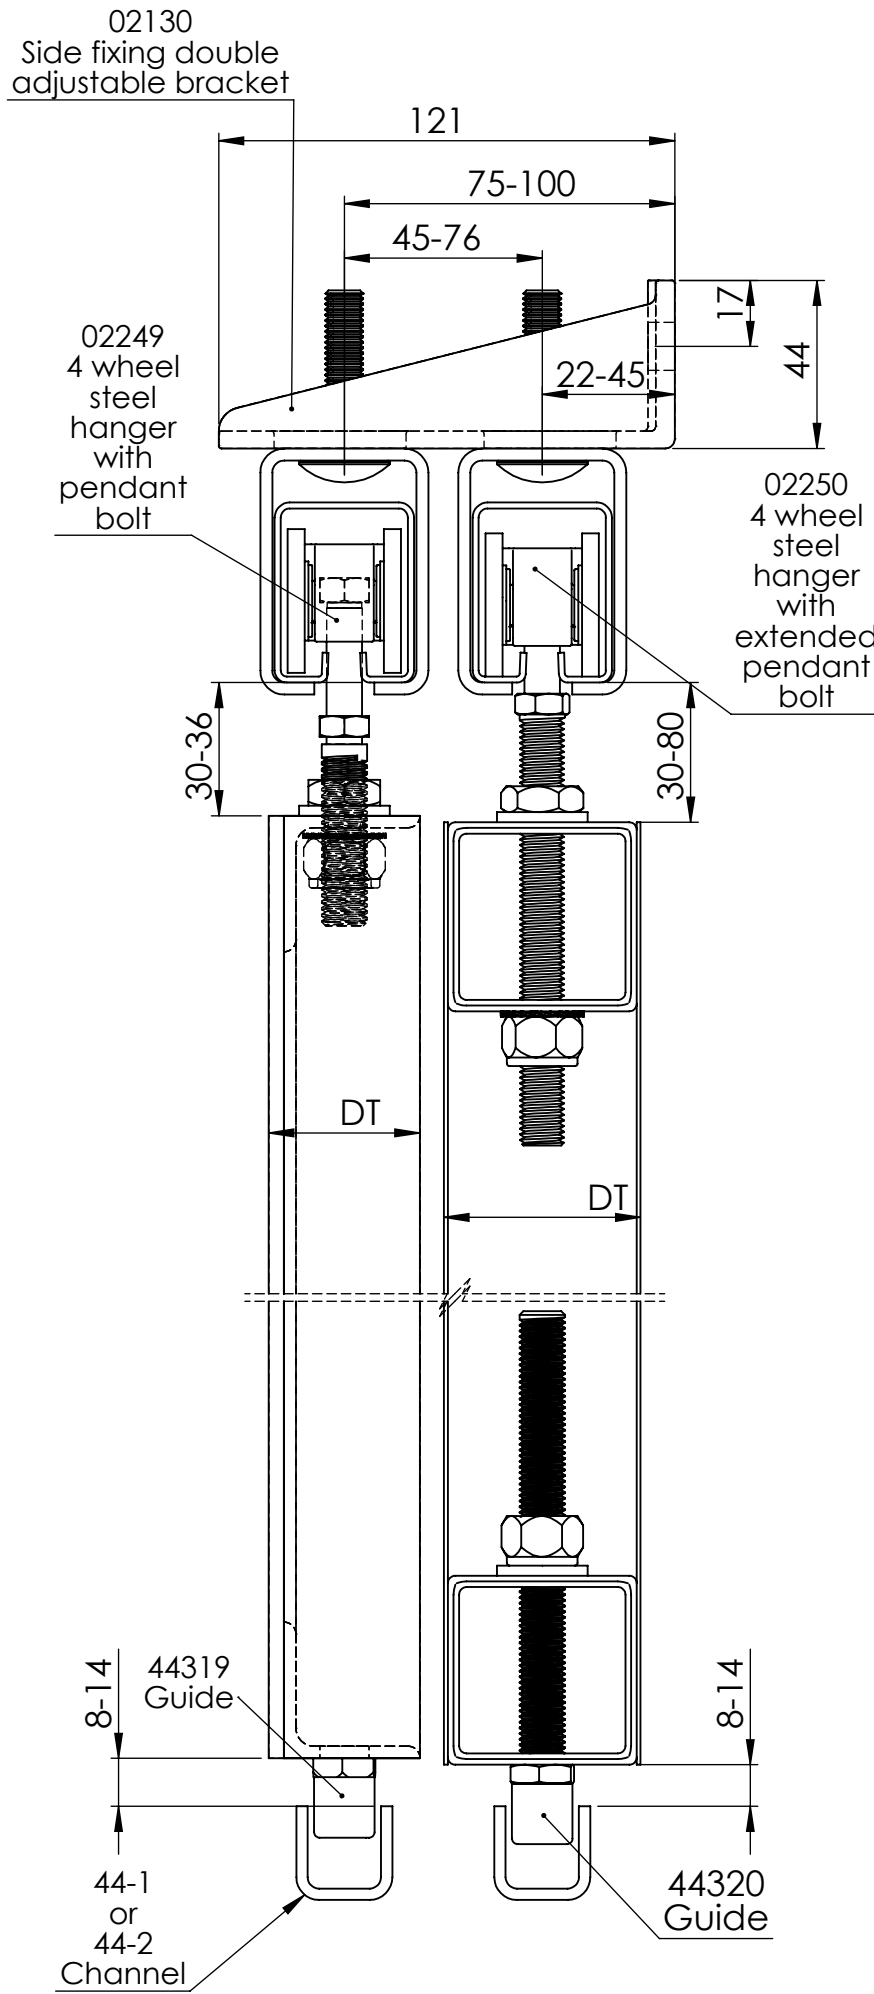

Straightaway 216

Maximum door weight for single track 200kg
double track 125kg

Side view with soffit fixing

Side view Metal door

DH - Door height, for single track maximum 4000mm
for double track maximum 2700mm

DWi - Door width

DT - Door thickness,
For timber doors between 35mm and 44mm
For metal doors minimum 40mm

OW - Opening width

OH - Opening height

Side view Timber door

Top view

Front view