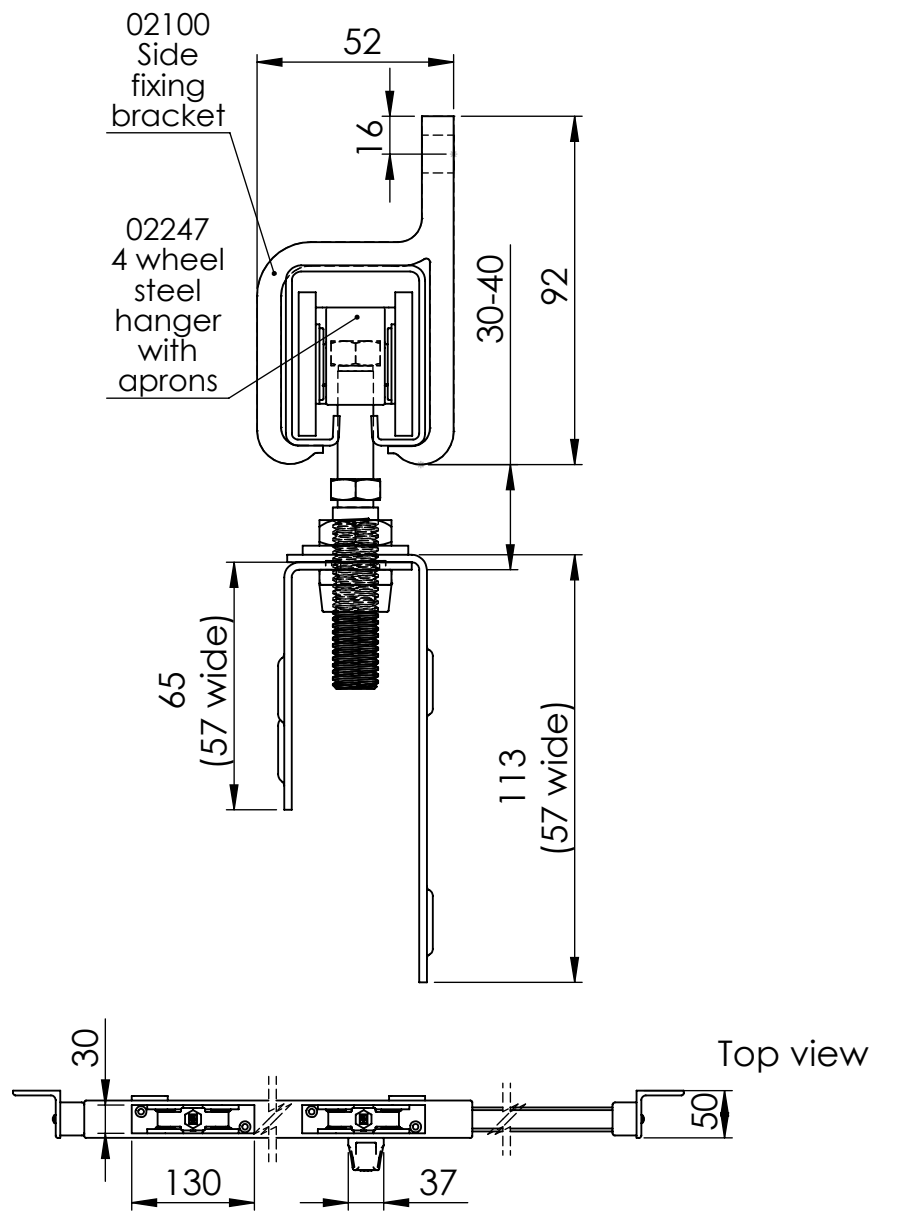

Straightaway 216

Maximum door weight for single track 200kg
double track 125kg

Side view with soffit fixing

Side view Metal door

DH - Door height, for single track maximum 4000mm
for double track maximum 2700mm

DWi - Door width

DT - Door thickness,
For timber doors between 35mm and 44mm
For metal doors minimum 40mm

OW - Opening width

OH - Opening height

Side view Timber door

Top view

Front view