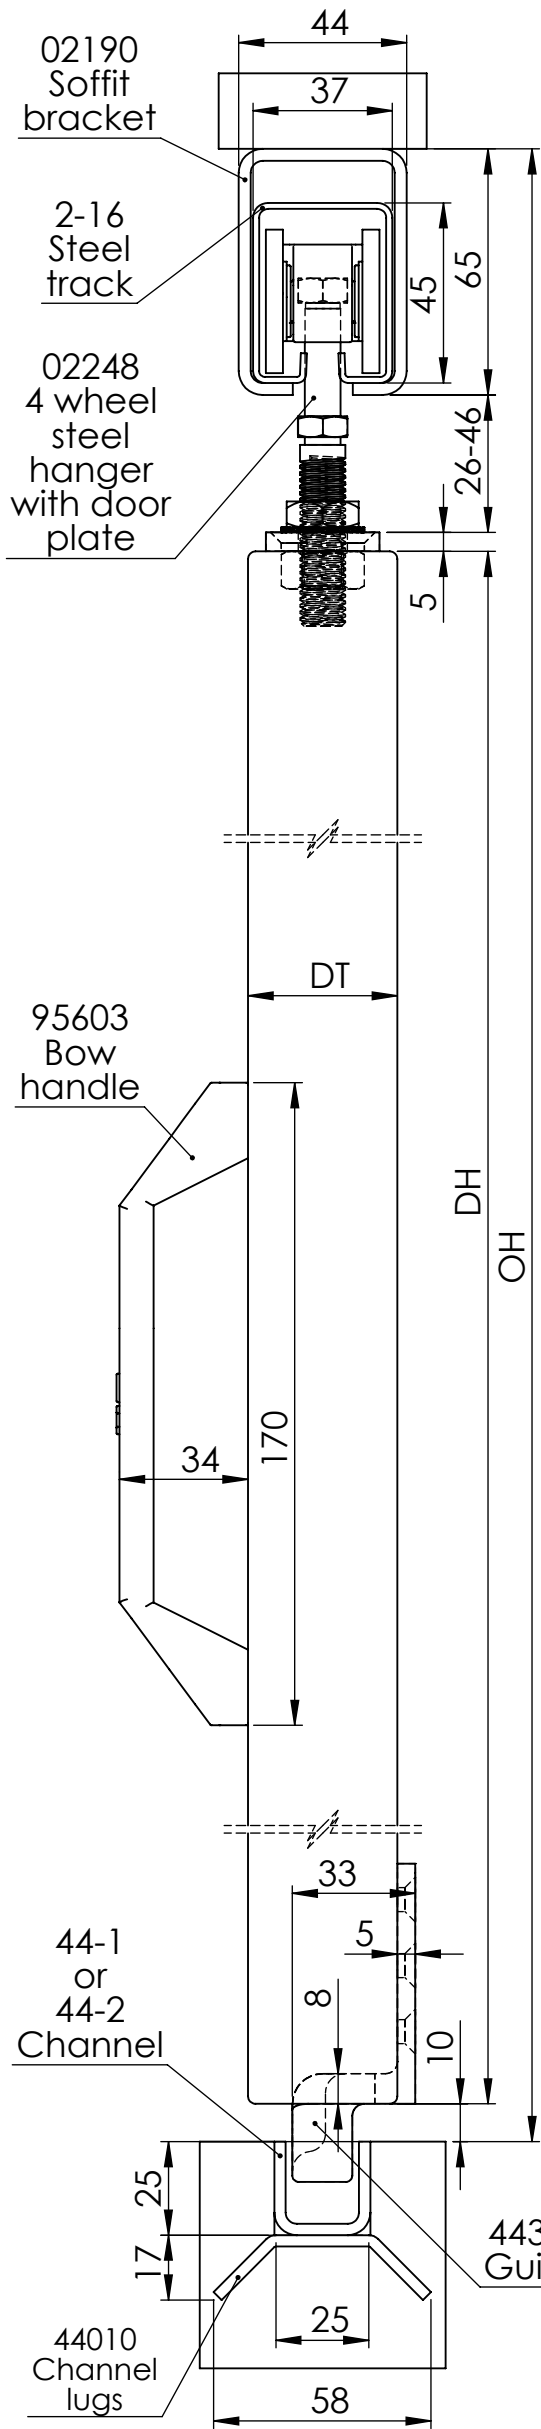

Straightaway 216

Maximum door weight for single track 200kg
double track 125kg

Side view with soffit fixing

Side view Metal door

DH - Door height, for single track maximum 4000mm
for double track maximum 2700mm

DWi - Door width

DT - Door thickness,
For timber doors between 35mm and 44mm
For metal doors minimum 40mm

OW - Opening width

OH - Opening height

Side view Timber door

Top view

Front view