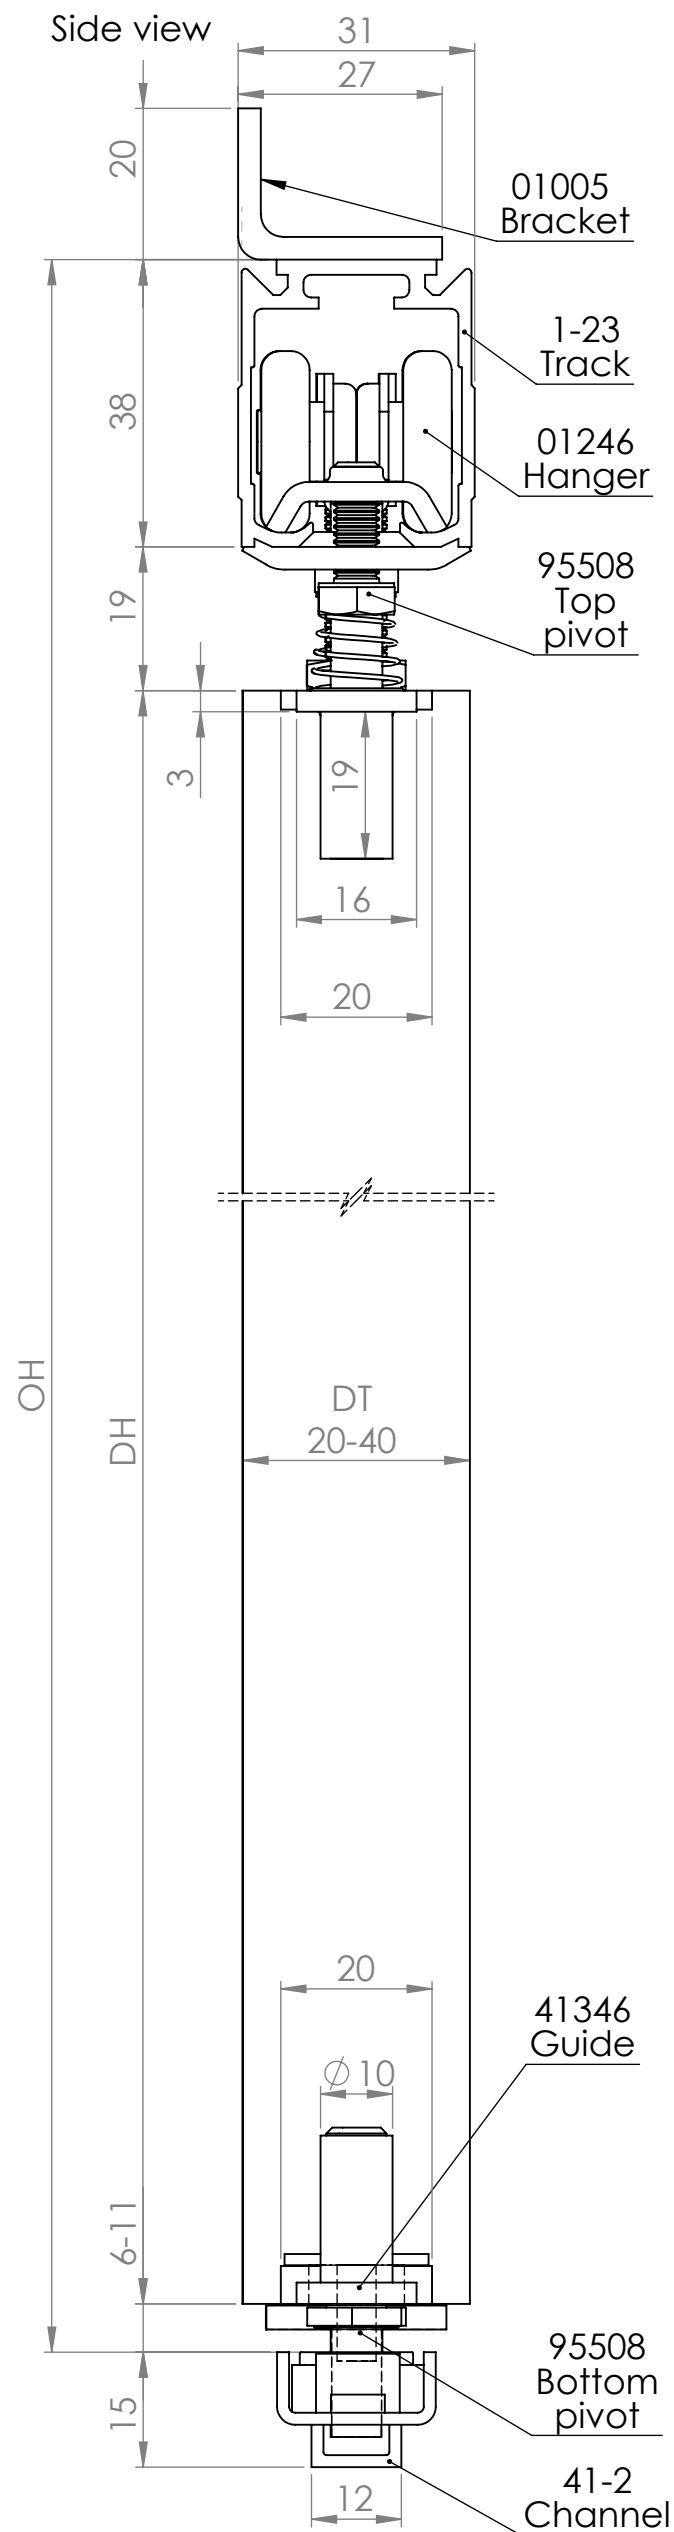

CENTAFOLD 100

Maximum door weight 27kg

DH - Door height, maximum 2500mm

DWi - Door width, maximum 600mm

DT - Door thickness, between 20mm and 40mm

OW - Opening width

OH - Opening height

Top view
with doors in fully closed position

Front view
with doors in fully closed position