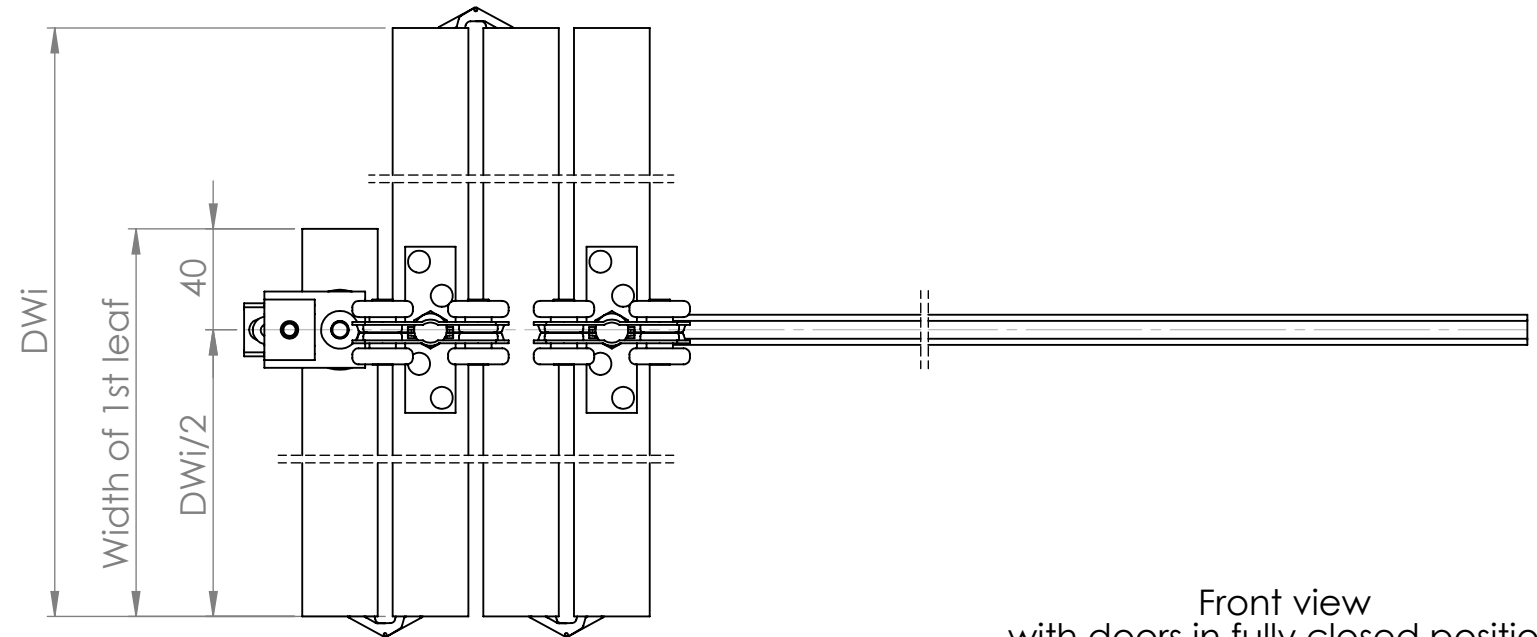

CENTAFOLD 100

Maximum door weight 27kg

DH - Door height, maximum 2500mm

DWi - Door width, maximum 600mm

DT - Door thickness, between 20mm and 40mm

OW - Opening width

OH - Opening height

Top view
with doors in fully closed position

Front view
with doors in fully closed position