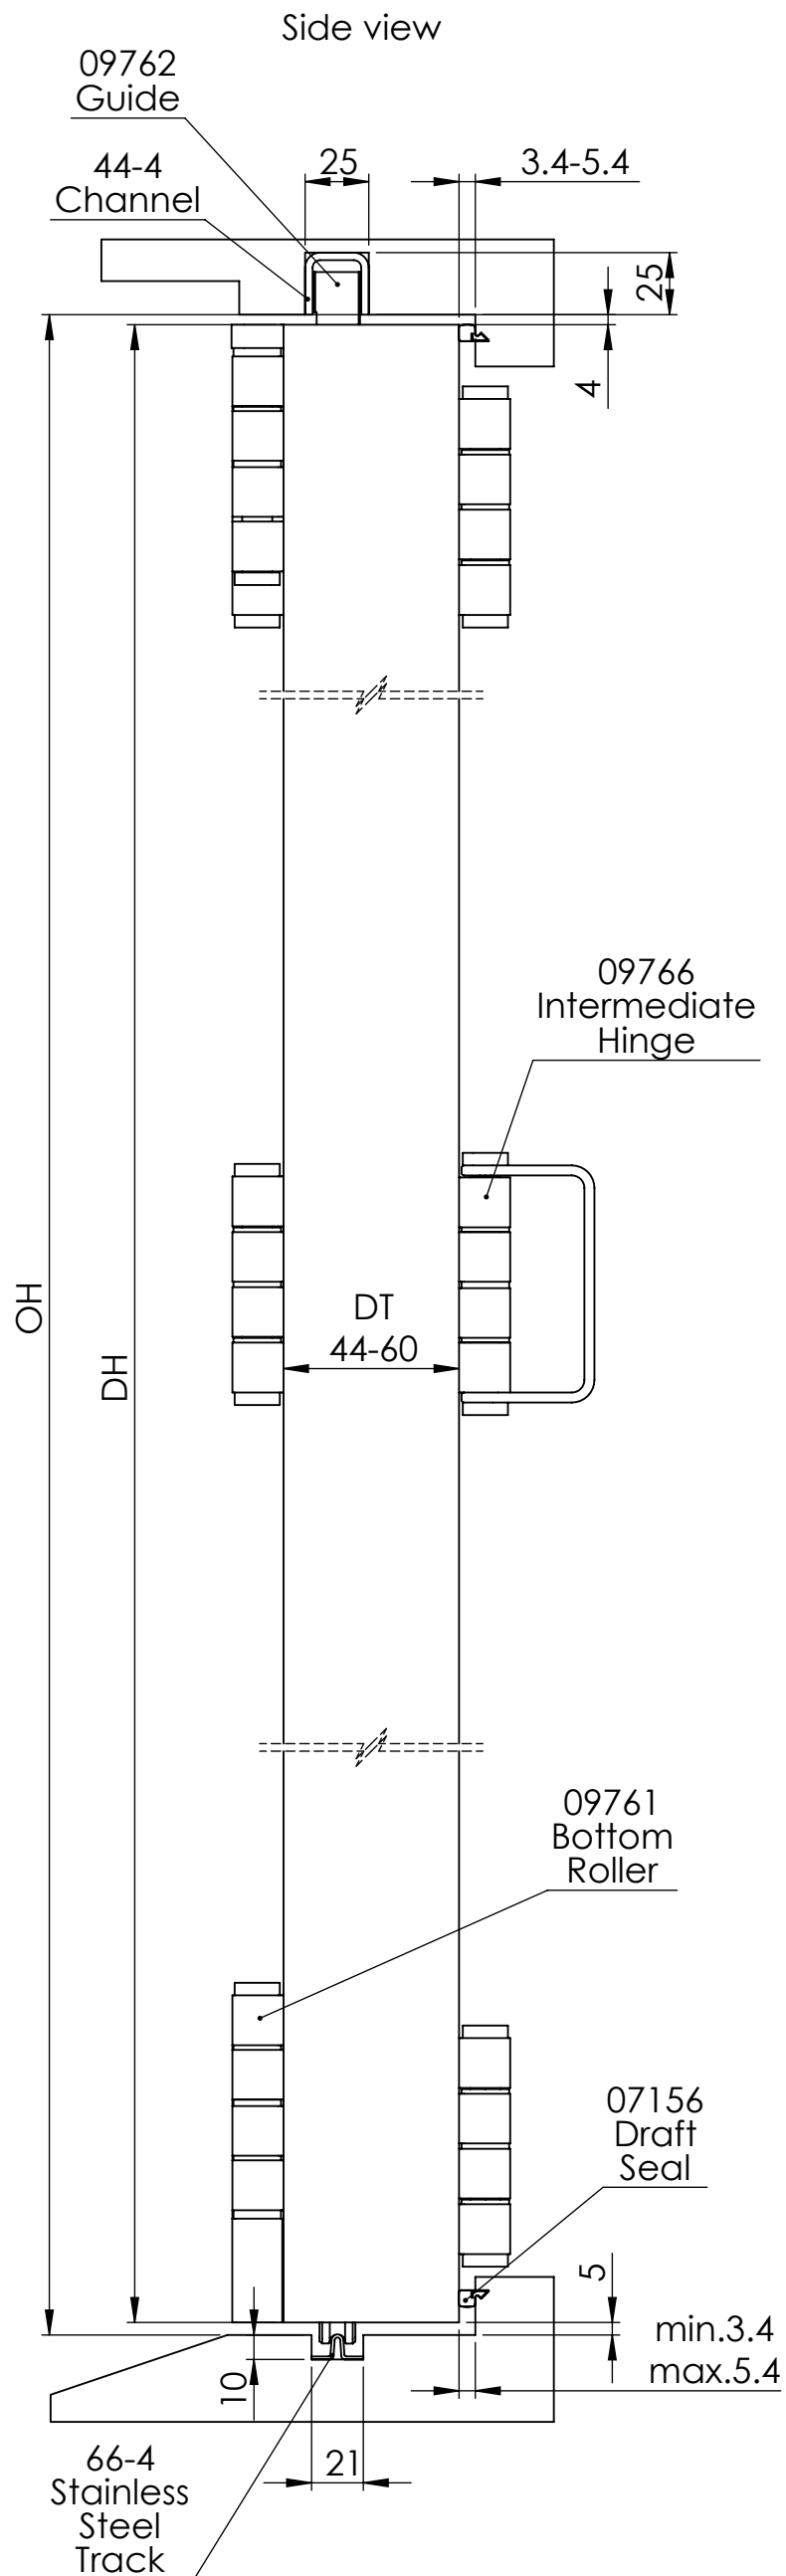

FACADE

Maximum door weight 60kg

DH - Door height, maximum 3000mm

DWi - Door width, maximum 900mm

DT - Door thickness, between 44mm and 60mm

OW - Opening width

OH - Opening height

Top view
with doors in fully closed position
Scale 1:3

Front view
with doors in fully closed position
Scale 1:3

Top view
with doors in fully opened position
Scale 1:3

Front view
with doors in fully opened position
Scale 1:3