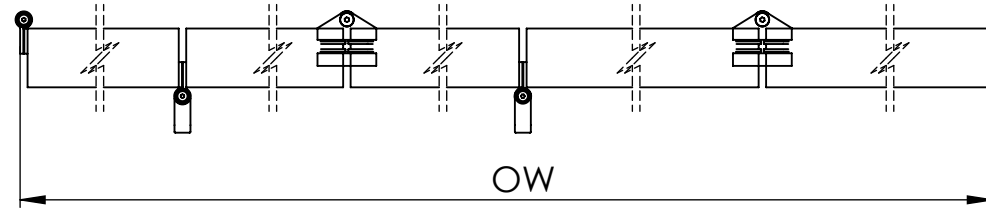

FACADE

Maximum door weight 60kg

DH - Door height, maximum 3000mm

DWi - Door width, maximum 900mm

DT - Door thickness, between 44mm and 60mm

OW - Opening width

OH - Opening height

Top view
with doors in fully closed position
Scale 1:3

Front view
with doors in fully closed position
Scale 1:3

Top view
with doors in fully opened position
Scale 1:3

Front view
with doors in fully opened position
Scale 1:3