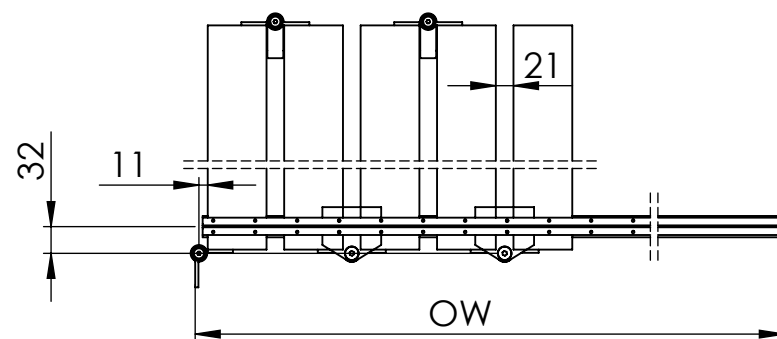

FACADE

Maximum door weight 60kg

DH - Door height, maximum 3000mm

DWi - Door width, maximum 900mm

DT - Door thickness, between 44mm and 60mm

OW - Opening width

OH - Opening height

Top view
with doors in fully closed position
Scale 1:3

Front view
with doors in fully closed position
Scale 1:3

Top view
with doors in fully opened position
Scale 1:3

Front view
with doors in fully opened position
Scale 1:3