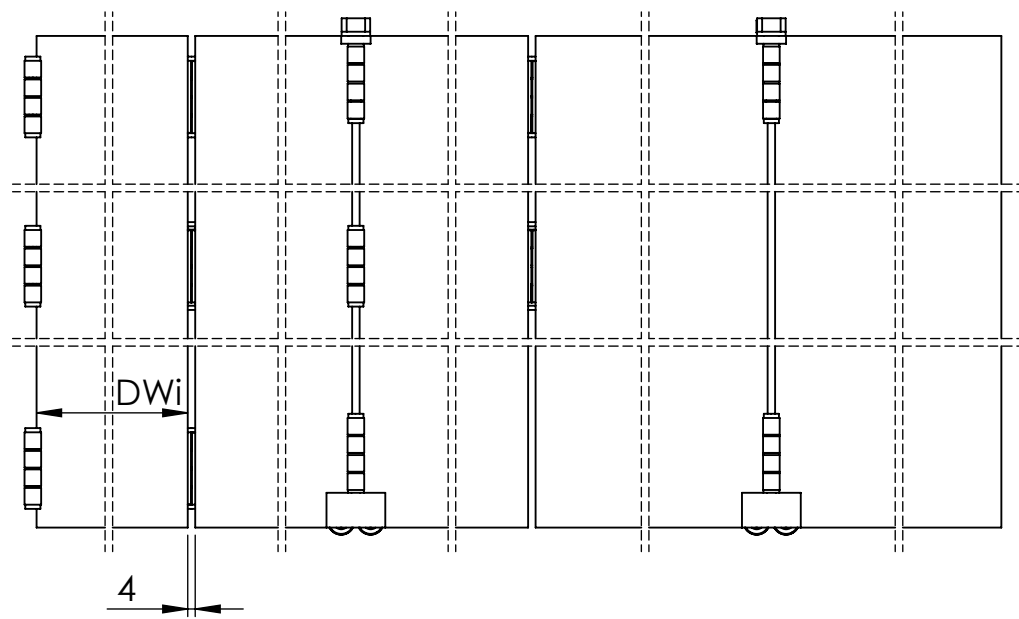

FACADE

Maximum door weight 60kg

DH - Door height, maximum 3000mm

DWi - Door width, maximum 900mm

DT - Door thickness, between 44mm and 60mm

OW - Opening width

OH - Opening height

Top view
with doors in fully closed position
Scale 1:3

Front view
with doors in fully closed position
Scale 1:3

Top view
with doors in fully opened position
Scale 1:3

Front view
with doors in fully opened position
Scale 1:3