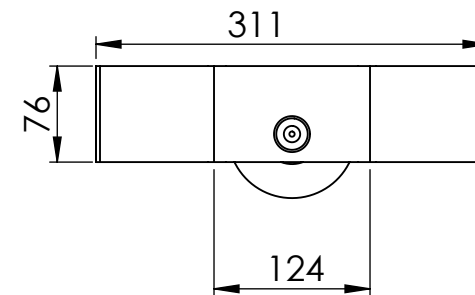

Straightaway 884

Maximum door weight 1000kg
 DH - Door height, maximum 5000mm
 DT - Door thickness
 for timber doors 57mm only
 for metal doors 65mm minimum

DWi - Door width
 OW - Opening width
 OH - Opening Height

Side view
With timber door

Side view
With metal doors

89462
Timber Door
Bottom Roller
Scale 1:3

89462
Metal Door
Bottom Roller
Scale 1:3

Top view
With timber door
Scale 1:6

Front view
With timber door
Scale 1:6