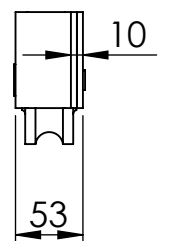

Straightaway 884

Maximum door weight 1000kg
 DH - Door height, maximum 5000mm
 DT - Door thickness
 for timber doors 57mm only
 for metal doors 65mm minimum

DWi - Door width
 OW - Opening width
 OH - Opening Height

Side view
With timber door

Side view
With metal doors

89462
Timber Door
Bottom Roller
Scale 1:3

89462
Metal Door
Bottom Roller
Scale 1:3

Top view
With timber door
Scale 1:6

Front view
With timber door
Scale 1:6