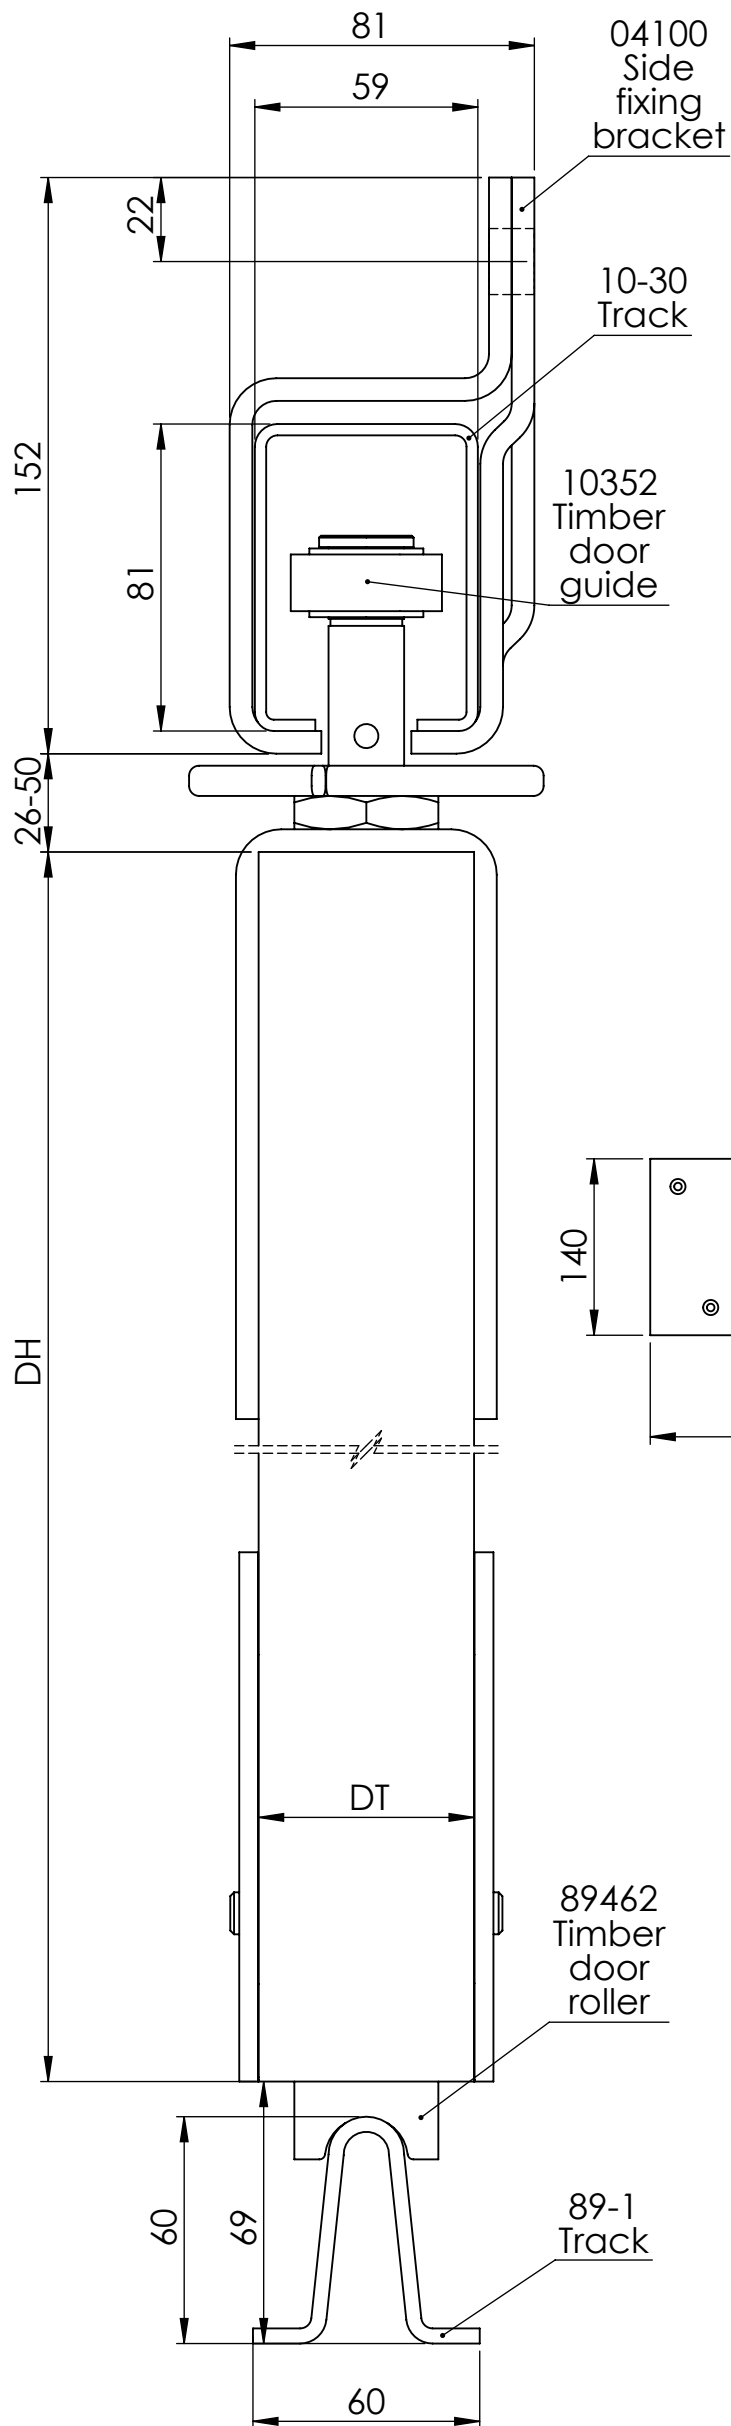

Straightaway 884

Maximum door weight 1000kg
 DH - Door height, maximum 5000mm
 DT - Door thickness
 for timber doors 57mm only
 for metal doors 65mm minimum

DWi - Door width
 OW - Opening width
 OH - Opening Height

Side view
With timber door

Side view
With metal doors

89462
Timber Door
Bottom Roller
Scale 1:3

89462
Metal Door
Bottom Roller
Scale 1:3

Top view
With timber door
Scale 1:6

Front view
With timber door
Scale 1:6