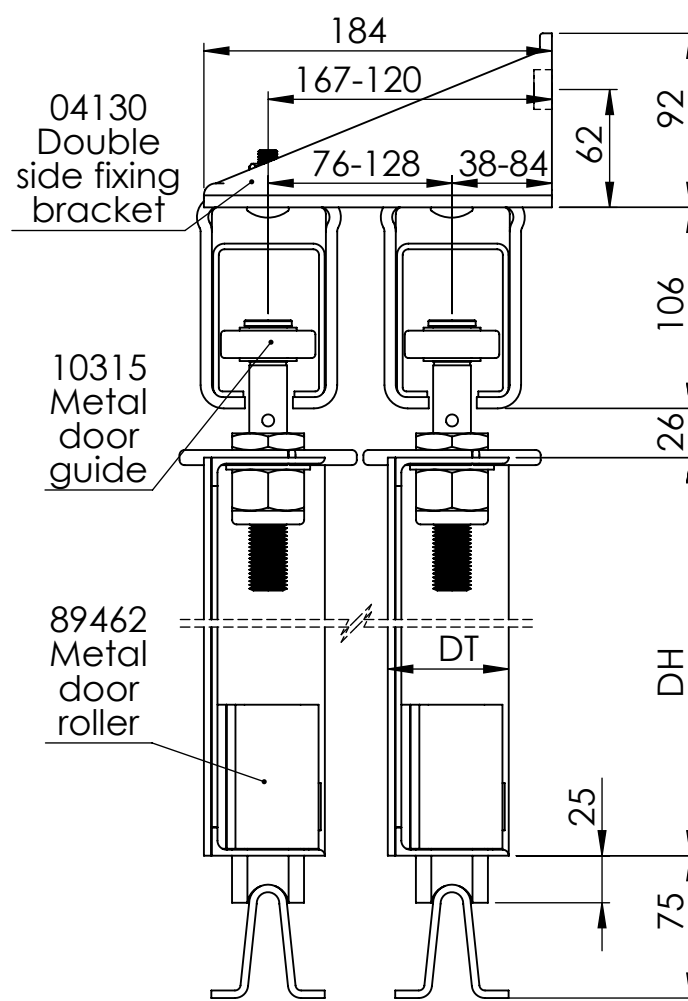

Straightaway 884

Maximum door weight 1000kg
 DH - Door height, maximum 5000mm
 DT - Door thickness
 for timber doors 57mm only
 for metal doors 65mm minimum

DWi - Door width
 OW - Opening width
 OH - Opening Height

Side view
With timber door

Side view
With metal doors

89462
Timber Door
Bottom Roller
Scale 1:3

89462
Metal Door
Bottom Roller
Scale 1:3

Top view
With timber door
Scale 1:6

Front view
With timber door
Scale 1:6