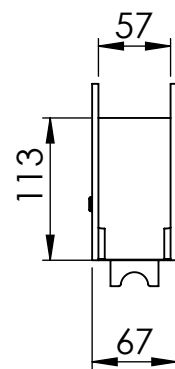

Straightaway 884

Maximum door weight 1000kg
 DH - Door height, maximum 5000mm
 DT - Door thickness
 for timber doors 57mm only
 for metal doors 65mm minimum

DWi - Door width
 OW - Opening width
 OH - Opening Height

Side view
With timber door

Side view
With metal doors

89462
Timber Door
Bottom Roller
Scale 1:3

89462
Metal Door
Bottom Roller
Scale 1:3

Top view
With timber door
Scale 1:6

Front view
With timber door
Scale 1:6