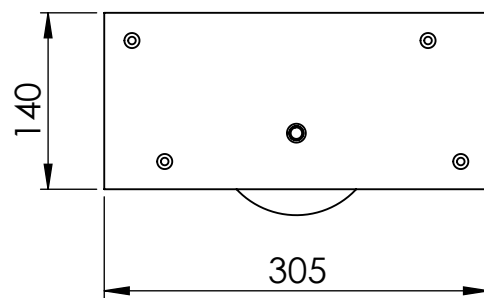

Straightaway 884

Maximum door weight 1000kg
 DH - Door height, maximum 5000mm
 DT - Door thickness
 for timber doors 57mm only
 for metal doors 65mm minimum

DWi - Door width
 OW - Opening width
 OH - Opening Height

Side view
With timber door

Side view
With metal doors

89462
Timber Door
Bottom Roller
Scale 1:3

89462
Metal Door
Bottom Roller
Scale 1:3

Top view
With timber door
Scale 1:6

Front view
With timber door
Scale 1:6