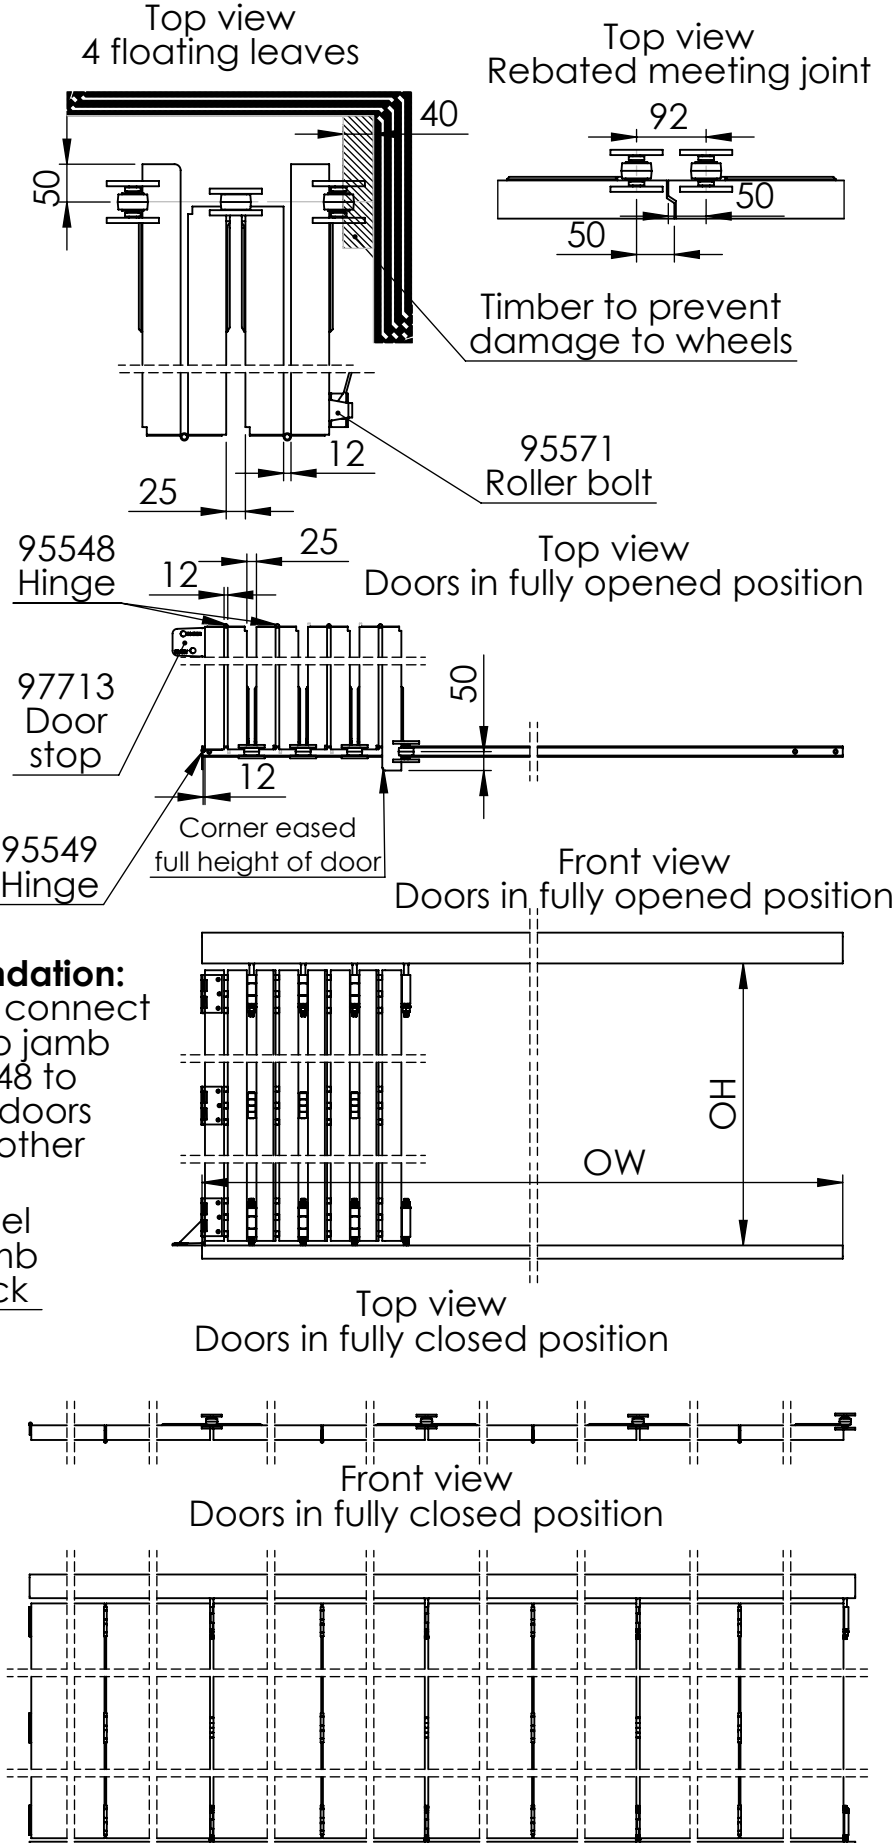

Foldaside 410

Maximum door weight 70kg
 DH - Door height, maximum 4200mm
 DWi - Door width, maximum 900mm
 DT - Door thickness, between 44mm and 57mm
 OW - Opening width, unlimited
 OH - Opening height

Note:

"Floating" suites can be 4 or 6 leaves

Recommendation:
 Use 95549 to connect first door to jamb and 95548 to connect doors to each other

Floor channel must be plumb with top track