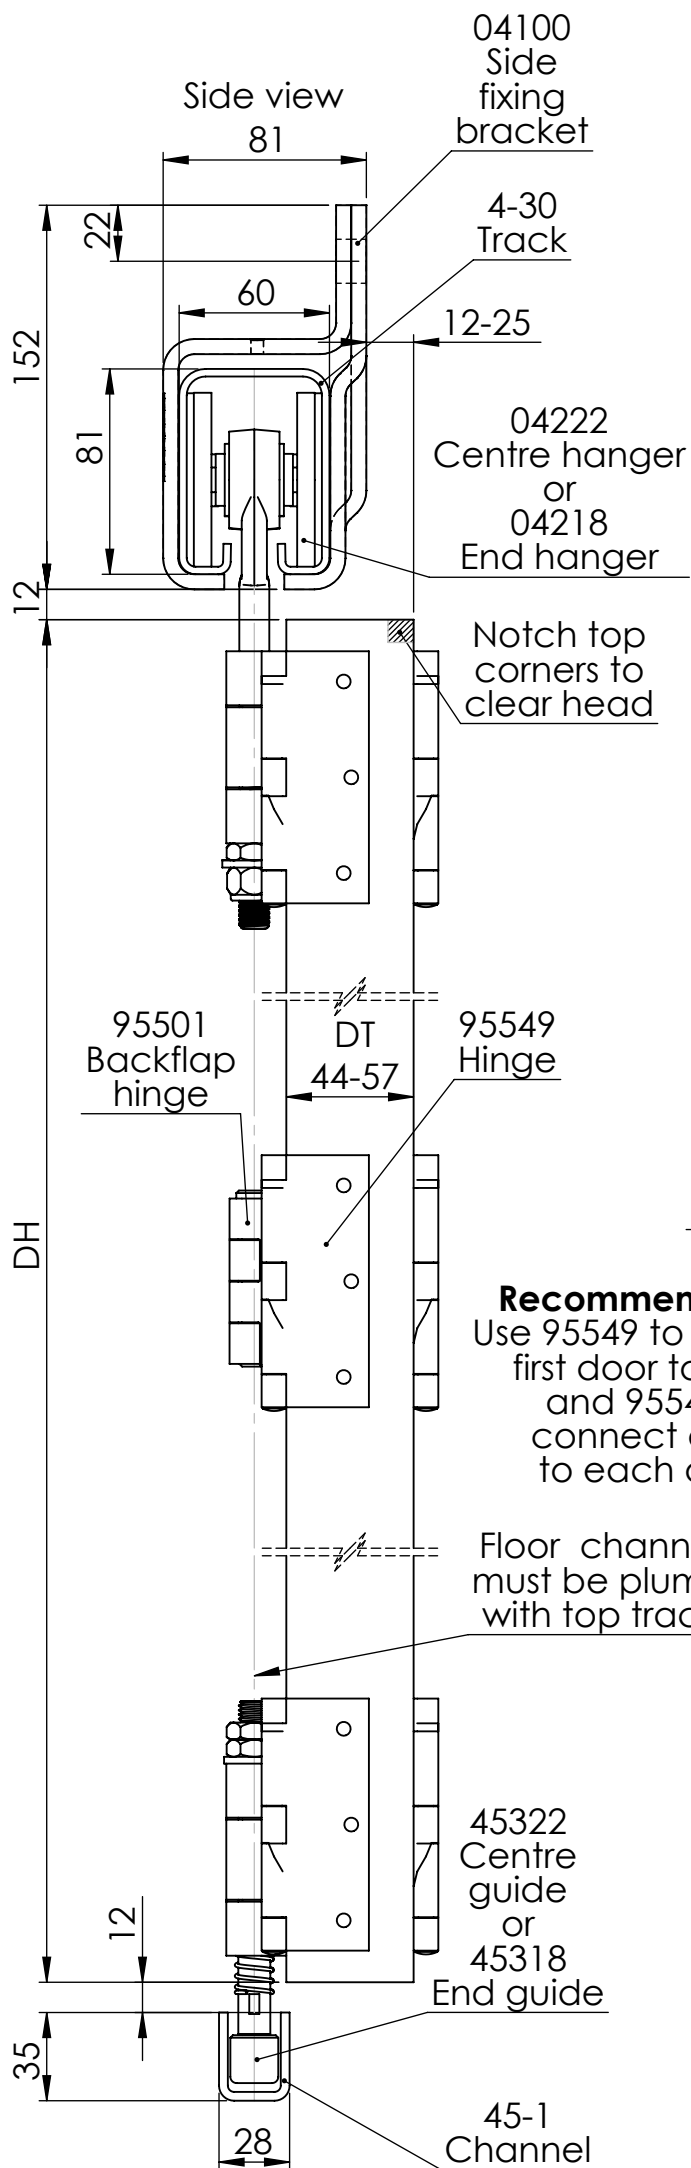

Foldaside 410

Maximum door weight 70kg
 DH - Door height, maximum 4200mm
 DWi - Door width, maximum 900mm
 DT - Door thickness, between 44mm and 57mm
 OW - Opening width, unlimited
 OH - Opening height

Note:

"Floating" suites can be 4 or 6 leaves

Recommendation:
 Use 95549 to connect first door to jamb and 95548 to connect doors to each other

Floor channel must be plumb with top track