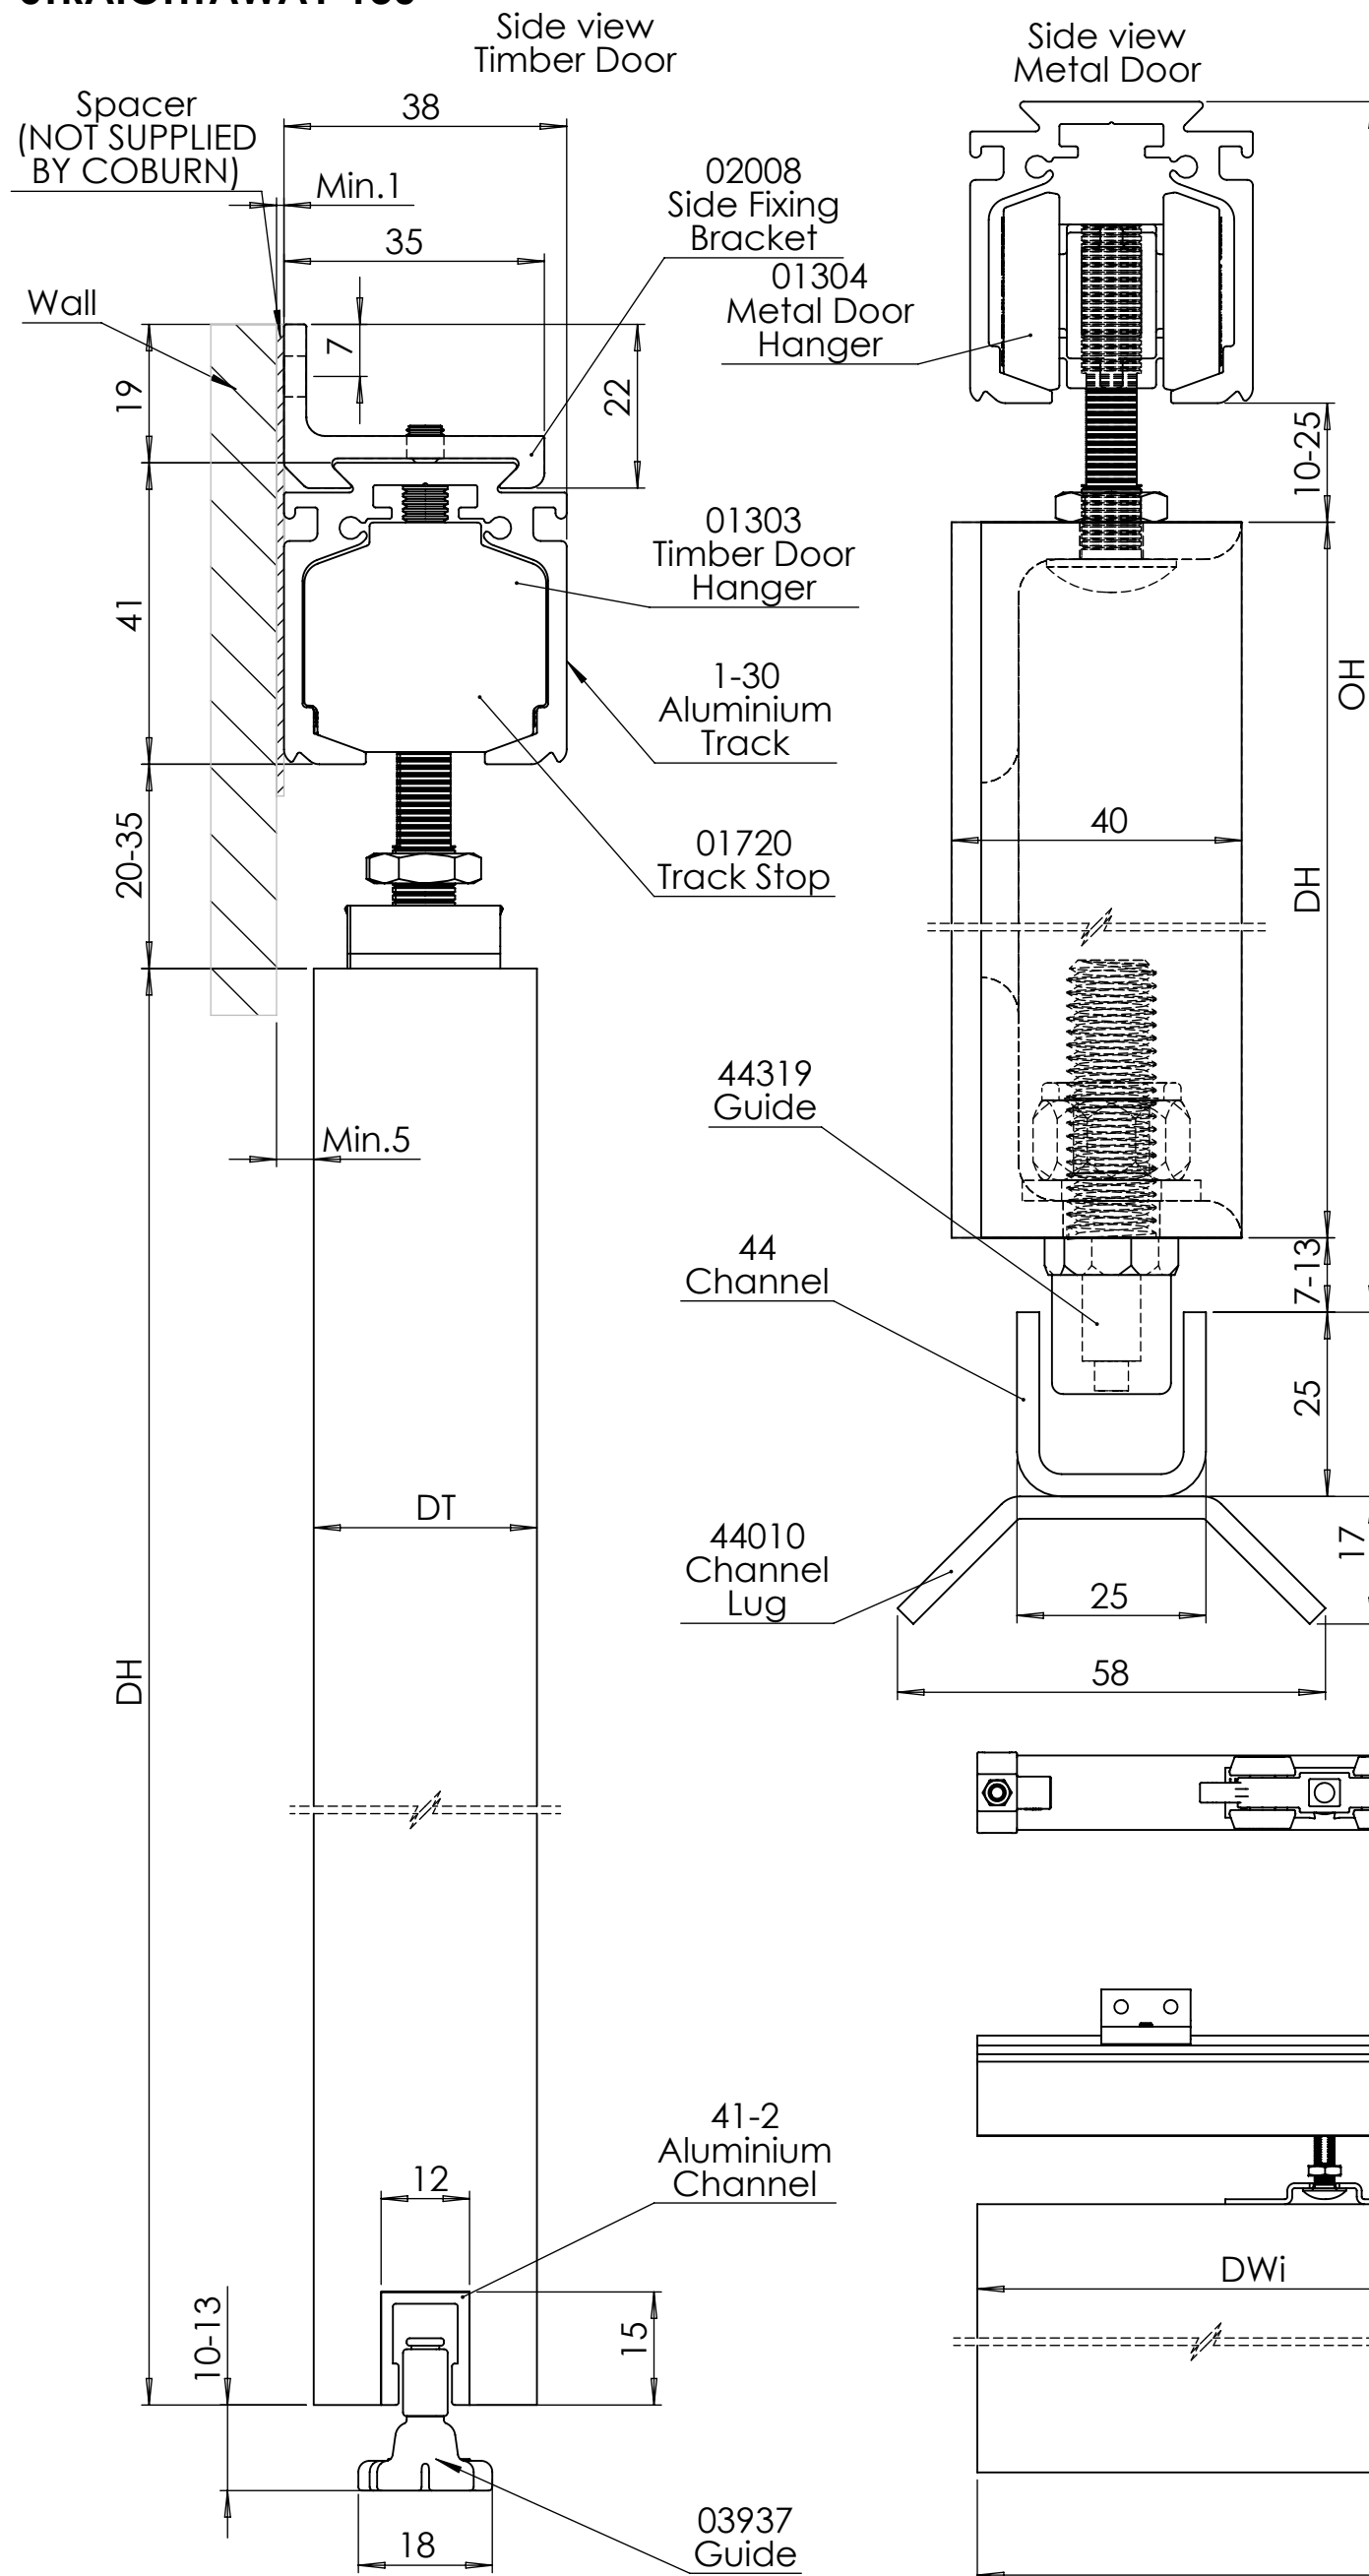

STRAIGHTAWAY 130

Maximum door weight 130kg

DH - Door height, maximum 3000mm

DWi - Door width

DT - Door thickness

For timber doors between 20mm and 50mm
For metal doors minimum 40mm

OW - Opening width

OH - Opening height

Side view Timber Door Alternative Bottom Guide

Side view Timber Door Alternative Bottom Guide