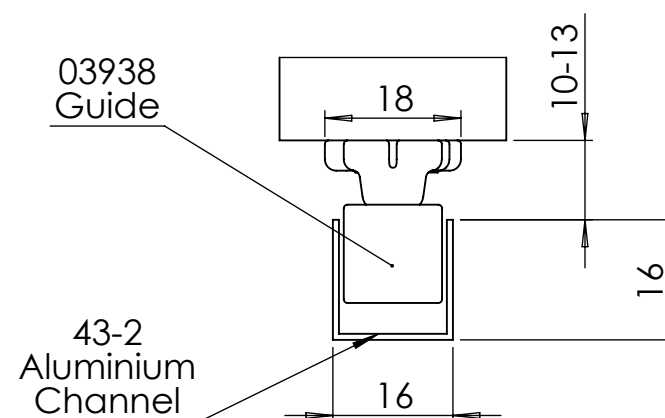

STRAIGHTAWAY 130

Maximum door weight 130kg

DH - Door height, maximum 3000mm

DWi - Door width

DT - Door thickness

For timber doors between 20mm and 50mm
For metal doors minimum 40mm

OW - Opening width

OH - Opening height

Side view Timber Door Alternative Bottom Guide

Side view Timber Door Alternative Bottom Guide