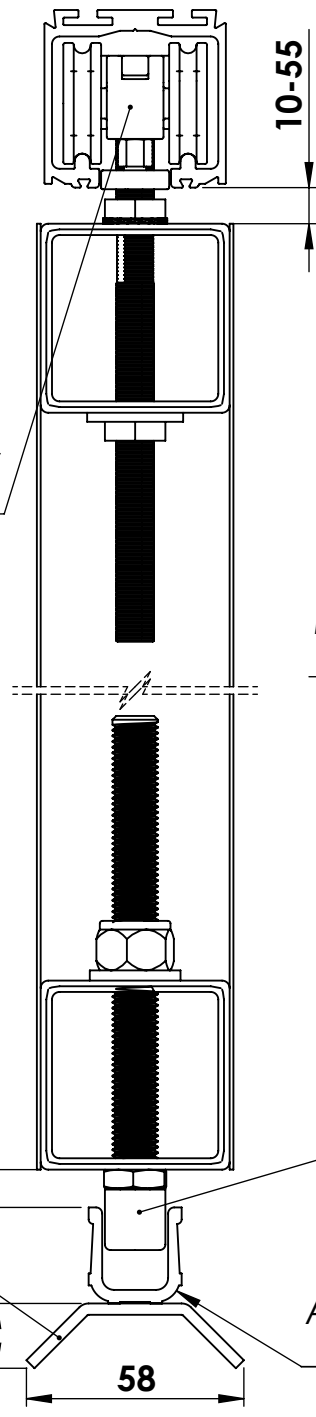

Straightaway 180

Maximum door weight 180kg

Side view
Timber door

Side view
Metal box door
Scale 1:2

Side view
Metal door
Scale 1:2

DH - Door Height, maximum 3500mm

DWi - Door width

DT - Door thickness,
For timber doors, between 35mm and 55mm
For metal doors, minimum 40mm

OW - Opening width

OH - Opening height

Side view
Alternative 1 Guide for
Timber Door
Scale 1:2

Side view
Alternative 2 Guide for
Timber Door
Scale 1:2

Top view
Timber door
Scale 1:5

Top view
Timber door
Scale 1:5

02718
Track Stop