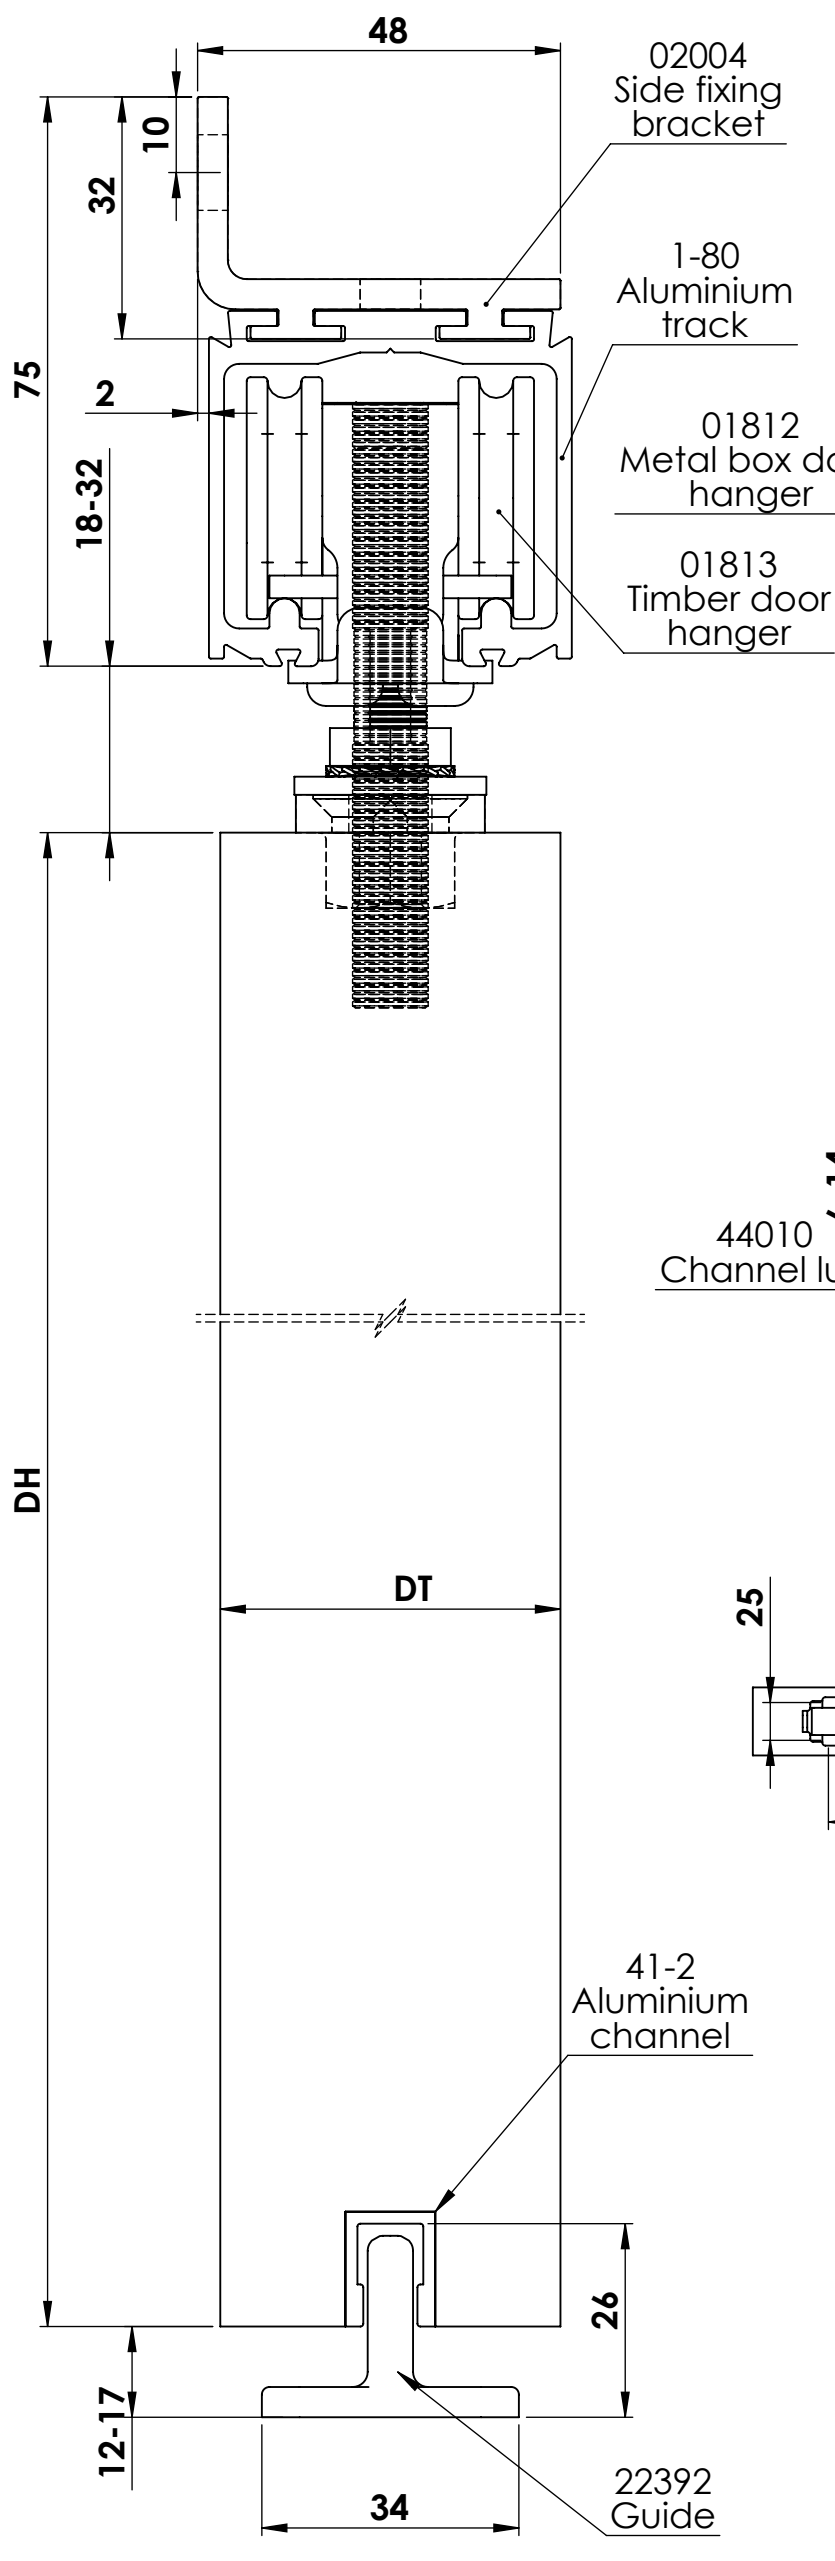

Straightaway 180

Maximum door weight 180kg

Side view
Timber door

Side view
Metal box door
Scale 1:2

Side view
Metal door
Scale 1:2

DH - Door Height, maximum 3500mm

DWi - Door width

DT - Door thickness,
For timber doors, between 35mm and 55mm
For metal doors, minimum 40mm

OW - Opening width

OH - Opening height

Side view
Alternative 1 Guide for
Timber Door
Scale 1:2

Side view
Alternative 2 Guide for
Timber Door
Scale 1:2

Top view
Timber door
Scale 1:5

Top view
Timber door
Scale 1:5

02718
Track Stop