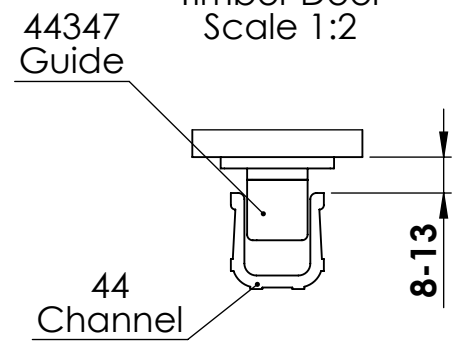

Straightaway 180

Maximum door weight 180kg

Side view
Timber door

Side view
Metal box door
Scale 1:2

Side view
Metal door
Scale 1:2

DH - Door Height, maximum 3500mm

DWi - Door width

DT - Door thickness,
For timber doors, between 35mm and 55mm
For metal doors, minimum 40mm

OW - Opening width

OH - Opening height

Side view
Alternative 1 Guide for
Timber Door
Scale 1:2

Side view
Alternative 2 Guide for
Timber Door
Scale 1:2

Top view
Timber door
Scale 1:5

Top view
Timber door
Scale 1:5

02718
Track Stop