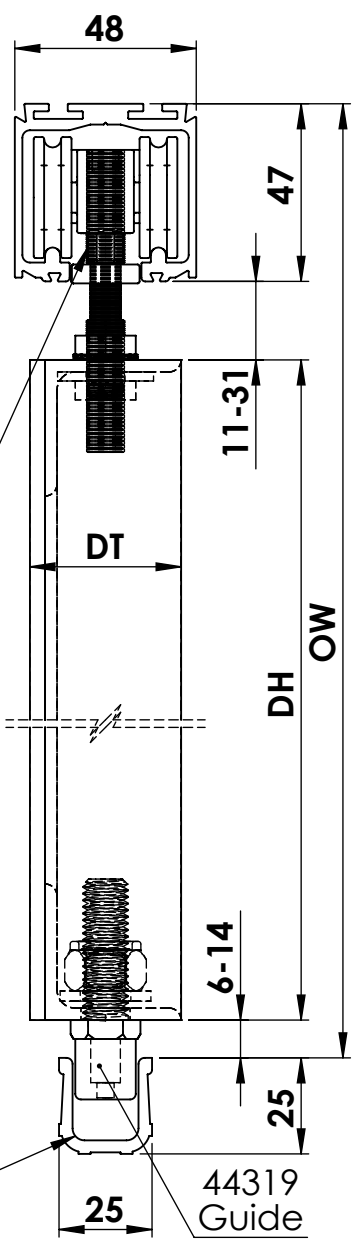

Straightaway 180

Maximum door weight 180kg

Side view
Timber door

Side view
Metal box door
Scale 1:2

Side view
Metal door
Scale 1:2

DH - Door Height, maximum 3500mm

DWi - Door width

DT - Door thickness,
For timber doors, between 35mm and 55mm
For metal doors, minimum 40mm

OW - Opening width

OH - Opening height

Side view
Alternative 1 Guide for
Timber Door
Scale 1:2

Side view
Alternative 2 Guide for
Timber Door
Scale 1:2

Top view
Timber door
Scale 1:5

Top view
Timber door
Scale 1:5

02718
Track Stop