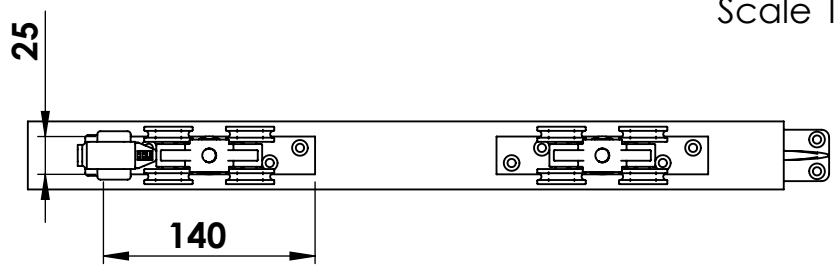

Straightaway 180

Maximum door weight 180kg

Side view
Timber door

Side view
Metal box door
Scale 1:2

Side view
Metal door
Scale 1:2

DH - Door Height, maximum 3500mm

DWi - Door width

DT - Door thickness,
For timber doors, between 35mm and 55mm
For metal doors, minimum 40mm

OW - Opening width

OH - Opening height

Side view
Alternative 1 Guide for
Timber Door
Scale 1:2

Side view
Alternative 2 Guide for
Timber Door
Scale 1:2

Top view
Timber door
Scale 1:5

Top view
Timber door
Scale 1:5