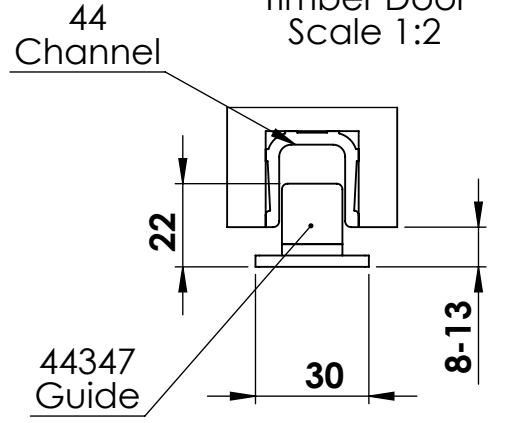

Straightaway 180

Maximum door weight 180kg

Side view
Timber door

Side view
Metal box door
Scale 1:2

Side view
Metal door
Scale 1:2

DH - Door Height, maximum 3500mm

DWi - Door width

DT - Door thickness,
For timber doors, between 35mm and 55mm
For metal doors, minimum 40mm

OW - Opening width

OH - Opening height

Side view
Alternative 1 Guide for
Timber Door
Scale 1:2

Side view
Alternative 2 Guide for
Timber Door
Scale 1:2

Top view
Timber door
Scale 1:5

Top view
Timber door
Scale 1:5

02718
Track Stop