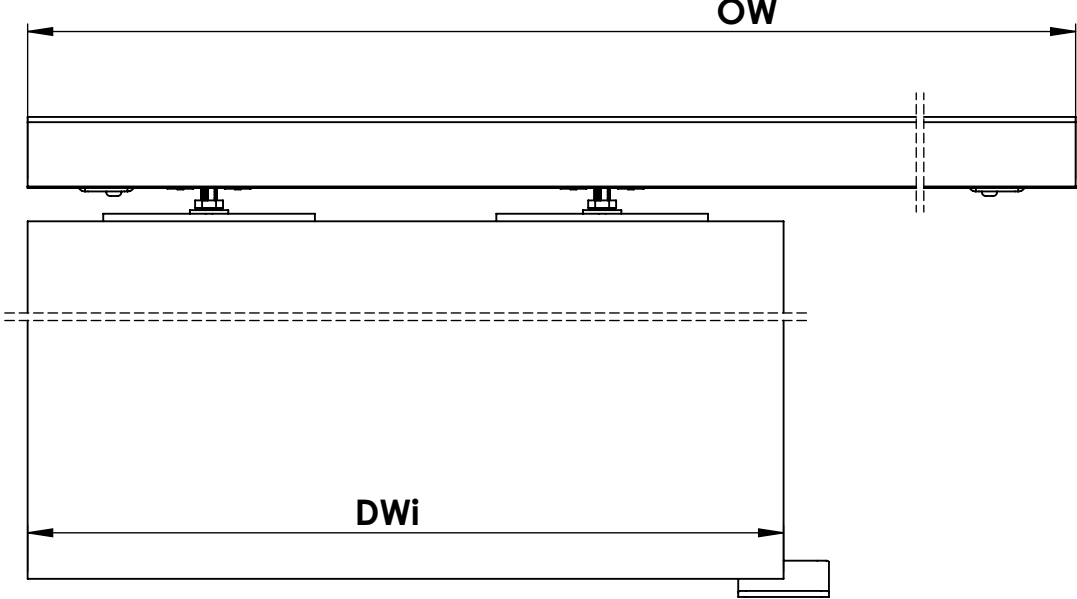

Straightaway 180

Maximum door weight 180kg

Side view
Timber door

Side view
Metal box door
Scale 1:2

Side view
Metal door
Scale 1:2

DH - Door Height, maximum 3500mm

DWi - Door width

DT - Door thickness,
For timber doors, between 35mm and 55mm
For metal doors, minimum 40mm

OW - Opening width

OH - Opening height

Side view
Alternative 1 Guide for
Timber Door
Scale 1:2

Side view
Alternative 2 Guide for
Timber Door
Scale 1:2

Top view
Timber door
Scale 1:5

Top view
Timber door
Scale 1:5