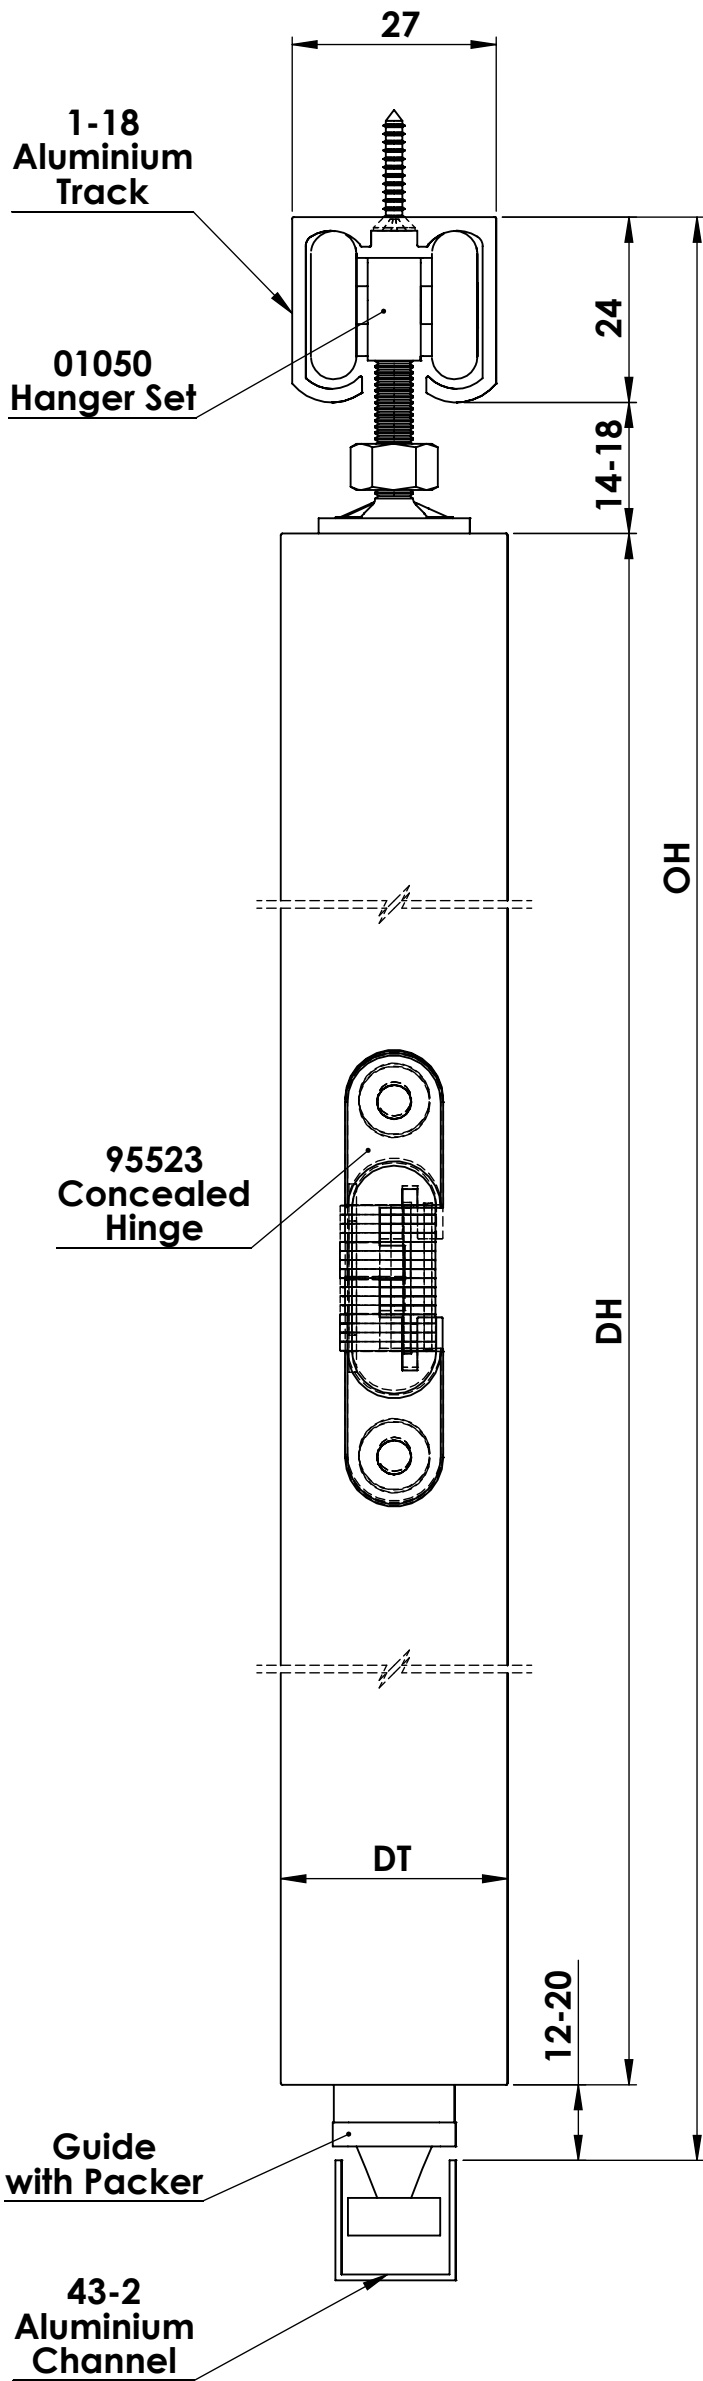

FOLDASIDE 30

Maximum Door Weight 30kg

DH - Door Height, Maximum 2500mm

DWi - Door Width, Maximum 600mm

DT - Door Thickness, Between 20mm and 40mm

OW - Opening Width

OH - Opening Height

Side view

Top view
Scale 1:6

Front view
Scale 1:6

**2 Door Configuration
(without floor channel)**

**3 Door Configuration
(with floor channel)**