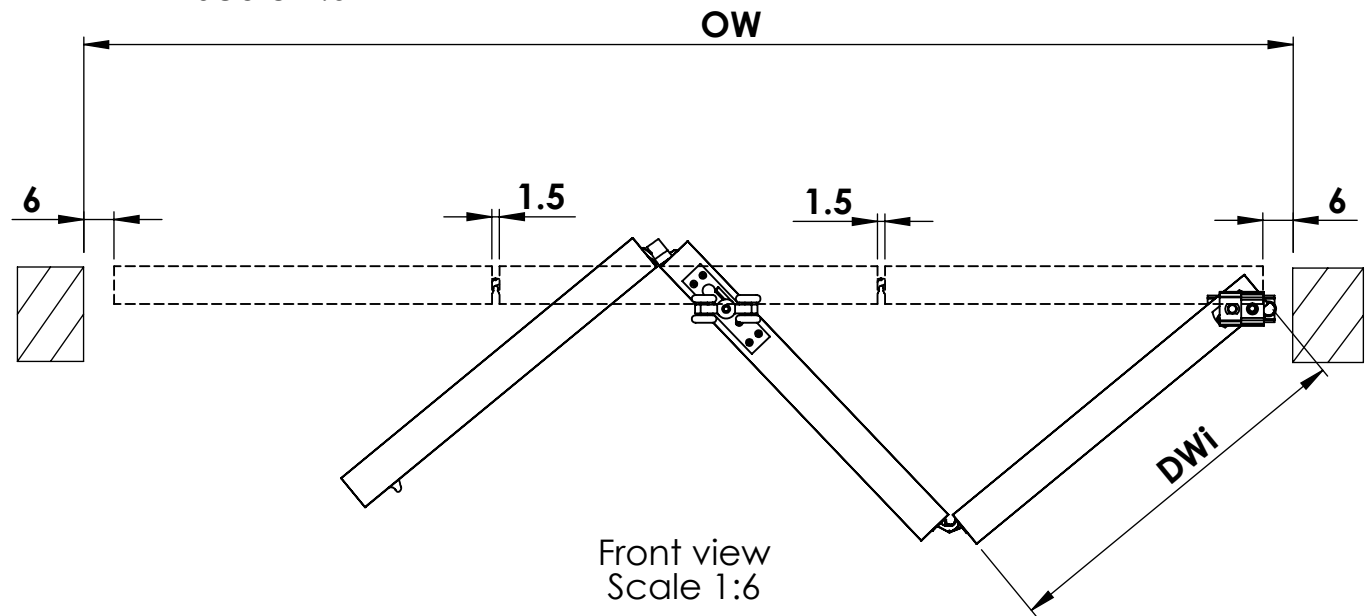

FOLDASIDE 30

Maximum Door Weight 30kg

DH - Door Height, Maximum 2500mm

DWi - Door Width, Maximum 600mm

DT - Door Thickness, Between 20mm and 40mm

OW - Opening Width

OH - Opening Height

Side view

Top view
Scale 1:6

Front view
Scale 1:6

**2 Door Configuration
(without floor channel)**

**3 Door Configuration
(with floor channel)**