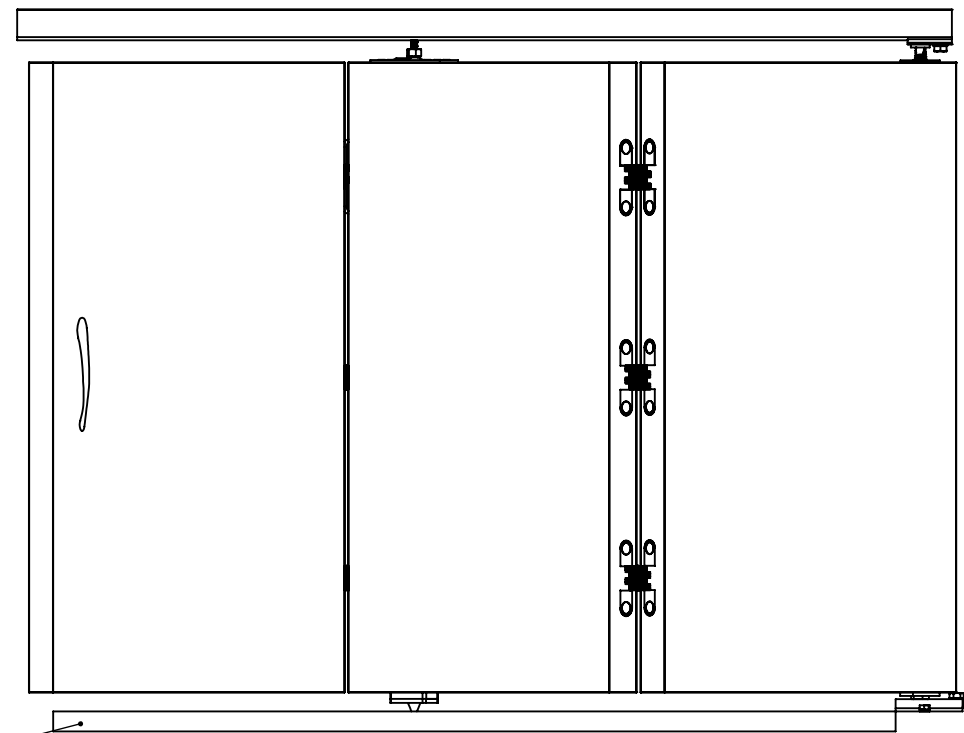

FOLDASIDE 30

Maximum Door Weight 30kg

DH - Door Height, Maximum 2500mm

DWi - Door Width, Maximum 600mm

DT - Door Thickness, Between 20mm and 40mm

OW - Opening Width

OH - Opening Height

Side view

Top view
Scale 1:6

Front view
Scale 1:6

**2 Door Configuration
(without floor channel)**

**3 Door Configuration
(with floor channel)**