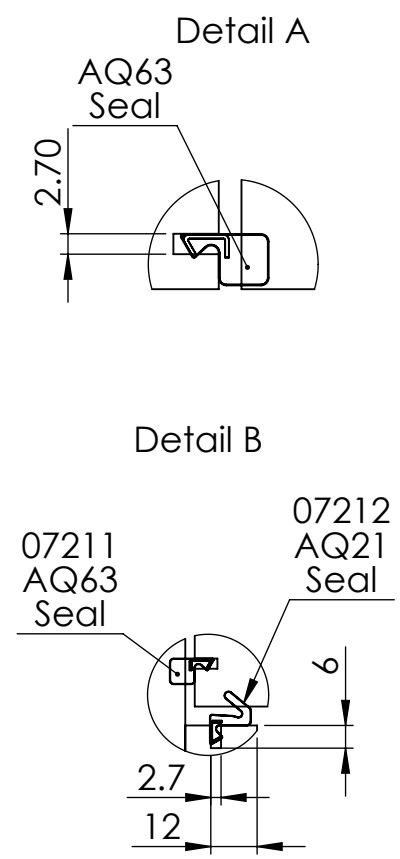

# Dreamfold

Maximum door weight 85kg

DH - Door height, maximum door height 3300mm

DWi - Door width, maximum 1000mm

DT - Door thickness between 35mm and 70mm

OW - Opening width

OH - Opening height

Side view

1mm gap each side for movement between 2 different materials. Fill with clear silicon sealant

Top view Scale 1:3

Top view Scale 1:3

Side view with aluminium cill

Alternative aluminium cill threshold by Coburn, comes complete with predrilled holes for drainage