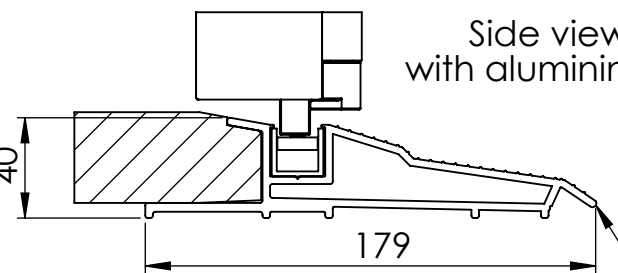

# Dreamfold

Maximum door weight 85kg

DH - Door height, maximum door height 3300mm

DWi - Door width, maximum 1000mm

DT - Door thickness between 35mm and 70mm

OW - Opening width

OH - Opening height

Side view

1mm gap each side for movement between 2 different materials. Fill with clear silicon sealant

Top view Scale 1:3

Top view Scale 1:3

Side view with aluminium cill

Alternative aluminium cill threshold by Coburn, comes complete with predrilled holes for drainage