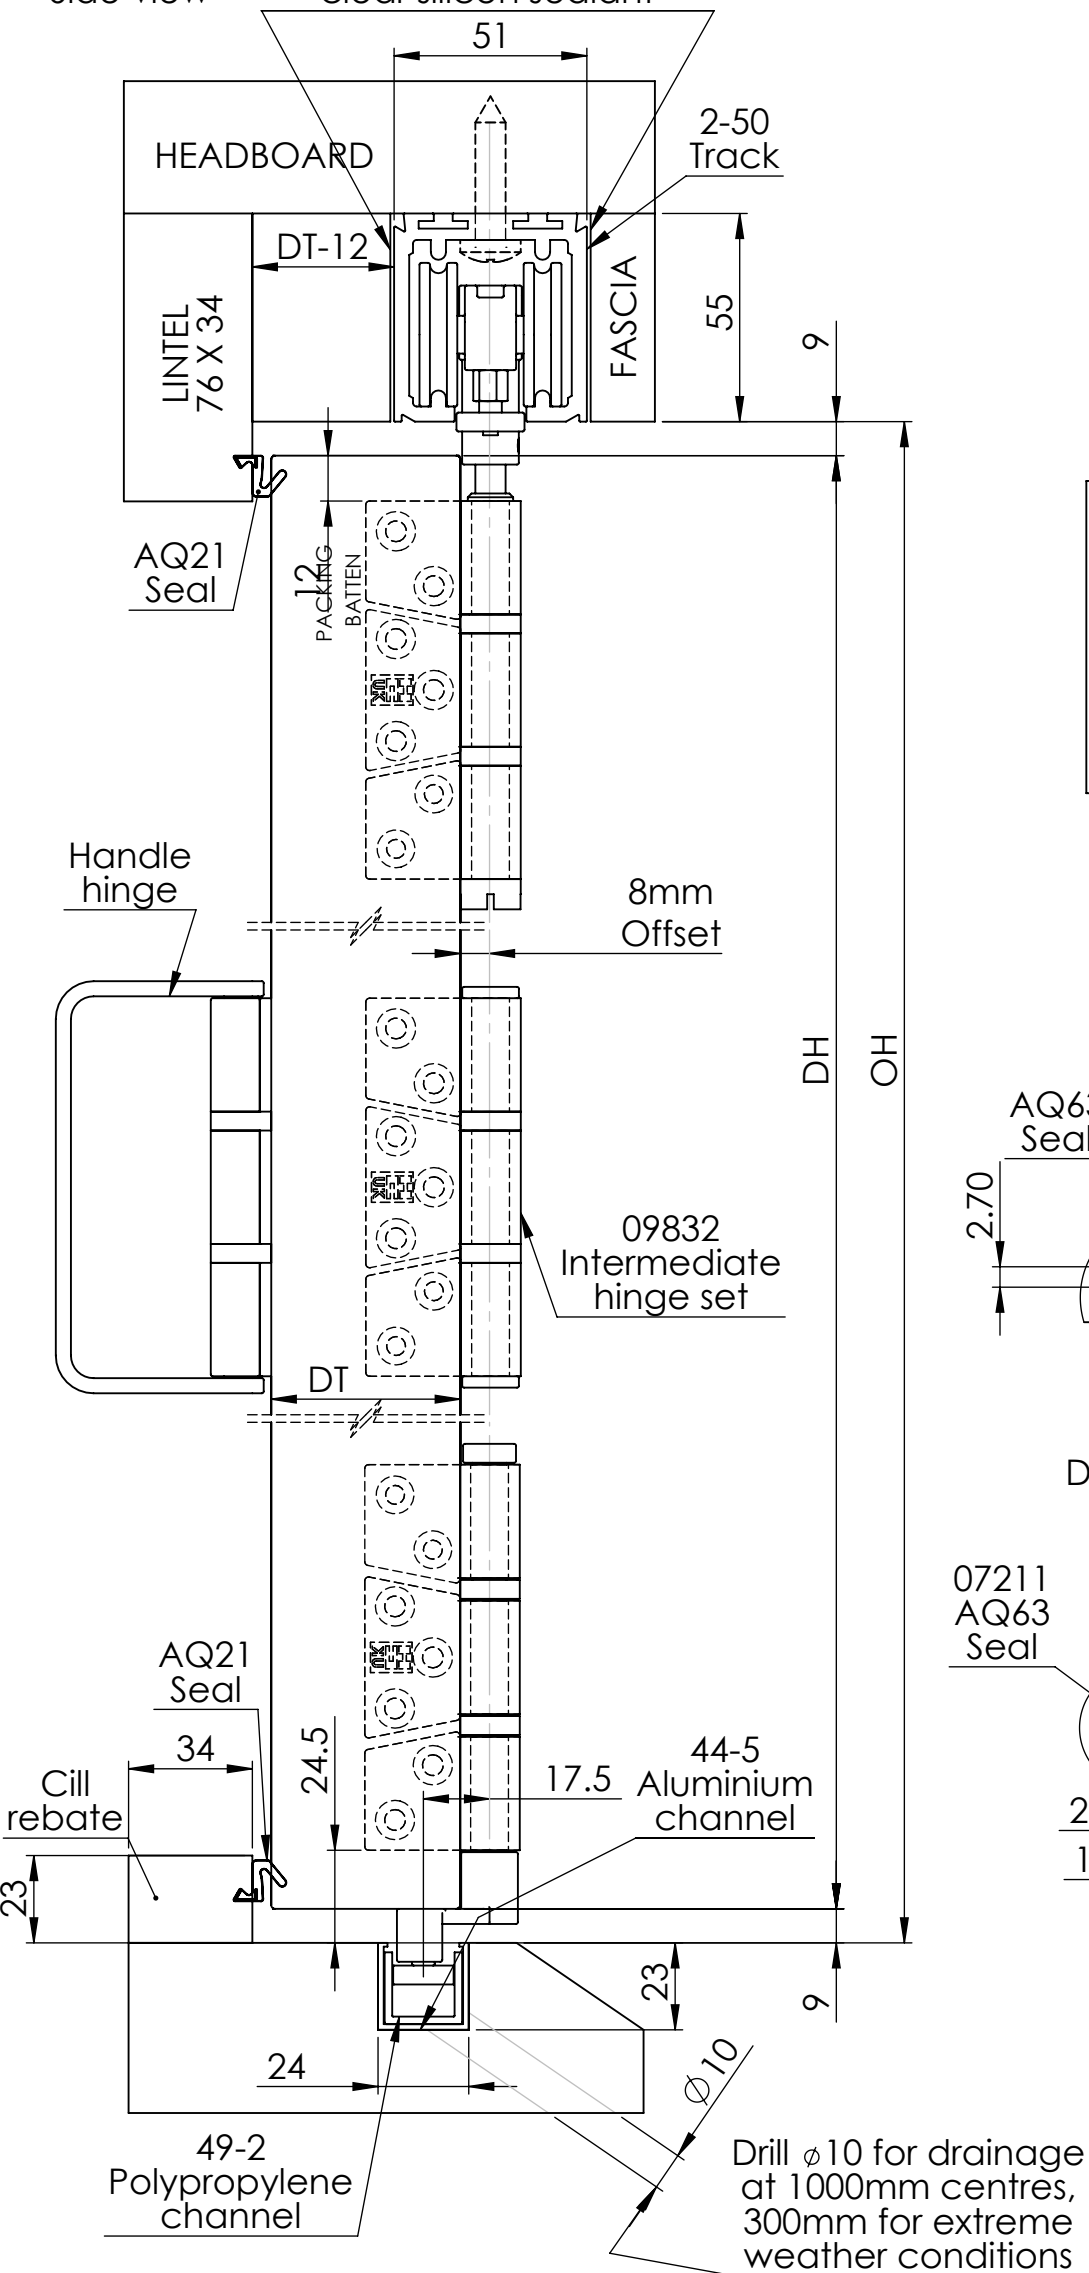

# Dreamfold

Maximum door weight 85kg

DH - Door height, maximum door height 3300mm

DWi - Door width, maximum 1000mm

DT - Door thickness between 35mm and 70mm

OW - Opening width

OH - Opening height

Side view

1mm gap each side for movement between 2 different materials. Fill with clear silicon sealant

Top view Scale 1:3

Top view Scale 1:3

Side view with aluminium cill

Alternative aluminium cill threshold by Coburn, comes complete with predrilled holes for drainage