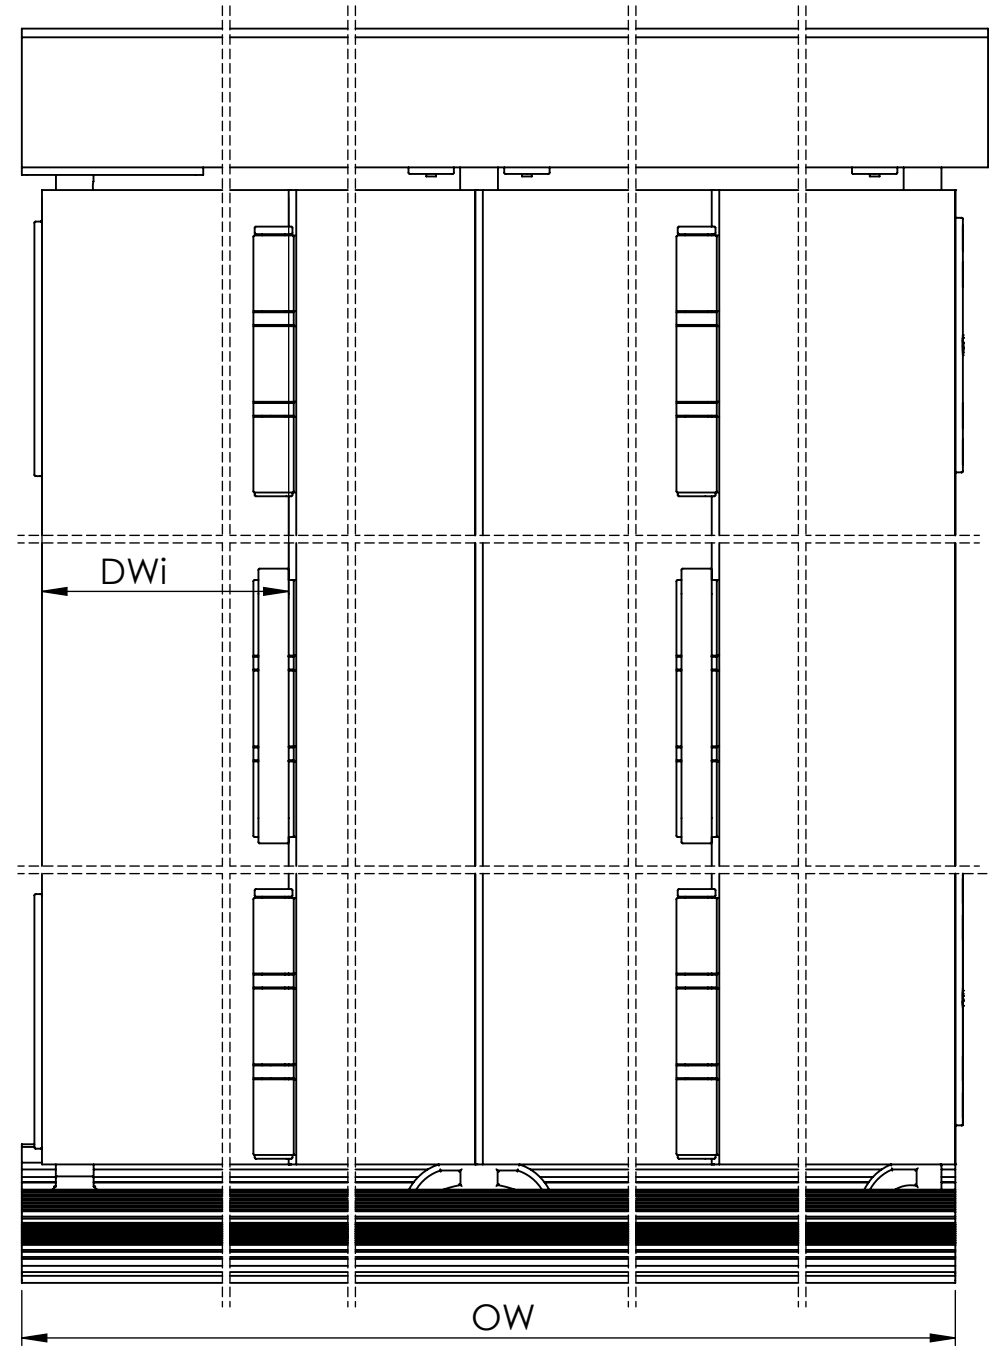

# Dreamfold

Maximum door weight 85kg

DH - Door height, maximum door height 3300mm

DWi - Door width, maximum 1000mm

DT - Door thickness between 35mm and 70mm

OW - Opening width

OH - Opening height

Side view

1mm gap each side for movement between 2 different materials. Fill with clear silicon sealant

Top view Scale 1:3

Top view Scale 1:3

Side view with aluminium cill

Alternative aluminium cill threshold by Coburn, comes complete with predrilled holes for drainage