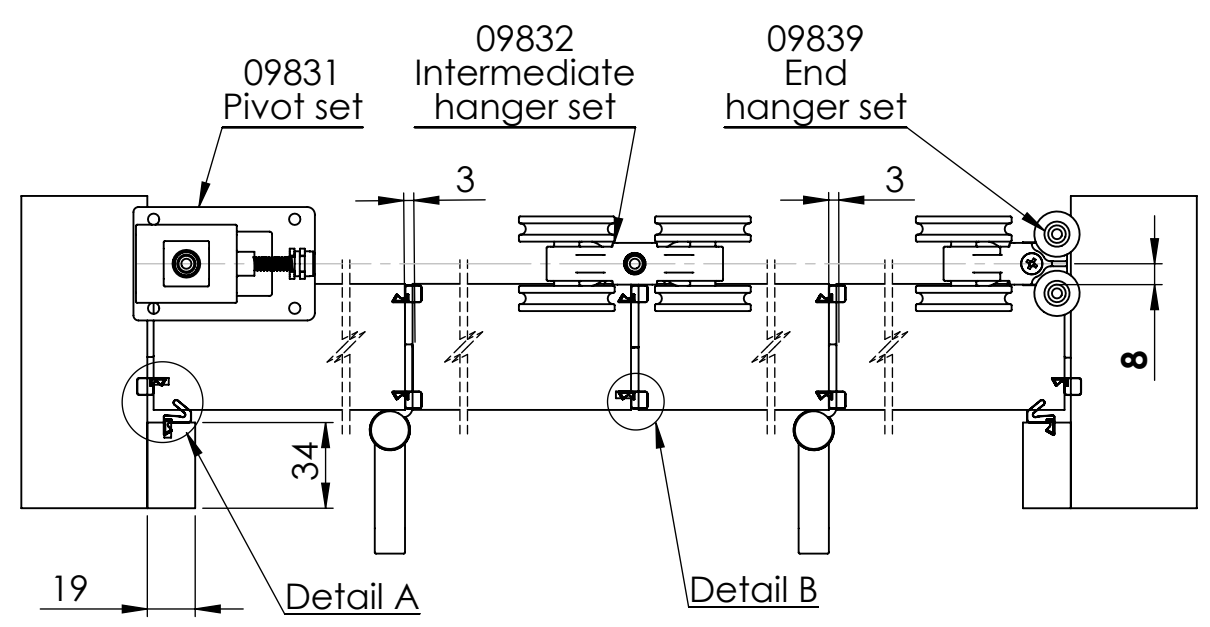

# Dreamfold

Maximum door weight 85kg

DH - Door height, maximum door height 3300mm

DWi - Door width, maximum 1000mm

DT - Door thickness between 35mm and 70mm

OW - Opening width

OH - Opening height

Side view

1mm gap each side for movement between 2 different materials. Fill with clear silicon sealant

Top view Scale 1:3

Top view Scale 1:3

Side view with aluminium cill

Alternative aluminium cill threshold by Coburn, comes complete with predrilled holes for drainage