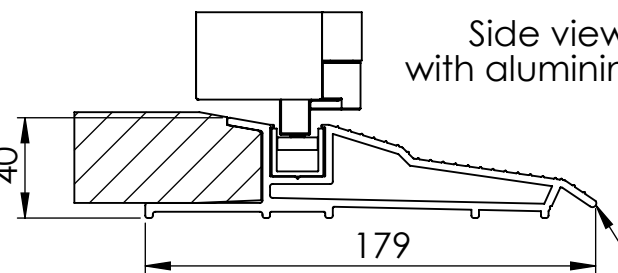

Dreamfold

Maximum door weight 85kg

DH - Door height, maximum door height 3300mm

DWi - Door width, maximum 1000mm

DT - Door thickness between 35mm and 70mm

OW - Opening width

OH - Opening height

Side view

1mm gap each side for movement between 2 different materials. Fill with clear silicon sealant

Top view Scale 1:3

Top view Scale 1:3

Side view with aluminium cill

Alternative aluminium cill threshold by Coburn, comes complete with predrilled holes for drainage