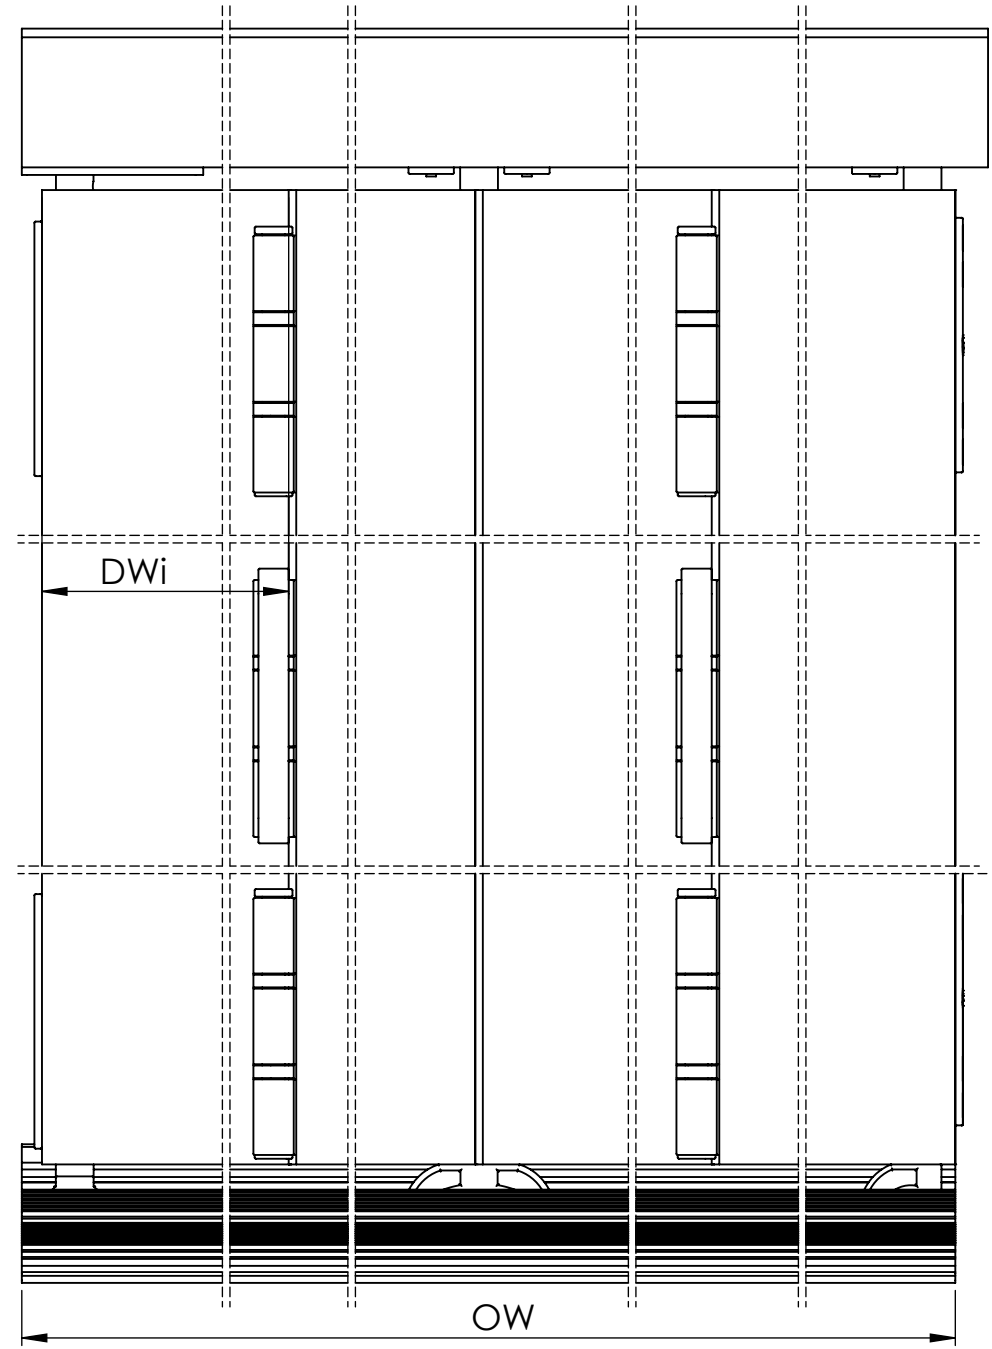

Dreamfold

Maximum door weight 85kg

DH - Door height, maximum door height 3300mm

DWi - Door width, maximum 1000mm

DT - Door thickness between 35mm and 70mm

OW - Opening width

OH - Opening height

Side view

1mm gap each side for movement between 2 different materials. Fill with clear silicon sealant

Top view Scale 1:3

Top view Scale 1:3

Side view with aluminium cill

Alternative aluminium cill threshold by Coburn, comes complete with predrilled holes for drainage