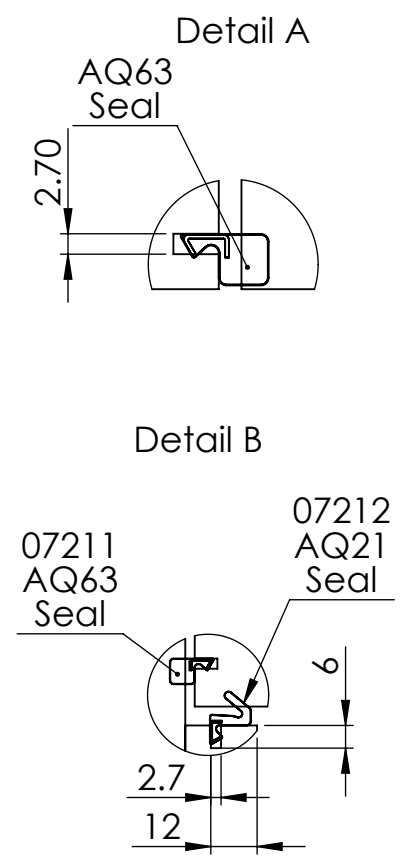

Dreamfold

Maximum door weight 85kg

DH - Door height, maximum door height 3300mm

DWi - Door width, maximum 1000mm

DT - Door thickness between 35mm and 70mm

OW - Opening width

OH - Opening height

Side view

1mm gap each side for movement between 2 different materials. Fill with clear silicon sealant

Top view Scale 1:3

Top view Scale 1:3

Side view with aluminium cill

Alternative aluminium cill threshold by Coburn, comes complete with predrilled holes for drainage