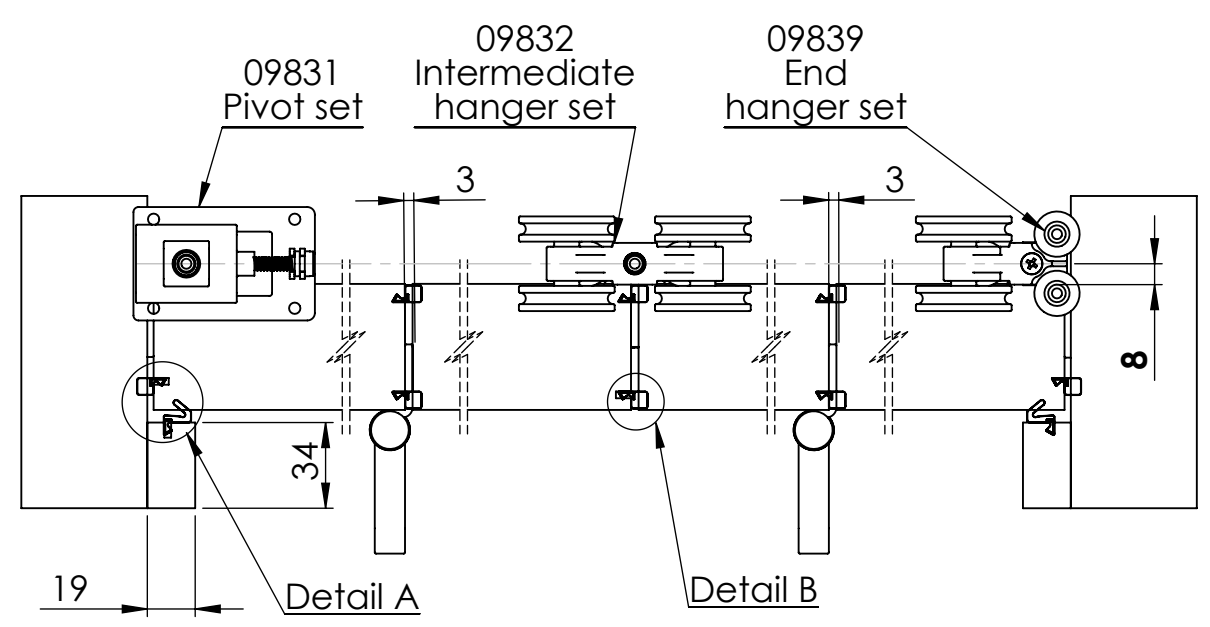

Dreamfold

Maximum door weight 85kg

DH - Door height, maximum door height 3300mm

DWi - Door width, maximum 1000mm

DT - Door thickness between 35mm and 70mm

OW - Opening width

OH - Opening height

Side view

1mm gap each side for movement between 2 different materials. Fill with clear silicon sealant

Top view Scale 1:3

Top view Scale 1:3

Side view with aluminium cill

Alternative aluminium cill threshold by Coburn, comes complete with predrilled holes for drainage