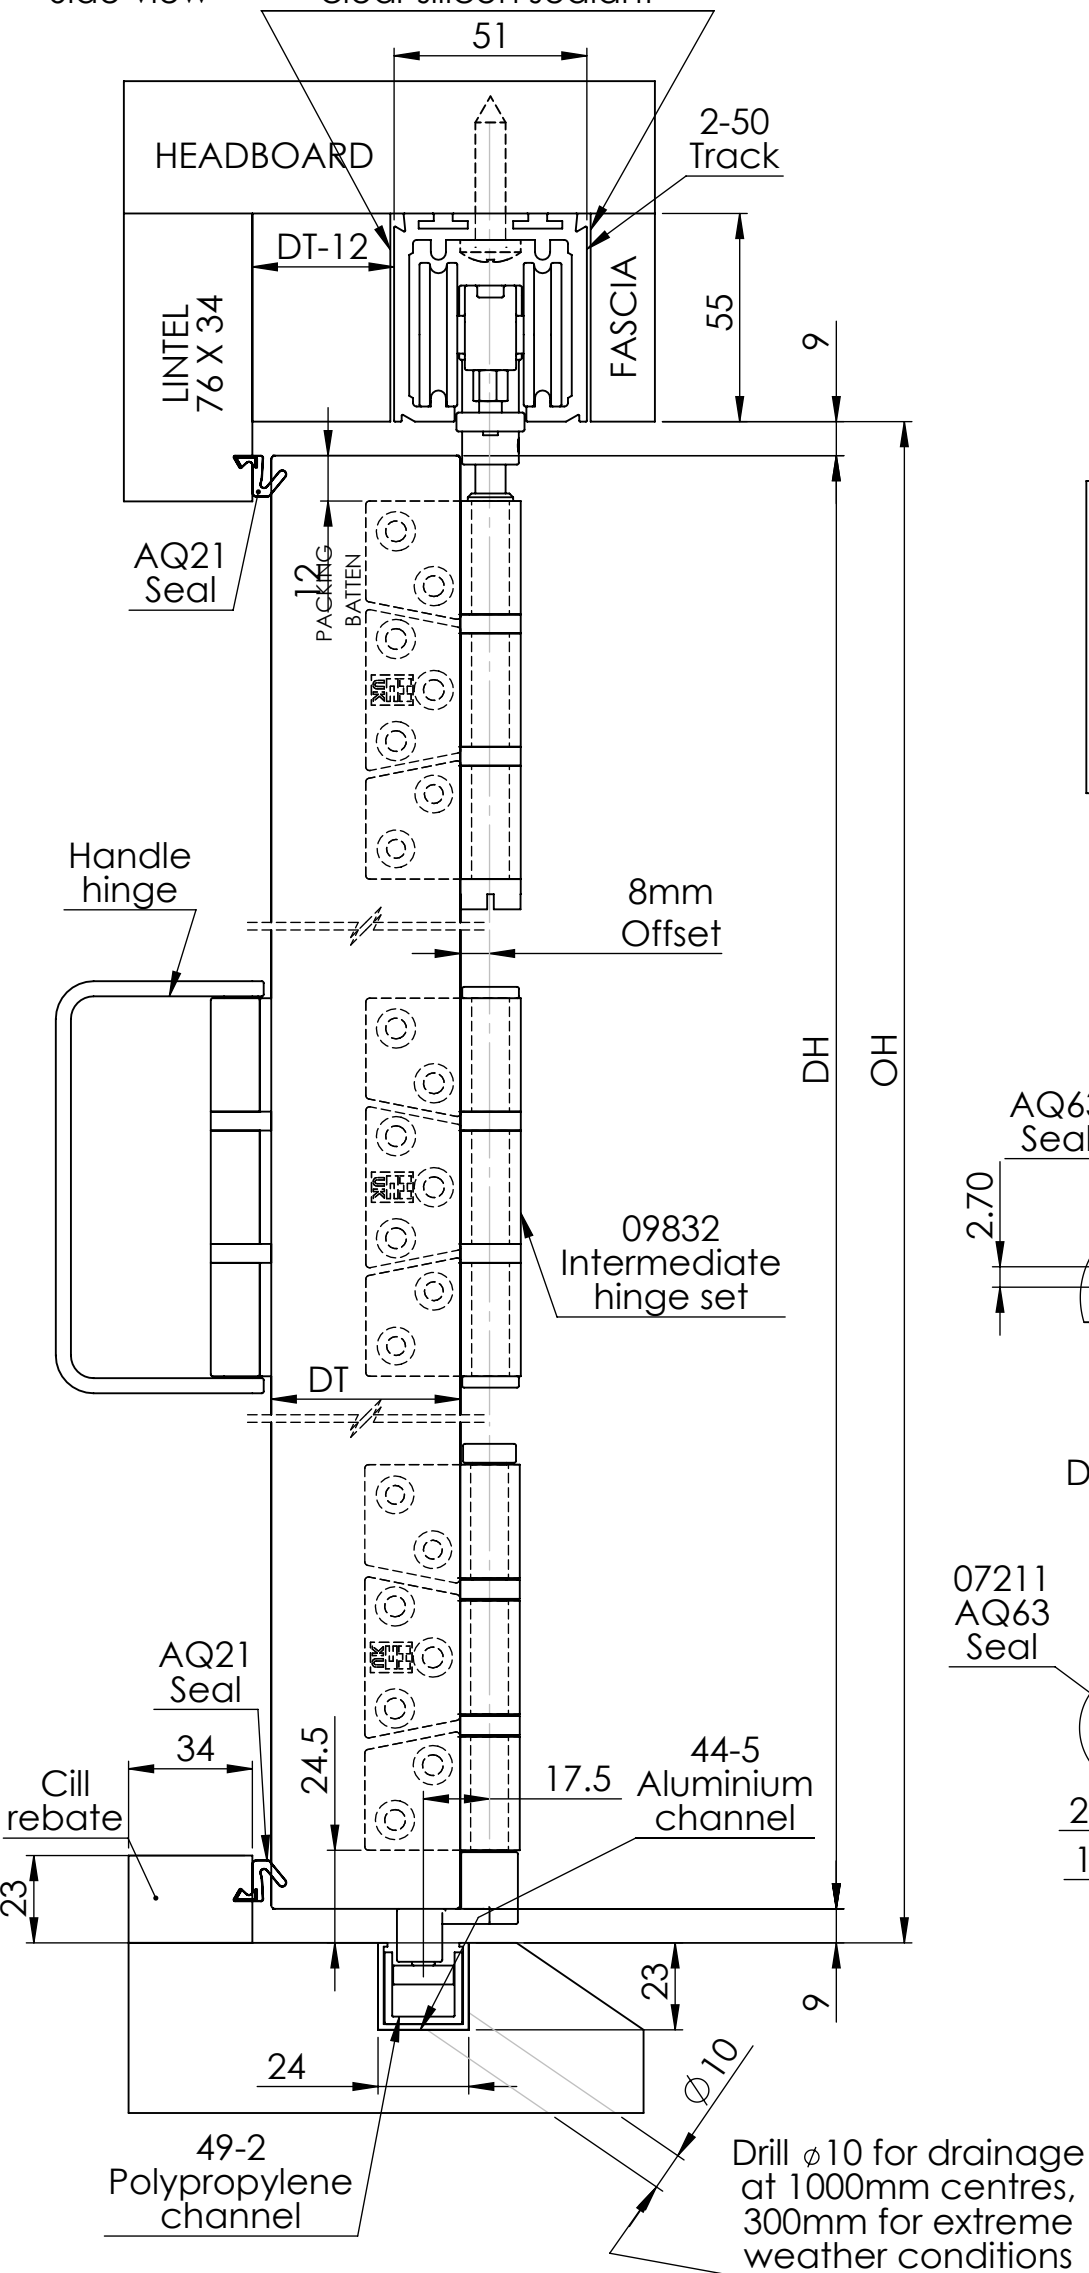

Dreamfold

Maximum door weight 85kg

DH - Door height, maximum door height 3300mm

DWi - Door width, maximum 1000mm

DT - Door thickness between 35mm and 70mm

OW - Opening width

OH - Opening height

Side view

1mm gap each side for movement between 2 different materials. Fill with clear silicon sealant

Top view Scale 1:3

Top view Scale 1:3

Side view with aluminium cill

Alternative aluminium cill threshold by Coburn, comes complete with predrilled holes for drainage