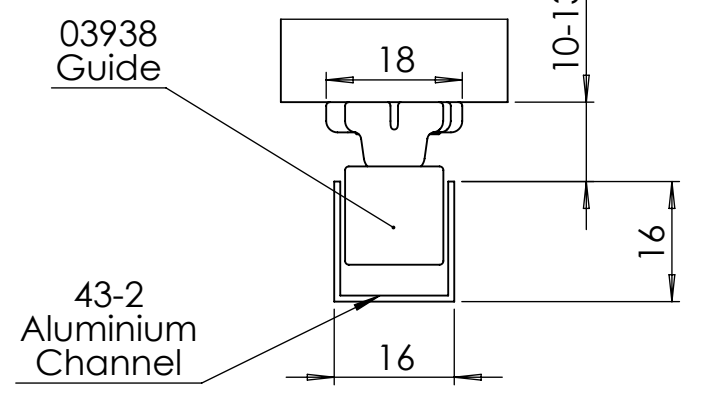

ETERNAL 130

Maximum door weight 130kg

DH - Door height, maximum 3000mm

DWi - Door width

DT - Door thickness

For timber doors between 20mm and 50mm
For metal doors minimum 40mm

OW - Opening width

OH - Opening height

Side view
Timber Door

Side view
Metal Door

Side view
Timber Door
Alternative Bottom Guide

Top view
With Timber Door
Scale 1:3

Front view
With Timber Door
Scale 1:3