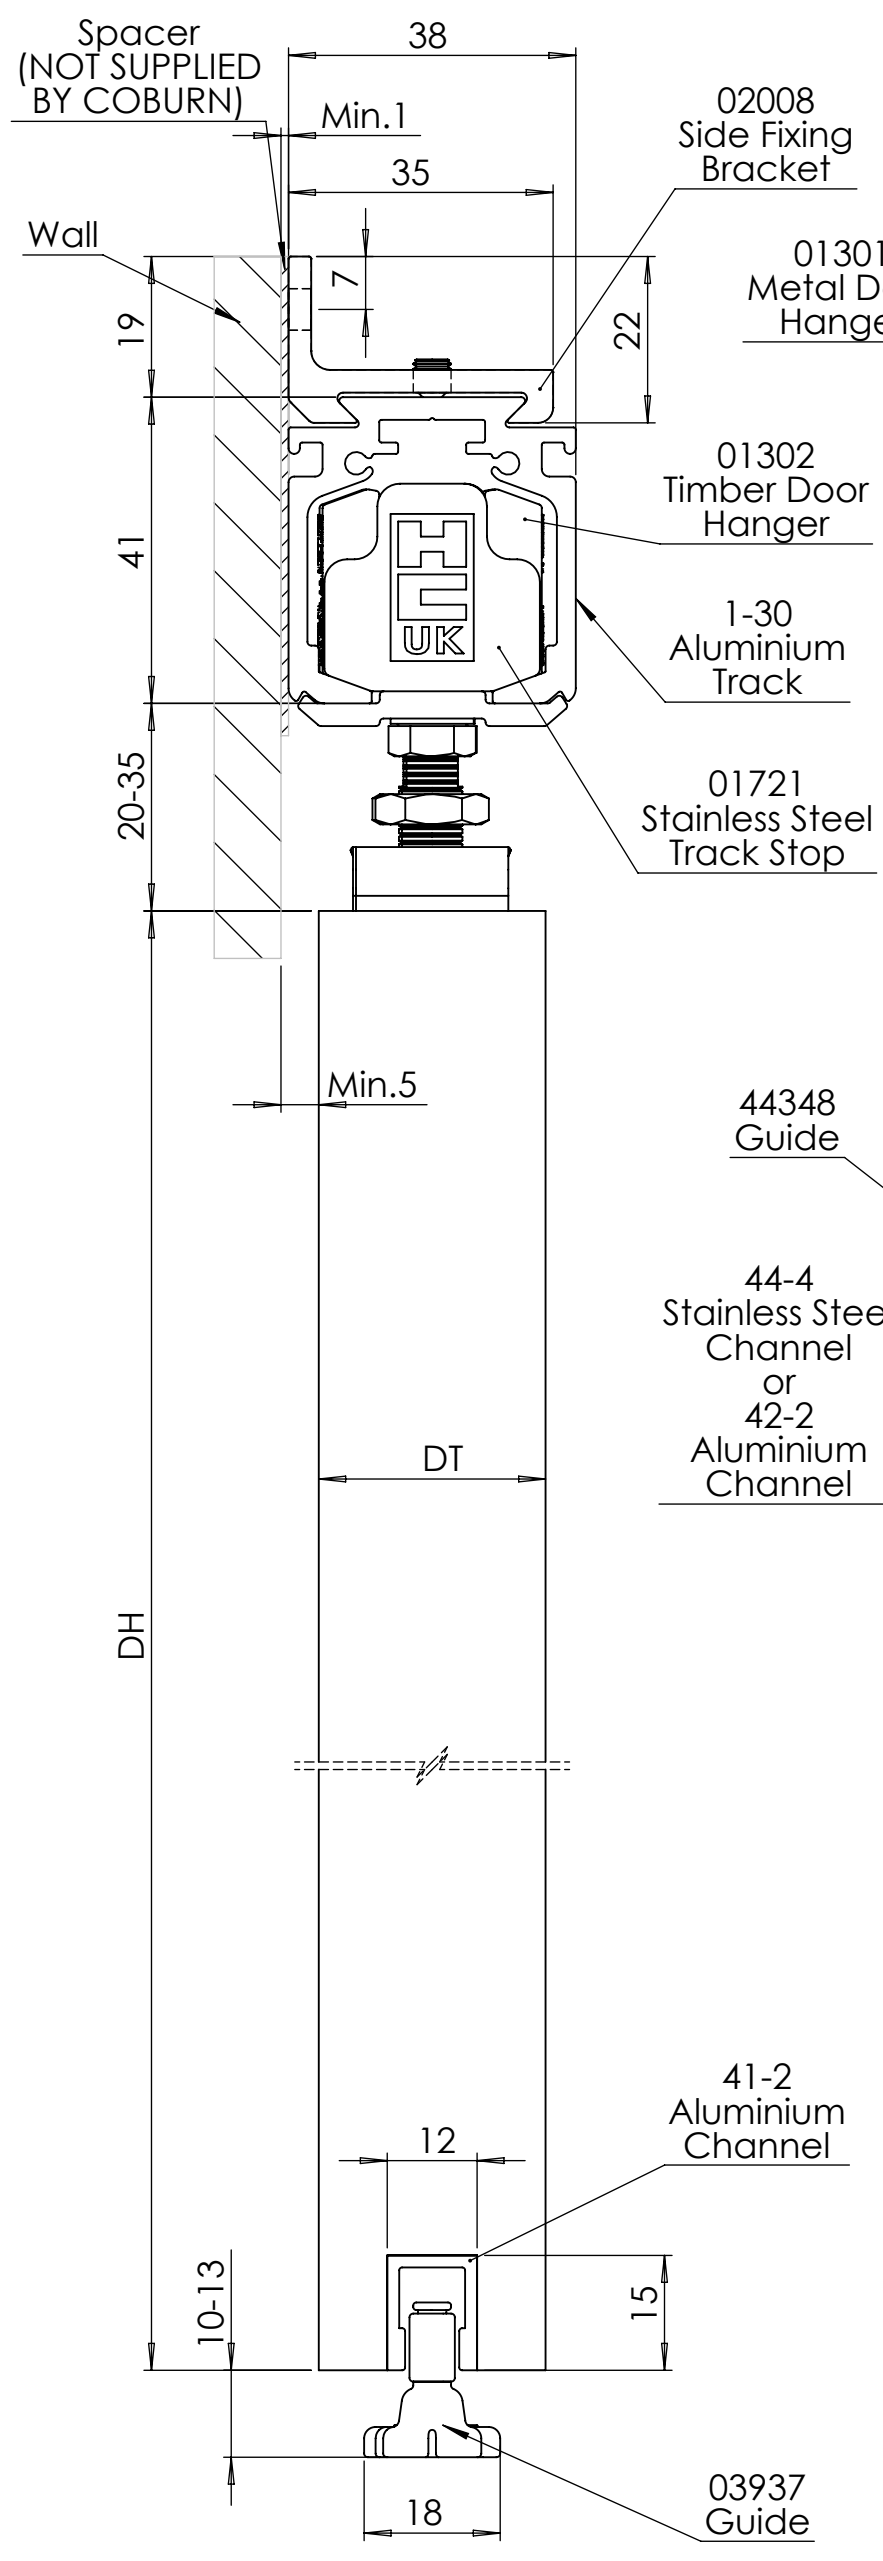

ETERNAL 130

Maximum door weight 130kg

DH - Door height, maximum 3000mm

DWi - Door width

DT - Door thickness

For timber doors between 20mm and 50mm
For metal doors minimum 40mm

OW - Opening width

OH - Opening height

Side view
Timber Door

Side view
Metal Door

Side view
Timber Door
Alternative Bottom Guide

Top view
With Timber Door
Scale 1:3

Front view
With Timber Door
Scale 1:3