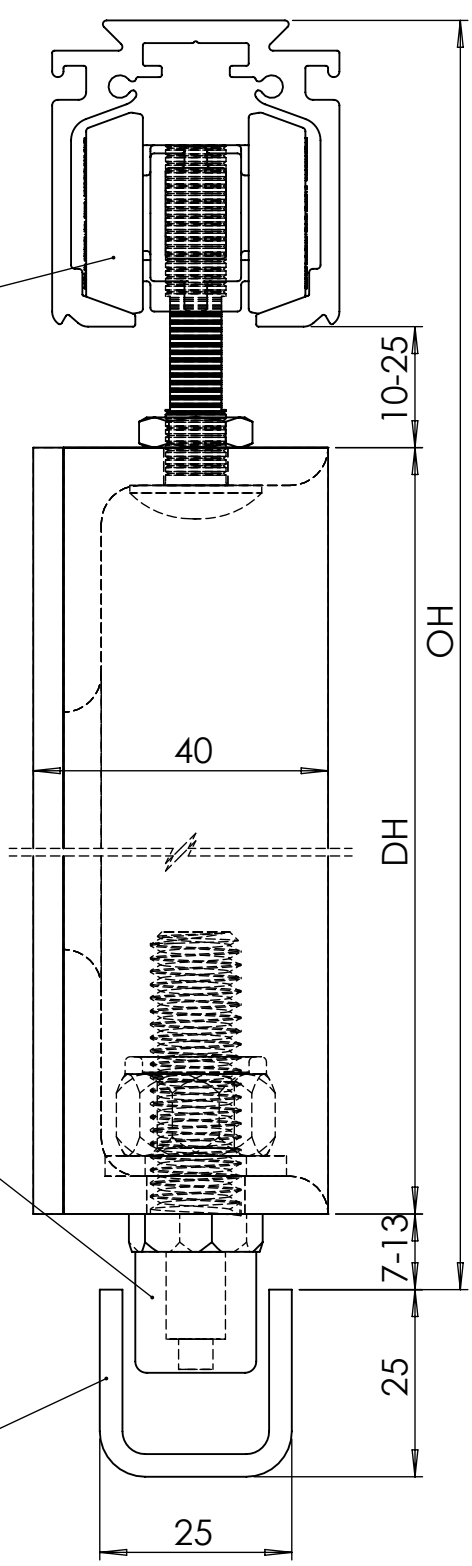

ETERNAL 130

Maximum door weight 130kg

DH - Door height, maximum 3000mm

DWi - Door width

DT - Door thickness

For timber doors between 20mm and 50mm
For metal doors minimum 40mm

OW - Opening width

OH - Opening height

Side view
Timber Door

Side view
Metal Door

Side view
Timber Door
Alternative Bottom Guide

Top view
With Timber Door
Scale 1:3

Front view
With Timber Door
Scale 1:3