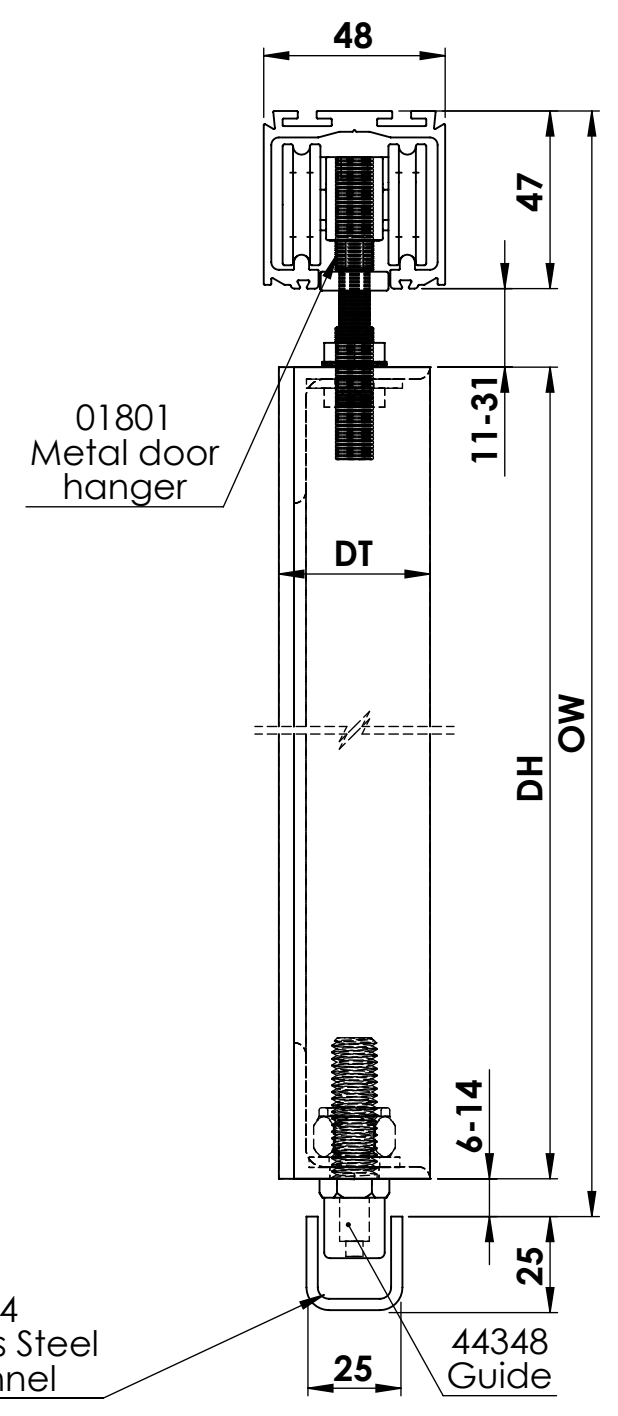

Eternal 180

Maximum door weight 180kg

DH - Door Height, maximum 3500mm

DWi - Door width

DT - Door thickness,
For timber doors, between 35mm and 55mm
For metal doors, minimum 40mm

OW - Opening width

OH - Opening height

Top view
Timber door

Top view
Timber door

Side view
Metal door

Side view
Metal box door

Side view
Timber door