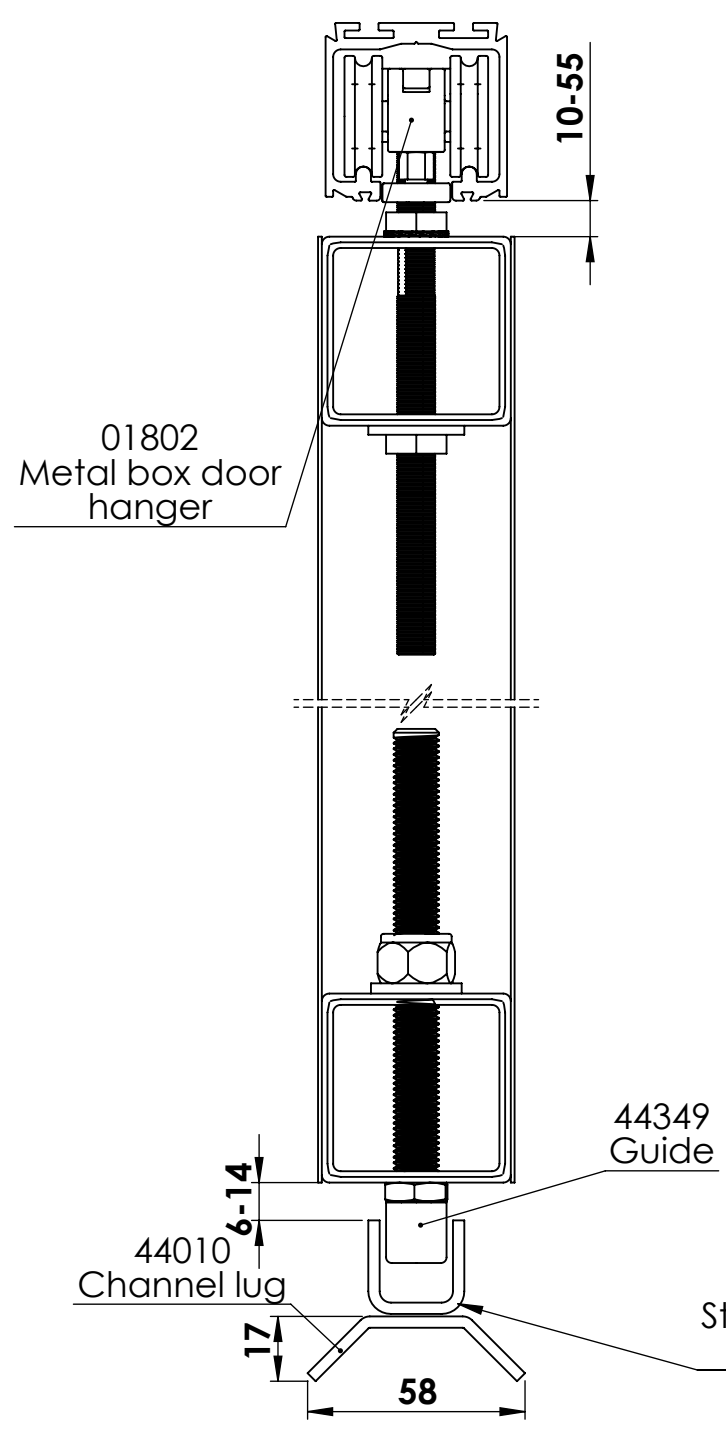

Eternal 180

Maximum door weight 180kg

DH - Door Height, maximum 3500mm

DWi - Door width

DT - Door thickness,
For timber doors, between 35mm and 55mm
For metal doors, minimum 40mm

OW - Opening width

OH - Opening height

Top view
Timber door

Top view
Timber door

Side view
Metal door

Side view
Metal box door

Side view
Timber door