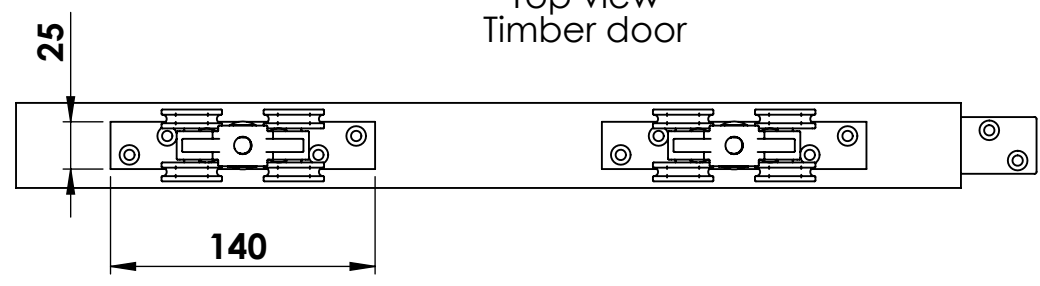

Eternal 180

Maximum door weight 180kg

DH - Door Height, maximum 3500mm

DWi - Door width

DT - Door thickness,
For timber doors, between 35mm and 55mm
For metal doors, minimum 40mm

OW - Opening width

OH - Opening height

Top view
Timber door

Top view
Timber door

Side view
Metal door

Side view
Metal box door

Side view
Timber door