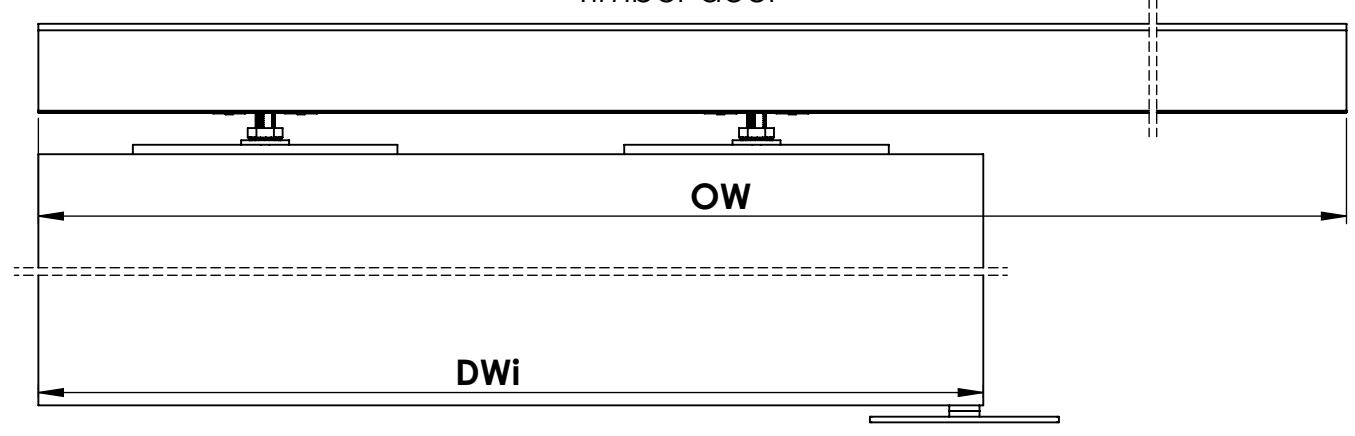

Eternal 180

Maximum door weight 180kg

DH - Door Height, maximum 3500mm

DWi - Door width

DT - Door thickness,
For timber doors, between 35mm and 55mm
For metal doors, minimum 40mm

OW - Opening width

OH - Opening height

Top view
Timber door

Top view
Timber door

Side view
Metal door

Side view
Metal box door

Side view
Timber door