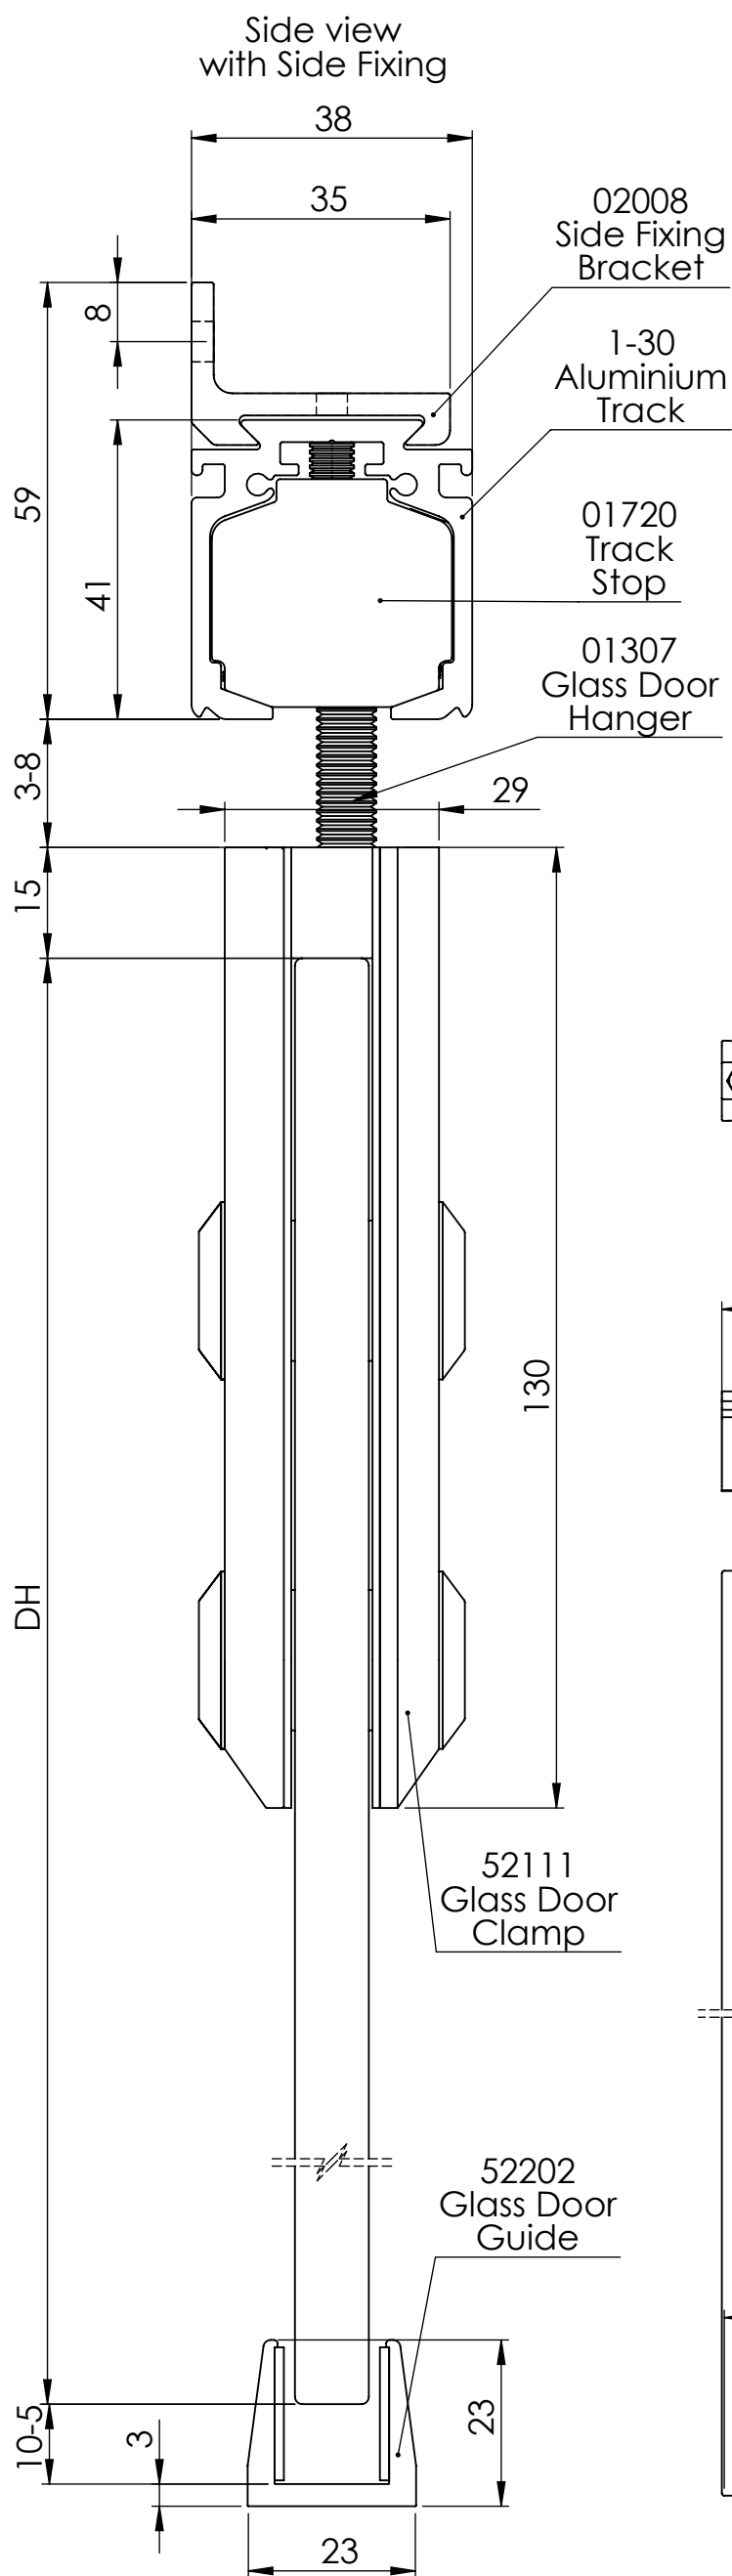

STRAIGHTAWAY G130

Maximum door weight 130kg

DH - Door height, maximum 3000mm

DWi - Door width

DT - Door thickness, 10mm or 12mm

OW - Opening width

OH - Opening height

Top View
Scale 1:5

Front View
Scale 1:5