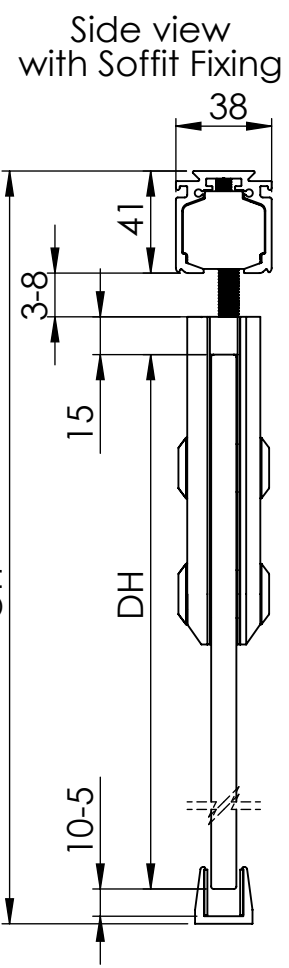

STRAIGHTAWAY G130

Maximum door weight 130kg

DH - Door height, maximum 3000mm

DWi - Door width

DT - Door thickness, 10mm or 12mm

OW - Opening width

OH - Opening height

Top View
Scale 1:5

Front View
Scale 1:5