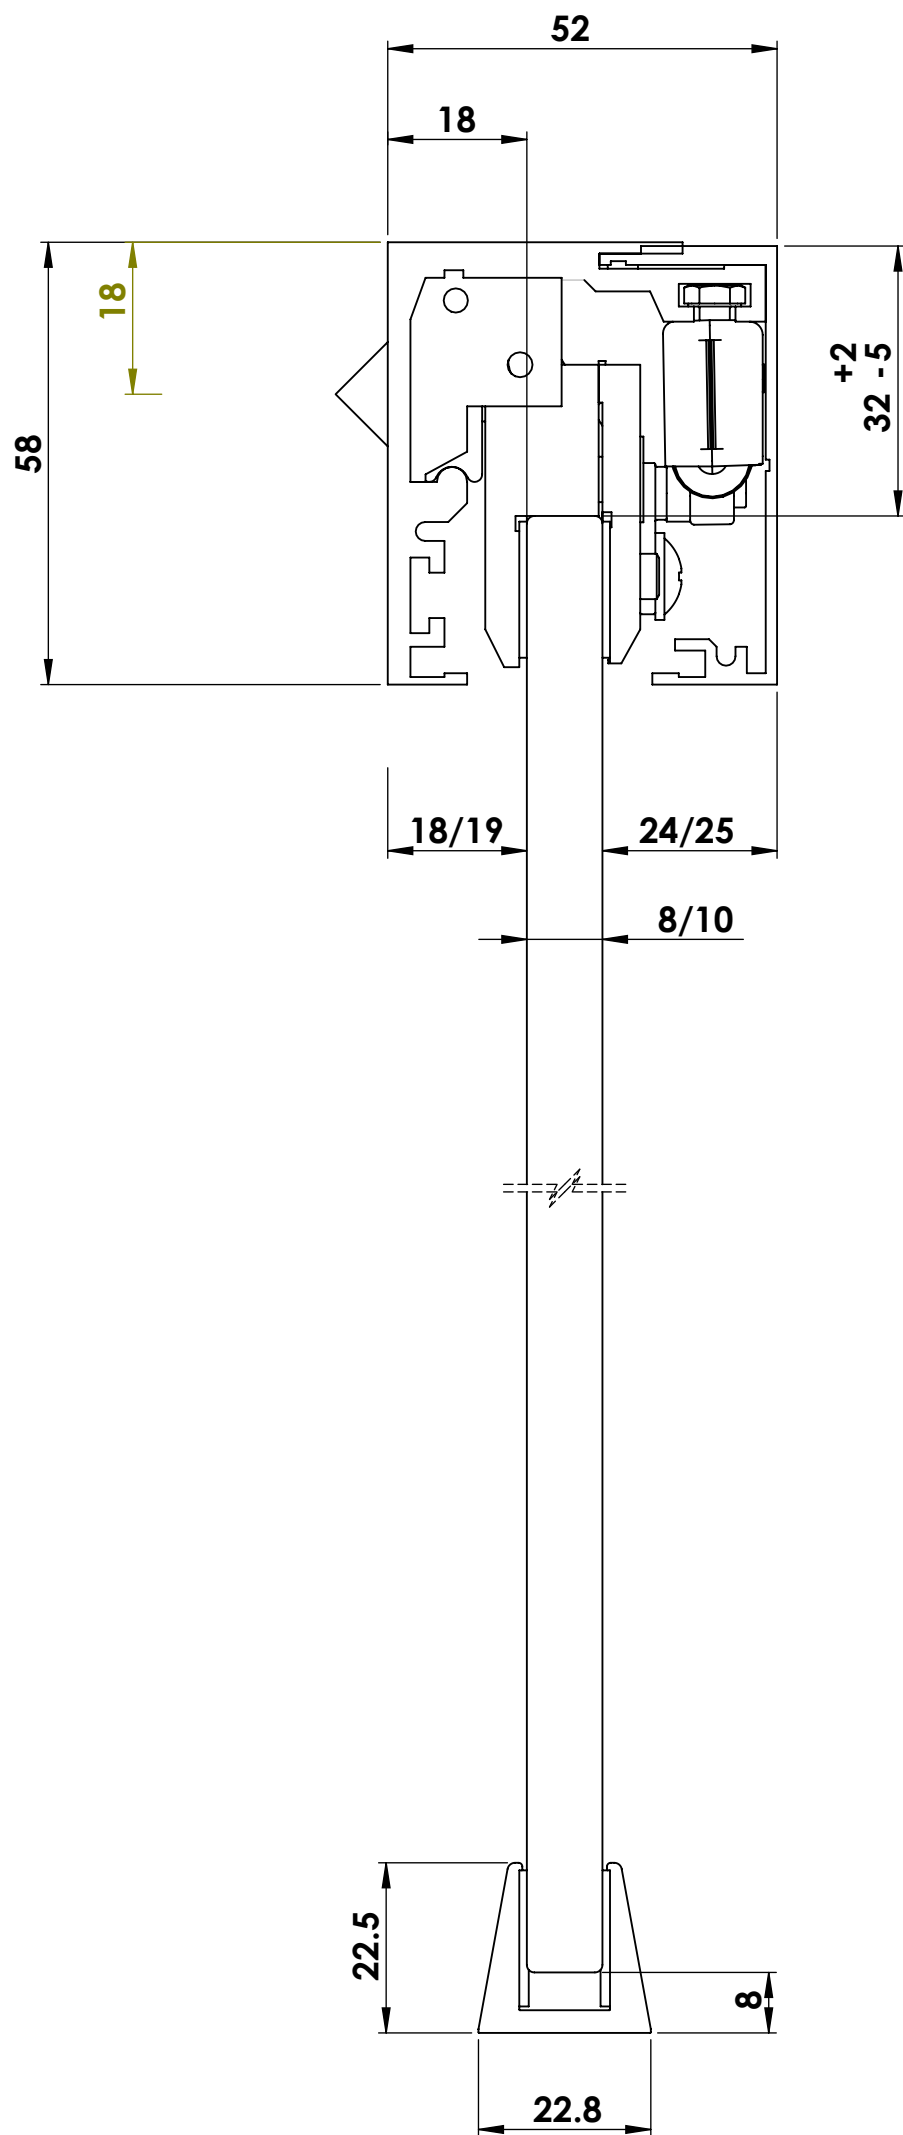

FLEXIGLAS 120

Maximum door weight 120kg

DH - Door height, maximum 2700mm

DWi - Door width

DT - Door thickness, 8mm or 10mm

OW - Opening width

OH - Opening height

Side View
Side Fixing

Side View
Soffit Fixing