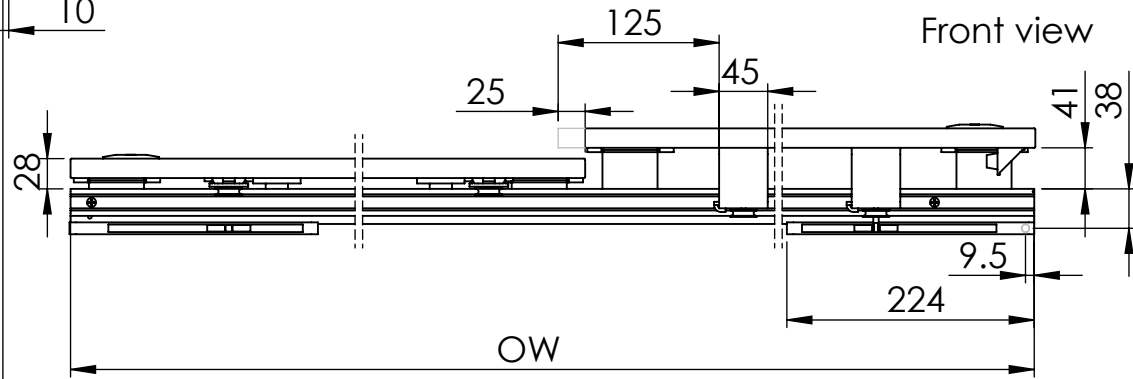

# Eclat 45

Maximum door weight 45kg

DH - Door height, maximum 2100mm

DWi - Door width

DT - Door thickness, between 18mm and 22mm

OW - Opening width

OH - Opening height

Side view

Front view

Back view

Floor

Wardrobe foot

Bottom of wardrobe