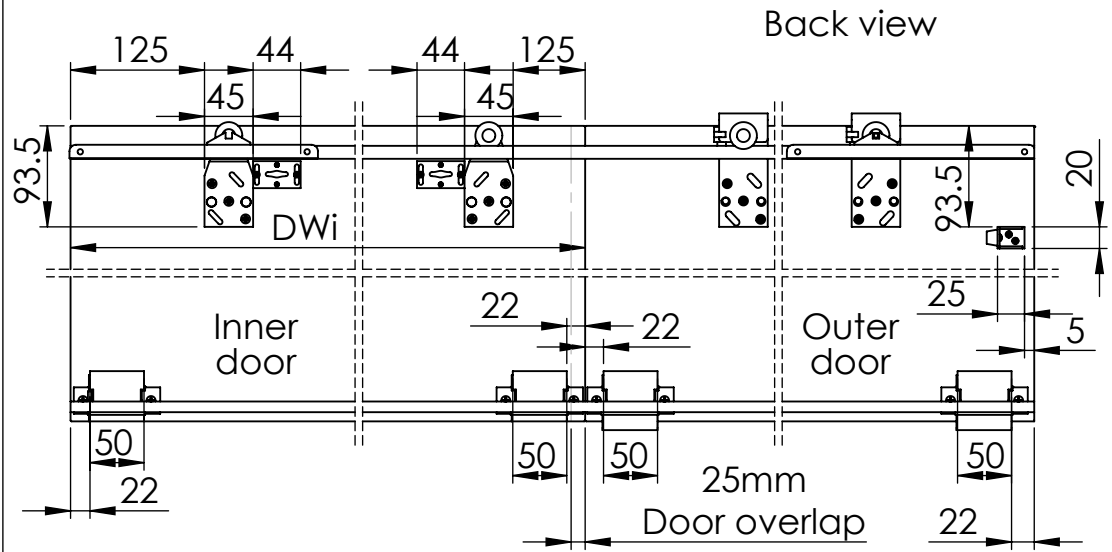

# Eclat 45

Maximum door weight 45kg

DH - Door height, maximum 2100mm

DWi - Door width

DT - Door thickness, between 18mm and 22mm

OW - Opening width

OH - Opening height

Side view

Front view

Back view

Floor

Wardrobe foot

Bottom of wardrobe