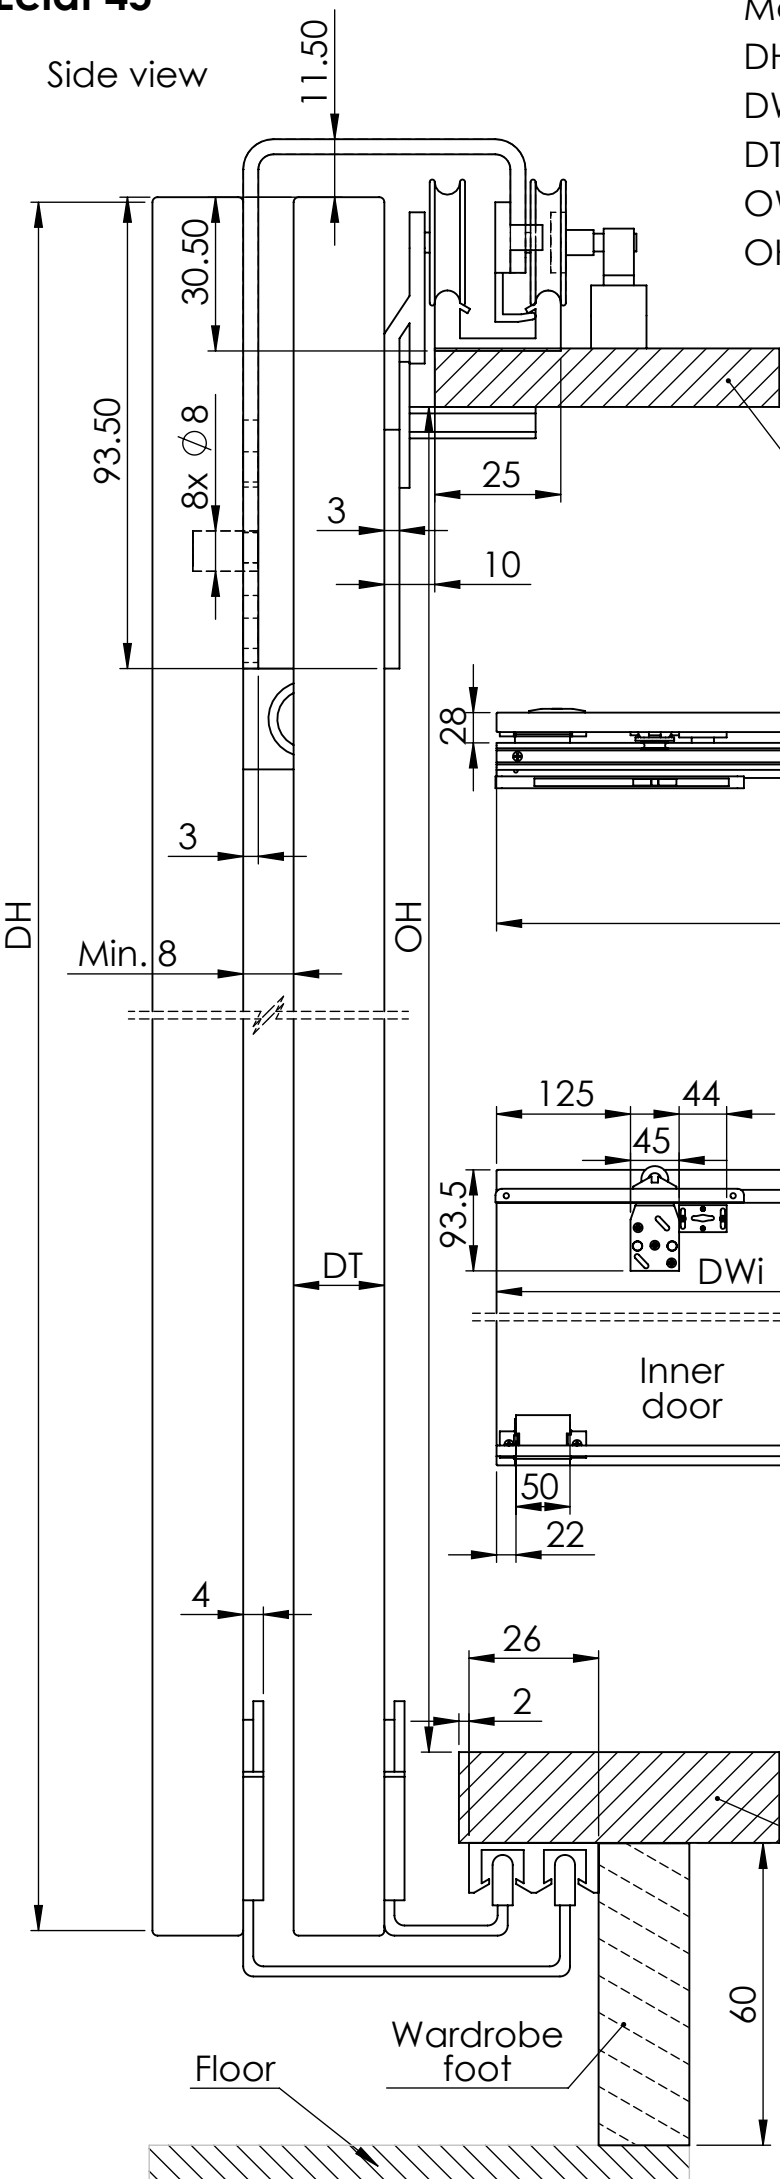

# Eclat 45

Maximum door weight 45kg

DH - Door height, maximum 2100mm

DWi - Door width

DT - Door thickness, between 18mm and 22mm

OW - Opening width

OH - Opening height

Side view

Front view

Back view

Floor

Wardrobe foot

Bottom of wardrobe