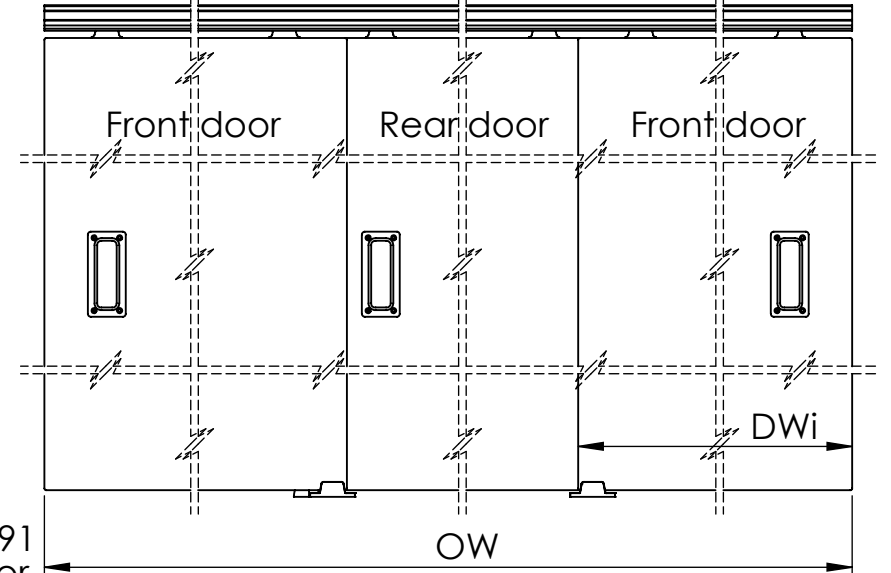

# Double 60

Side view  
For double or triple doors

Maximum door weight 27kg

DH - Door height - Maximum 2000mm

DWi - Door width - Maximum 1000mm

DT - Door thickness - Between 22mm - 35mm

A - Distance between front of track & pelmet

B - Distance between front & rear door

C - Minimum timber head width

OW - Opening width

OH - Opening height

DT	DIM 'A'	DIM 'B'	DIM 'C'
35	22.5	6.5	76
32	19.5	9.5	73
28	14.5	13.5	68
25	11.5	16.5	65
22	8.5	19.5	62

Top view with triple doors, front right door opened

Top view with triple doors, front left and rear door opened

Top view with triple doors fully closed

Front view with triple doors fully closed

Note: Flush handles supplied separately