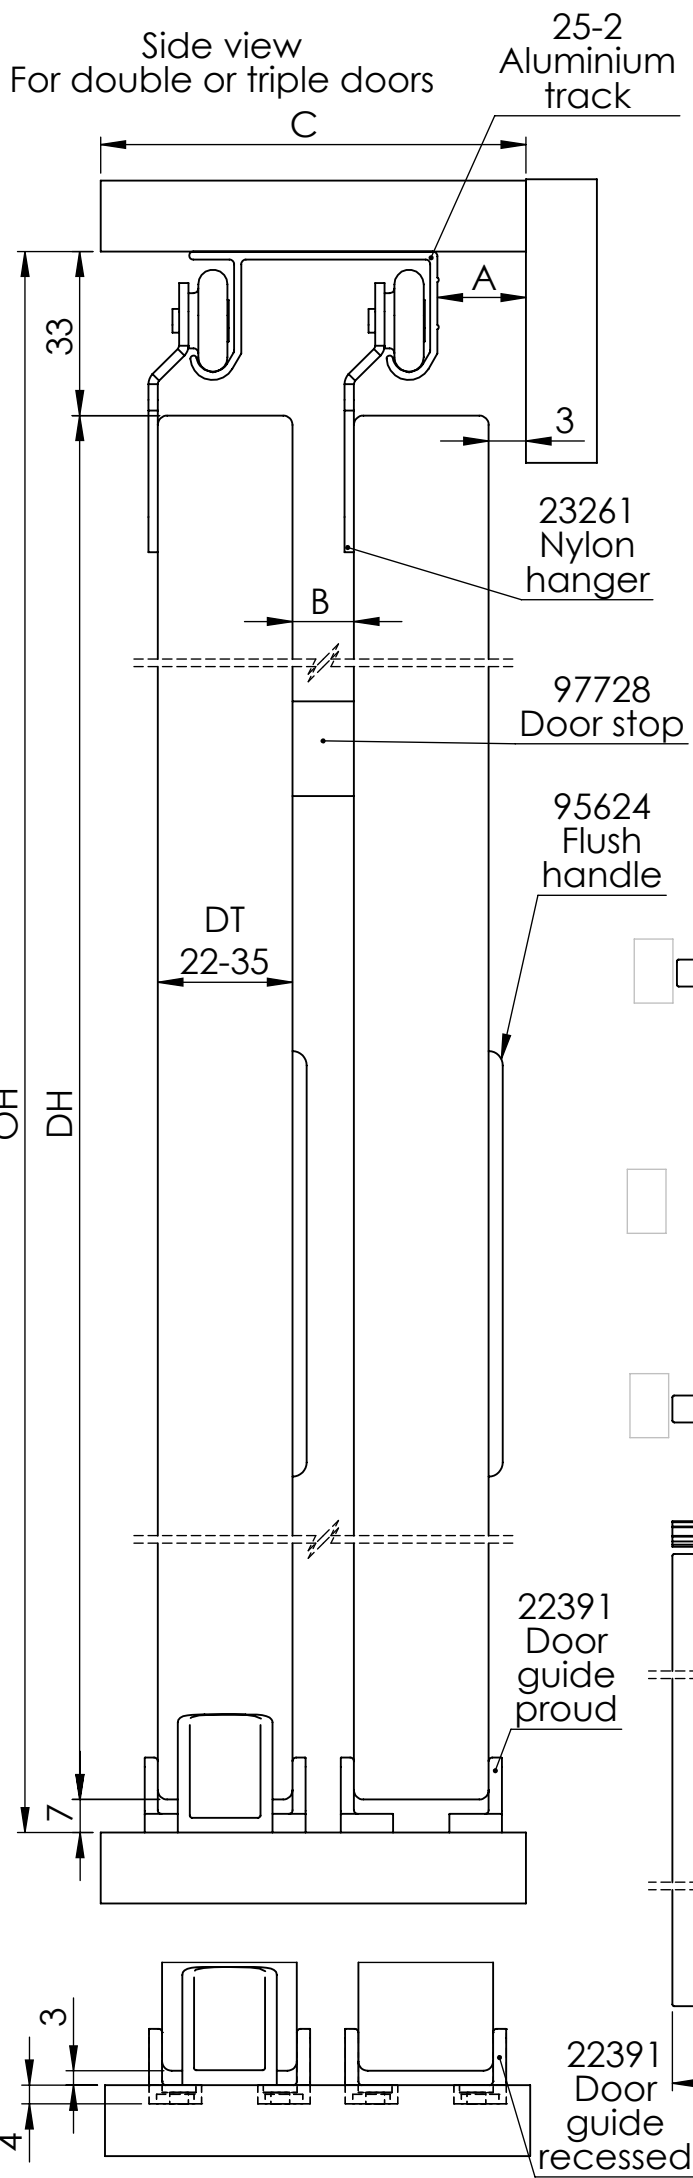

# Double 60

Side view  
For double or triple doors

Maximum door weight 27kg

DH - Door height - Maximum 2000mm

DWi - Door width - Maximum 1000mm

DT - Door thickness - Between 22mm - 35mm

A - Distance between front of track & pelmet

B - Distance between front & rear door

C - Minimum timber head width

OW - Opening width

OH - Opening height

DT	DIM 'A'	DIM 'B'	DIM 'C'
35	22.5	6.5	76
32	19.5	9.5	73
28	14.5	13.5	68
25	11.5	16.5	65
22	8.5	19.5	62

Top view with triple doors, front right door opened

Top view with triple doors, front left and rear door opened

Top view with triple doors fully closed

Front view with triple doors fully closed

Note: Flush handles supplied separately