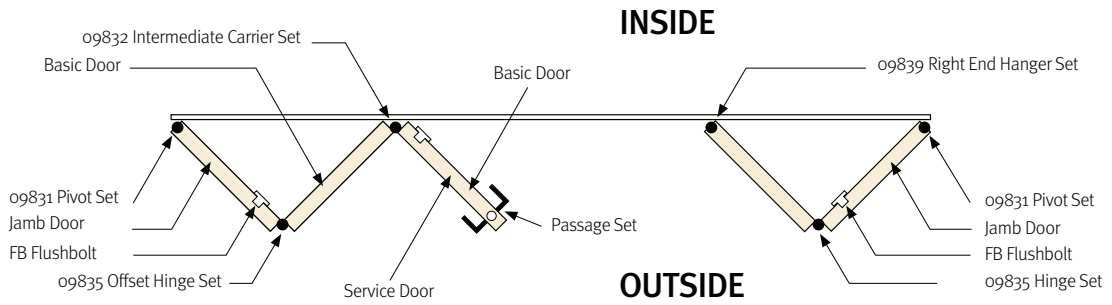

Hardware Application (3L 2R)

Common Panel Layouts for Outward Opening Doors

| Hardware Legend | |
|---------------------------------------|---|
| 09831 Pivot set | 09835 Outward offset hinge set |
| 09832 Intermediate carrier set | 09833 Outward straight hinge set |
| 09834 Left carrier set | FB Flushbolt |
| 09839 Right carrier set | |

Outward Application Option

Inward Application Option

| Outward Opening Configurations | |
|--------------------------------|--|
| 2 LEAF | INSIDE / OUTSIDE diagram showing hardware 09831, 09834, 09833. Legend: ● = Flushbolt Locations |
| 2+1 LEAF | INSIDE / OUTSIDE diagram showing hardware 09831, 09834, 09831, 09833 |
| 3 LEAF | INSIDE / OUTSIDE diagram showing hardware 09831, 09832, 09835 |
| 2+2 LEAF | INSIDE / OUTSIDE diagram showing hardware 09831, 09834, 09839, 09831, 09833, 09833 |
| 3+1 LEAF | INSIDE / OUTSIDE diagram showing hardware 09831, 09832, 09831, 09835 |
| 4 LEAF | INSIDE / OUTSIDE diagram showing hardware 09831, 09832, 09834, 09835, 09835 |
| 3+2 LEAF | INSIDE / OUTSIDE diagram showing hardware 09831, 09832, 09839, 09831, 09835, 09833 |
| 4+1 LEAF | INSIDE / OUTSIDE diagram showing hardware 09831, 09832, 09834, 09831, 09835, 09835 |
| 5 LEAF | INSIDE / OUTSIDE diagram showing hardware 09831, 09832, 09832, 09835, 09833 |
| 3+3 LEAF | INSIDE / OUTSIDE diagram showing hardware 09831, 09832, 09832, 09831, 09835, 09835 |
| 4+2 LEAF | INSIDE / OUTSIDE diagram showing hardware 09831, 09832, 09834, 09839, 09831, 09835, 09833 |
| 5+1 LEAF | INSIDE / OUTSIDE diagram showing hardware 09831, 09832, 09832, 09831, 09835, 09832 |
| 6 LEAF | INSIDE / OUTSIDE diagram showing hardware 09831, 09832, 09832, 09834, 09835, 09833, 09835 |