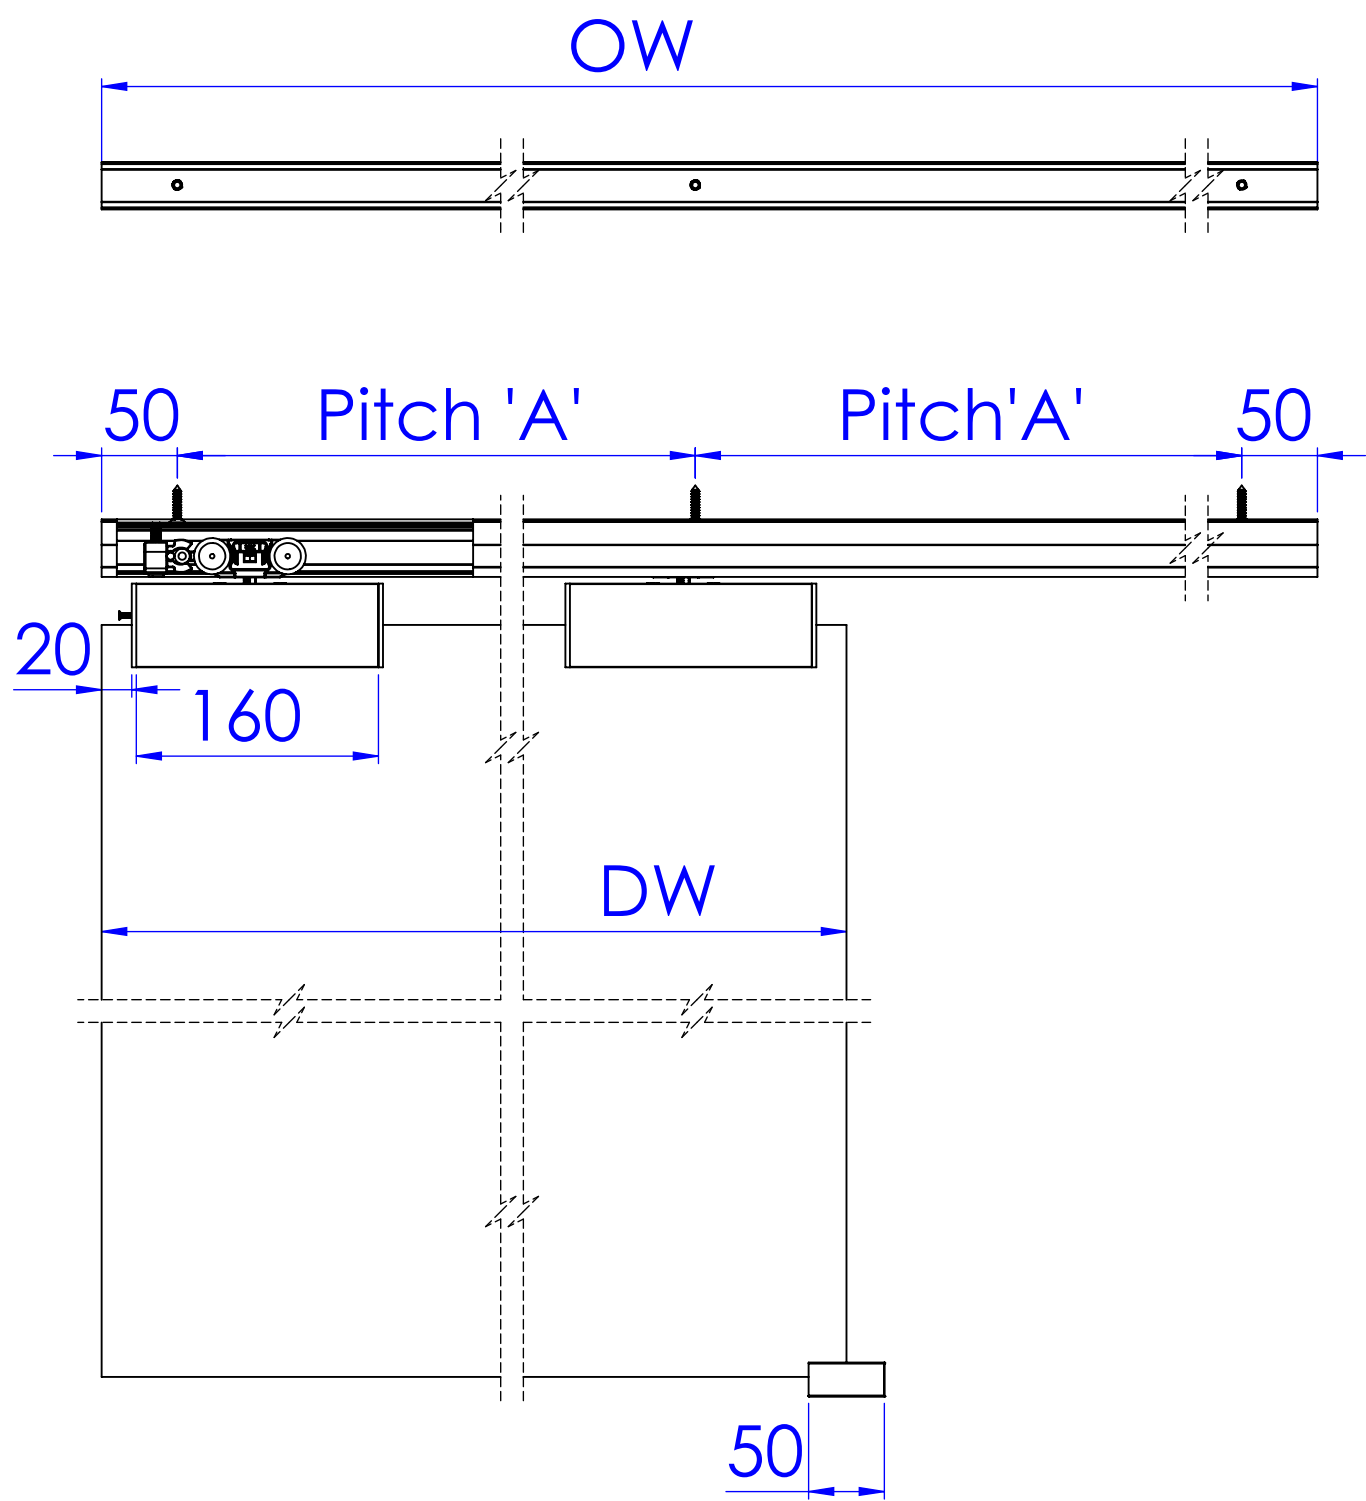

Straightaway G80

Maximum Door Weight - (80KG)
 DH - Door Height, Maximum - (2400mm)
 DW - Door Width
 DT - Door Thickness - (8-10mm)
 OW - Opening Width
 OH - Opening Height

Part No.	Track length (L)	Pitch 'A'	No. of Holes
12318	1800mm	425mm	5
12320	2000mm	475mm	5
12324	2400mm	328mm	8
12330	3000mm	414mm	8
12336	3600mm	350mm	11
12340	4000mm	390mm	11
12360	6000mm	393mm	16