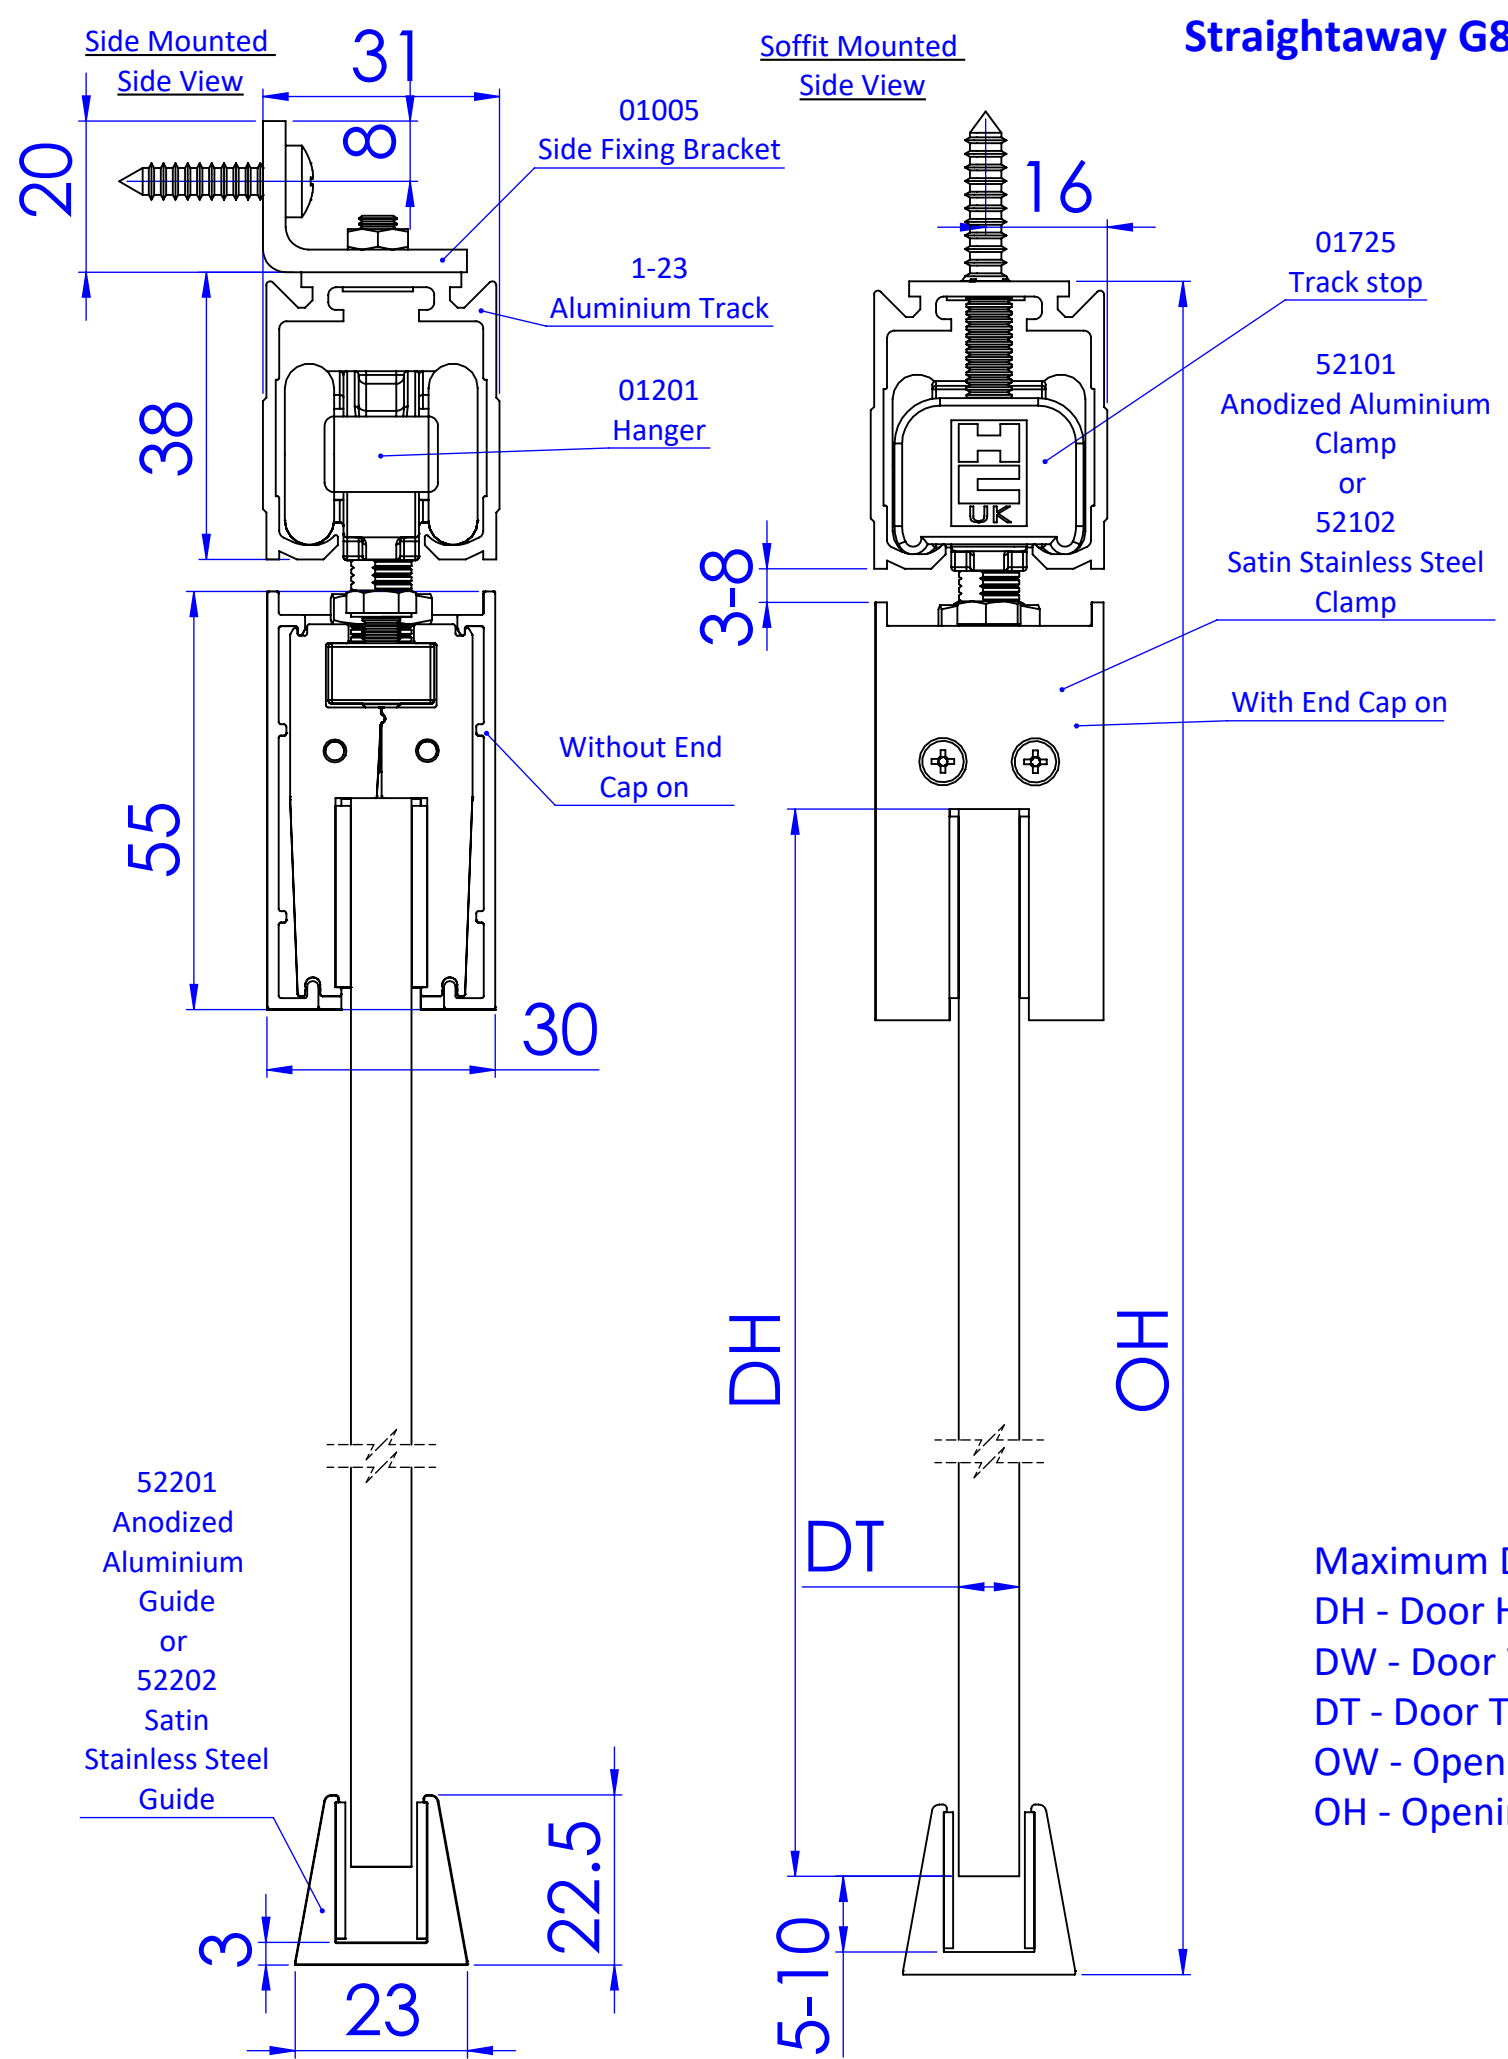

Straightaway G80

Maximum Door Weight - (80KG)
 DH - Door Height, Maximum - (2400mm)
 DW - Door Width
 DT - Door Thickness - (8-10mm)
 OW - Opening Width
 OH - Opening Height

Part No.	Track length (L)	Pitch 'A'	No. of Holes
12318	1800mm	425mm	5
12320	2000mm	475mm	5
12324	2400mm	328mm	8
12330	3000mm	414mm	8
12336	3600mm	350mm	11
12340	4000mm	390mm	11
12360	6000mm	393mm	16