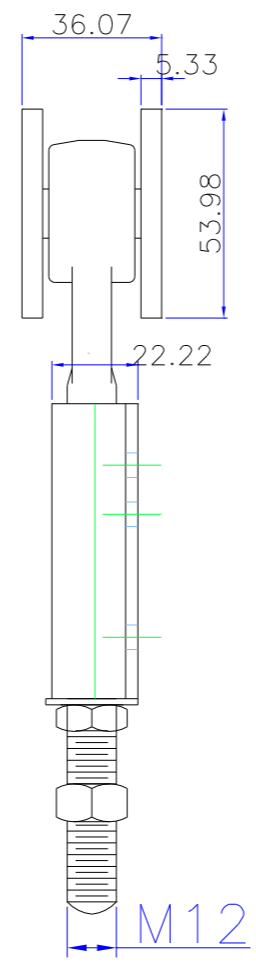

DRG No
3-218
DO NOT SCALE

NAME
EMMANUEL

DATE
18/02/08

HILLALDAM COBURN LTD
UNIT 6, WYVERN ESTATE, BEVERLEY WAY,
NEW MALDEN, SURREY, KT3 4PH, ENGLAND.
TEL:- 020 8336 1515
FAX:- 020 8336 1414

CAD FILE No.
COBURN\

FINISH

TOLERANCES
0 Dec Pl ±0.5mm
1 Dec Pl ±0.2mm
2 Dec Pl ±0.1mm
HOLES +0.12mm
ANGLES ±0.5°
(UNLESS STATED)

SCALE
1:2
DIMENSIONS IN mm

MATERIAL

COPYRIGHT HILLALDAM COBURN Ltd
ALL RIGHTS RESERVED
NO UNAUTHORISED COPYING

TITLE
3-218 2WHL END HANGER

DRG No
3-218
A3