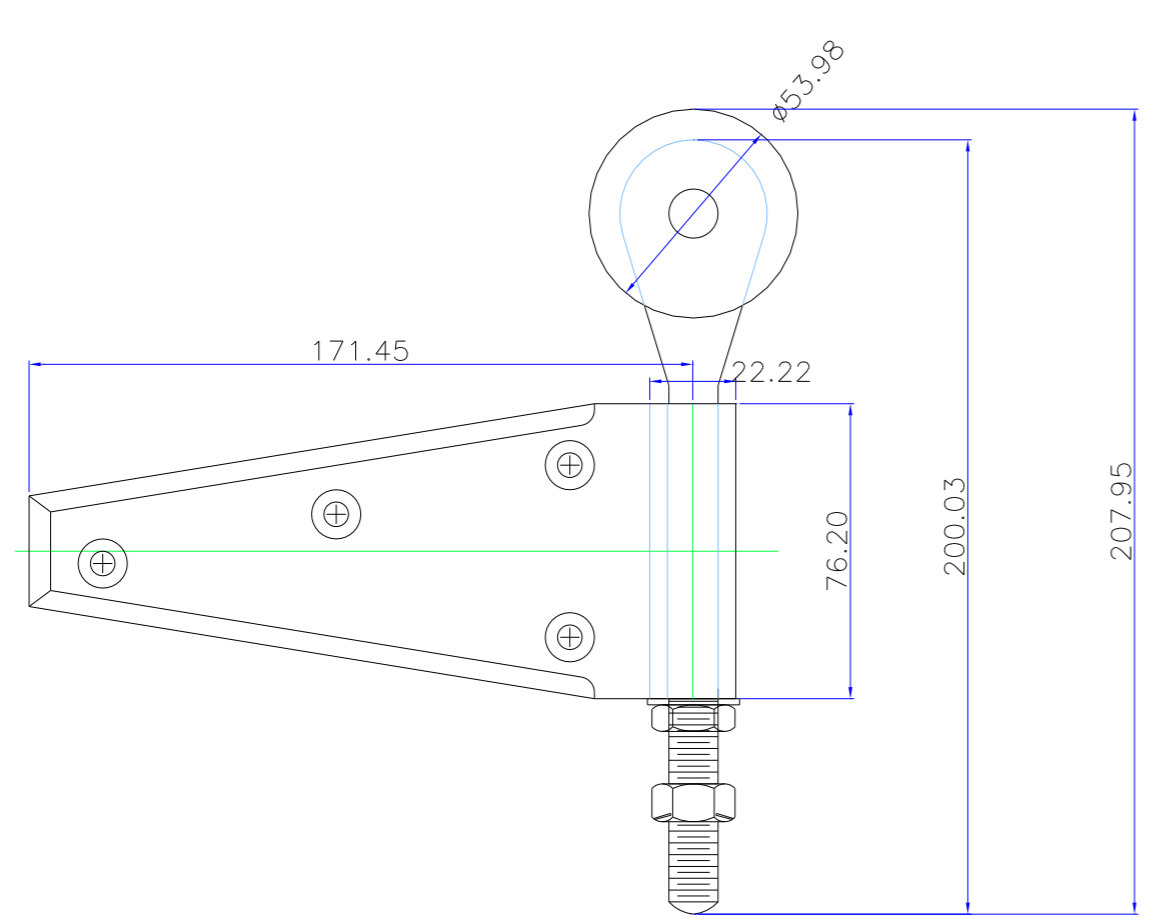

DRG No
3-218
DO NOT SCALE

NAME
EMMANUEL

DATE
18/02/08

HILLALDAM COBURN LTD
UNIT 6, WYVERN ESTATE, BEVERLEY WAY,
NEW MALDEN, SURREY, KT3 4PH, ENGLAND.
TEL:- 020 8336 1515
FAX:- 020 8336 1414

CAD FILE No.
COBURN\

FINISH

TOLERANCES
0 Dec Pl ±0.5mm
1 Dec Pl ±0.2mm
2 Dec Pl ±0.1mm
HOLES +0.12mm
ANGLES ±0.5°
(UNLESS STATED)

SCALE
1:2
DIMENSIONS IN mm

MATERIAL

COPYRIGHT HILLALDAM COBURN Ltd
ALL RIGHTS RESERVED
NO UNAUTHORISED COPYING

TITLE
3-218 2WHL END HANGER

DRG No
3-218
A3