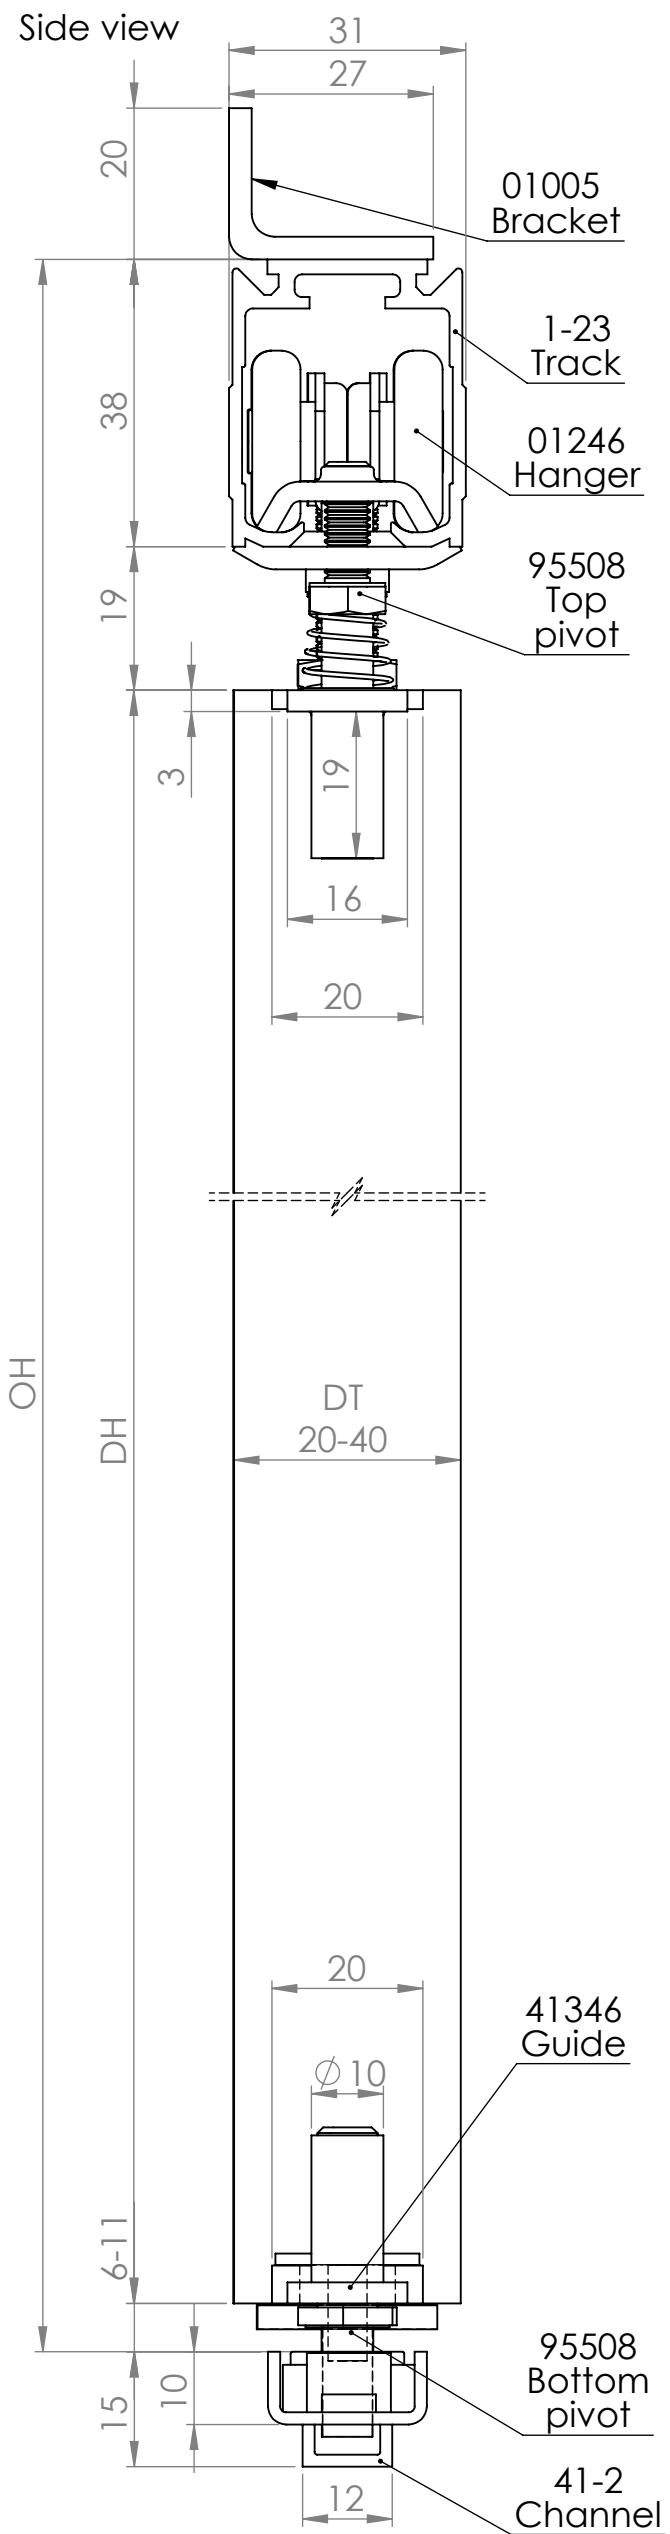

# FOLDASIDE 100

Maximum door weight 27kg

DH - Door height, maximum 2500mm

DWi - Door width, maximum 600mm

DT - door thickness, between 20mm & 40mm

OW - Opening width

OH - Opening height

Top view  
with doors in fully opened position

Top view  
with doors in fully closed position  
Scale 1:4

Front view  
Scale 1:4