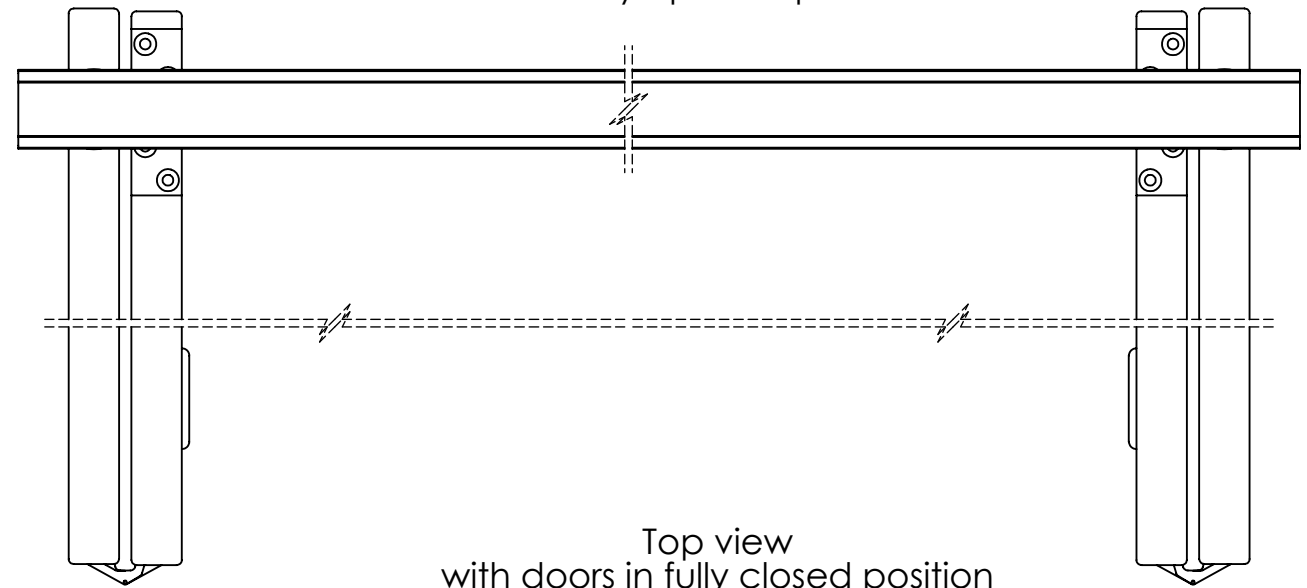

# FOLDASIDE 100

Maximum door weight 27kg

DH - Door height, maximum 2500mm

DWi - Door width, maximum 600mm

DT - door thickness, between 20mm & 40mm

OW - Opening width

OH - Opening height

Top view  
with doors in fully opened position

Top view  
with doors in fully closed position  
Scale 1:4

Front view  
Scale 1:4