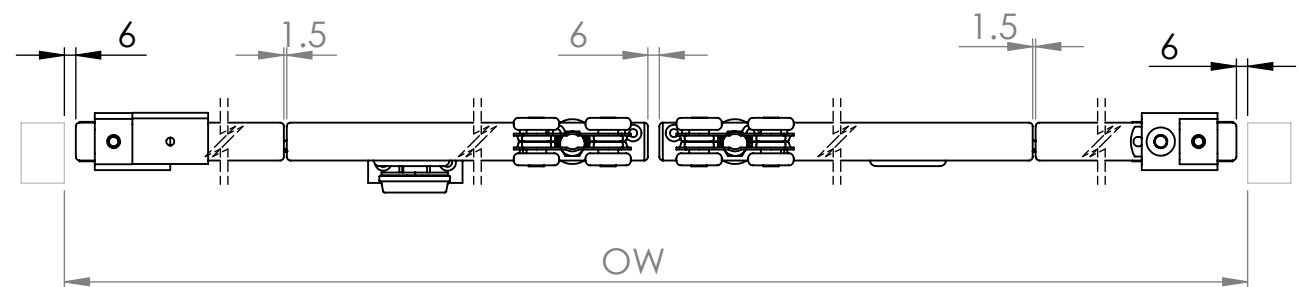

# FOLDASIDE 100

Maximum door weight 27kg

DH - Door height, maximum 2500mm

DWi - Door width, maximum 600mm

DT - door thickness, between 20mm & 40mm

OW - Opening width

OH - Opening height

Top view  
with doors in fully opened position

Top view  
with doors in fully closed position  
Scale 1:4

Front view  
Scale 1:4