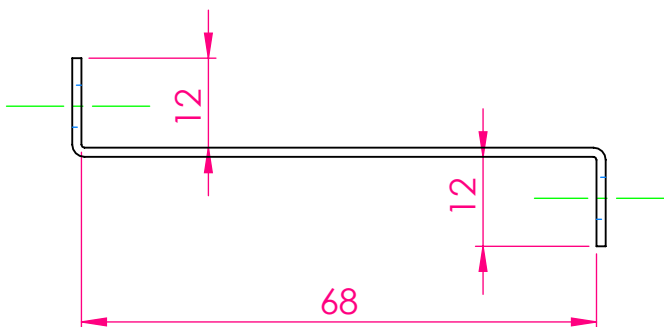

2-703-01 R.H. END CAP FOR WEATHER HOOD

MATERIAL: 1.3mm GALVANISED STEEL SHEET