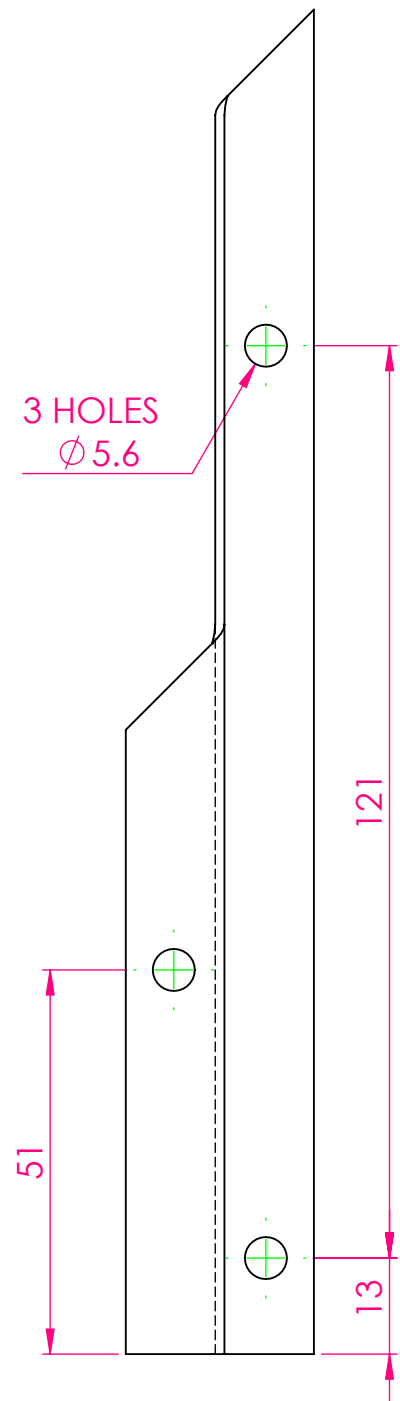

2-703-01 R.H. END CAP FOR WEATHER HOOD

MATERIAL: 1.3mm GALVANISED STEEL SHEET