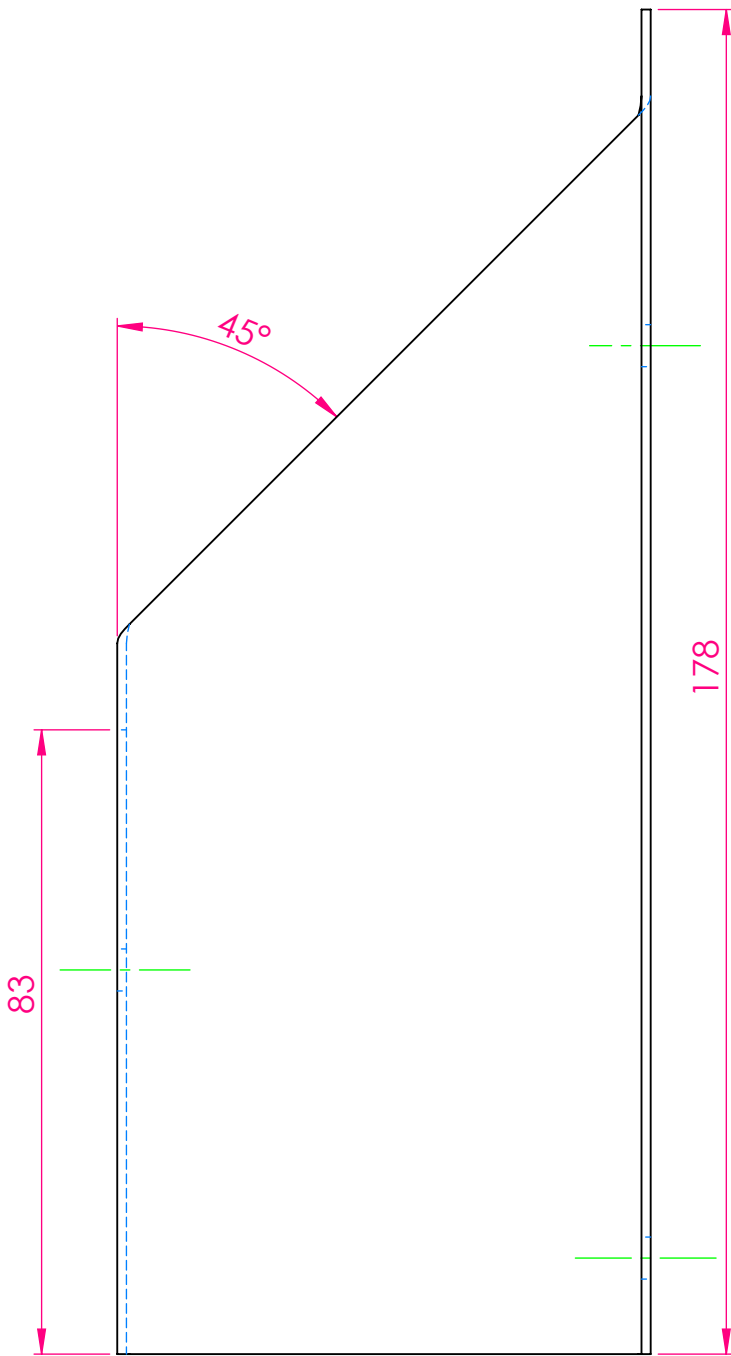

2-703-01 R.H. END CAP FOR WEATHER HOOD

MATERIAL: 1.3mm GALVANISED STEEL SHEET