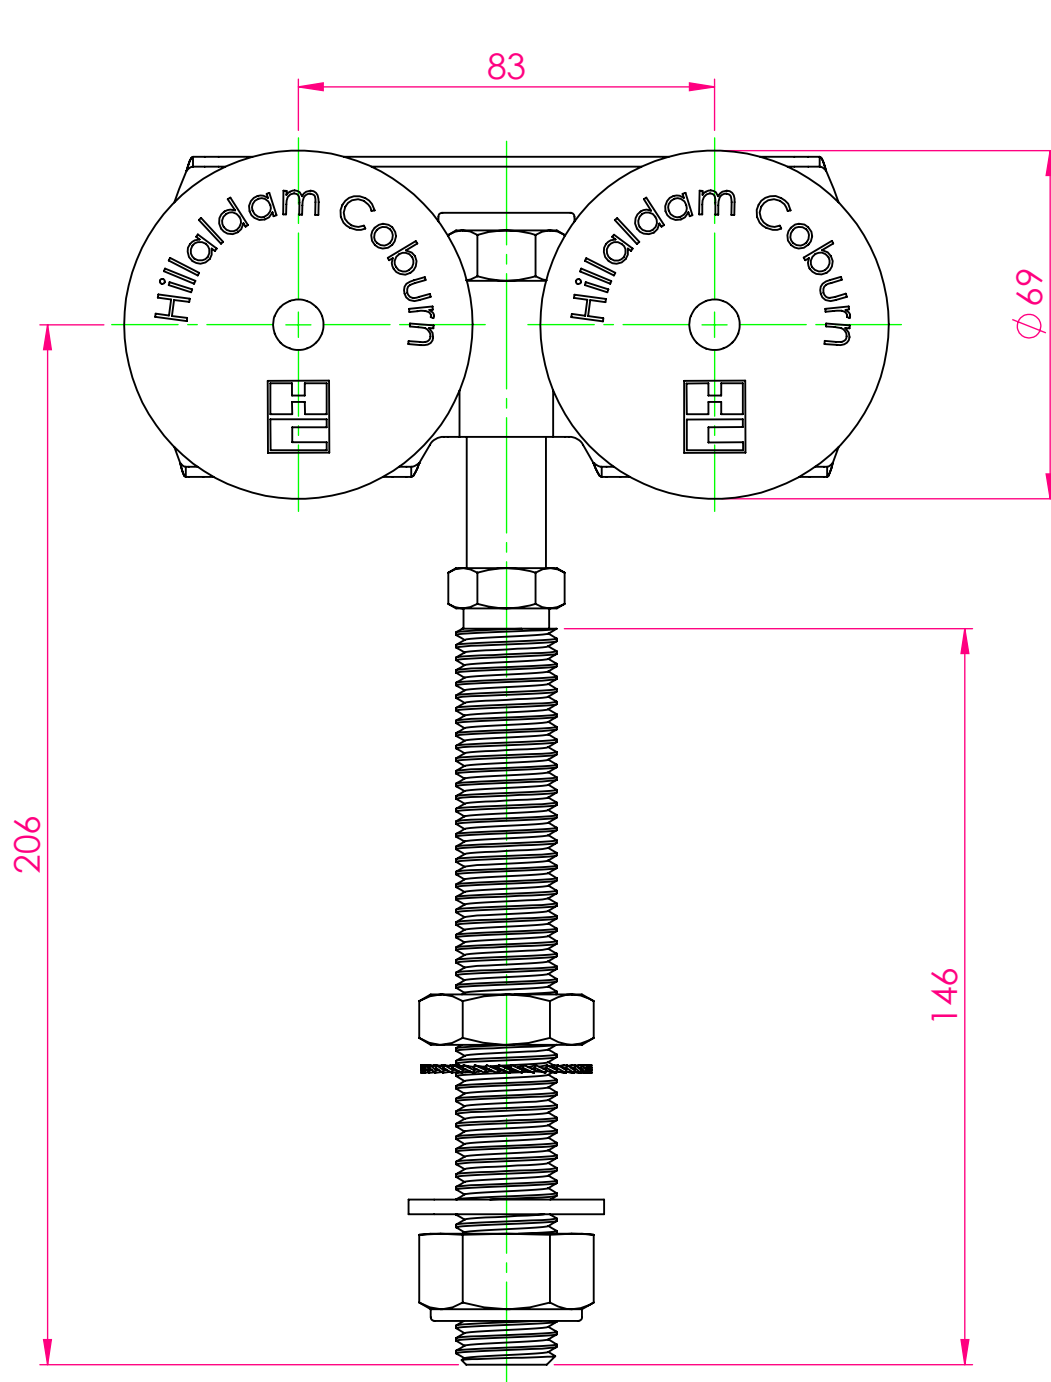

4-207-10 FOUR WHEEL METAL HANGER WITH EXTENDED PENDANT BOLT

MATERIAL: ALL STEEL

BALL BEARING PERMANENTLY LUBRICATED