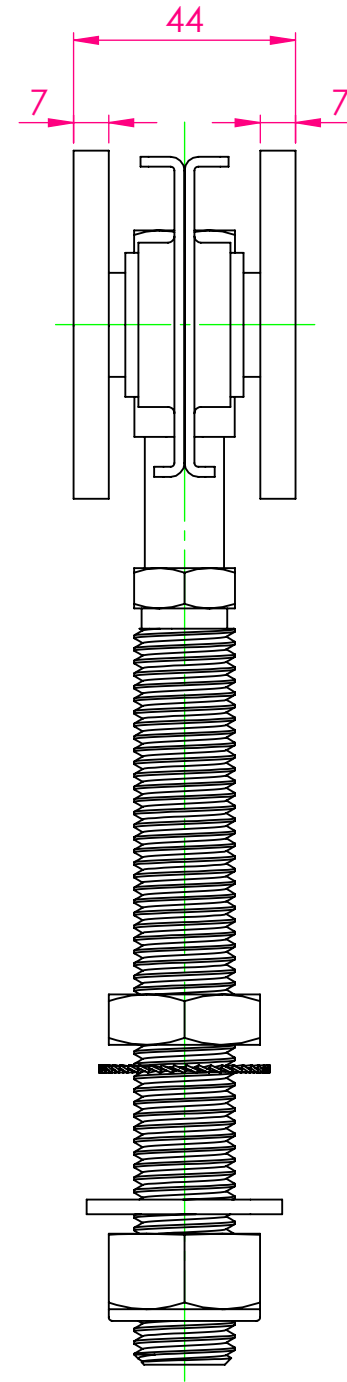

4-207-10 FOUR WHEEL METAL HANGER WITH EXTENDED PENDANT BOLT

MATERIAL: ALL STEEL

BALL BEARING PERMANENTLY LUBRICATED