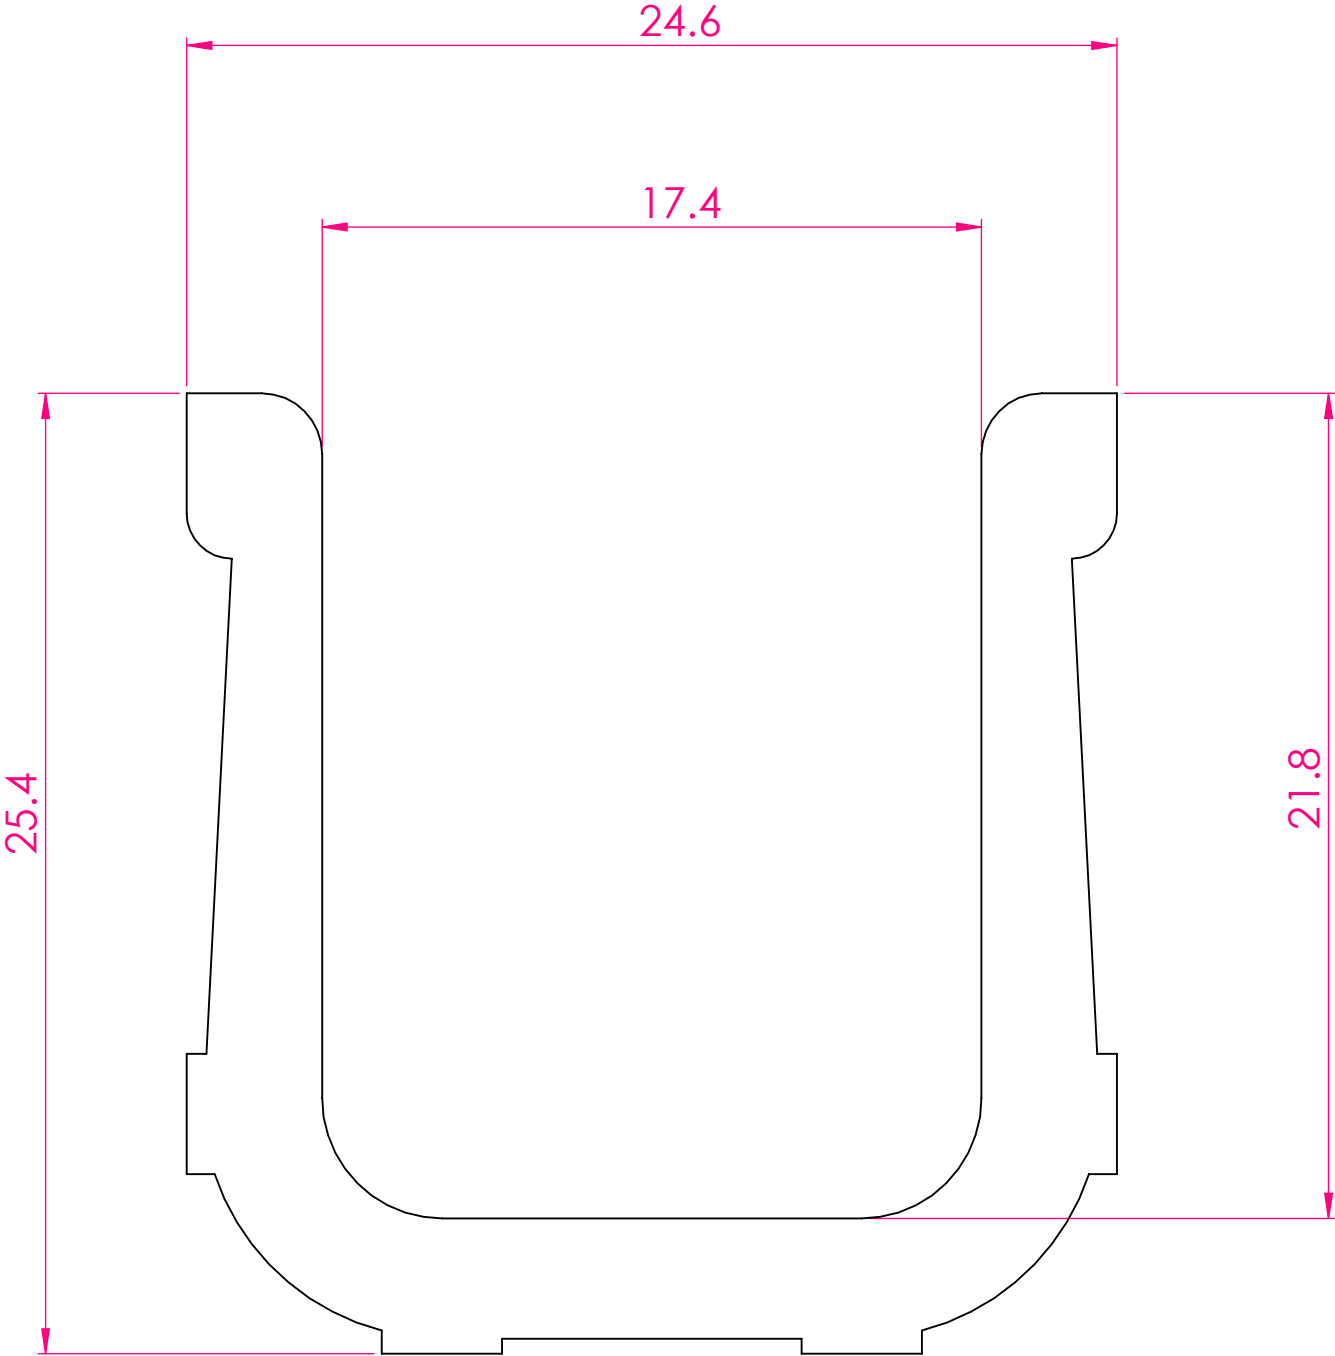

# 44-2 CHANNEL

STANDARD LENGTHS:  
1500mm  
1800mm  
2100mm  
2400mm  
3000mm

MATERIAL: ALUMINUM