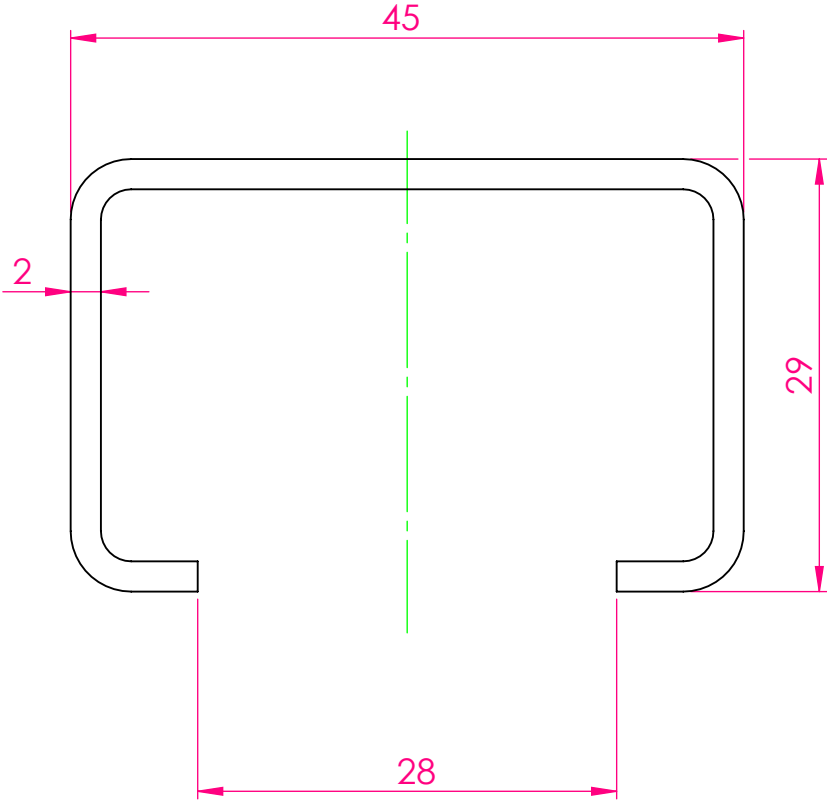

7-20 TOP TRACK

STANDARD LENGTHS:
1800mm
2100mm
2400mm
3000mm

MATERIAL: GALVANISHED MILD STEEL SILT COIL