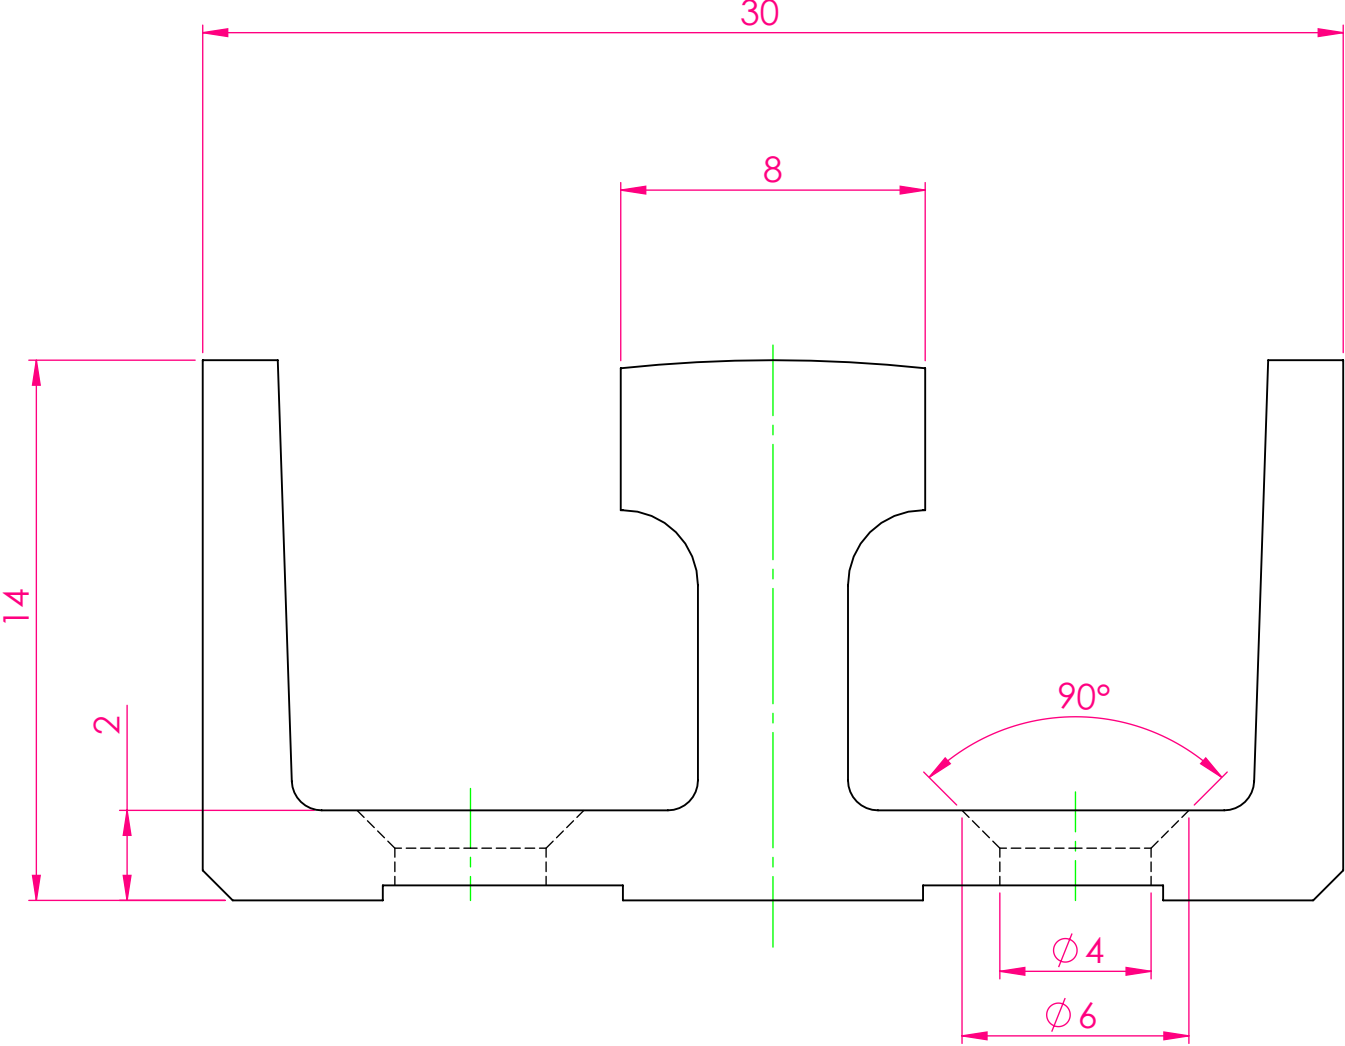

# 72-3 BRASS TRACK

STANDARD LENGTHS:  
1800mm  
2400mm  
3000mm

MATERIAL: EXTRUDED BRASS