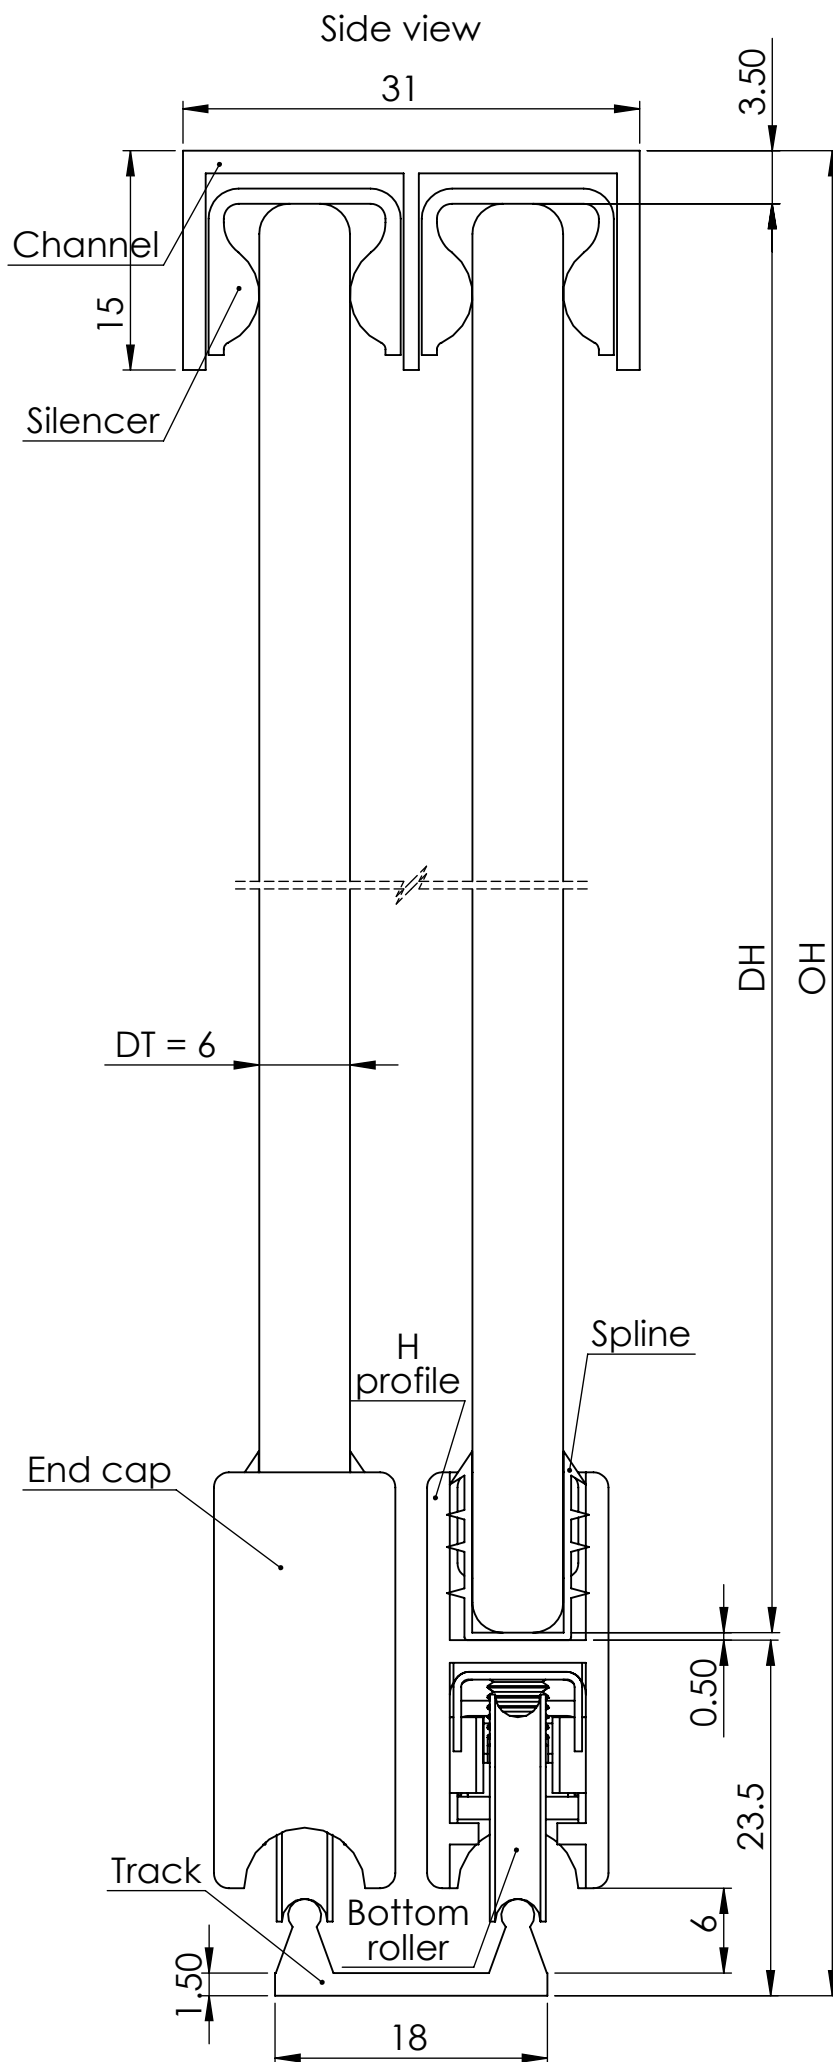

Glassmaster Kabinette

Maximum panel weight 12kg for standard kit

18kg with extra roller kit

DH - Panel height, maximum 1000mm

DWi - Panel width, maximum 1050mm

DT - Panel thickness 6mm, toughened glass only

OL - Panel overlap, minimum 38mm

OW - Opening width

OH - Opening height