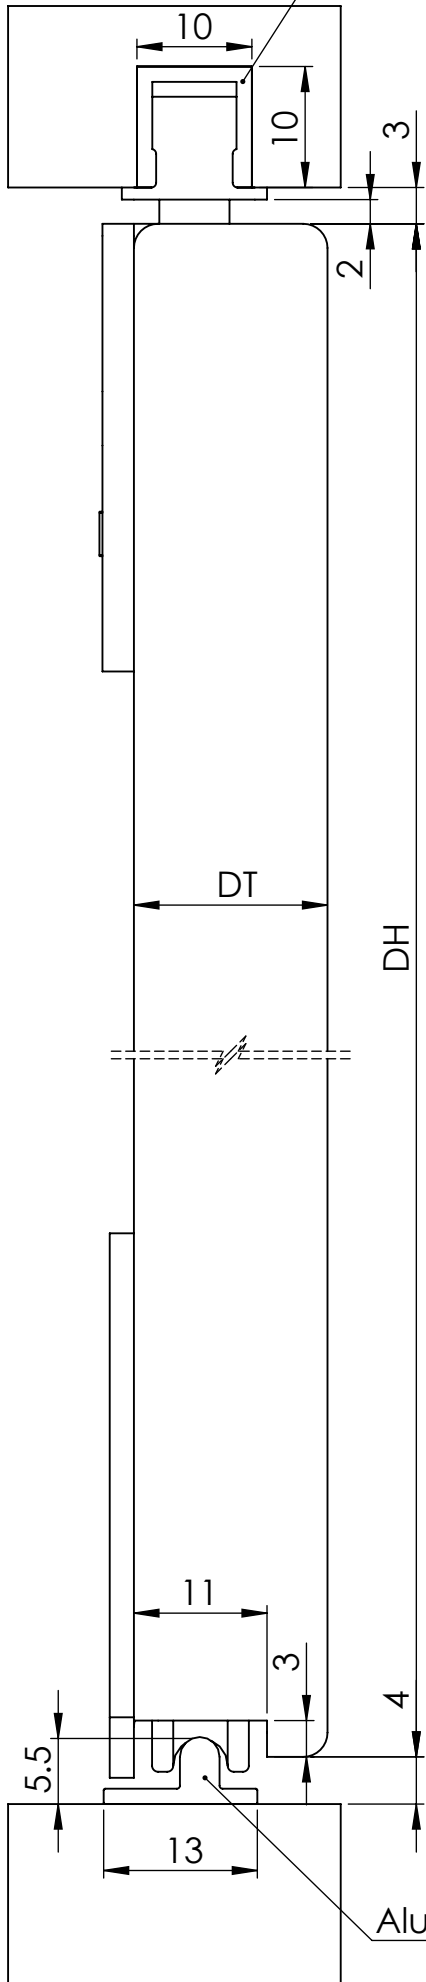

Side view

40-2
Aluminium channel

DT - Maximum 16mm
DH - Door Height - Maximum 1500mm
DWi - Door width - maximum 1000mm
DWe - Door weight - Maximum 35kg

Top view

Front view