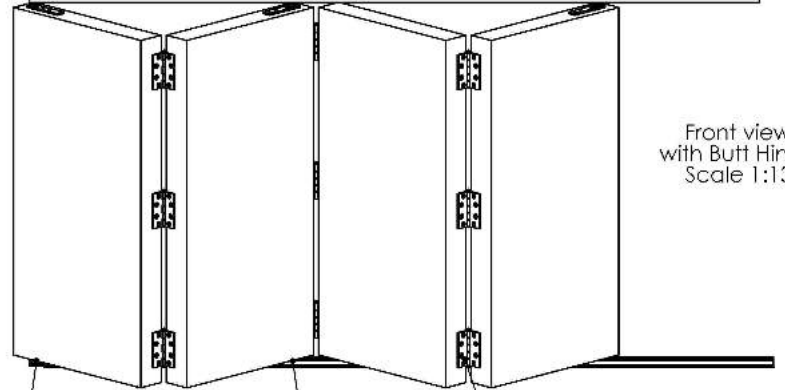

A robust pivot bearing is used to secure the end door within the set and the other panels are aligned by unobtrusive stainless steel concealed hinges, which can allow vertical, horizontal and depth adjustment after installation, to ensure a perfect fit.

Technical Specifications

- Maximum door weight: 75kg
- Maximum door height: 3000mm
- Maximum door width: 950mm
- Door thickness: 35mm - 55mm
- Track dimensions: 51mm (w) x 55mm (h)

Bottom guide

Top pivot assembly

4 wheel intermediate hanger

Bottom pivot assembly

Foldaside 75

Maximum door weight 75kg

DH - Door Height, maximum 3000mm

DWt - Door width, maximum 950mm

DT - Door Thickness, between 35mm and 55mm

OW - Opening width

OH - Opening height

Top view
Scale 1:13

Front view
with Butt Hinge
Scale 1:13

Front view
with Concealed Hinge
Scale 1:13

For further information on our products and services:

Tel: +44 (0)20 8545 6680 sales@coburn.co.uk