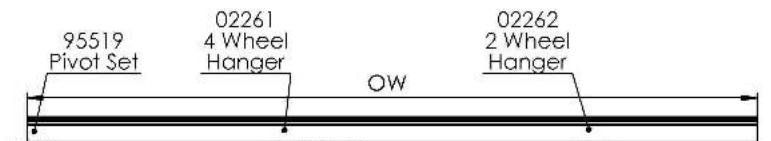

Technical Specifications

- Maximum door weight: 75kg
- Maximum door height: 3000mm
- Maximum door width: 950mm
- Door thickness: 35mm - 55mm
- Track dimensions: 51mm (w) x 55mm (h)

Bottom guide

Top pivot assembly

4 wheel intermediate hanger

Bottom pivot assembly

Foldaside 75

Maximum door weight 75kg

DH - Door Height, maximum 3000mm

DWt - Door width, maximum 950mm

DT - Door Thickness, between 35mm and 55mm

OW - Opening width

OH - Opening height

Top view
Scale 1:13

Front view
with Butt Hinge
Scale 1:13

Front view
with Concealed Hinge
Scale 1:13

For further information on our products and services:

Tel: +44 (0)20 8545 6680 sales@coburn.co.uk