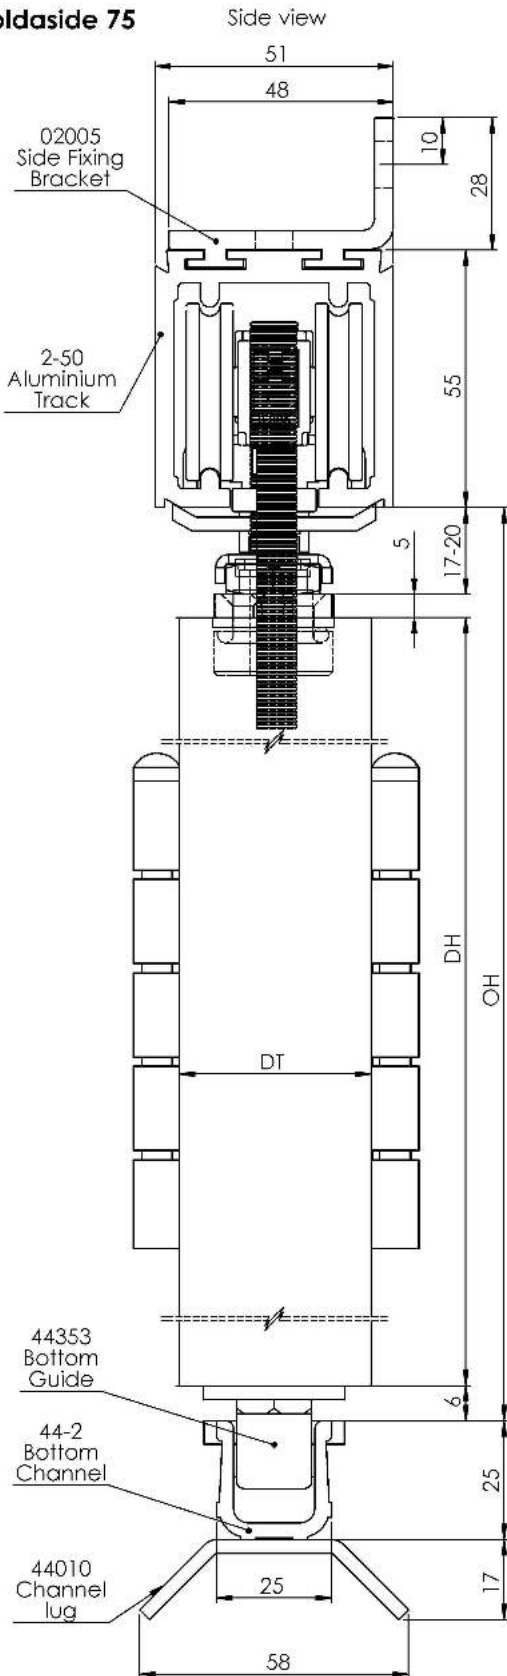

A robust pivot bearing is used to secure the end door within the set and the other panels are aligned by unobtrusive stainless steel concealed hinges, which can allow vertical, horizontal and depth adjustment after installation, to ensure a perfect fit.

Technical Specifications

- Maximum door weight: 75kg
- Maximum door height: 3000mm
- Maximum door width: 950mm
- Door thickness: 35mm - 55mm
- Track dimensions: 51mm (w) x 55mm (h)

Bottom guide

Top pivot assembly

4 wheel intermediate hanger

Bottom pivot assembly

Foldaside 75

Maximum door weight 75kg

DH - Door Height, maximum 3000mm

DWt - Door width, maximum 950mm

DT - Door Thickness, between 35mm and 55mm

OW - Opening width

OH - Opening height

Top view
Scale 1:13

Front view
with Butt Hinge
Scale 1:13

Front view
with Concealed Hinge
Scale 1:13

For further information on our products and services:

Tel: +44 (0)20 8545 6680 sales@coburn.co.uk