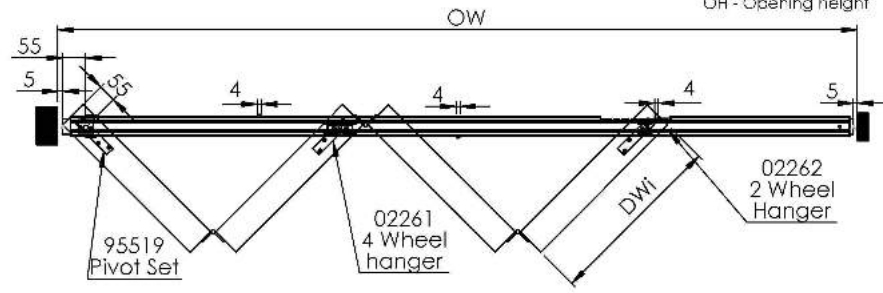

A robust pivot bearing is used to secure the end door within the set and the other panels are aligned by unobtrusive stainless steel concealed hinges, which can allow vertical, horizontal and depth adjustment after installation, to ensure a perfect fit.

Technical Specifications

- Maximum door weight: 75kg
- Maximum door height: 3000mm
- Maximum door width: 950mm
- Door thickness: 35mm - 55mm
- Track dimensions: 51mm (w) x 55mm (h)

Bottom guide

Top pivot assembly

4 wheel intermediate hanger

Bottom pivot assembly

Foldaside 75

Maximum door weight 75kg

DH - Door Height, maximum 3000mm

DWt - Door width, maximum 950mm

DT - Door Thickness, between 35mm and 55mm

OW - Opening width

OH - Opening height

Top view
Scale 1:13

Front view
with Butt Hinge
Scale 1:13

Front view
with Concealed Hinge
Scale 1:13

For further information on our products and services:

Tel: +44 (0)20 8545 6680 sales@coburn.co.uk