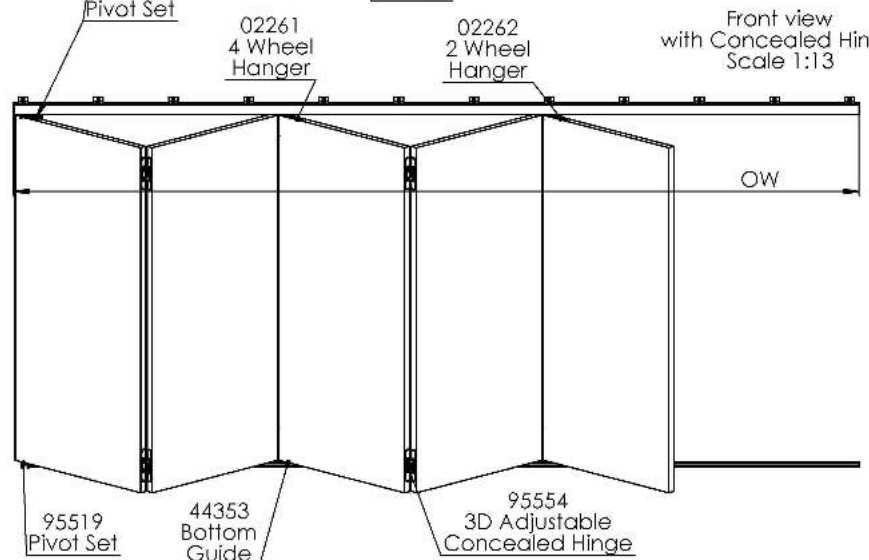

A robust pivot bearing is used to secure the end door within the set and the other panels are aligned by unobtrusive stainless steel concealed hinges, which can allow vertical, horizontal and depth adjustment after installation, to ensure a perfect fit.

Technical Specifications

- Maximum door weight: 75kg
- Maximum door height: 3000mm
- Maximum door width: 950mm
- Door thickness: 35mm - 55mm
- Track dimensions: 51mm (w) x 55mm (h)

Bottom guide

Top pivot assembly

4 wheel intermediate hanger

Bottom pivot assembly

Foldaside 75

Maximum door weight 75kg

DH - Door Height, maximum 3000mm

DWt - Door width, maximum 950mm

DT - Door Thickness, between 35mm and 55mm

OW - Opening width

OH - Opening height

Top view
Scale 1:13

Front view
with Butt Hinge
Scale 1:13

Front view
with Concealed Hinge
Scale 1:13

For further information on our products and services:

Tel: +44 (0)20 8545 6680 sales@coburn.co.uk