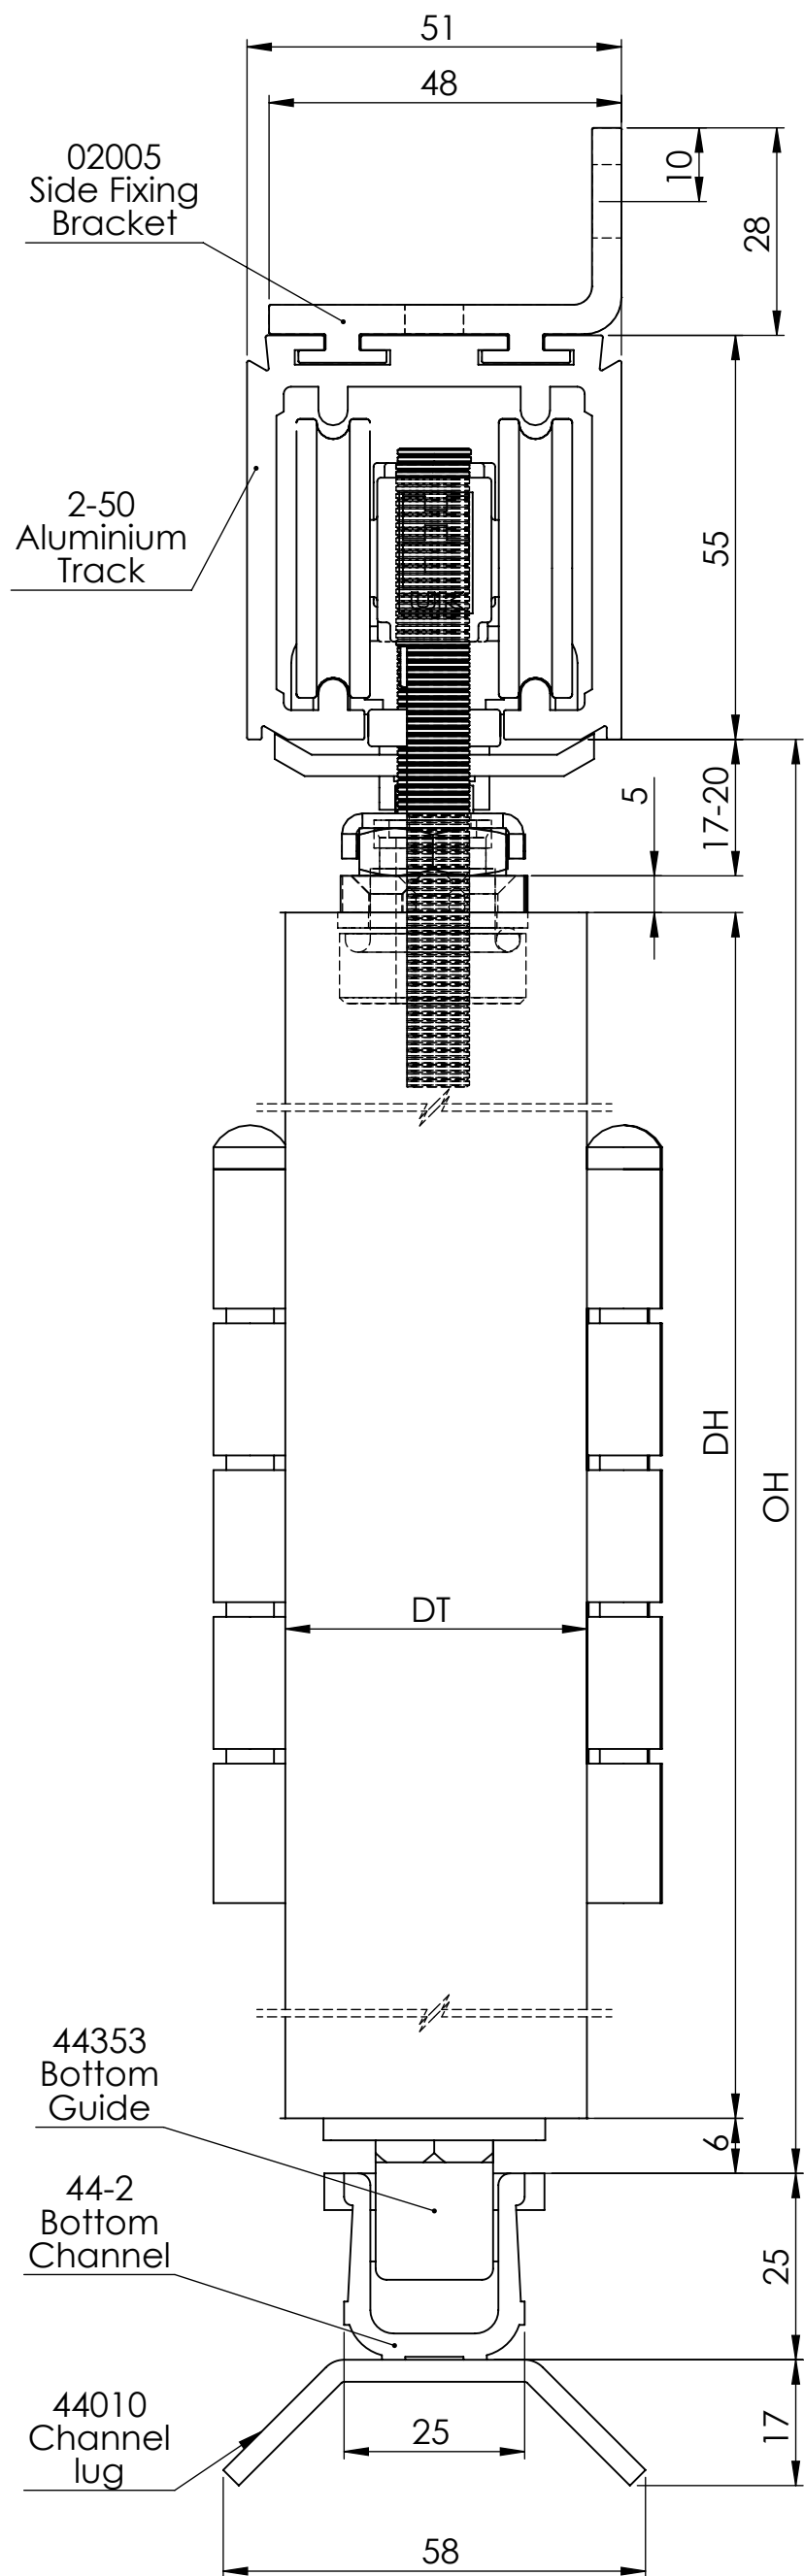

# Foldaside 75

Side view

Maximum door weight 75kg

DH - Door Height, maximum 3000mm

DWi - Door width, maximum 950mm

DT - Door thickness, between 30mm and 55mm

OW - Opening width

OH - Opening height

Top view  
Scale 1:13