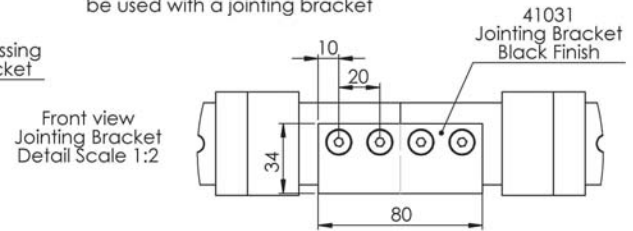

NOTE:
For doors over 1500mm wide but under 100kg a second track must be used with a jointing bracket