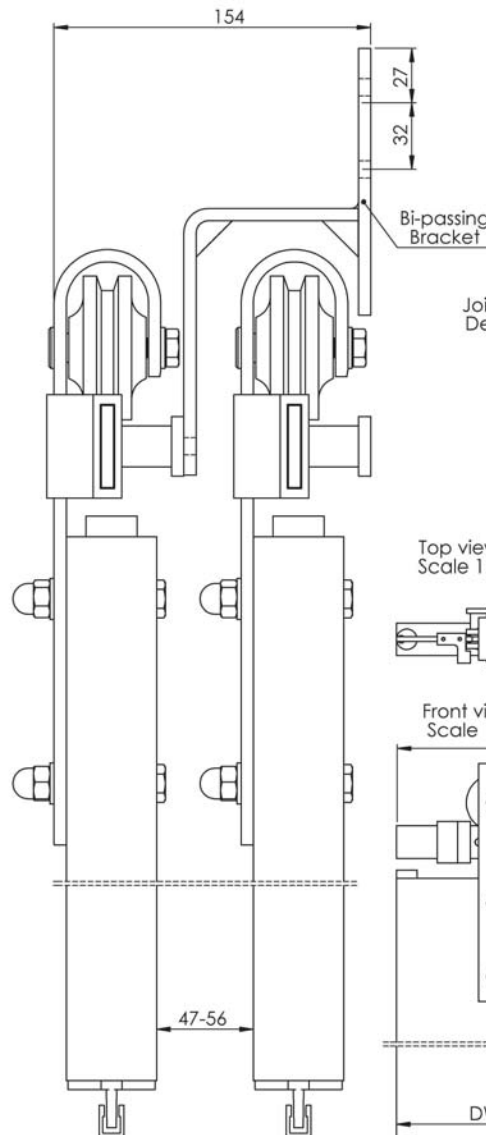

Soft Closer
(Fitted behind track)

Hanger

Track stop and anti-jump block

Guide

Technical Specifications

- Maximum Door Weight: 100kg
- Minimum Door Width: 550mm
- Door Thickness: 35mm - 44mm

Straight Hanger

Available Finishes

Available Finishes

Brushed 304 SS

Flat track 100

Maximum door weight 100kg

DH - Door height

DWi - Door width, minimum 550mm

DT - Door thickness, between 35mm and 44mm

OW - Opening width

OH - Opening height

Side view With Bi-passing Bracket

NOTE:
For doors over 1500mm wide but under 100kg a second track must be used with a jointing bracket

For further information on our products and services: