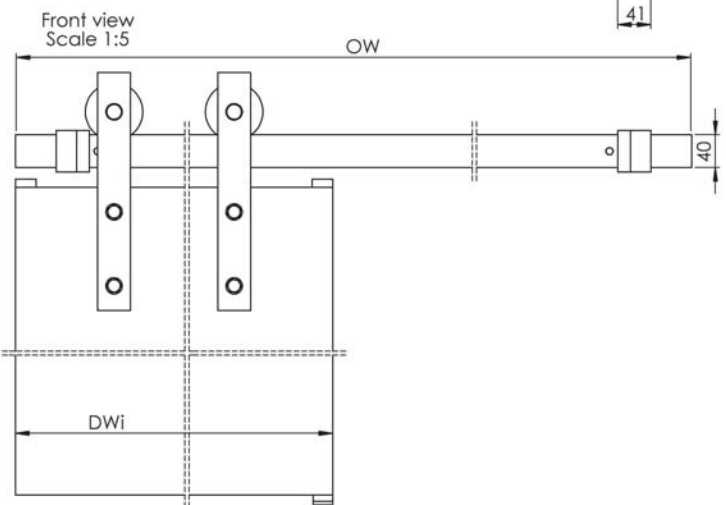

Soft Closer
(Fitted behind track)

Hanger

Track stop and anti-jump block

Guide

Technical Specifications

- Maximum Door Weight: 100kg
- Minimum Door Width: 550mm
- Door Thickness: 35mm - 44mm

Straight Hanger

Available Finishes

Available Finishes

Brushed 304 SS

Flat track 100

Maximum door weight 100kg

DH - Door height

DWi - Door width, minimum 550mm

DT - Door thickness, between 35mm and 44mm

OW - Opening width

OH - Opening height

Side view With Bi-passing Bracket

NOTE:
For doors over 1500mm wide but under 100kg a second track must be used with a jointing bracket

For further information on our products and services: