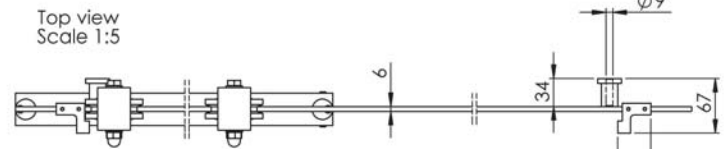

Available Finishes

Brushed 304 SS

Flat track 100

Maximum door weight 100kg

DH - Door height

DWi - Door width, minimum 550mm

DT - Door thickness, between 35mm and 44mm

OW - Opening width

OH - Opening height

Side view With Bi-passing Bracket

NOTE:
For doors over 1500mm wide but under 100kg a second track must be used with a jointing bracket

For further information on our products and services: