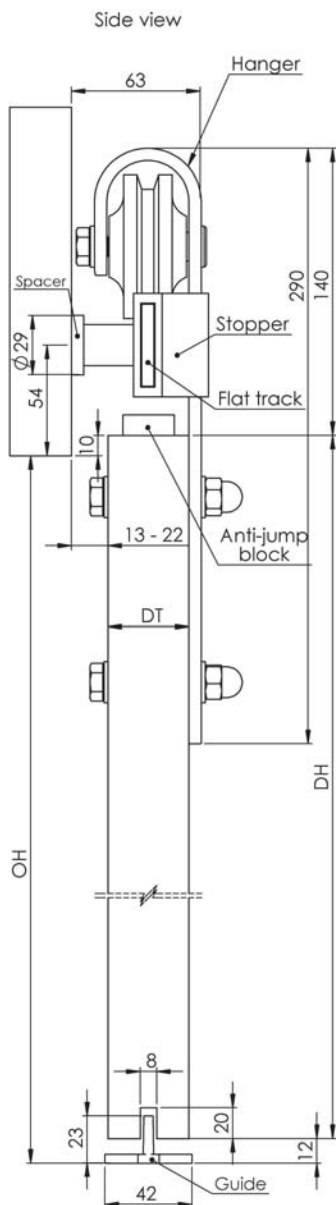

Soft Closer
(Fitted behind track)

Hanger

Track stop and anti-jump block

Guide

Technical Specifications

- Maximum Door Weight: 100kg
- Minimum Door Width: 550mm
- Door Thickness: 35mm - 44mm

Straight Hanger

Available Finishes

Available Finishes

Brushed 304 SS

Flat track 100

Maximum door weight 100kg

DH - Door height

DWi - Door width, minimum 550mm

DT - Door thickness, between 35mm and 44mm

OW - Opening width

OH - Opening height

Side view With Bi-passing Bracket

NOTE:
For doors over 1500mm wide but under 100kg a second track must be used with a jointing bracket

For further information on our products and services: