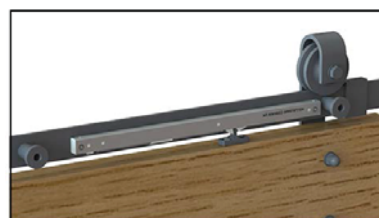

Flat Track 100

Sliding & Folding Door Systems

Product Overview

The Flat Track 100 sliding hardware with its various finishes and hanger styles is just as at home in a trendy café or loft apartment as it is in a barn conversion, cottage or renovation on a listed building.

For doors up to 100kg with nylon bearing wheels offering smooth silent operation across the flat bar, the Flat Track 100 system offers aesthetic appeal and versatility including new soft closing and bi-passing bracket options without compromising on performance.

Features

- Durable steel hangers with PA66 nylon wheels run effortlessly and silently across a solid flat track
- Nylon wheels supplied with precision sealed ball bearings
- Anti-jump blocks prevent door from being removed from track
- Soft closing available, concealed behind the flat bar track
- Easy to install
- Choice of hanger styles and finishes available
- For internal use only

Soft Closer
(Fitted behind track)

Hanger

Track stop and anti-jump block

Guide

Technical Specifications

- Maximum Door Weight: 100kg
- Minimum Door Width: 550mm
- Door Thickness: 35mm - 44mm

Straight Hanger

Available Finishes