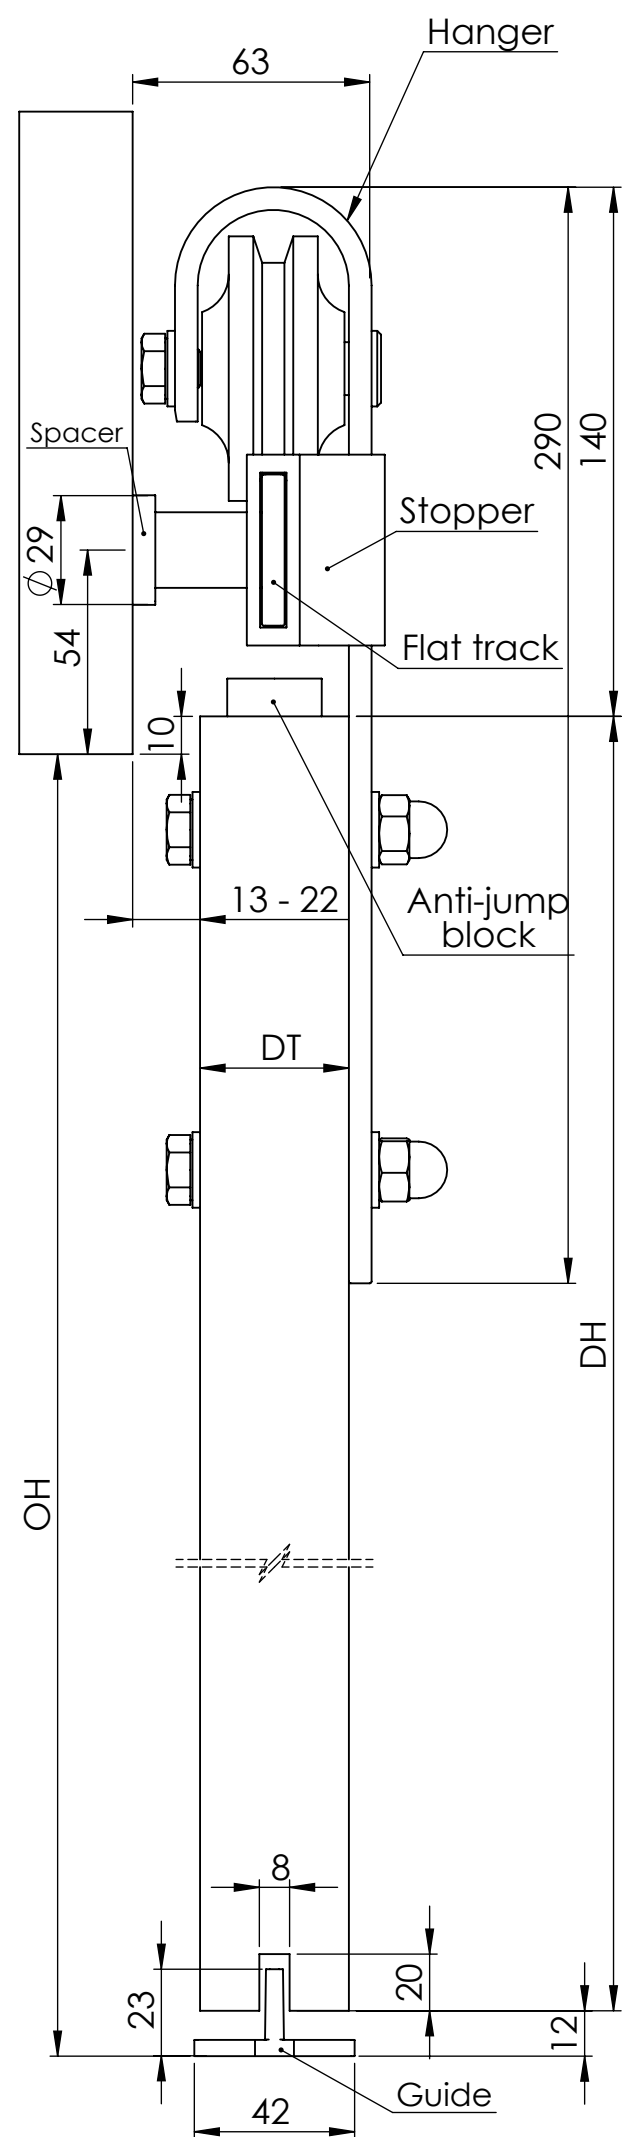

# Flat track 100

Maximum door weight 100kg

DH - Door height

DWi - Door width, minimum 550mm

DT - Door thickness, between 35mm and 44mm

OW - Opening width

OH - Opening height

Side view

Side view  
With Bi-passing Bracket

**NOTE:**

For doors over 1500mm wide but under 100kg a second track must be used with a jointing bracket

Front view  
Jointing Bracket  
Detail Scale 1:2

Top view  
Jointing Bracket Detail  
Scale 1:2

Top view  
Scale 1:5

Front view  
Scale 1:5