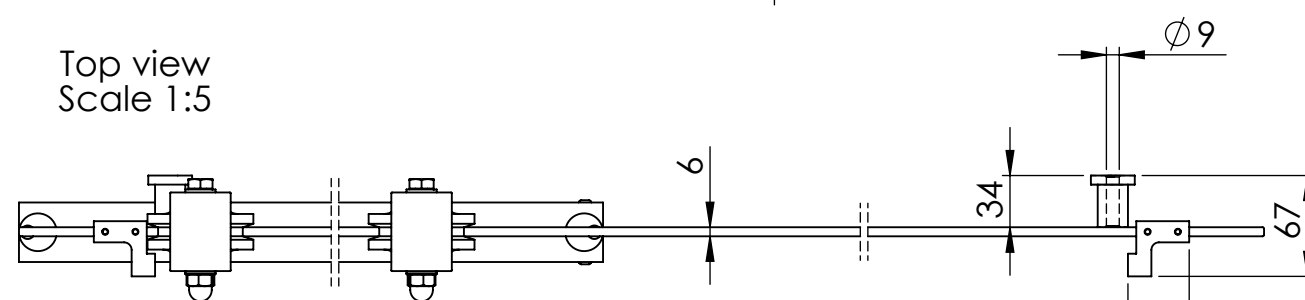

# Flat track 100

Maximum door weight 100kg

DH - Door height

DWi - Door width, minimum 550mm

DT - Door thickness, between 35mm and 44mm

OW - Opening width

OH - Opening height

Side view

Side view  
With Bi-passing Bracket

**NOTE:**

For doors over 1500mm wide but under 100kg a second track must be used with a jointing bracket

Front view  
Jointing Bracket  
Detail Scale 1:2

Top view  
Jointing Bracket Detail  
Scale 1:2

Top view  
Scale 1:5

Front view  
Scale 1:5