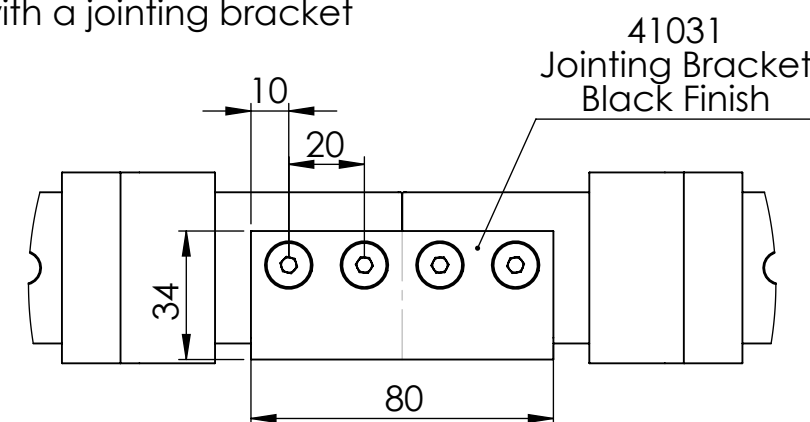

# Flat track 100

Maximum door weight 100kg

DH - Door height

DWi - Door width, minimum 550mm

DT - Door thickness, between 35mm and 44mm

OW - Opening width

OH - Opening height

Side view

Side view  
With Bi-passing Bracket

**NOTE:**

For doors over 1500mm wide but under 100kg a second track must be used with a jointing bracket

Front view  
Jointing Bracket  
Detail Scale 1:2

Top view  
Jointing Bracket Detail  
Scale 1:2

Top view  
Scale 1:5

Front view  
Scale 1:5