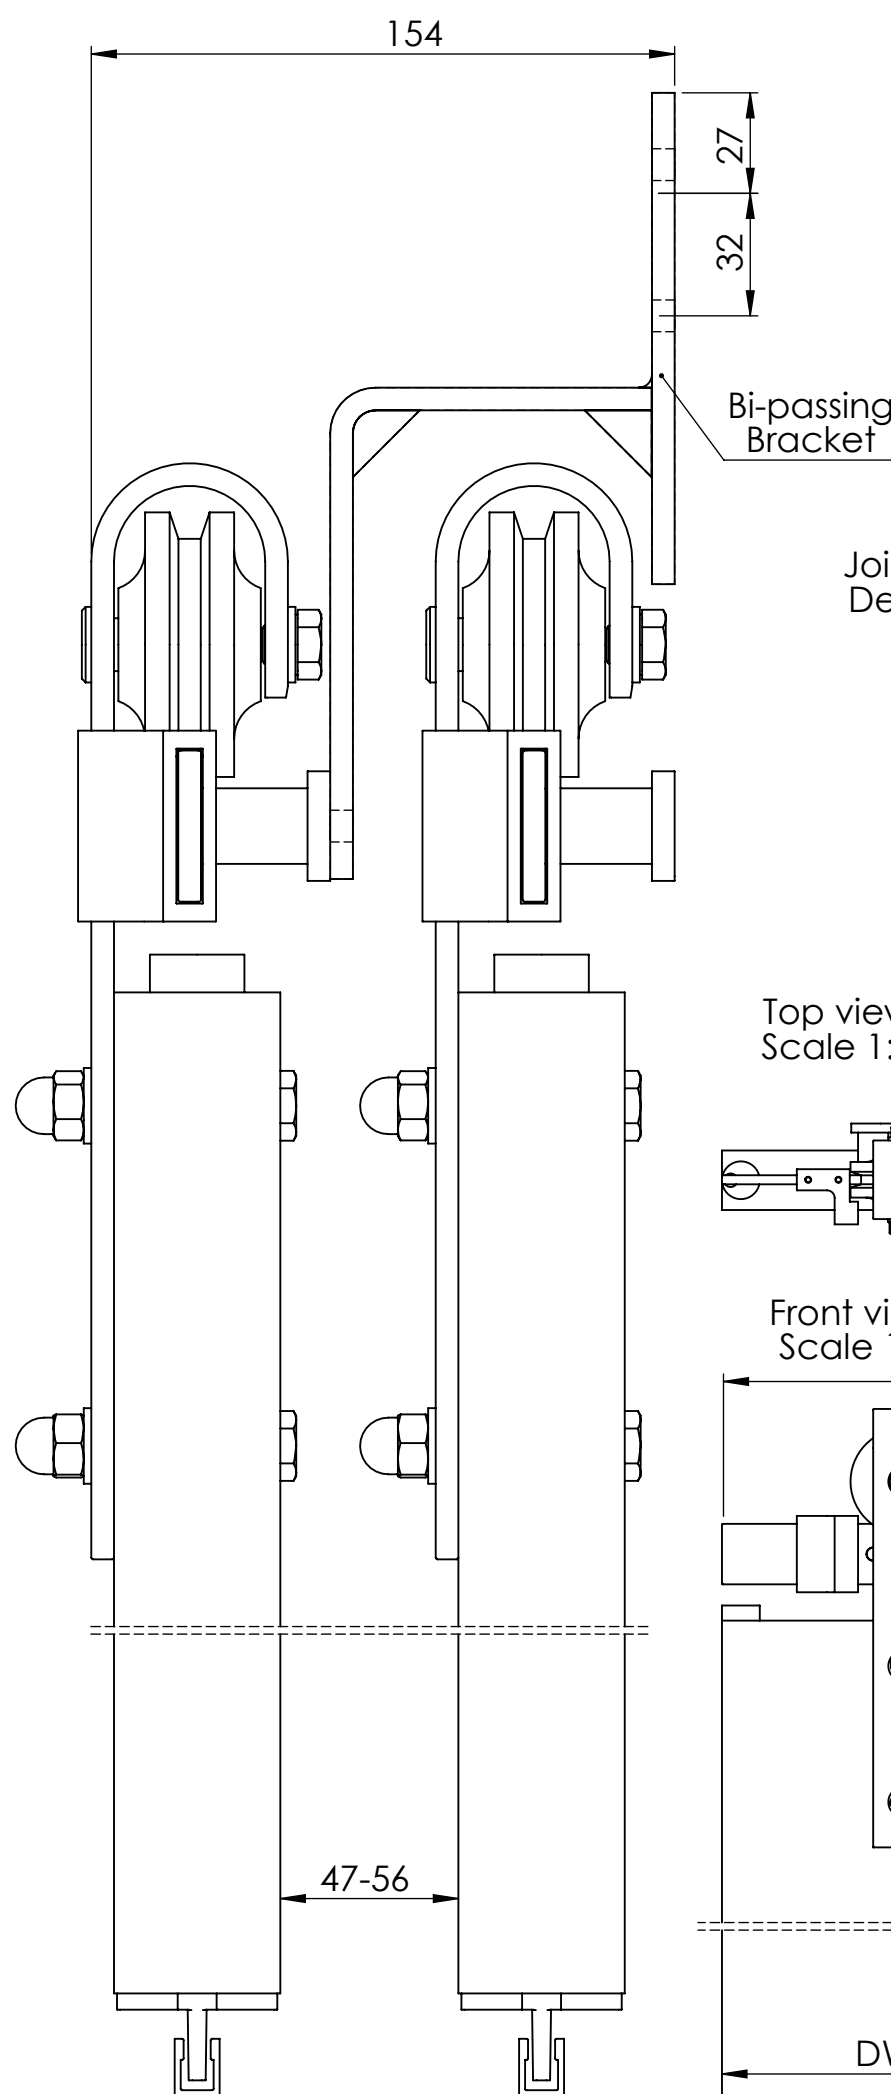

# Flat track 100

Maximum door weight 100kg

DH - Door height

DWi - Door width, minimum 550mm

DT - Door thickness, between 35mm and 44mm

OW - Opening width

OH - Opening height

Side view

Side view  
With Bi-passing Bracket

**NOTE:**

For doors over 1500mm wide but under 100kg a second track must be used with a jointing bracket

Front view  
Jointing Bracket  
Detail Scale 1:2

Top view  
Jointing Bracket Detail  
Scale 1:2

Top view  
Scale 1:5

Front view  
Scale 1:5