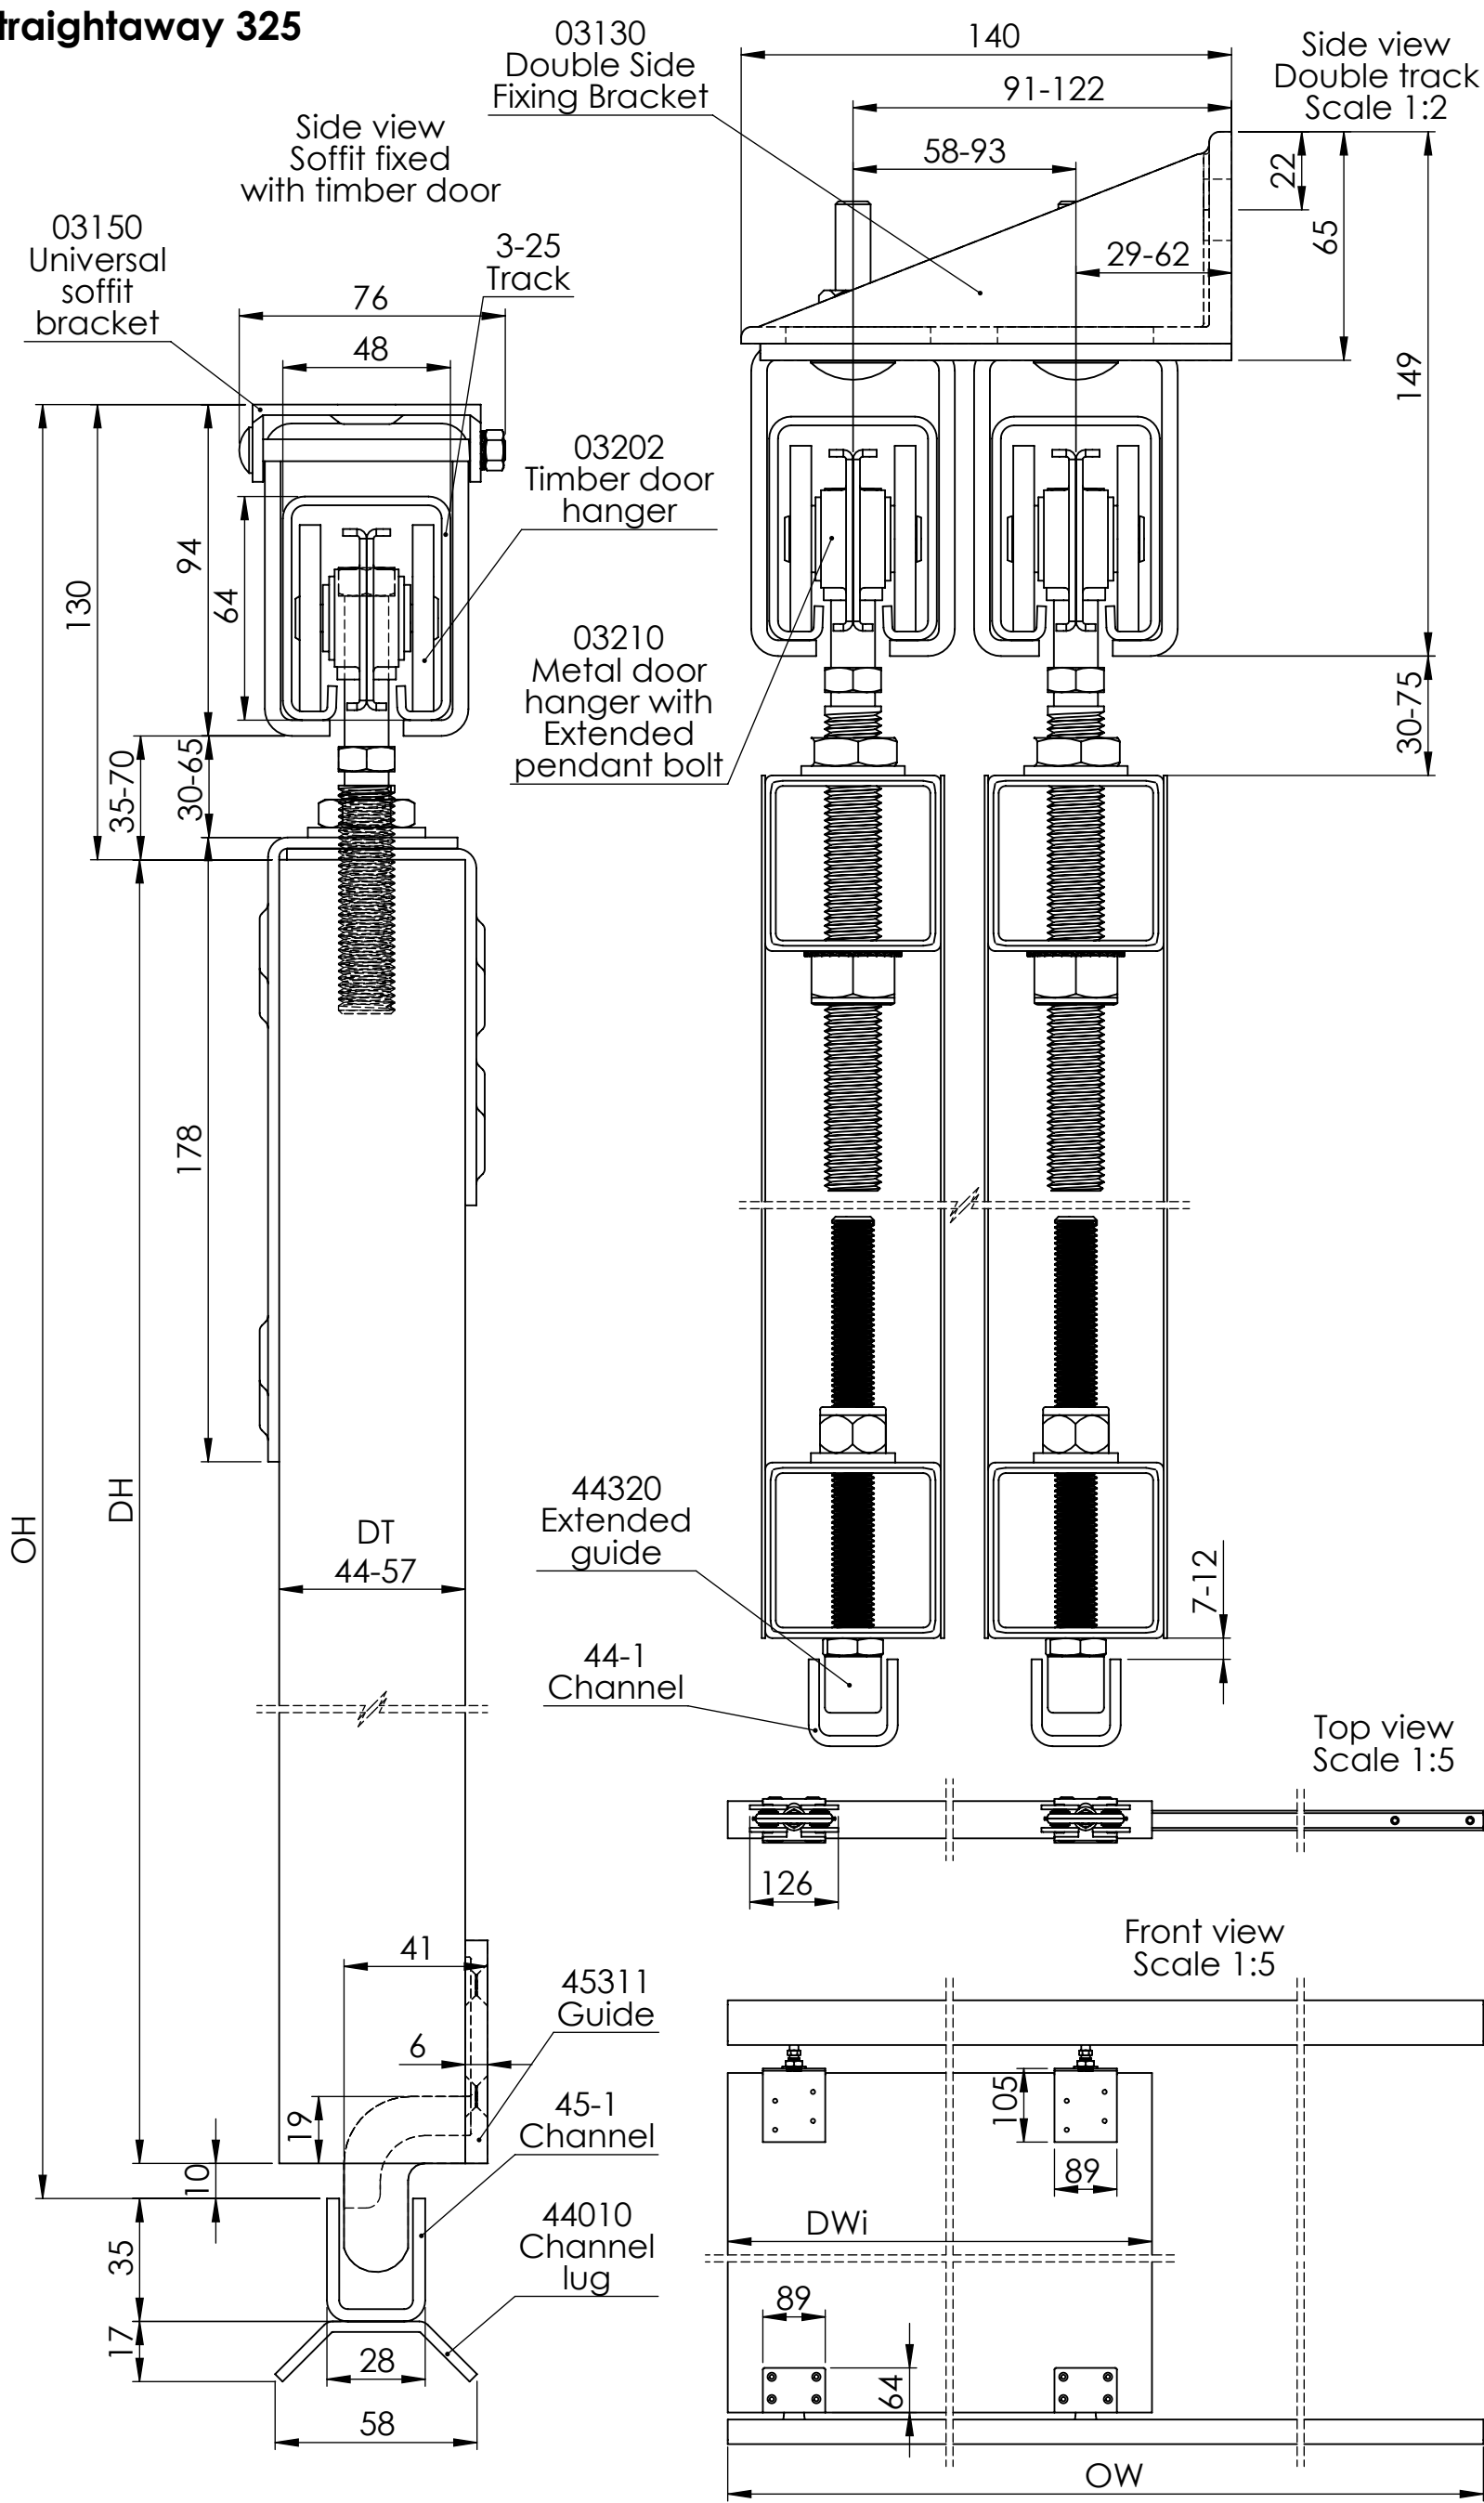

Straightaway 325

Maximum door weight
 For single track: 600kg
 For double track: 365kg

DH - Door height
 For single track maximum 6000mm
 For double track maximum 3600mm

DWi - Door width

DT - Door thickness,
 For timber doors between 44mm and 57mm
 For metal doors Recommended min. 50mm

OW - Opening width

OH - Opening height