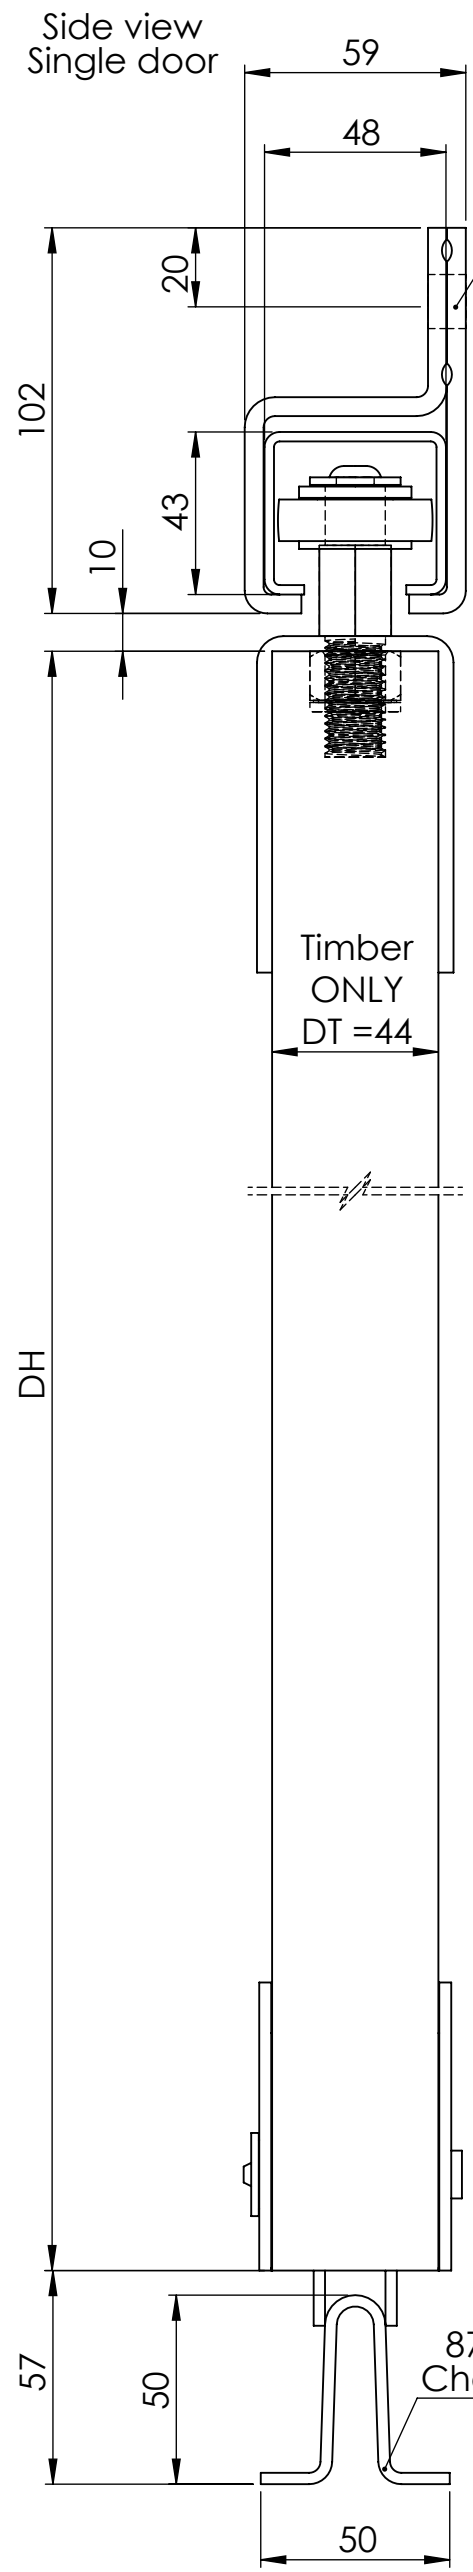

Straightaway 865

Maximum door weight 250kg

DH - Door height, maximum 3500mm

DWi - Door width

DT - Door thickness

For metal doors minimum 50mm
For timber doors 44mm ONLY

OW - Opening width

OH - Opening height

08100
Side fixing
bracket

08130
Double side
wall
bracket

8-25
Track

08344
Timber door
guide

87431
Timber door
roller

Angle slotted for wheel
90mm(LONG) x 30mm(WIDE)

Side view
Double parallel doors

Top view
with timber doors
Scale 1:2

Front view
with timber doors
Scale 1:2

87430
Metal door
roller

Recomended
4x ϕ 10mm bolts