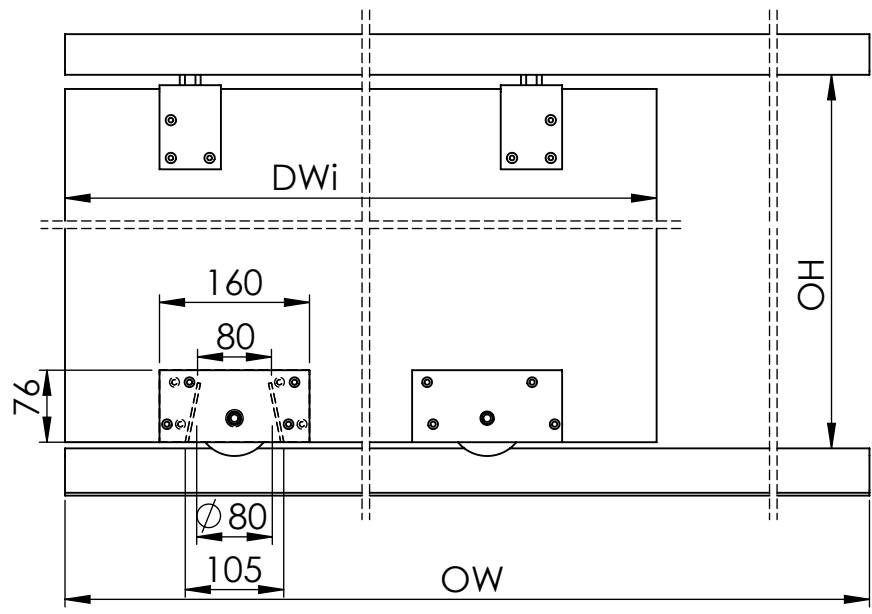

Straightaway 865

Maximum door weight 250kg

DH - Door height, maximum 3500mm

DWi - Door width

DT - Door thickness

For metal doors minimum 50mm
For timber doors 44mm ONLY

OW - Opening width

OH - Opening height

08100
Side fixing
bracket

08130
Double side
wall
bracket

8-25
Track

08344
Timber door
guide

87431
Timber door
roller

Angle slotted for wheel
90mm(LONG) x 30mm(WIDE)

Side view
Double parallel doors

Top view
with timber doors
Scale 1:2

Front view
with timber doors
Scale 1:2

87430
Metal door
roller

Recomended
4x ϕ 10mm bolts