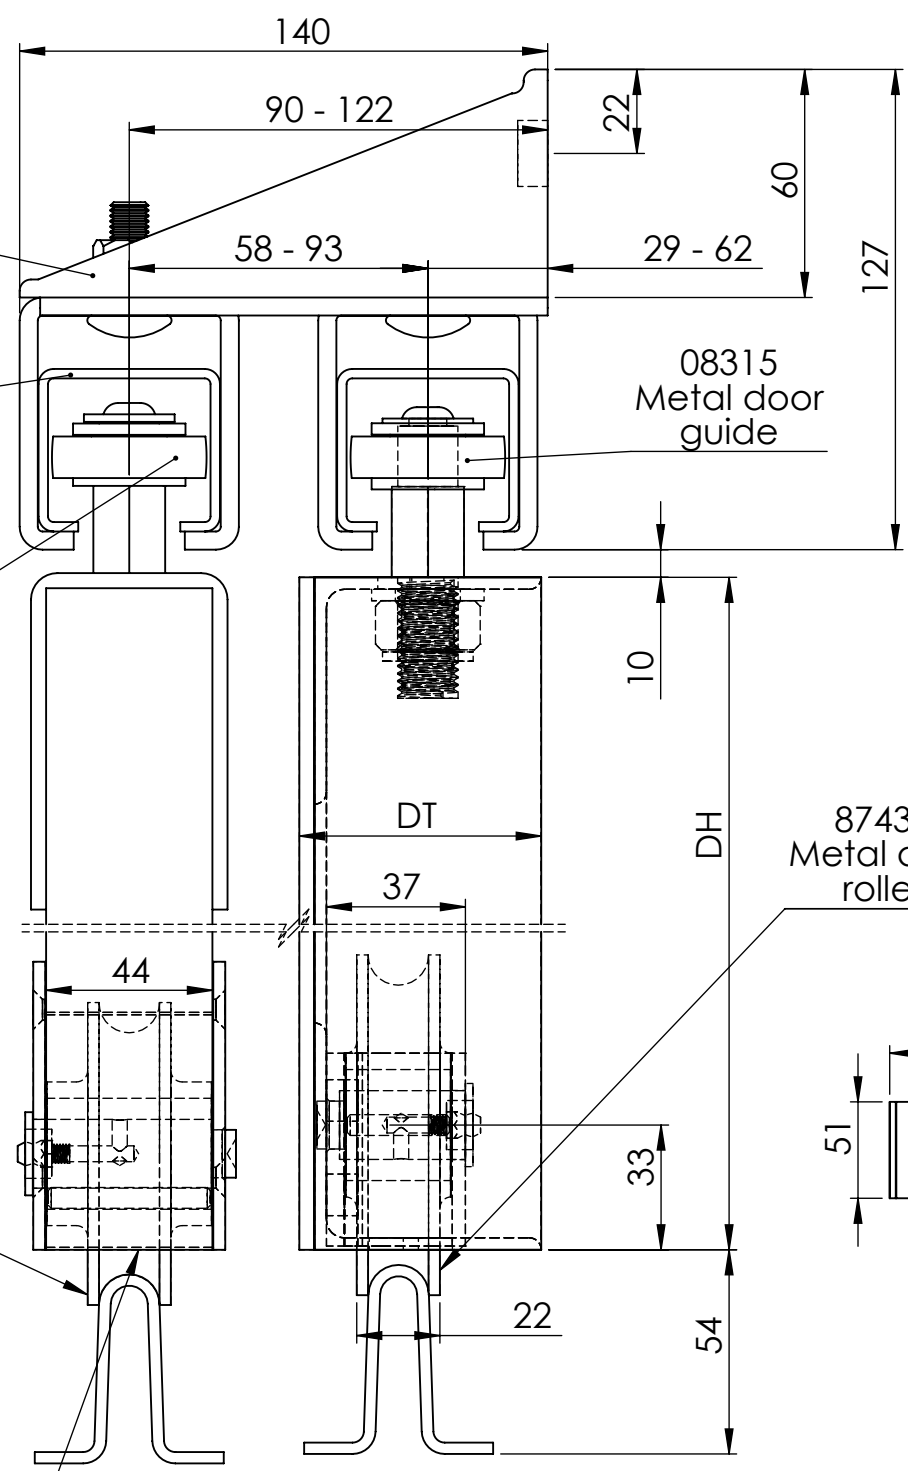

Straightaway 865

Maximum door weight 250kg

DH - Door height, maximum 3500mm

DWi - Door width

DT - Door thickness

For metal doors minimum 50mm
For timber doors 44mm ONLY

OW - Opening width

OH - Opening height

08100
Side fixing
bracket

08130
Double side
wall
bracket

8-25
Track

08344
Timber door
guide

87431
Timber door
roller

Angle slotted for wheel
90mm(LONG) x 30mm(WIDE)

Side view
Double parallel doors

Top view
with timber doors
Scale 1:2

Front view
with timber doors
Scale 1:2

87430
Metal door
roller

Recomended
4x ϕ 10mm bolts