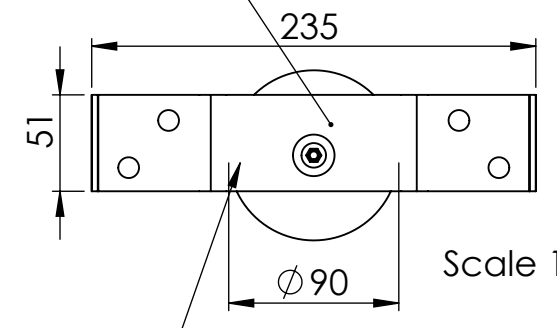

Straightaway 865

Maximum door weight 250kg

DH - Door height, maximum 3500mm

DWi - Door width

DT - Door thickness

For metal doors minimum 50mm
For timber doors 44mm ONLY

OW - Opening width

OH - Opening height

08100
Side fixing
bracket

08130
Double side
wall
bracket

8-25
Track

08344
Timber door
guide

87431
Timber door
roller

Angle slotted for wheel
90mm(LONG) x 30mm(WIDE)

Side view
Double parallel doors

Top view
with timber doors
Scale 1:2

Front view
with timber doors
Scale 1:2

87430
Metal door
roller

Recomended
4x ϕ 10mm bolts