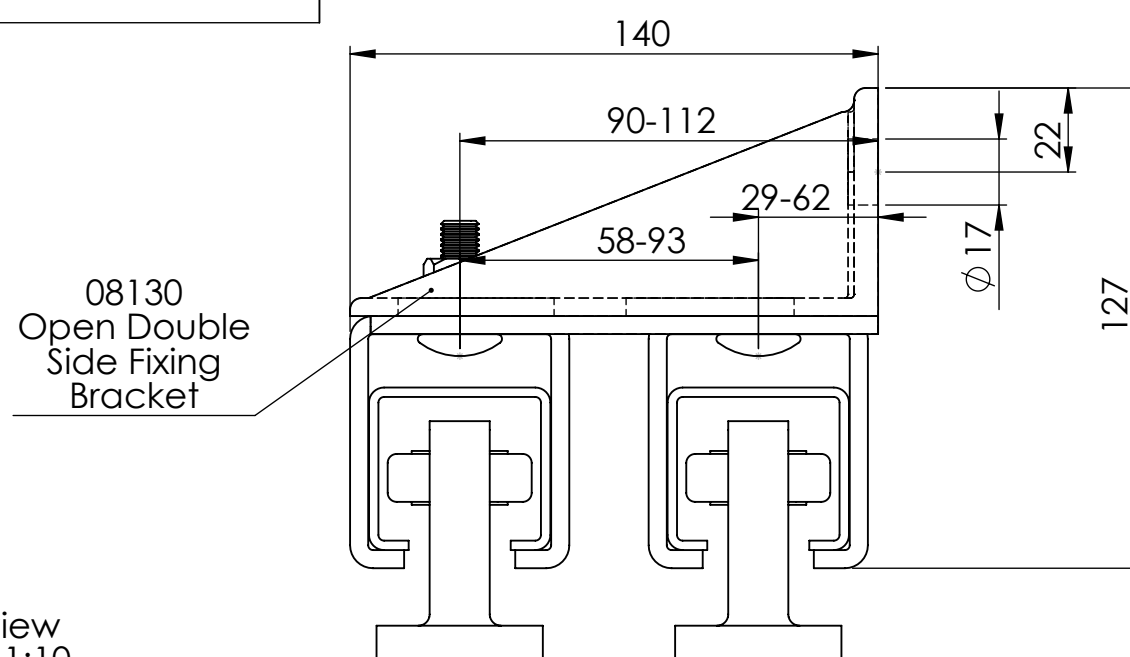

Straightaway 720

Maximum door weight 400kg

Side view
Side fixed

Side view
Soffit fixed

DH - Door height, maximum 3500mm

DWi - Door width

DT - Door thickness, minimum 44mm

OW - Opening width

OH - Opening height

Side view
Soffit fixed with
double track
Scale 1:2

Top view
Scale 1:10

Front view
Scale 1:10