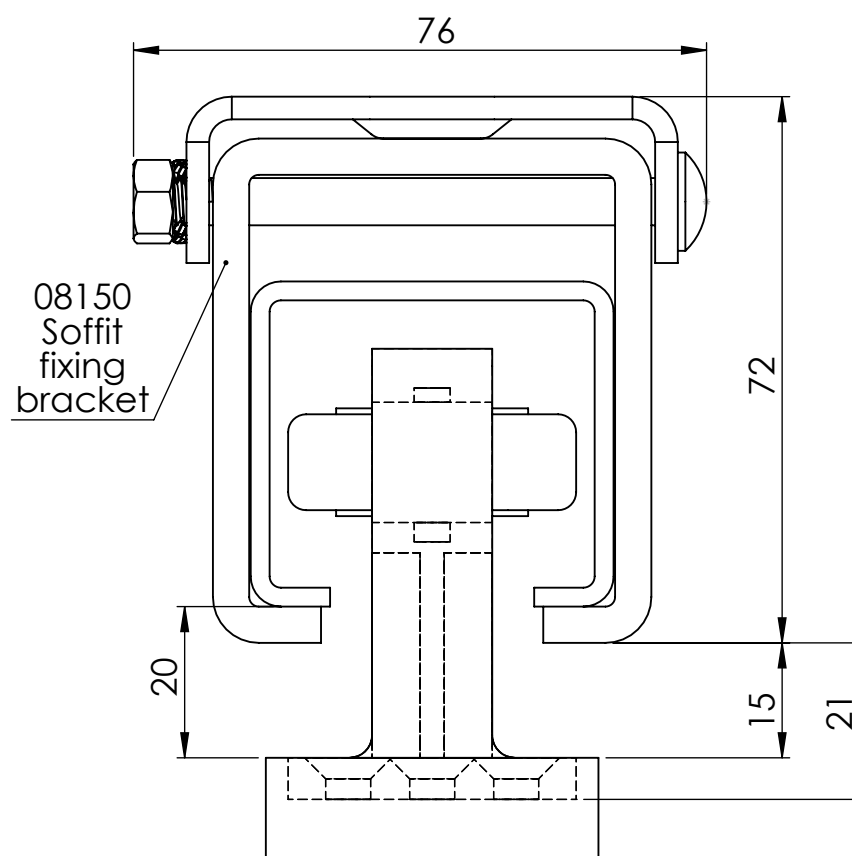

Straightaway 720

Maximum door weight 400kg

Side view
Side fixed

Side view
Soffit fixed

DH - Door height, maximum 3500mm

DWi - Door width

DT - Door thickness, minimum 44mm

OW - Opening width

OH - Opening height

Side view
Soffit fixed with
double track
Scale 1:2

Top view
Scale 1:10

Front view
Scale 1:10