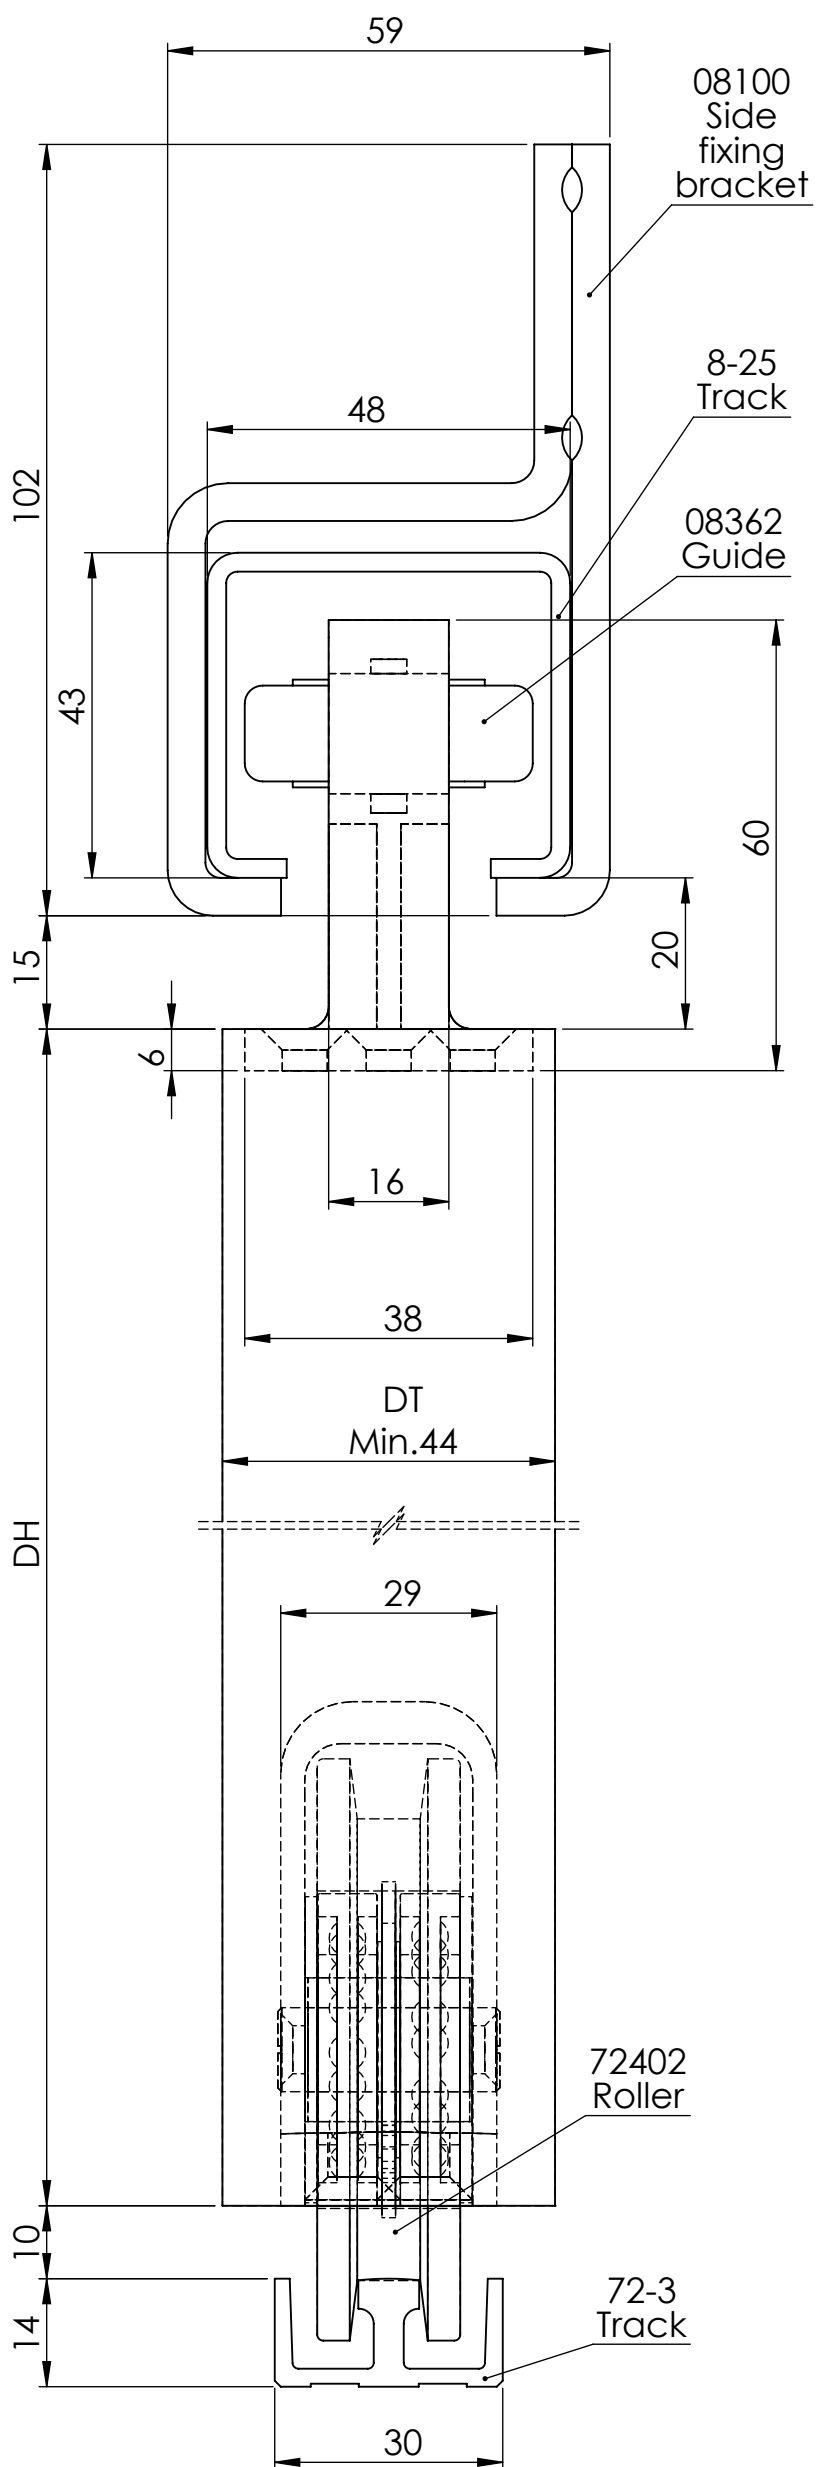

Straightaway 720

Maximum door weight 400kg

Side view
Side fixed

Side view
Soffit fixed

DH - Door height, maximum 3500mm

DWi - Door width

DT - Door thickness, minimum 44mm

OW - Opening width

OH - Opening height

Side view
Soffit fixed with
double track
Scale 1:2

Top view
Scale 1:10

Front view
Scale 1:10