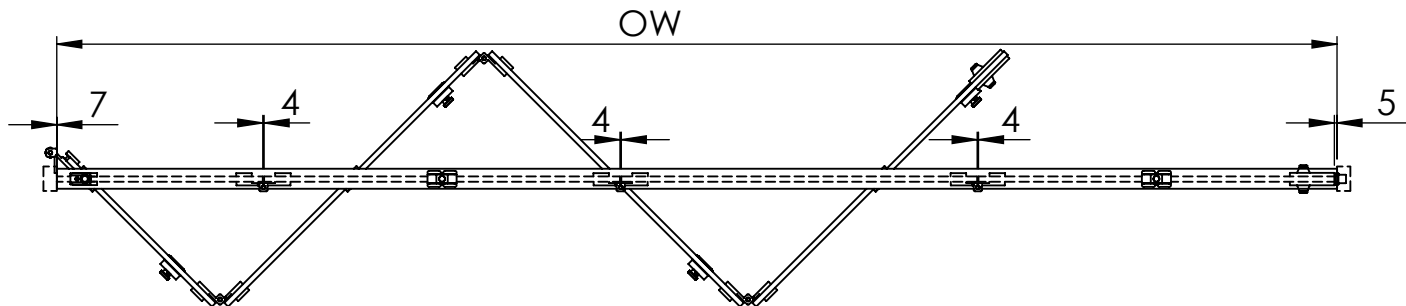

Crystalline Folding CF60

Maximum door weight 60kg
 DH - Door height, maximum 2500mm
 DT - Door thickness, 10mm or 12mm
 DWi - Door width, maximum 800mm
 OW - Opening width
 OH - Opening height
 Max 5½ panels can connect together

*Top and bottom pivots are not to be used with glass to wall hinges