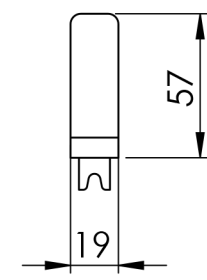

STRAIGHTAWAY 700 / 700SS

Maximum door weight 115kg
 DH - Door height, maximum 2400mm
 DWI - Door width, minimum 1/3DH
 DT - Door thickness, between 30mm and 60mm
 OW - Opening width
 OH - Opening height

Side view

70402
Bottom Roller
Scale 1:3

74402
Stainless Steel
Bottom Roller
Scale 1:3

64402
Bottom Roller
Scale 1:3

Side view with
stainless steel
components

Top view with stainless steel components
Scale 1:5

Front view with stainless steel components
Scale 1:5

Alternate track

Alternate track and roller