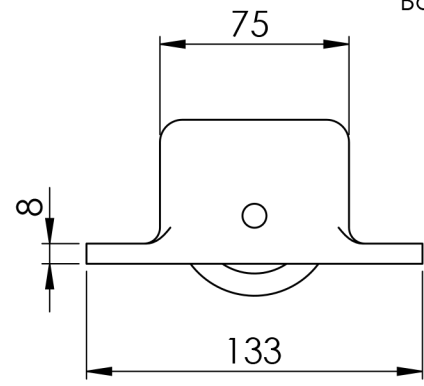

STRAIGHTAWAY 700 / 700SS

Maximum door weight 115kg
 DH - Door height, maximum 2400mm
 DWI - Door width, minimum 1/3DH
 DT - Door thickness, between 30mm and 60mm
 OW - Opening width
 OH - Opening height

Side view

70402
Bottom Roller
Scale 1:3

74402
Stainless Steel
Bottom Roller
Scale 1:3

64402
Bottom Roller
Scale 1:3

Side view with
stainless steel
components

Top view with stainless steel components
Scale 1:5

Front view with stainless steel components
Scale 1:5

Alternate track

Alternate track and roller