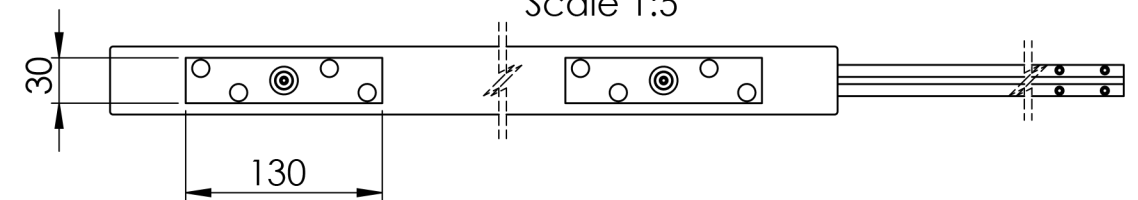

STRAIGHTAWAY 700 / 700SS

Maximum door weight 115kg
 DH - Door height, maximum 2400mm
 DWI - Door width, minimum 1/3DH
 DT - Door thickness, between 30mm and 60mm
 OW - Opening width
 OH - Opening height

Side view

70402
Bottom Roller
Scale 1:3

74402
Stainless Steel
Bottom Roller
Scale 1:3

64402
Bottom Roller
Scale 1:3

Side view with
stainless steel
components

Top view with stainless steel components
Scale 1:5

Front view with stainless steel components
Scale 1:5

Alternate track

Alternate track and roller