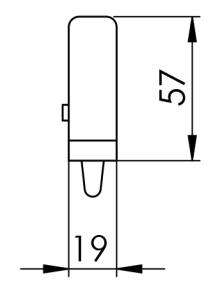

STRAIGHTAWAY 700 / 700SS

Maximum door weight 115kg
 DH - Door height, maximum 2400mm
 DWI - Door width, minimum 1/3DH
 DT - Door thickness, between 30mm and 60mm
 OW - Opening width
 OH - Opening height

Side view

70402
Bottom Roller
Scale 1:3

74402
Stainless Steel
Bottom Roller
Scale 1:3

64402
Bottom Roller
Scale 1:3

Side view with
stainless steel
components

Top view with stainless steel components
Scale 1:5

Front view with stainless steel components
Scale 1:5

Alternate track

Alternate track and roller