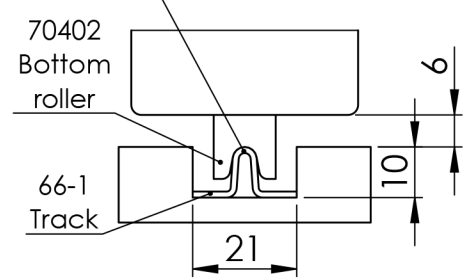

STRAIGHTAWAY 700 / 700SS

Maximum door weight 115kg
 DH - Door height, maximum 2400mm
 DWI - Door width, minimum 1/3DH
 DT - Door thickness, between 30mm and 60mm
 OW - Opening width
 OH - Opening height

Side view

70402
Bottom Roller
Scale 1:3

74402
Stainless Steel
Bottom Roller
Scale 1:3

64402
Bottom Roller
Scale 1:3

Side view with
stainless steel
components

Top view with stainless steel components
Scale 1:5

Front view with stainless steel components
Scale 1:5

Alternate track

Alternate track and roller