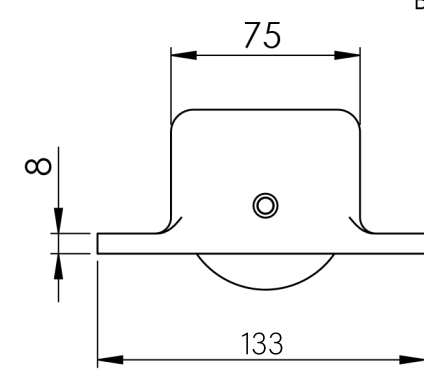

STRAIGHTAWAY 700 / 700SS

Maximum door weight 115kg
 DH - Door height, maximum 2400mm
 DWI - Door width, minimum 1/3DH
 DT - Door thickness, between 30mm and 60mm
 OW - Opening width
 OH - Opening height

Side view

70402
Bottom Roller
Scale 1:3

74402
Stainless Steel
Bottom Roller
Scale 1:3

64402
Bottom Roller
Scale 1:3

Side view with
stainless steel
components

Top view with stainless steel components
Scale 1:5

Front view with stainless steel components
Scale 1:5

Alternate track

Alternate track and roller