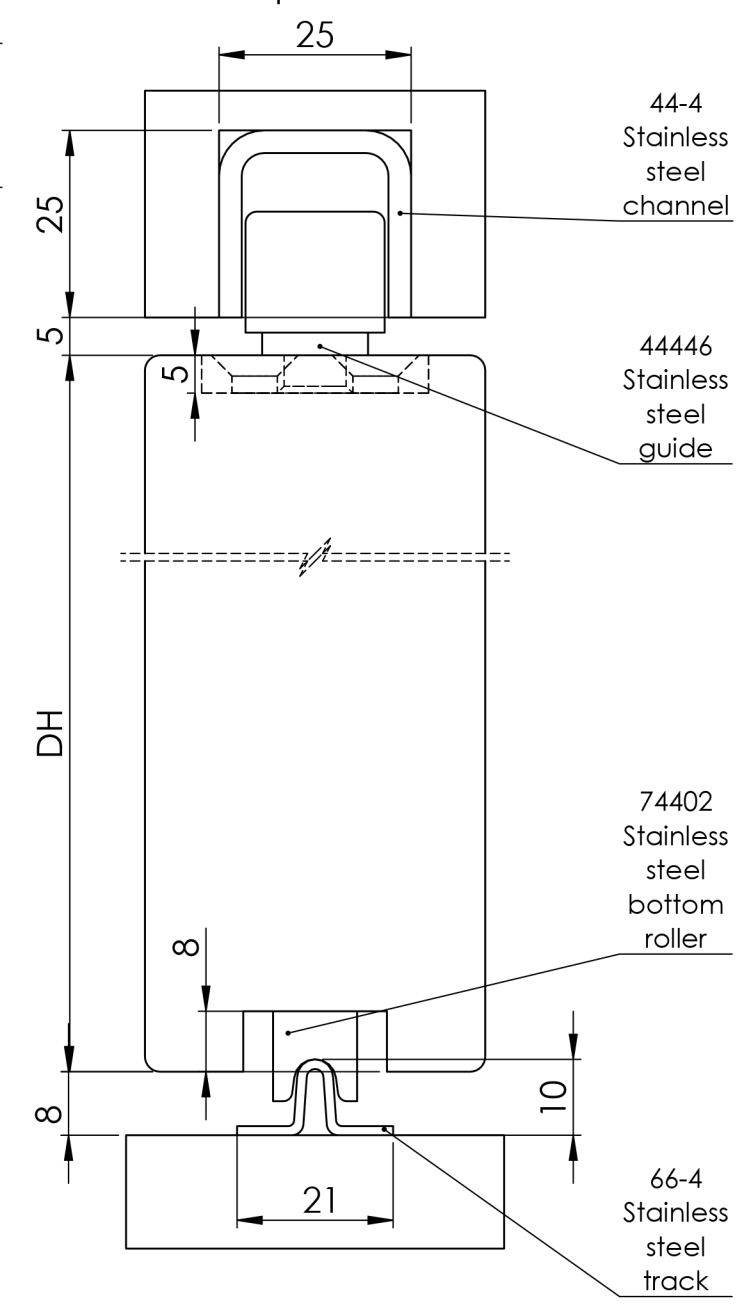

STRAIGHTAWAY 700 / 700SS

Maximum door weight 115kg
 DH - Door height, maximum 2400mm
 DWI - Door width, minimum 1/3DH
 DT - Door thickness, between 30mm and 60mm
 OW - Opening width
 OH - Opening height

Side view

70402
Bottom Roller
Scale 1:3

74402
Stainless Steel
Bottom Roller
Scale 1:3

64402
Bottom Roller
Scale 1:3

Side view with
stainless steel
components

Top view with stainless steel components
Scale 1:5

Front view with stainless steel components
Scale 1:5

Alternate track

Alternate track and roller