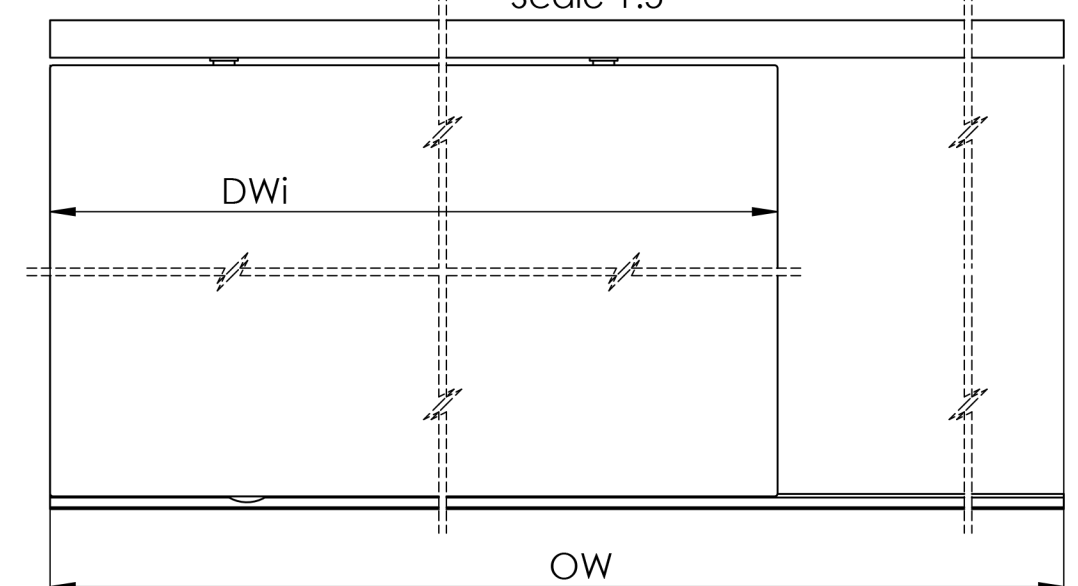

STRAIGHTAWAY 700 / 700SS

Maximum door weight 115kg
 DH - Door height, maximum 2400mm
 DWI - Door width, minimum 1/3DH
 DT - Door thickness, between 30mm and 60mm
 OW - Opening width
 OH - Opening height

Side view

70402
Bottom Roller
Scale 1:3

74402
Stainless Steel
Bottom Roller
Scale 1:3

64402
Bottom Roller
Scale 1:3

Side view with
stainless steel
components

Top view with stainless steel components
Scale 1:5

Front view with stainless steel components
Scale 1:5

Alternate track

Alternate track and roller