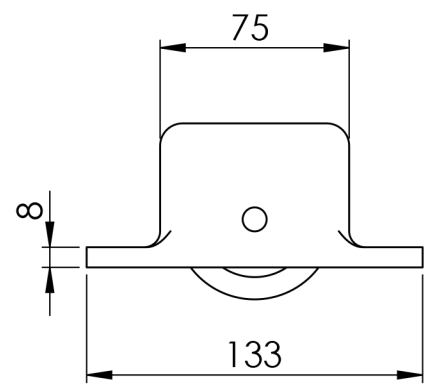

STRAIGHTAWAY 700 / 700SS

Maximum door weight 115kg
 DH - Door height, maximum 2400mm
 DWI - Door width, minimum 1/3DH
 DT - Door thickness, between 30mm and 60mm
 OW - Opening width
 OH - Opening height

Side view

70402
Bottom Roller
Scale 1:3

74402
Stainless Steel
Bottom Roller
Scale 1:3

64402
Bottom Roller
Scale 1:3

Side view with
stainless steel
components

Top view with stainless steel components
Scale 1:5

Front view with stainless steel components
Scale 1:5

Alternate track

Alternate track and roller