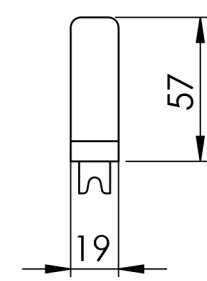

STRAIGHTAWAY 700 / 700SS

Maximum door weight 115kg
 DH - Door height, maximum 2400mm
 DWI - Door width, minimum 1/3DH
 DT - Door thickness, between 30mm and 60mm
 OW - Opening width
 OH - Opening height

Side view

70402
Bottom Roller
Scale 1:3

74402
Stainless Steel
Bottom Roller
Scale 1:3

64402
Bottom Roller
Scale 1:3

Side view with
stainless steel
components

Top view with stainless steel components
Scale 1:5

Front view with stainless steel components
Scale 1:5

Alternate track

Alternate track and roller