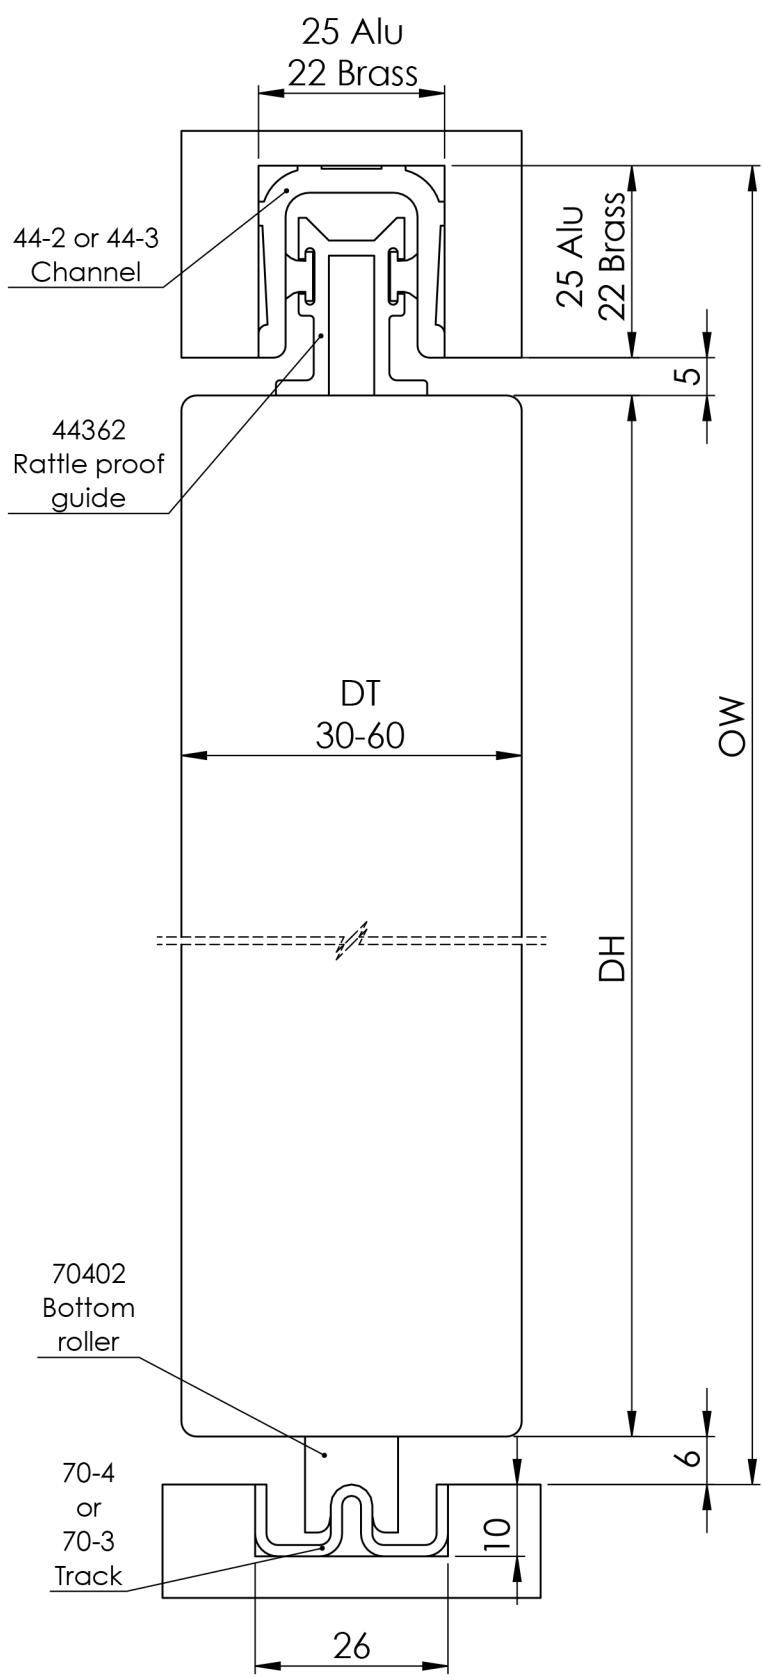

STRAIGHTAWAY 700 / 700SS

Maximum door weight 115kg
 DH - Door height, maximum 2400mm
 DWI - Door width, minimum 1/3DH
 DT - Door thickness, between 30mm and 60mm
 OW - Opening width
 OH - Opening height

Side view

70402
Bottom Roller
Scale 1:3

74402
Stainless Steel
Bottom Roller
Scale 1:3

64402
Bottom Roller
Scale 1:3

Side view with
stainless steel
components

Top view with stainless steel components
Scale 1:5

Front view with stainless steel components
Scale 1:5

Alternate track

Alternate track and roller