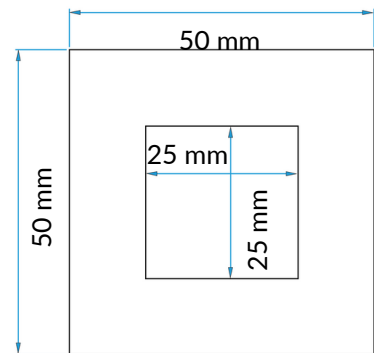

Coburn Trackless

Technical Specifications:

- Max. door weight: 50 kg
- Door thickness: 40-50 mm
- Max. door height: 2450 mm
- Max. door width: 1200 mm
- Door construction : Timber

Key:

- DH: Door height
- OPH: Opening passage height
- DW: Door width
- DT: Door thickness
- OPW: Opening passage width
- T1: Top track = $DW - 20\text{mm}$
- T2: Bottom track = $DW - 28\text{mm}$
- T3: Vertical track = $DH - 130\text{mm}$

Door/wall distance = 12 mm -
Baseboard thickness max 10 mm - DT >40

Parts list:

- 71901 Trackless kit for one door up to 1200 mm x 2450 mm

- 95626 SS Flush handle 90 mm diameter

- 95621 SS Flush handle 50 mm x 50 mm