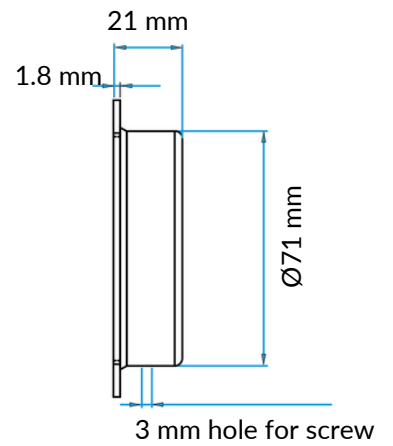

Coburn Trackless

Technical Specifications:

- Max. door weight: 50 kg
- Door thickness: 40-50 mm
- Max. door height: 2450 mm
- Max. door width: 1200 mm
- Door construction : Timber

Key:

- DH: Door height
- OPH: Opening passage height
- DW: Door width
- DT: Door thickness
- OPW: Opening passage width
- T1: Top track = $DW - 20\text{mm}$
- T2: Bottom track = $DW - 28\text{mm}$
- T3: Vertical track = $DH - 130\text{mm}$

Door/wall distance = 12 mm -
Baseboard thickness max 10 mm - DT >40

Parts list:

- 71901 Trackless kit for one door up to 1200 mm x 2450 mm

- 95626 SS Flush handle 90 mm diameter

- 95621 SS Flush handle 50 mm x 50 mm