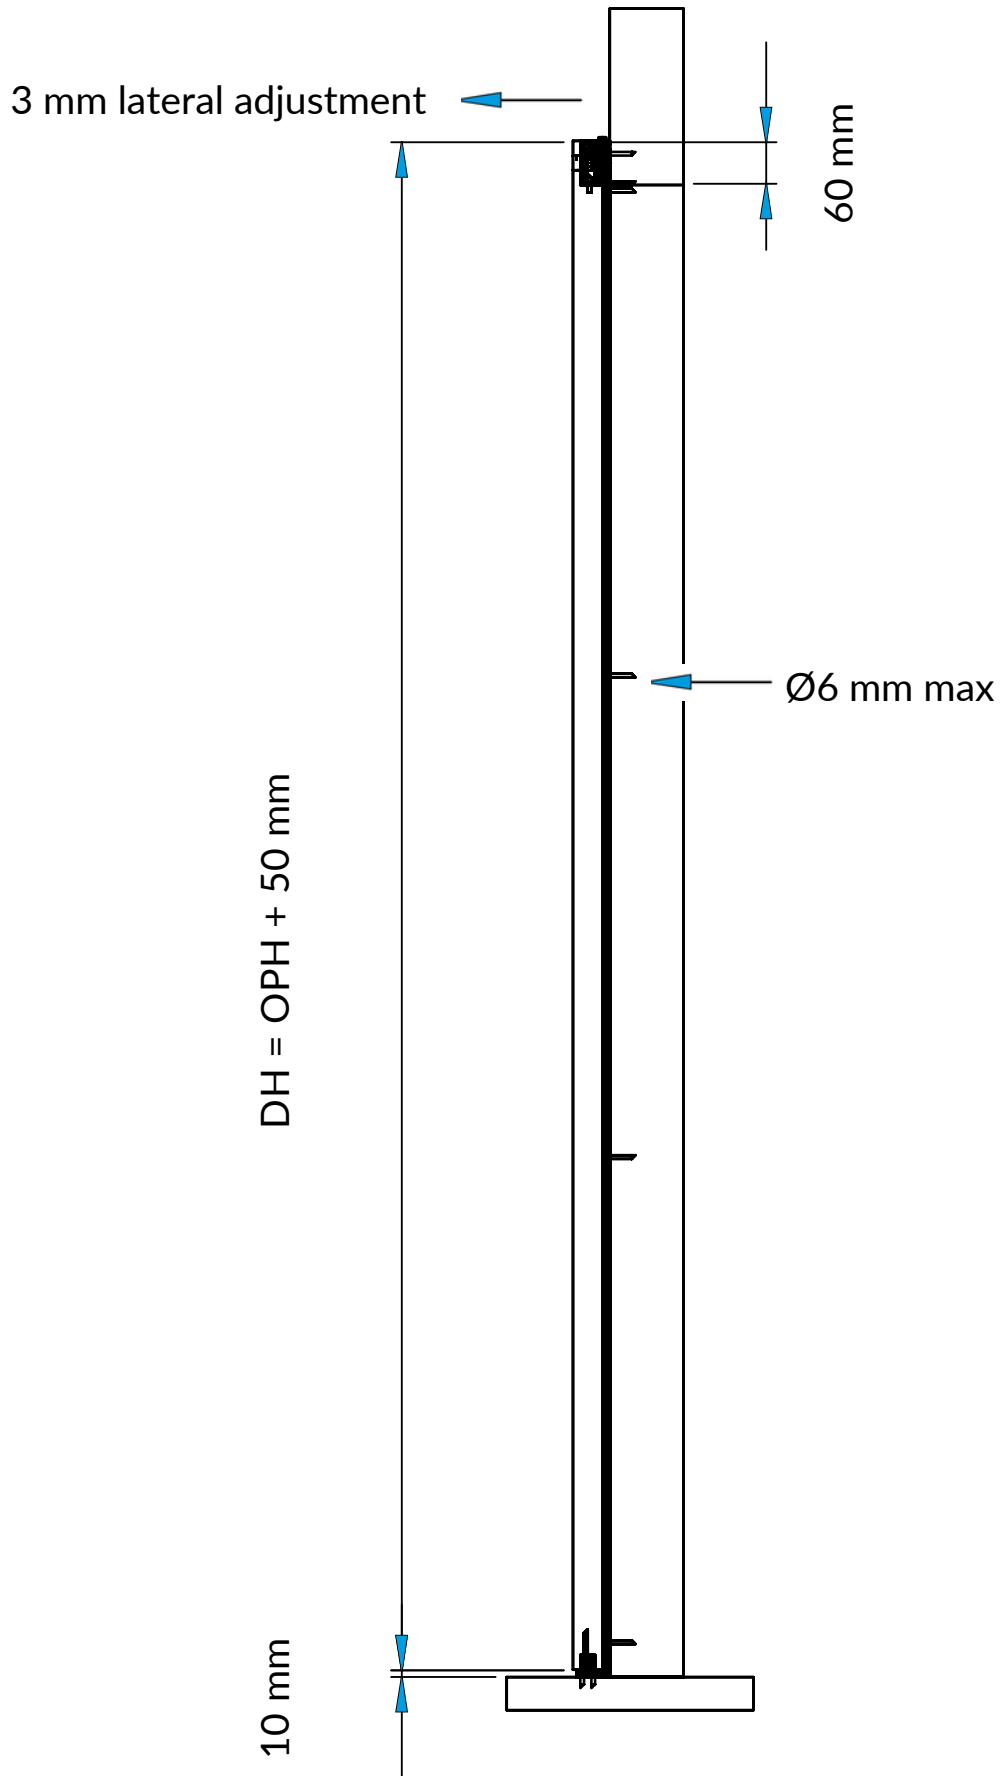

Coburn Trackless

Technical Specifications:

- Max. door weight: 50 kg
- Door thickness: 40-50 mm
- Max. door height: 2450 mm
- Max. door width: 1200 mm
- Door construction : Timber

Key:

- DH: Door height
- OPH: Opening passage height
- DW: Door width
- DT: Door thickness
- OPW: Opening passage width
- T1: Top track = $DW - 20\text{mm}$
- T2: Bottom track = $DW - 28\text{mm}$
- T3: Vertical track = $DH - 130\text{mm}$

Door/wall distance = 12 mm -
Baseboard thickness max 10 mm - DT >40

Parts list:

- 71901 Trackless kit for one door up to 1200 mm x 2450 mm

- 95626 SS Flush handle 90 mm diameter

- 95621 SS Flush handle 50 mm x 50 mm