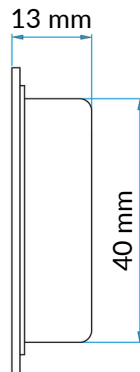

Coburn Trackless

Technical Specifications:

- Max. door weight: 50 kg
- Door thickness: 40-50 mm
- Max. door height: 2450 mm
- Max. door width: 1200 mm
- Door construction : Timber

Key:

- DH: Door height
- OPH: Opening passage height
- DW: Door width
- DT: Door thickness
- OPW: Opening passage width
- T1: Top track = $DW - 20\text{mm}$
- T2: Bottom track = $DW - 28\text{mm}$
- T3: Vertical track = $DH - 130\text{mm}$

Door/wall distance = 12 mm -
Baseboard thickness max 10 mm - DT >40

Parts list:

- 71901 Trackless kit for one door up to 1200 mm x 2450 mm

- 95626 SS Flush handle 90 mm diameter

- 95621 SS Flush handle 50 mm x 50 mm