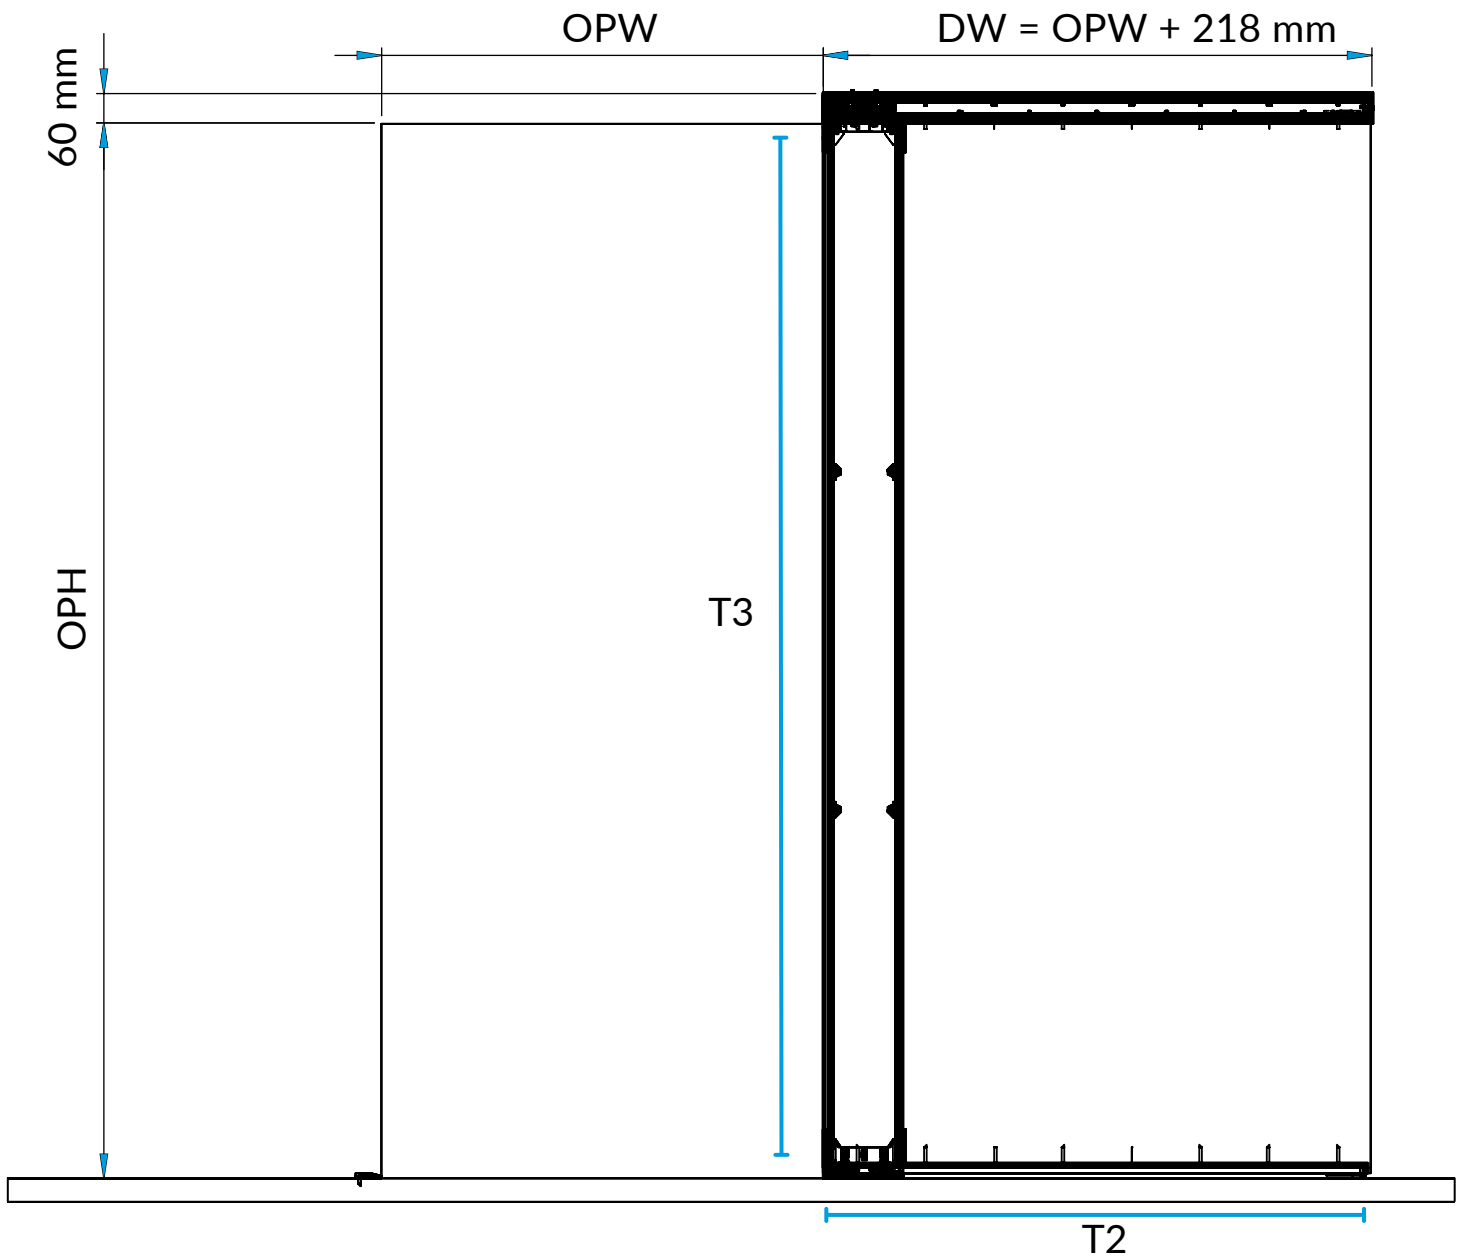

Coburn Trackless

Technical Specifications:

- Max. door weight: 50 kg
- Door thickness: 40-50 mm
- Max. door height: 2450 mm
- Max. door width: 1200 mm
- Door construction : Timber

Key:

- DH: Door height
- OPH: Opening passage height
- DW: Door width
- DT: Door thickness
- OPW: Opening passage width
- T1: Top track = $DW - 20\text{mm}$
- T2: Bottom track = $DW - 28\text{mm}$
- T3: Vertical track = $DH - 130\text{mm}$

Door/wall distance = 12 mm -
Baseboard thickness max 10 mm - DT >40

Parts list:

- 71901 Trackless kit for one door up to 1200 mm x 2450 mm

- 95626 SS Flush handle 90 mm diameter

- 95621 SS Flush handle 50 mm x 50 mm