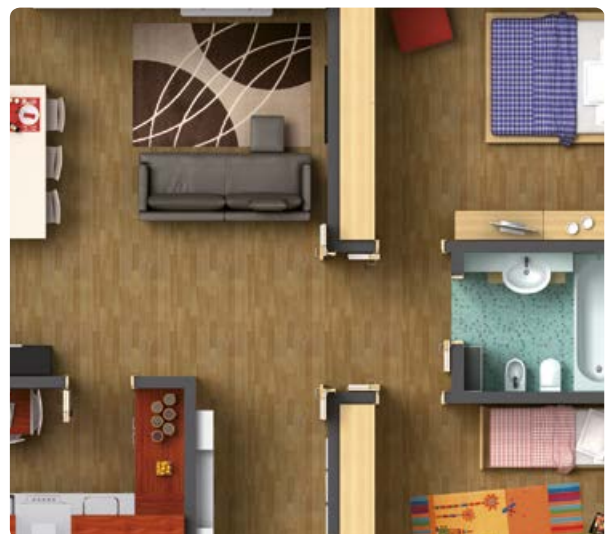

## THE RIGHT ALTERNATIVE

Folding 180 hardware provides a stable, silent and ergonomic door movement. The door closes against a rebate on three sides, ensuring an excellent acoustic seal.

Folding 180 is a hinge which is fixed to the top of the door. The Folding 180 hinge causes the panel fitted with the handle to move parallel to the wall.

The door moves when the handle is pulled and the movement is as stable as that of a swing door fitted with traditional hinges.

As a result of the space needed for an opening and an open door the Folding 180 system offers a perfect solution when configuring a room layout where there is a restriction in the available space around a door opening.

A Folding 180 - fitted door can be used as an alternative to swing doors, doors sliding inside and outside walls, folding doors and roto - translating doors.

Folding 180 hardware can also be used on mobile walls and walk-in wardrobes.