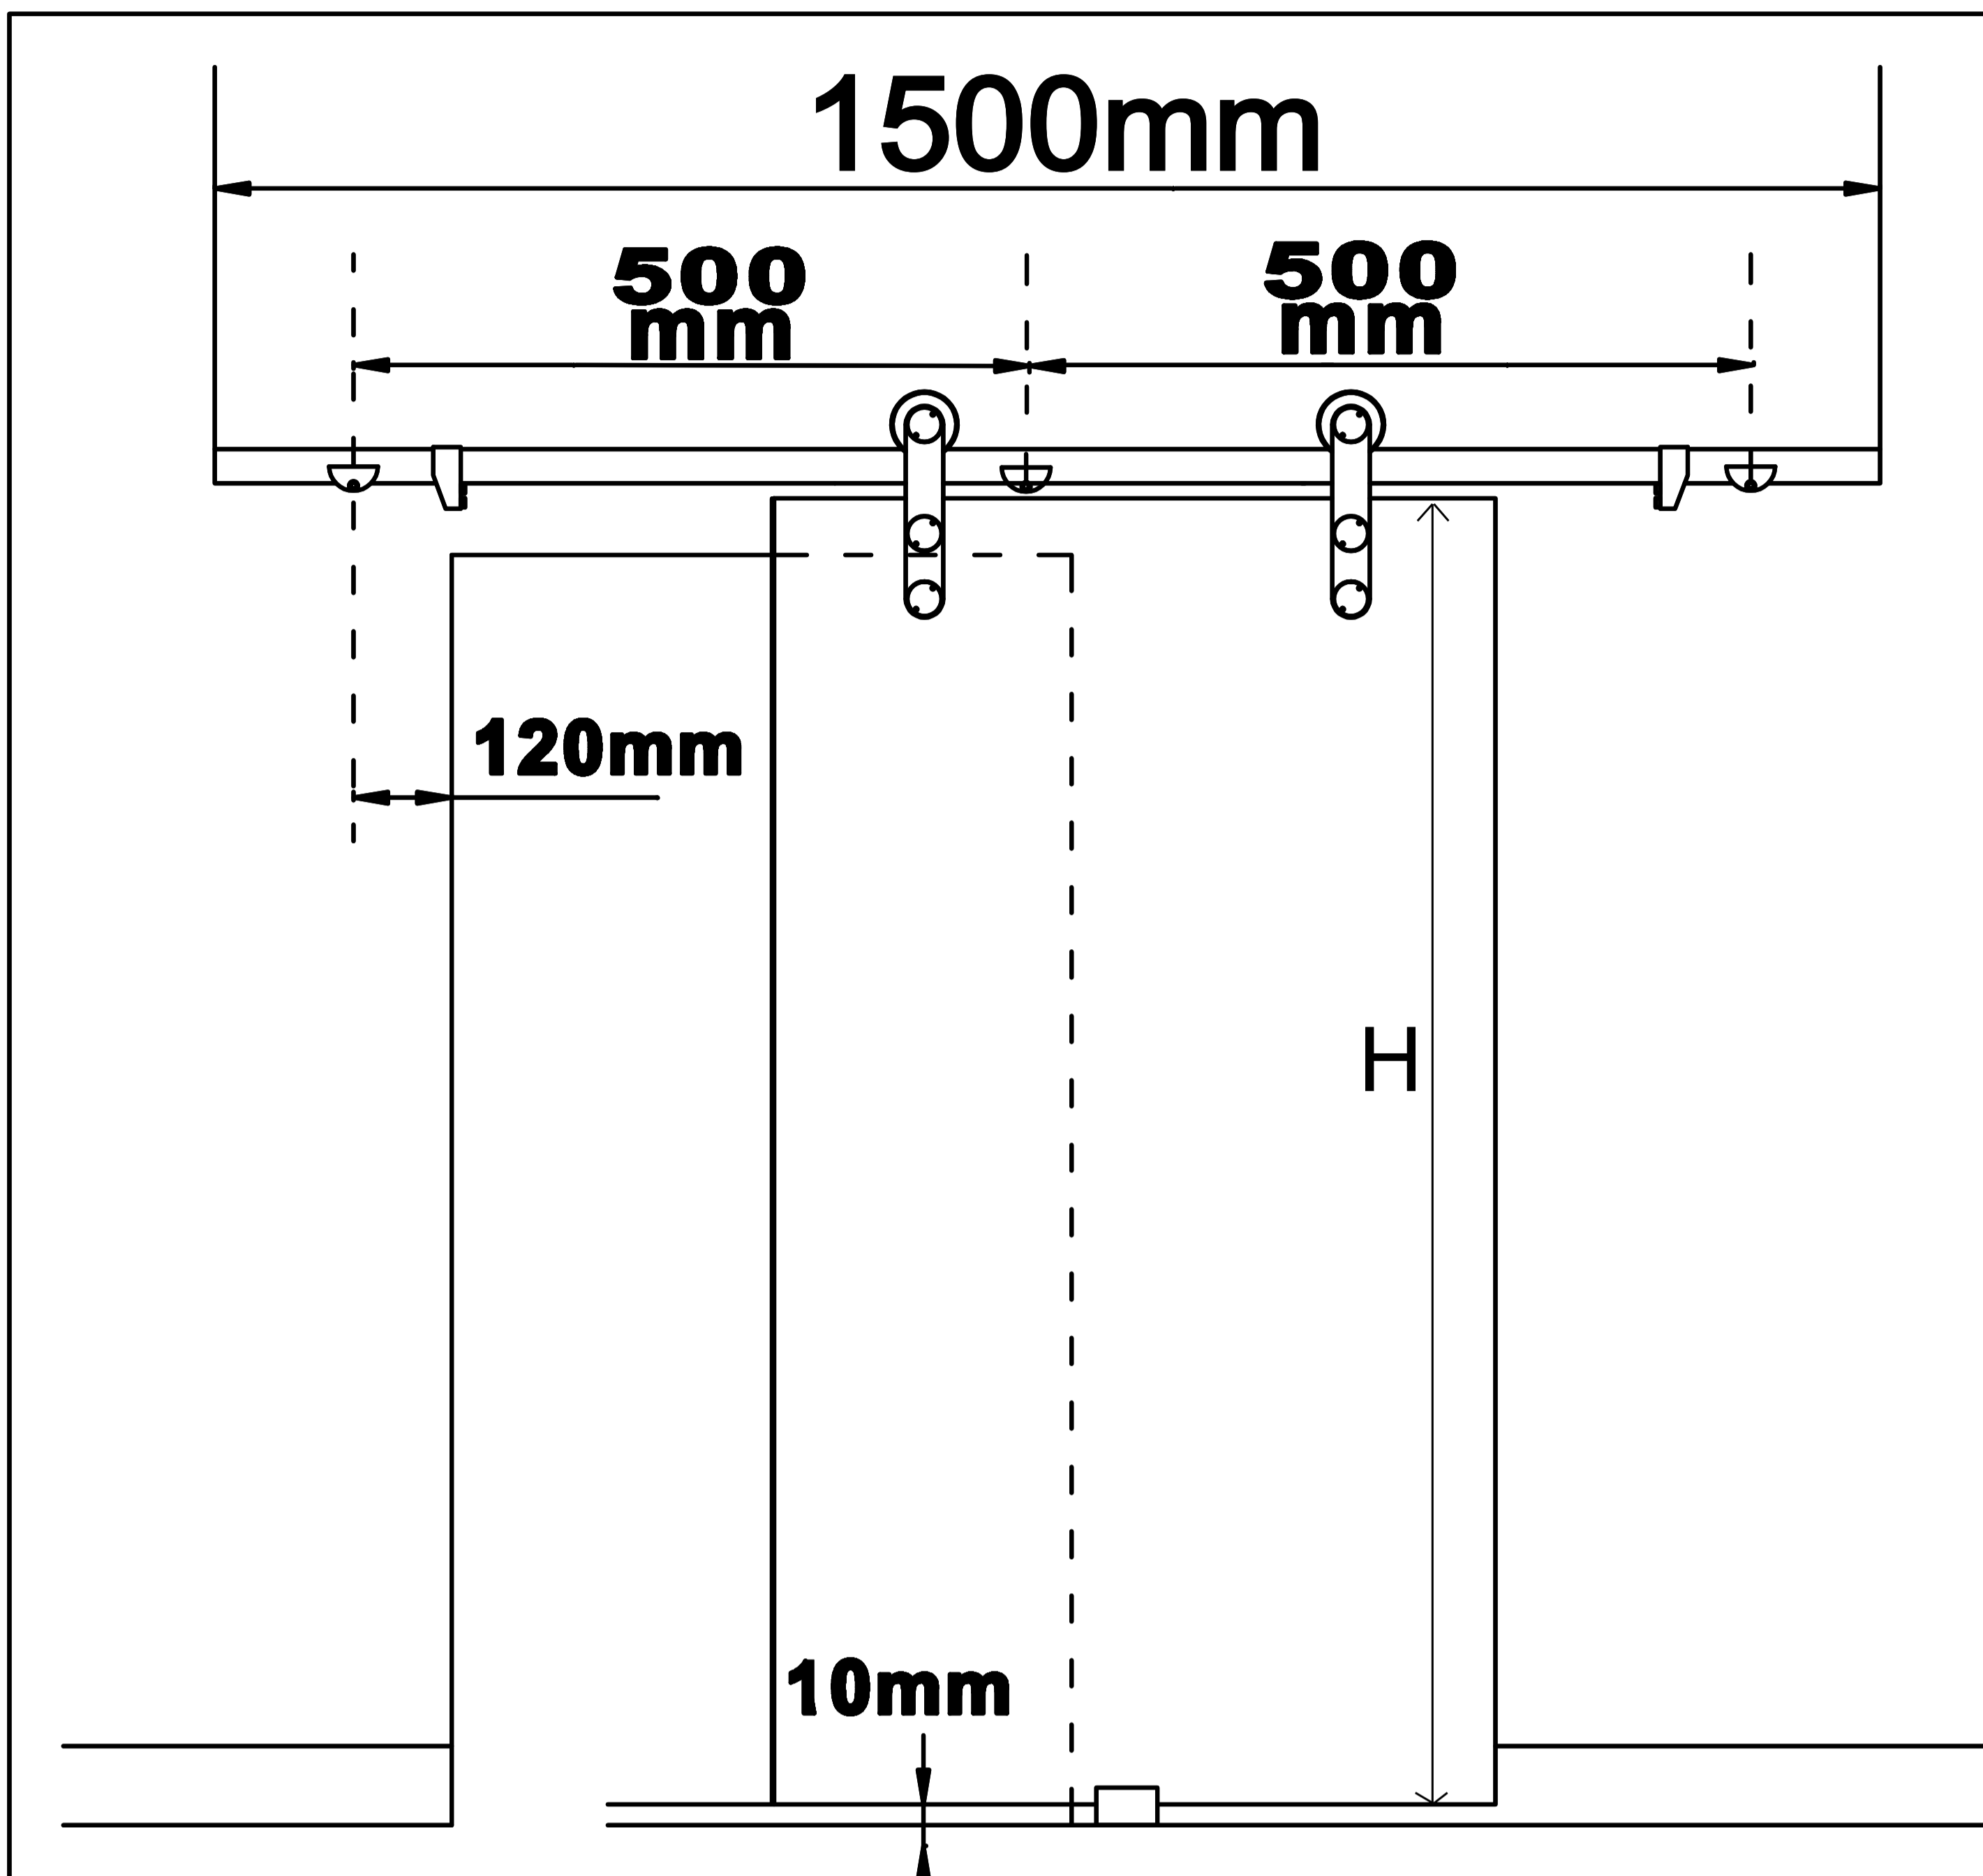

VETROSLIDE GLASS

41271 (1.5M KIT) STRAIGHT HANGER SINGLE WHEEL

FITTING INSTRUCTIONS

Max Door Weight: 100Kg Door Thickness: 8-12mm

Important Note: Coburn recommends to use Laminated Glass Door.

Glass Cutout Details

(recommended) G H G
 for different glass thicknesses G100mm L Q J
 on the kit size is L W H R U G R R U V L J H

Important Note: Coburn recommends to use Laminated Glass Door for safety.