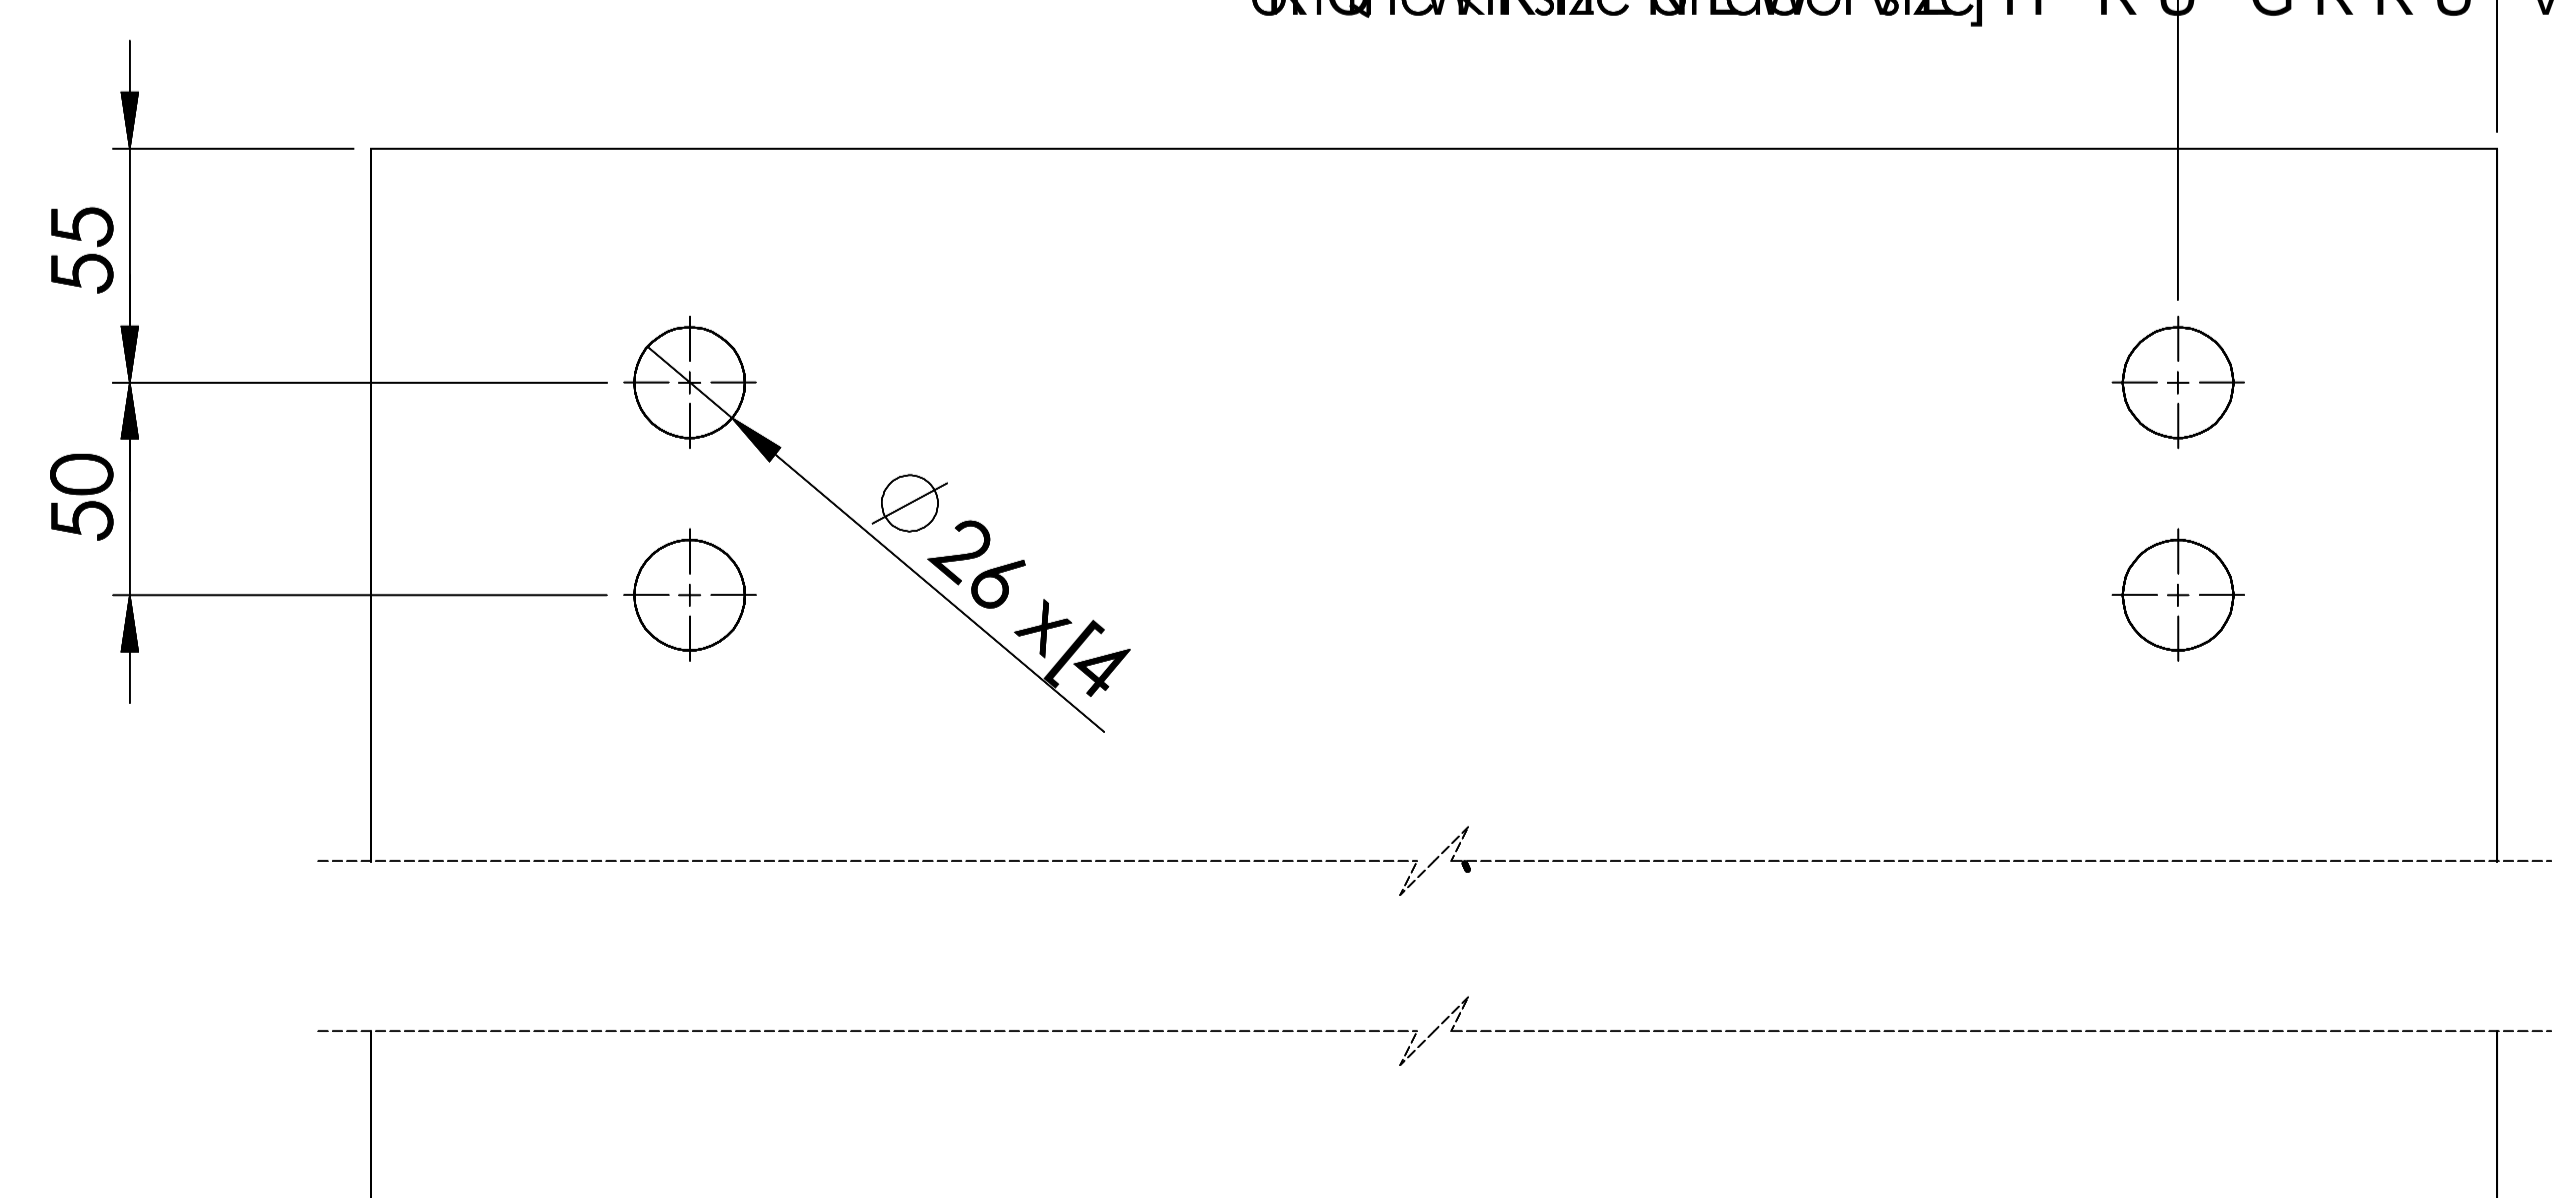

VETROSLIDE GLASS

41271 (1.5M KIT) STRAIGHT HANGER SINGLE WHEEL

FITTING INSTRUCTIONS

Max Door Weight: 100Kg Door Thickness: 8-12mm

Important Note: Coburn recommends to use Laminated Glass Door.

Glass Cutout Details

(recommended) G H G
 for different glass thicknesses G100mm L Q J
 on the kit size is L W H R U G R R U V L J H

Important Note: Coburn recommends to use Laminated Glass Door for safety.