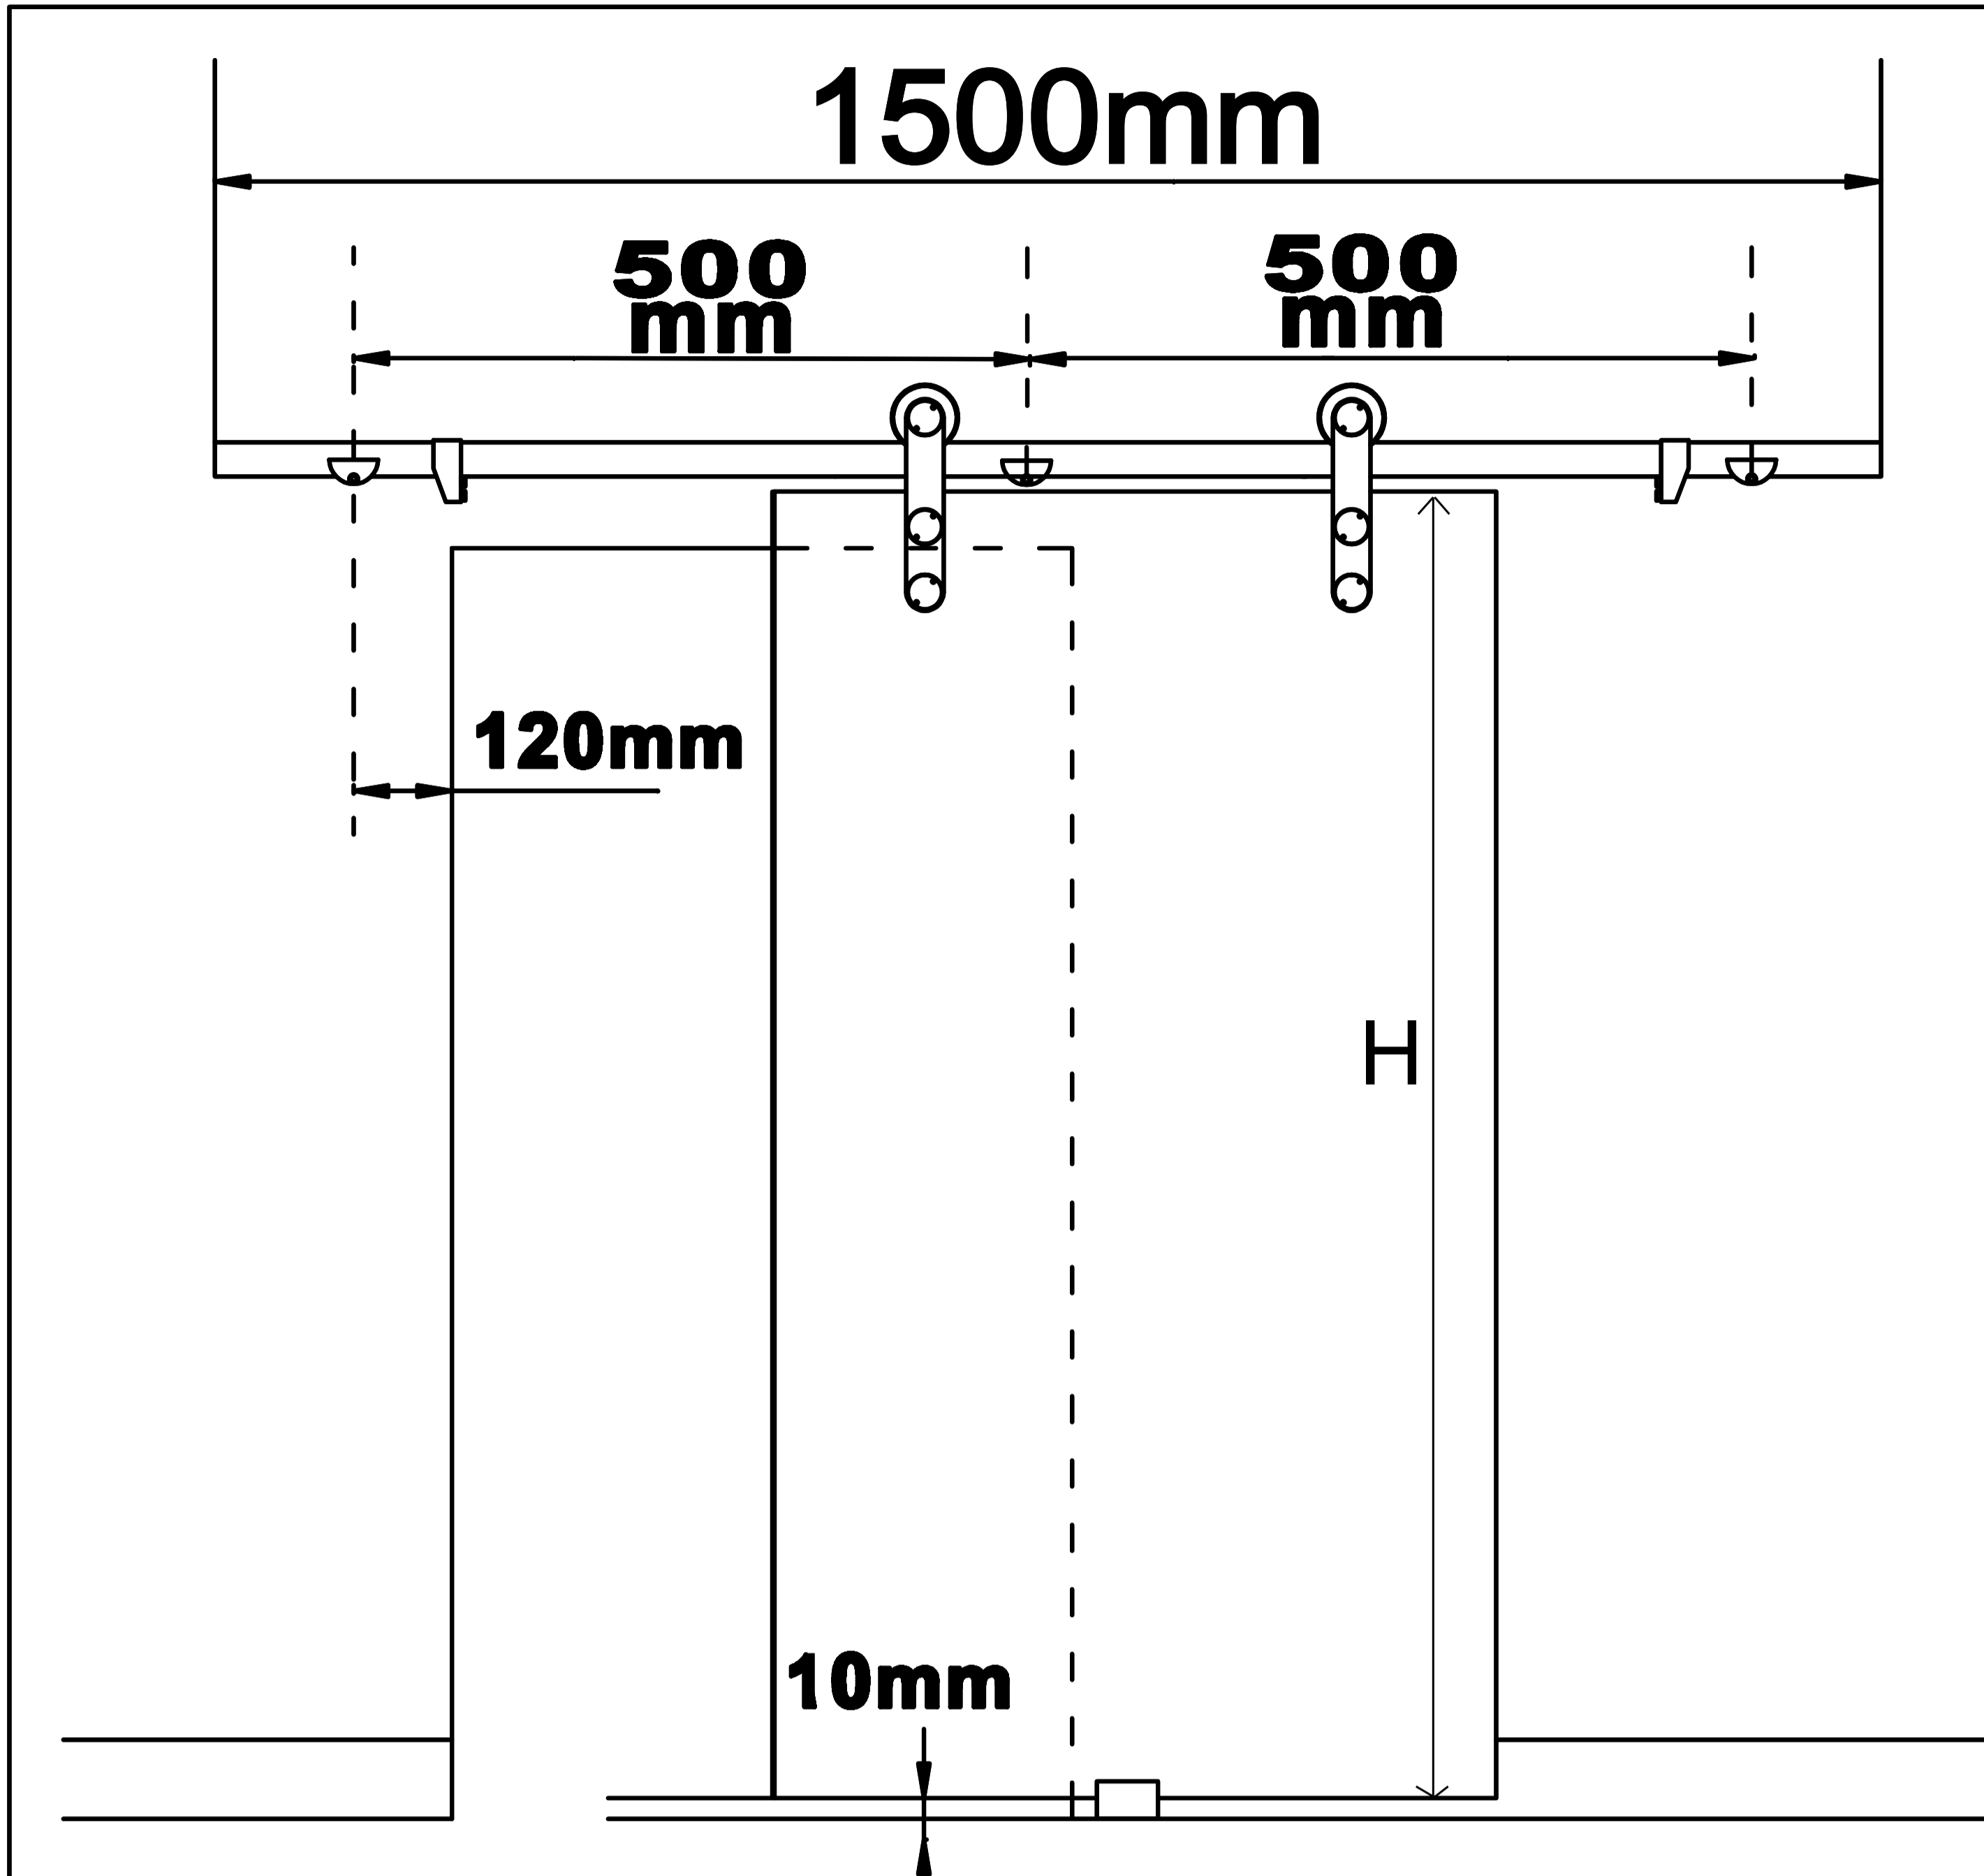

# VETROSLIDE GLASS

41271 (1.5M KIT) STRAIGHT HANGER SINGLE WHEEL

## FITTING INSTRUCTIONS

Max Door Weight: 100Kg Door Thickness: 8-12mm

**Important Note:** Coburn recommends to use Laminated Glass Door.

**Important Note:** Coburn recommends to use Laminated Glass Door for safety.