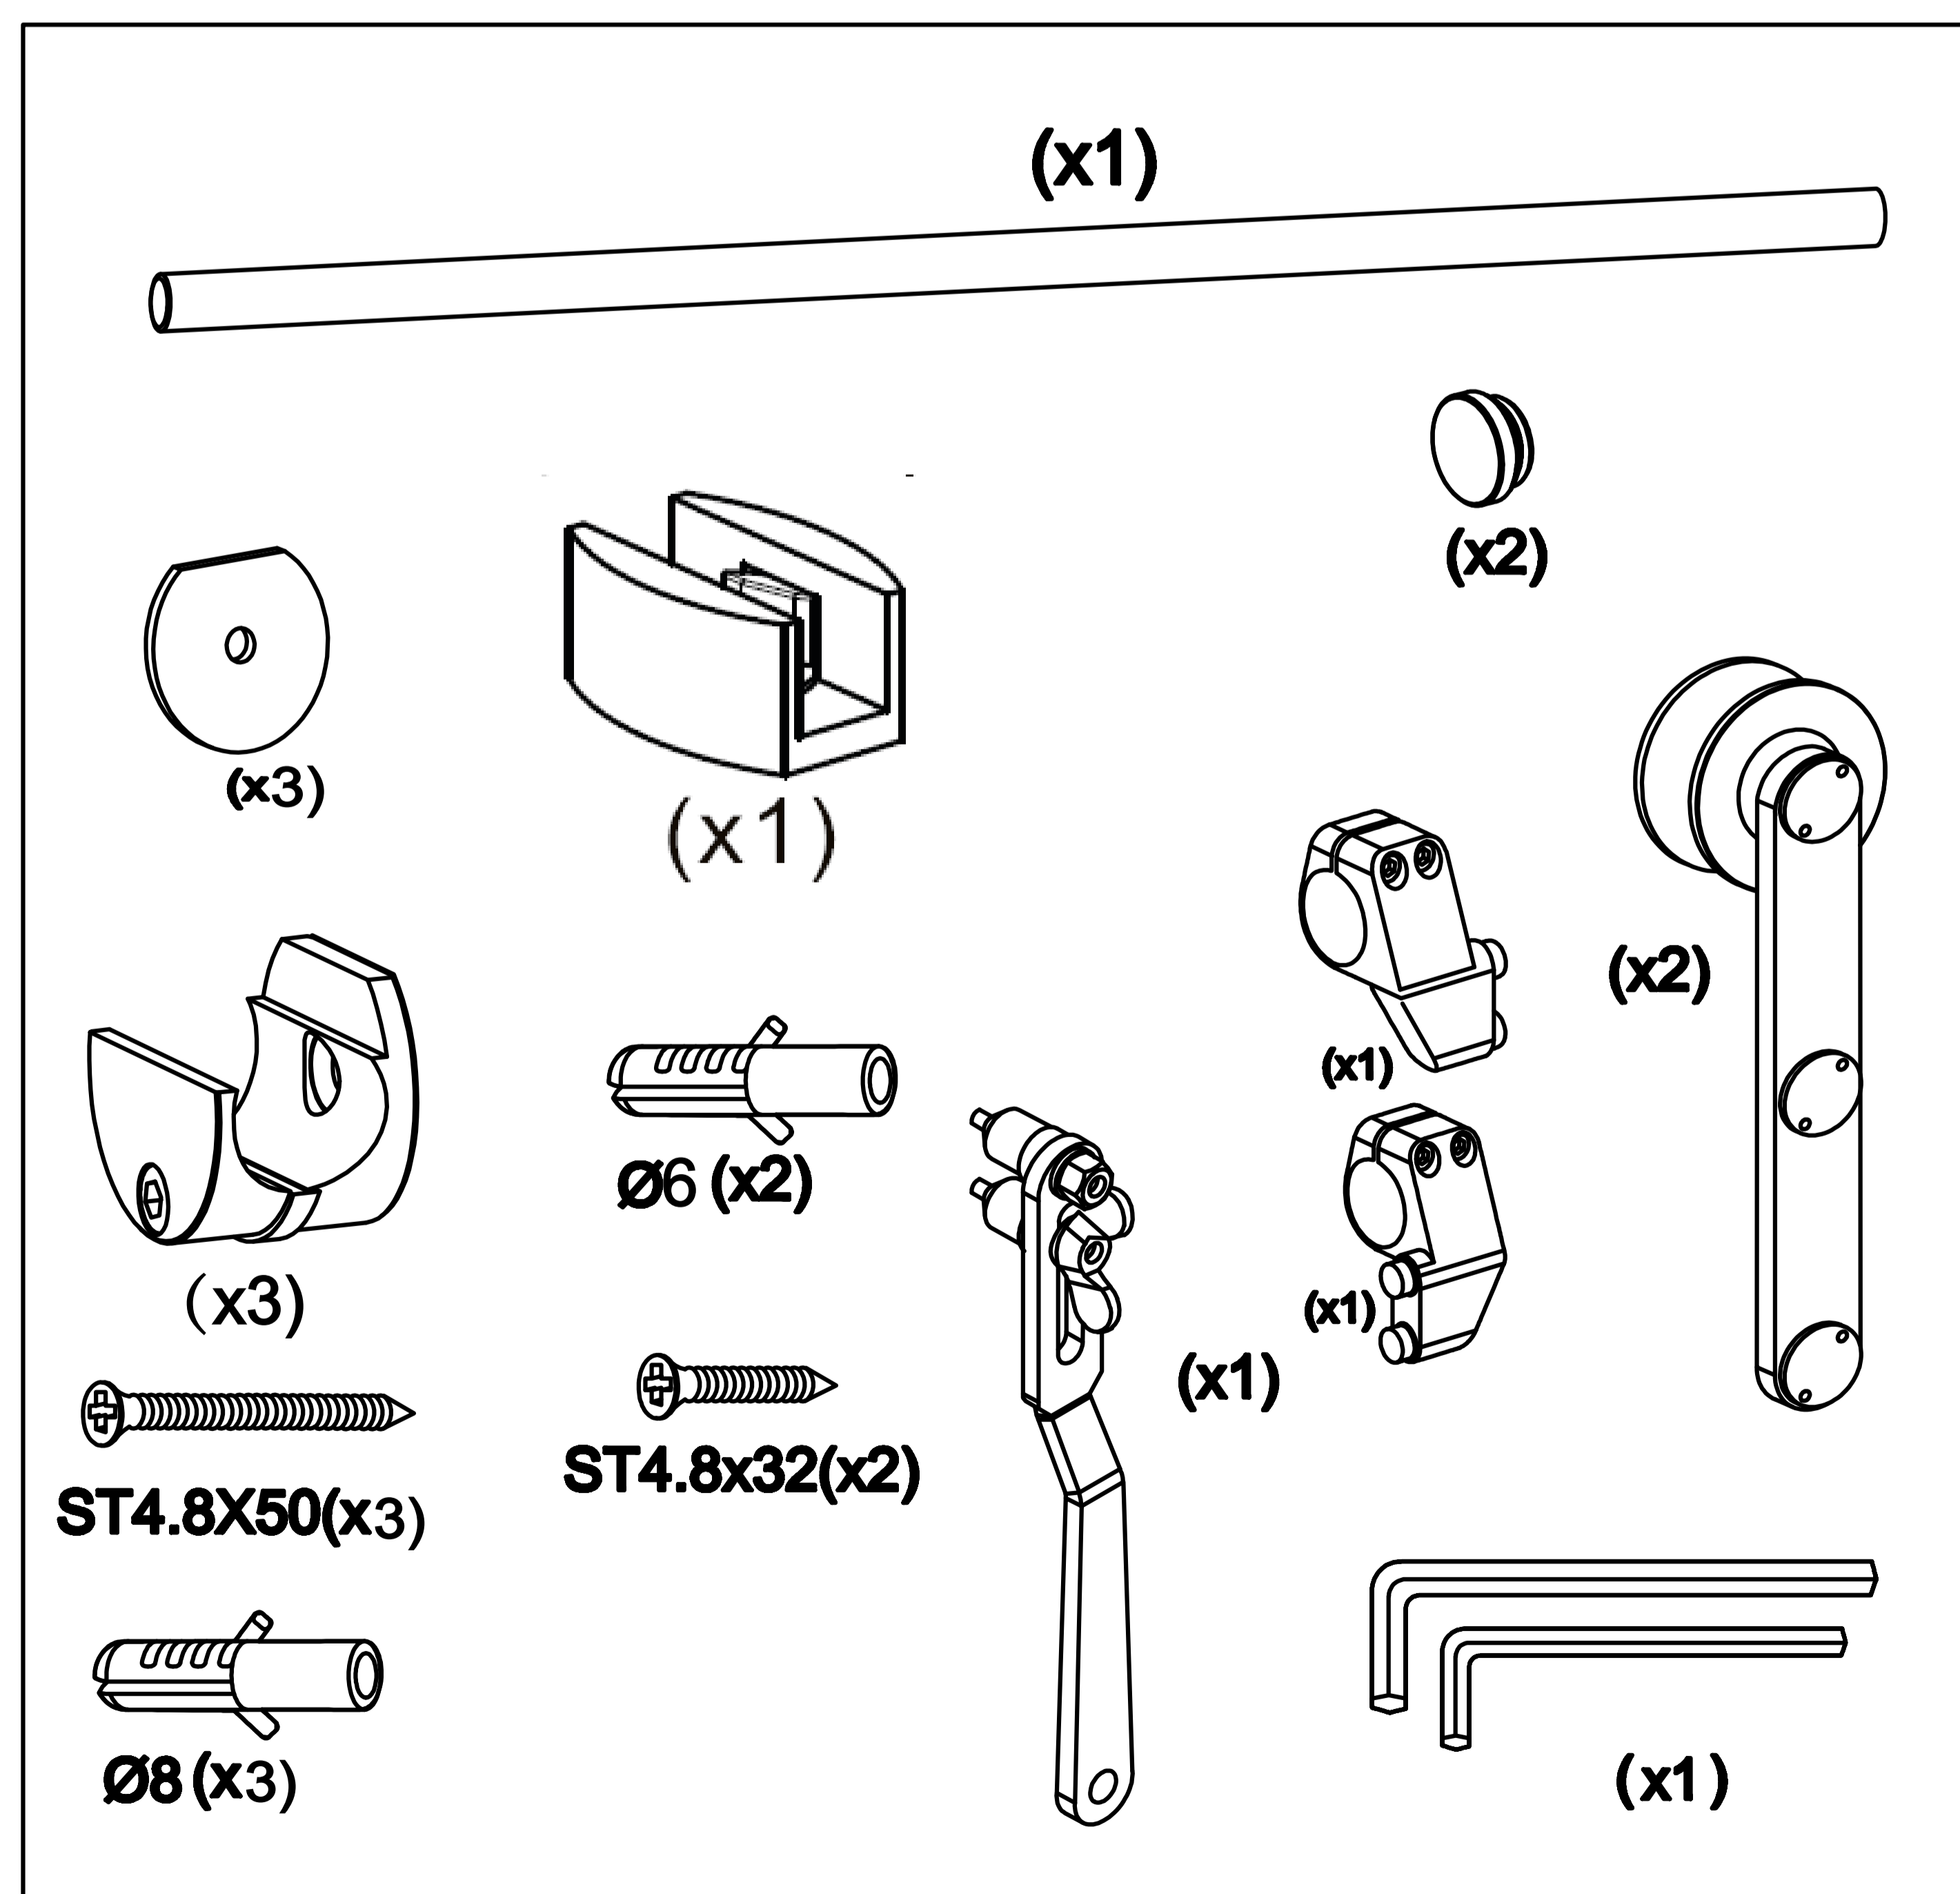

VETROSLIDE GLASS

41271 (1.5M KIT) STRAIGHT HANGER SINGLE WHEEL

FITTING INSTRUCTIONS

Max Door Weight: 100Kg Door Thickness: 8-12mm

Important Note: Coburn recommends to use Laminated Glass Door.

Glass Cutout Details

(recommended) G H G
 for different glass thicknesses G100mm L Q J
 on the kit size is L W H R U G R R U V L J H

Important Note: Coburn recommends to use Laminated Glass Door for safety.