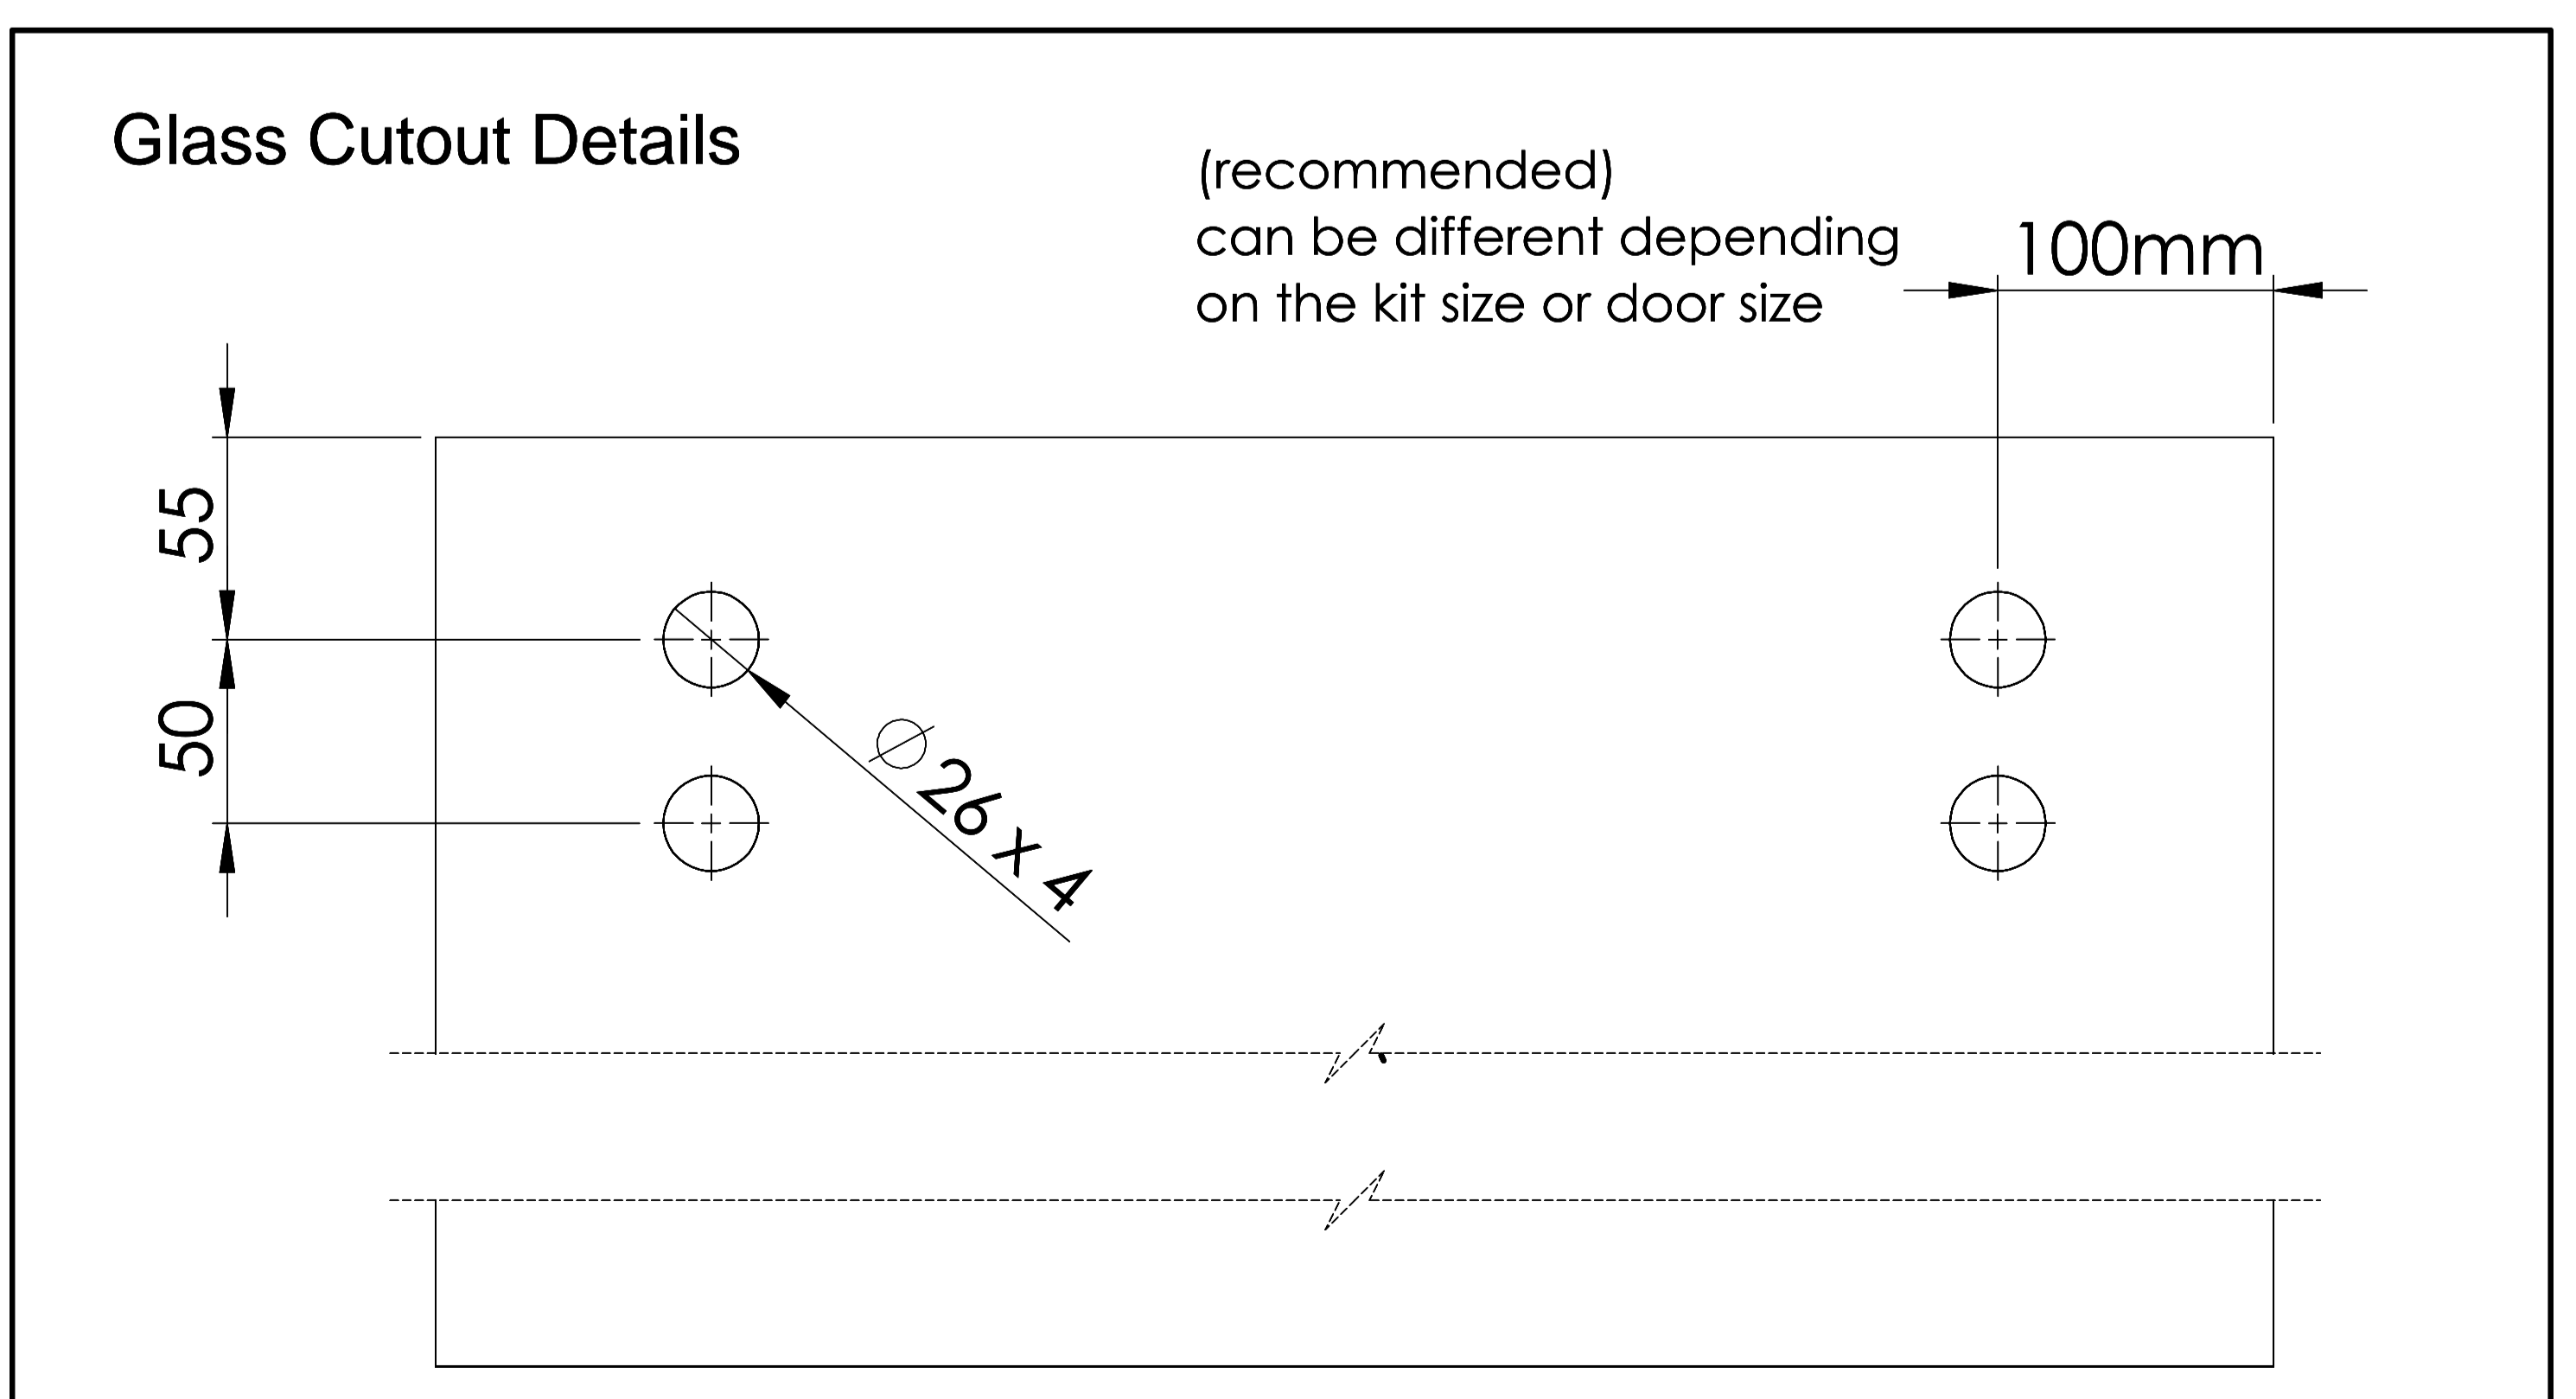

# VETROSLIDE GLASS

41271 (1.5M KIT) STRAIGHT HANGER SINGLE WHEEL

## FITTING INSTRUCTIONS

Max Door Weight: 100Kg Door Thickness: 8-12mm

**Important Note:** Coburn recommends to use Laminated Glass Door.

**Important Note:** Coburn recommends to use Laminated Glass Door for safety.