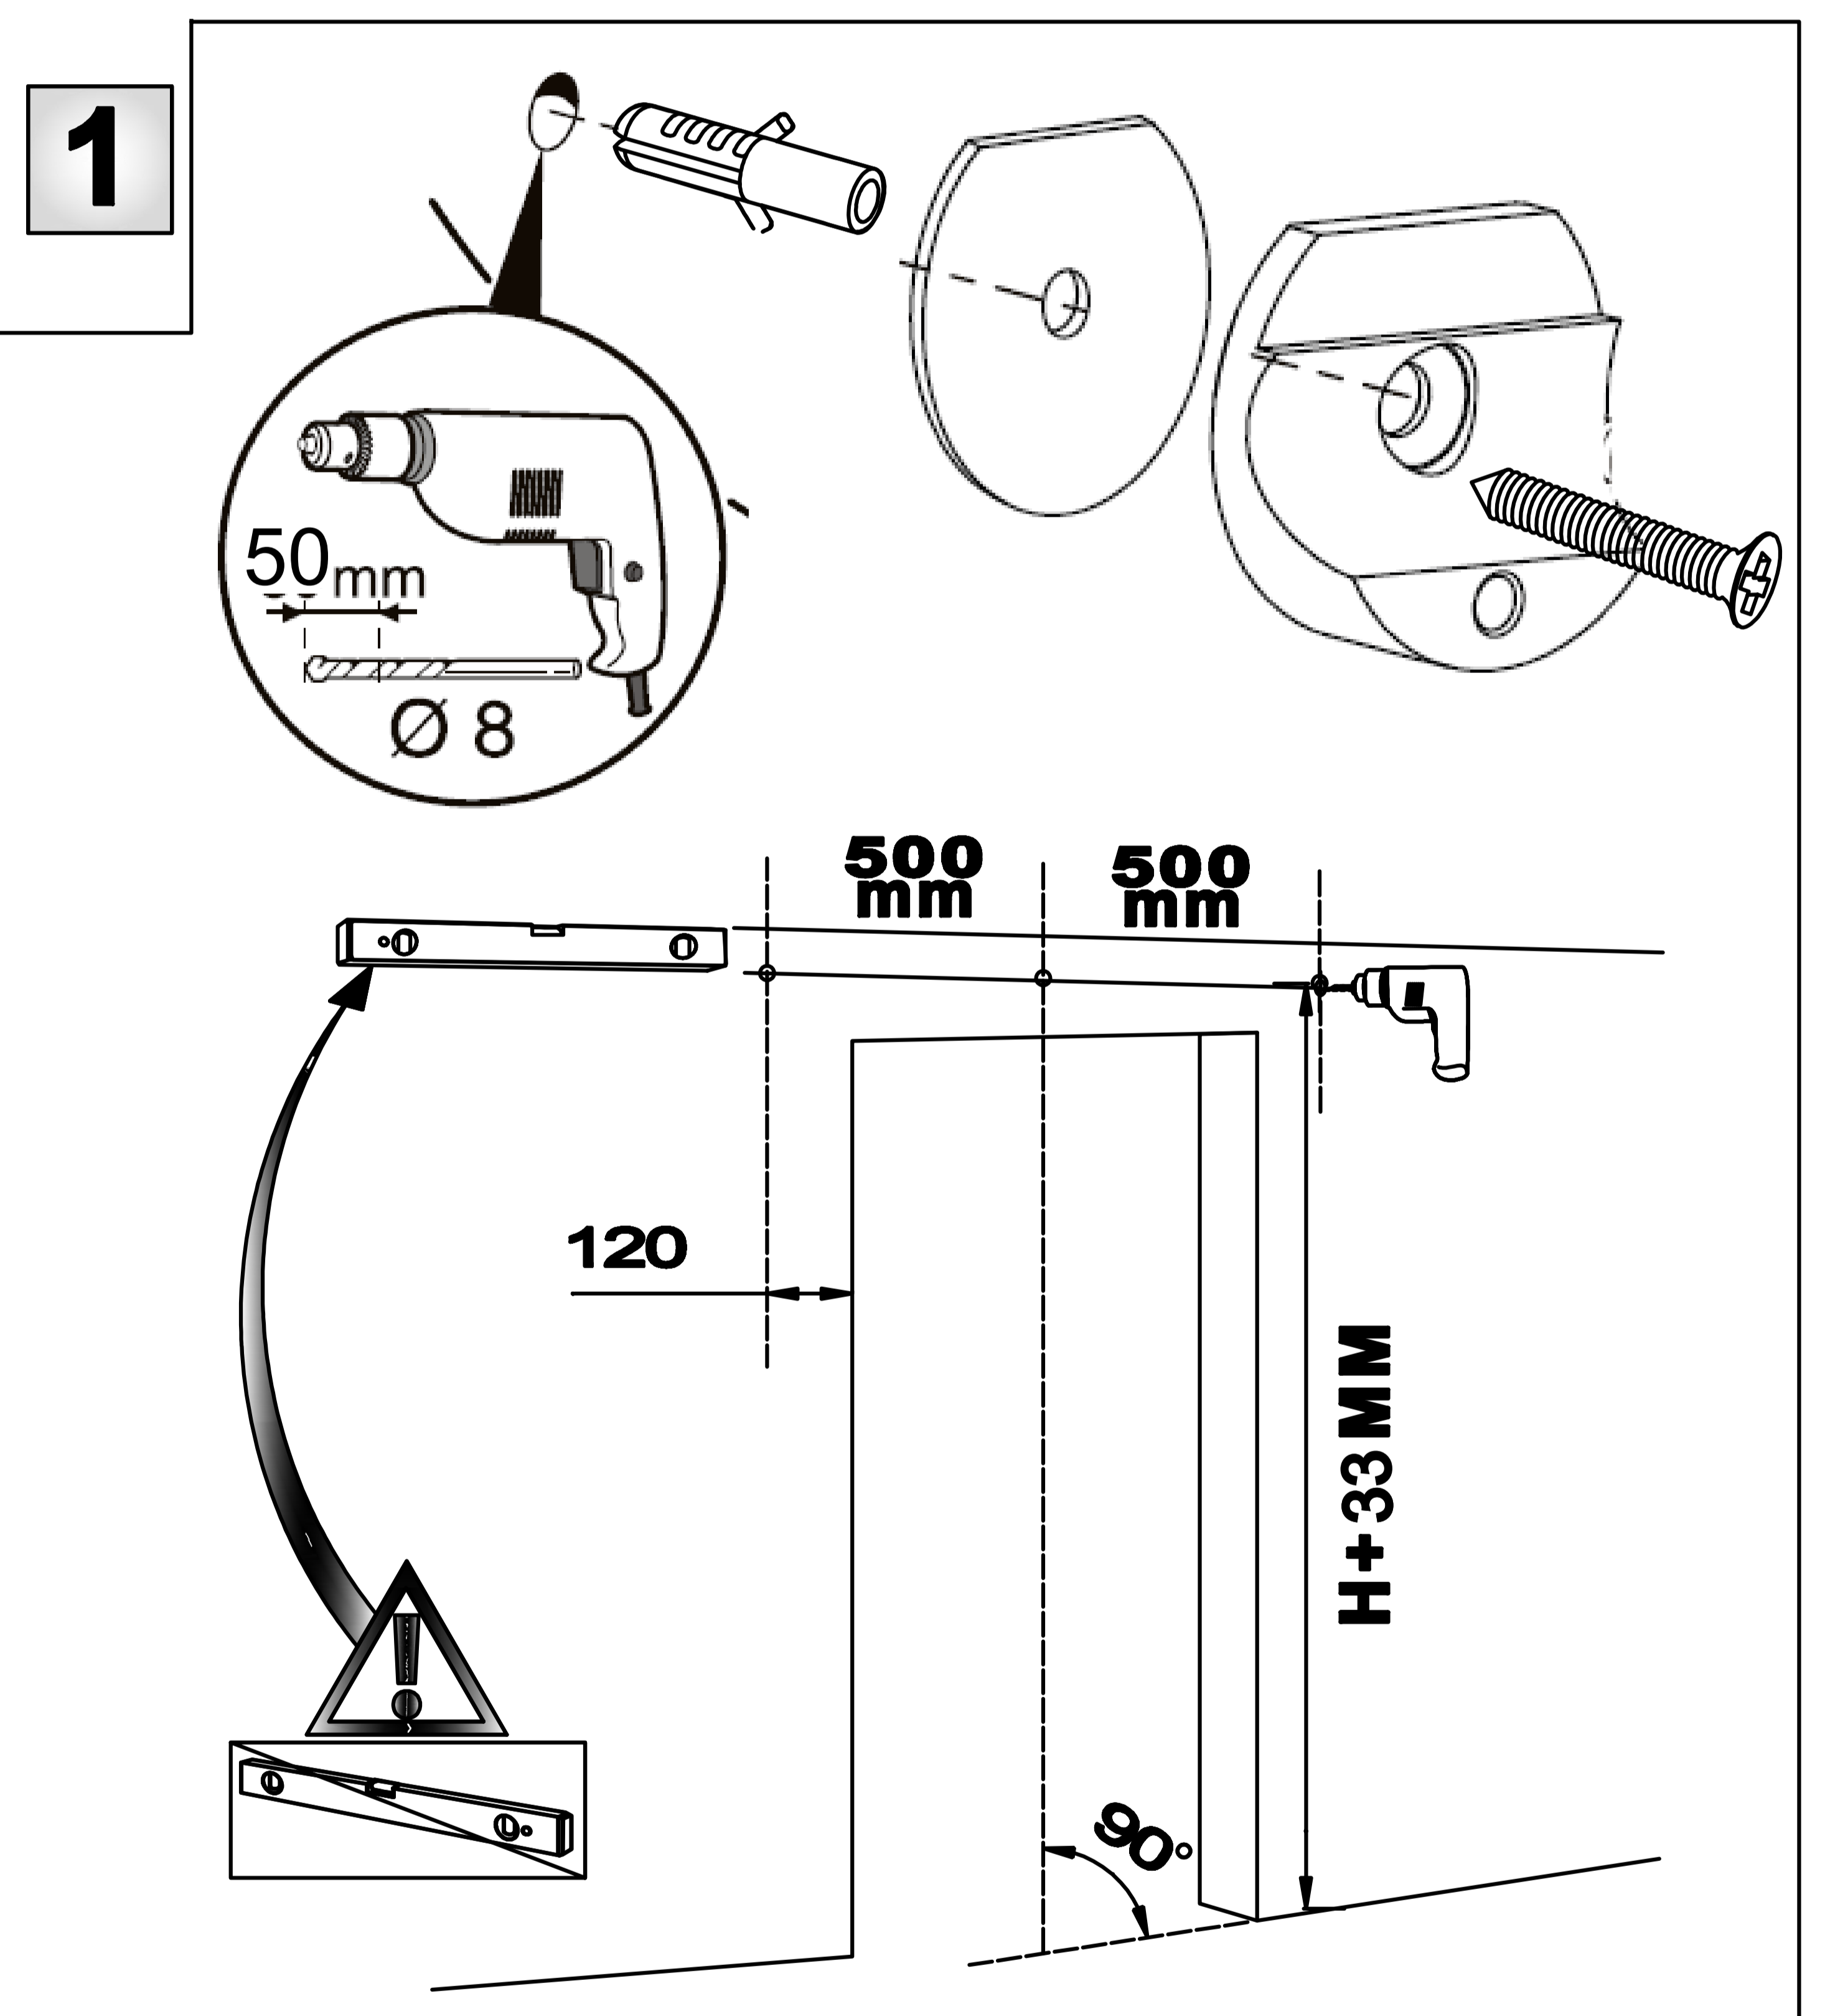

VETROSLIDE GLASS

41271 (1.5M KIT) STRAIGHT HANGER SINGLE WHEEL

FITTING INSTRUCTIONS

Max Door Weight: 100Kg Door Thickness: 8-12mm

Important Note: Coburn recommends to use Laminated Glass Door.

Glass Cutout Details

(recommended) G H G
 for different glass thicknesses G100mm L Q J
 on the kit size is L W H R U G R R U V L J H

Important Note: Coburn recommends to use Laminated Glass Door for safety.