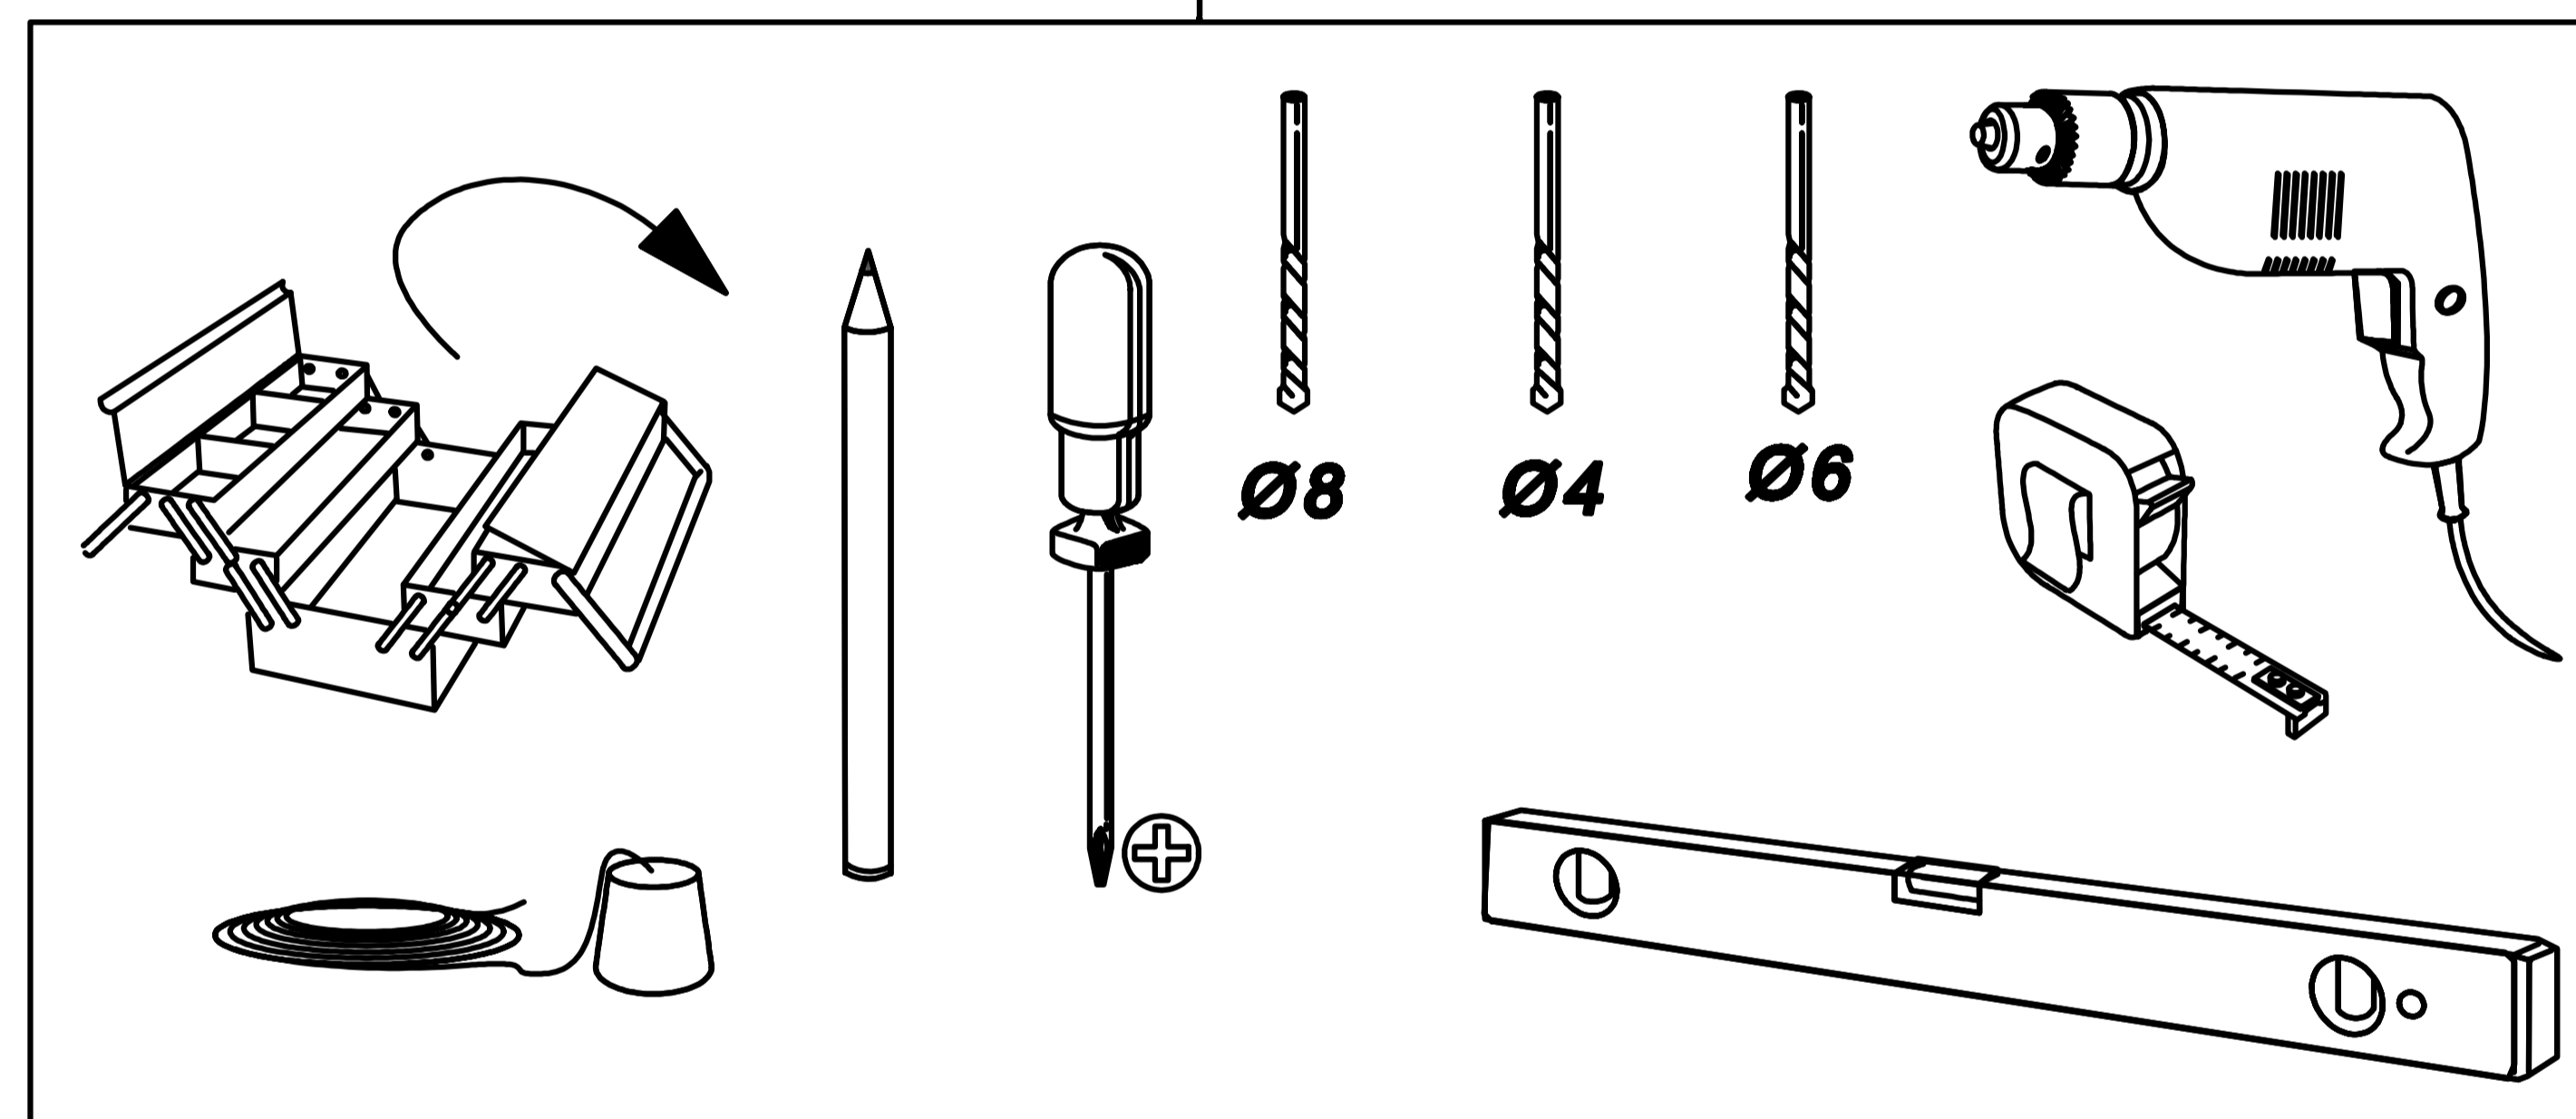

# VETROSLIDE GLASS

41271 (1.5M KIT) STRAIGHT HANGER SINGLE WHEEL

## FITTING INSTRUCTIONS

Max Door Weight: 100Kg Door Thickness: 8-12mm

**Important Note:** Coburn recommends to use Laminated Glass Door.

**Important Note:** Coburn recommends to use Laminated Glass Door for safety.