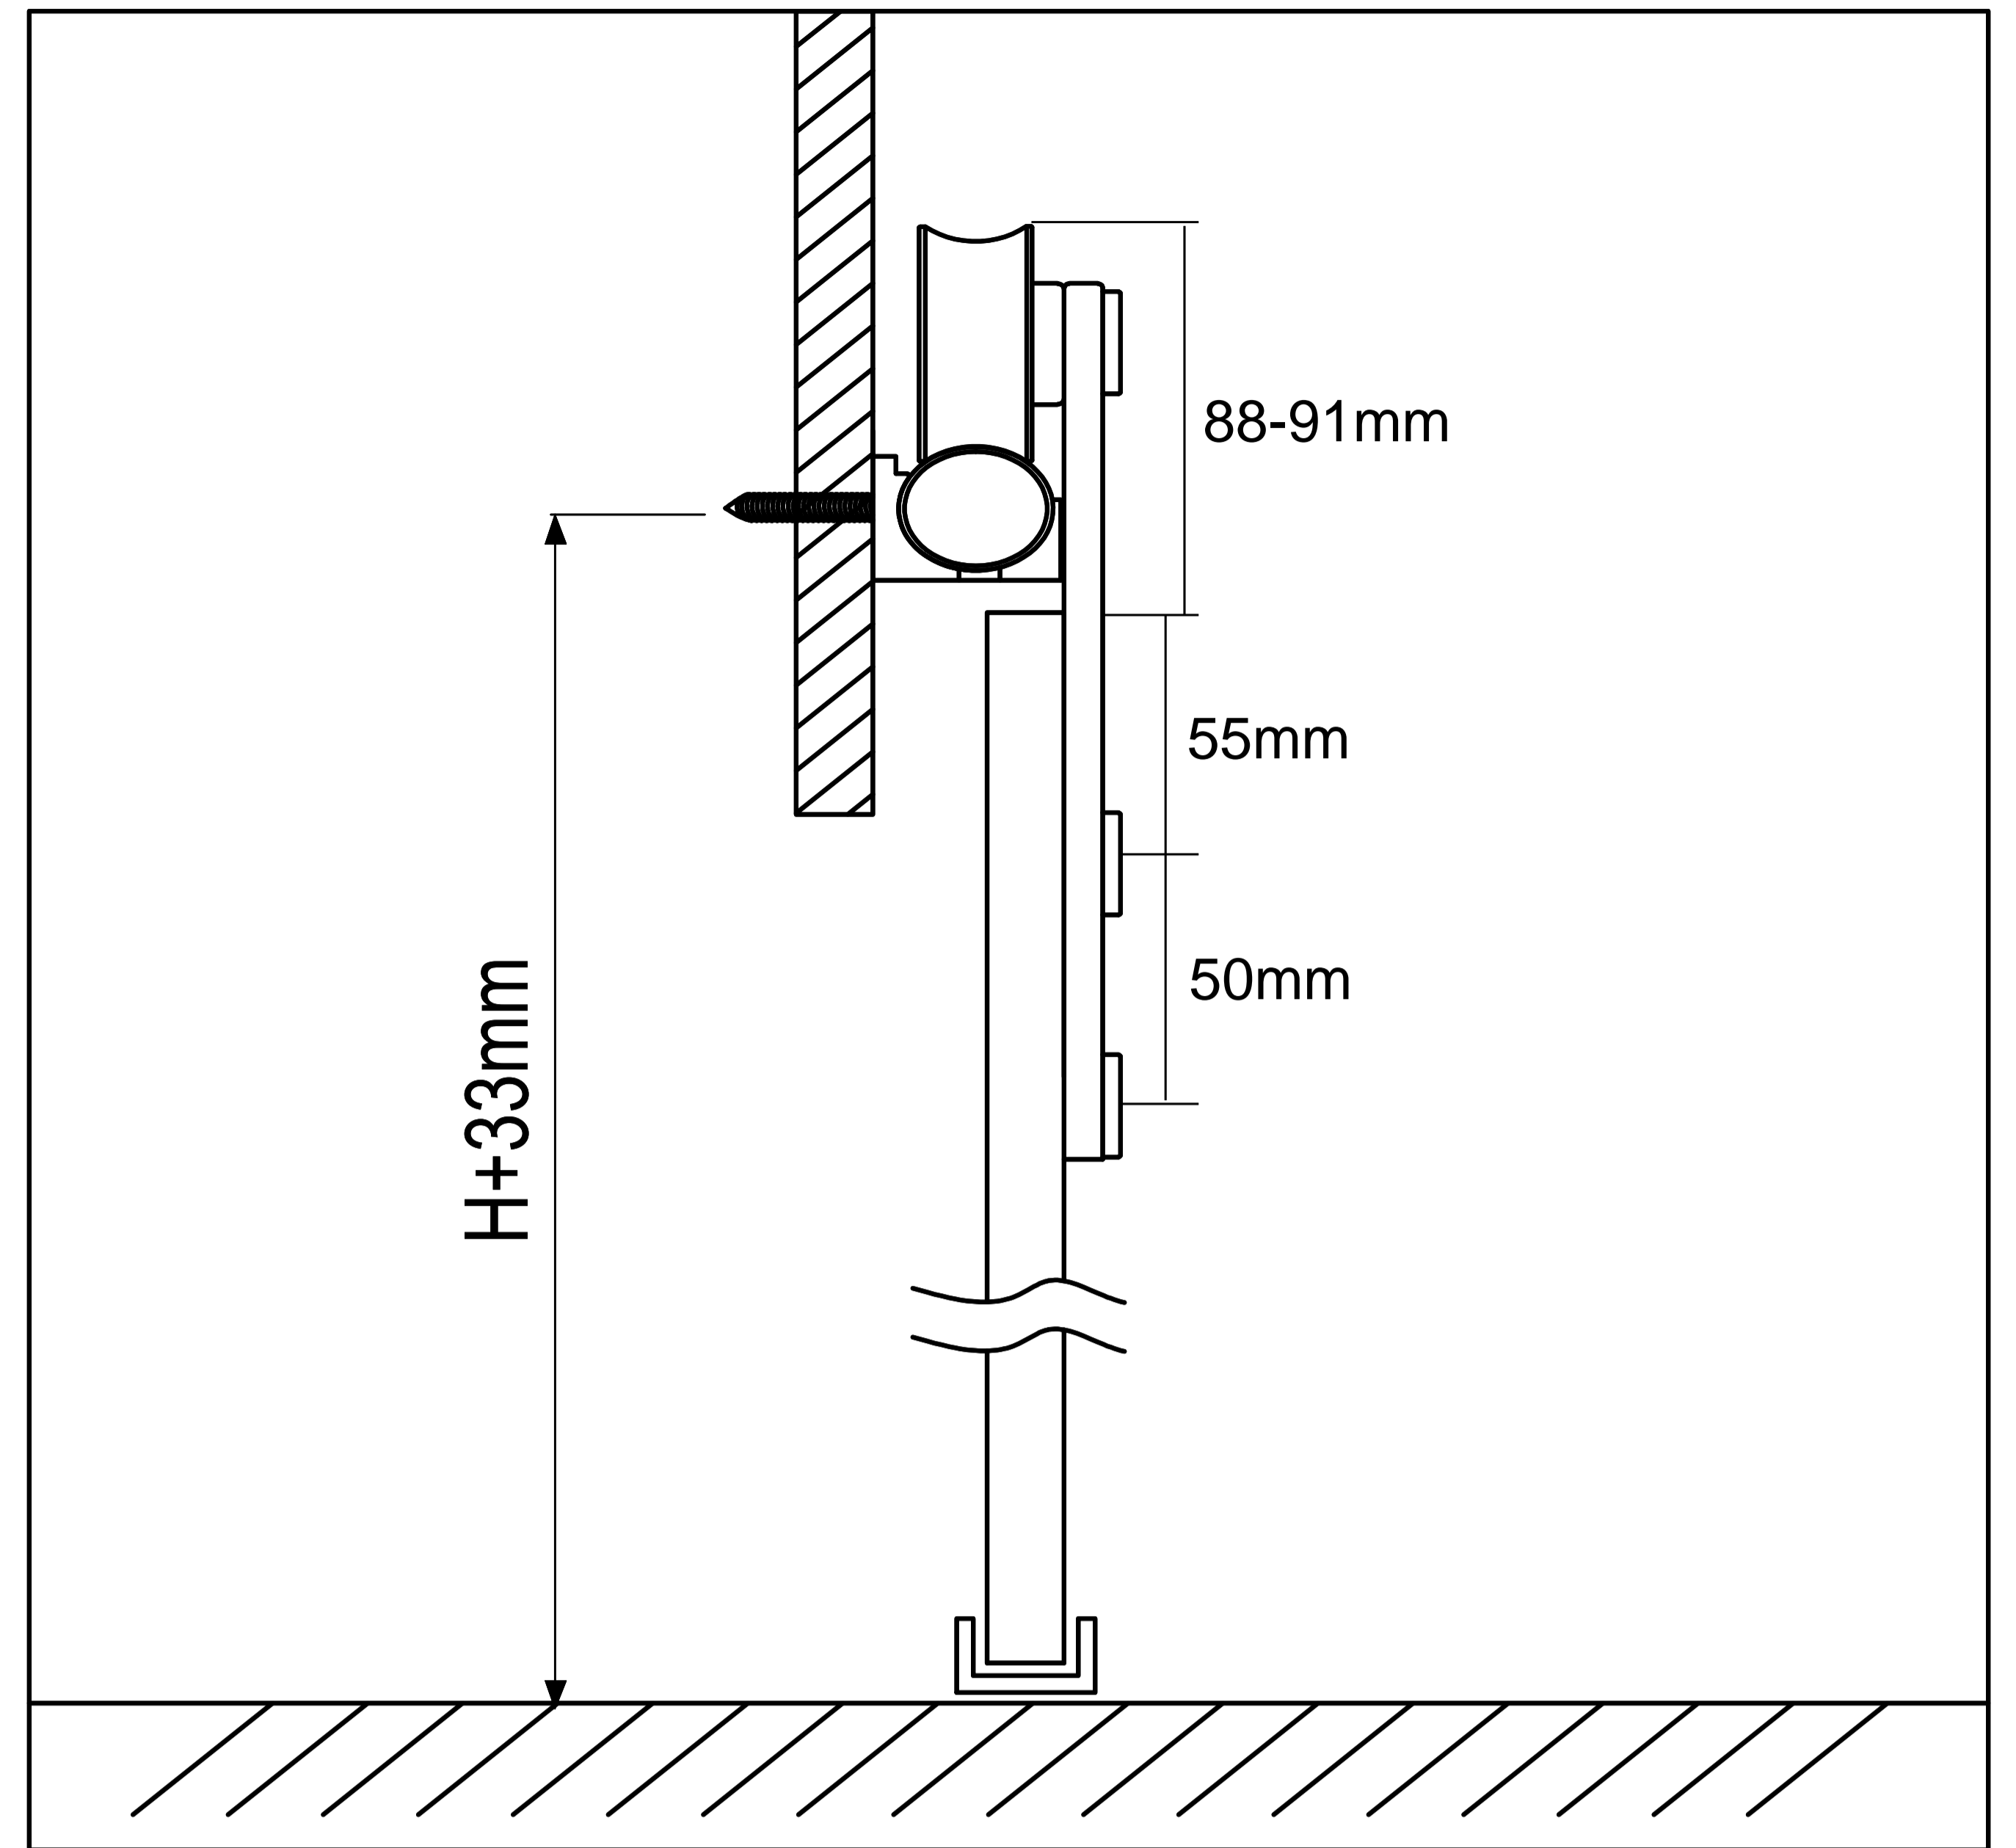

# VETROSLIDE GLASS

41271 (1.5M KIT) STRAIGHT HANGER SINGLE WHEEL

## FITTING INSTRUCTIONS

Max Door Weight: 100Kg Door Thickness: 8-12mm

**Important Note:** Coburn recommends to use Laminated Glass Door.

**Important Note:** Coburn recommends to use Laminated Glass Door for safety.