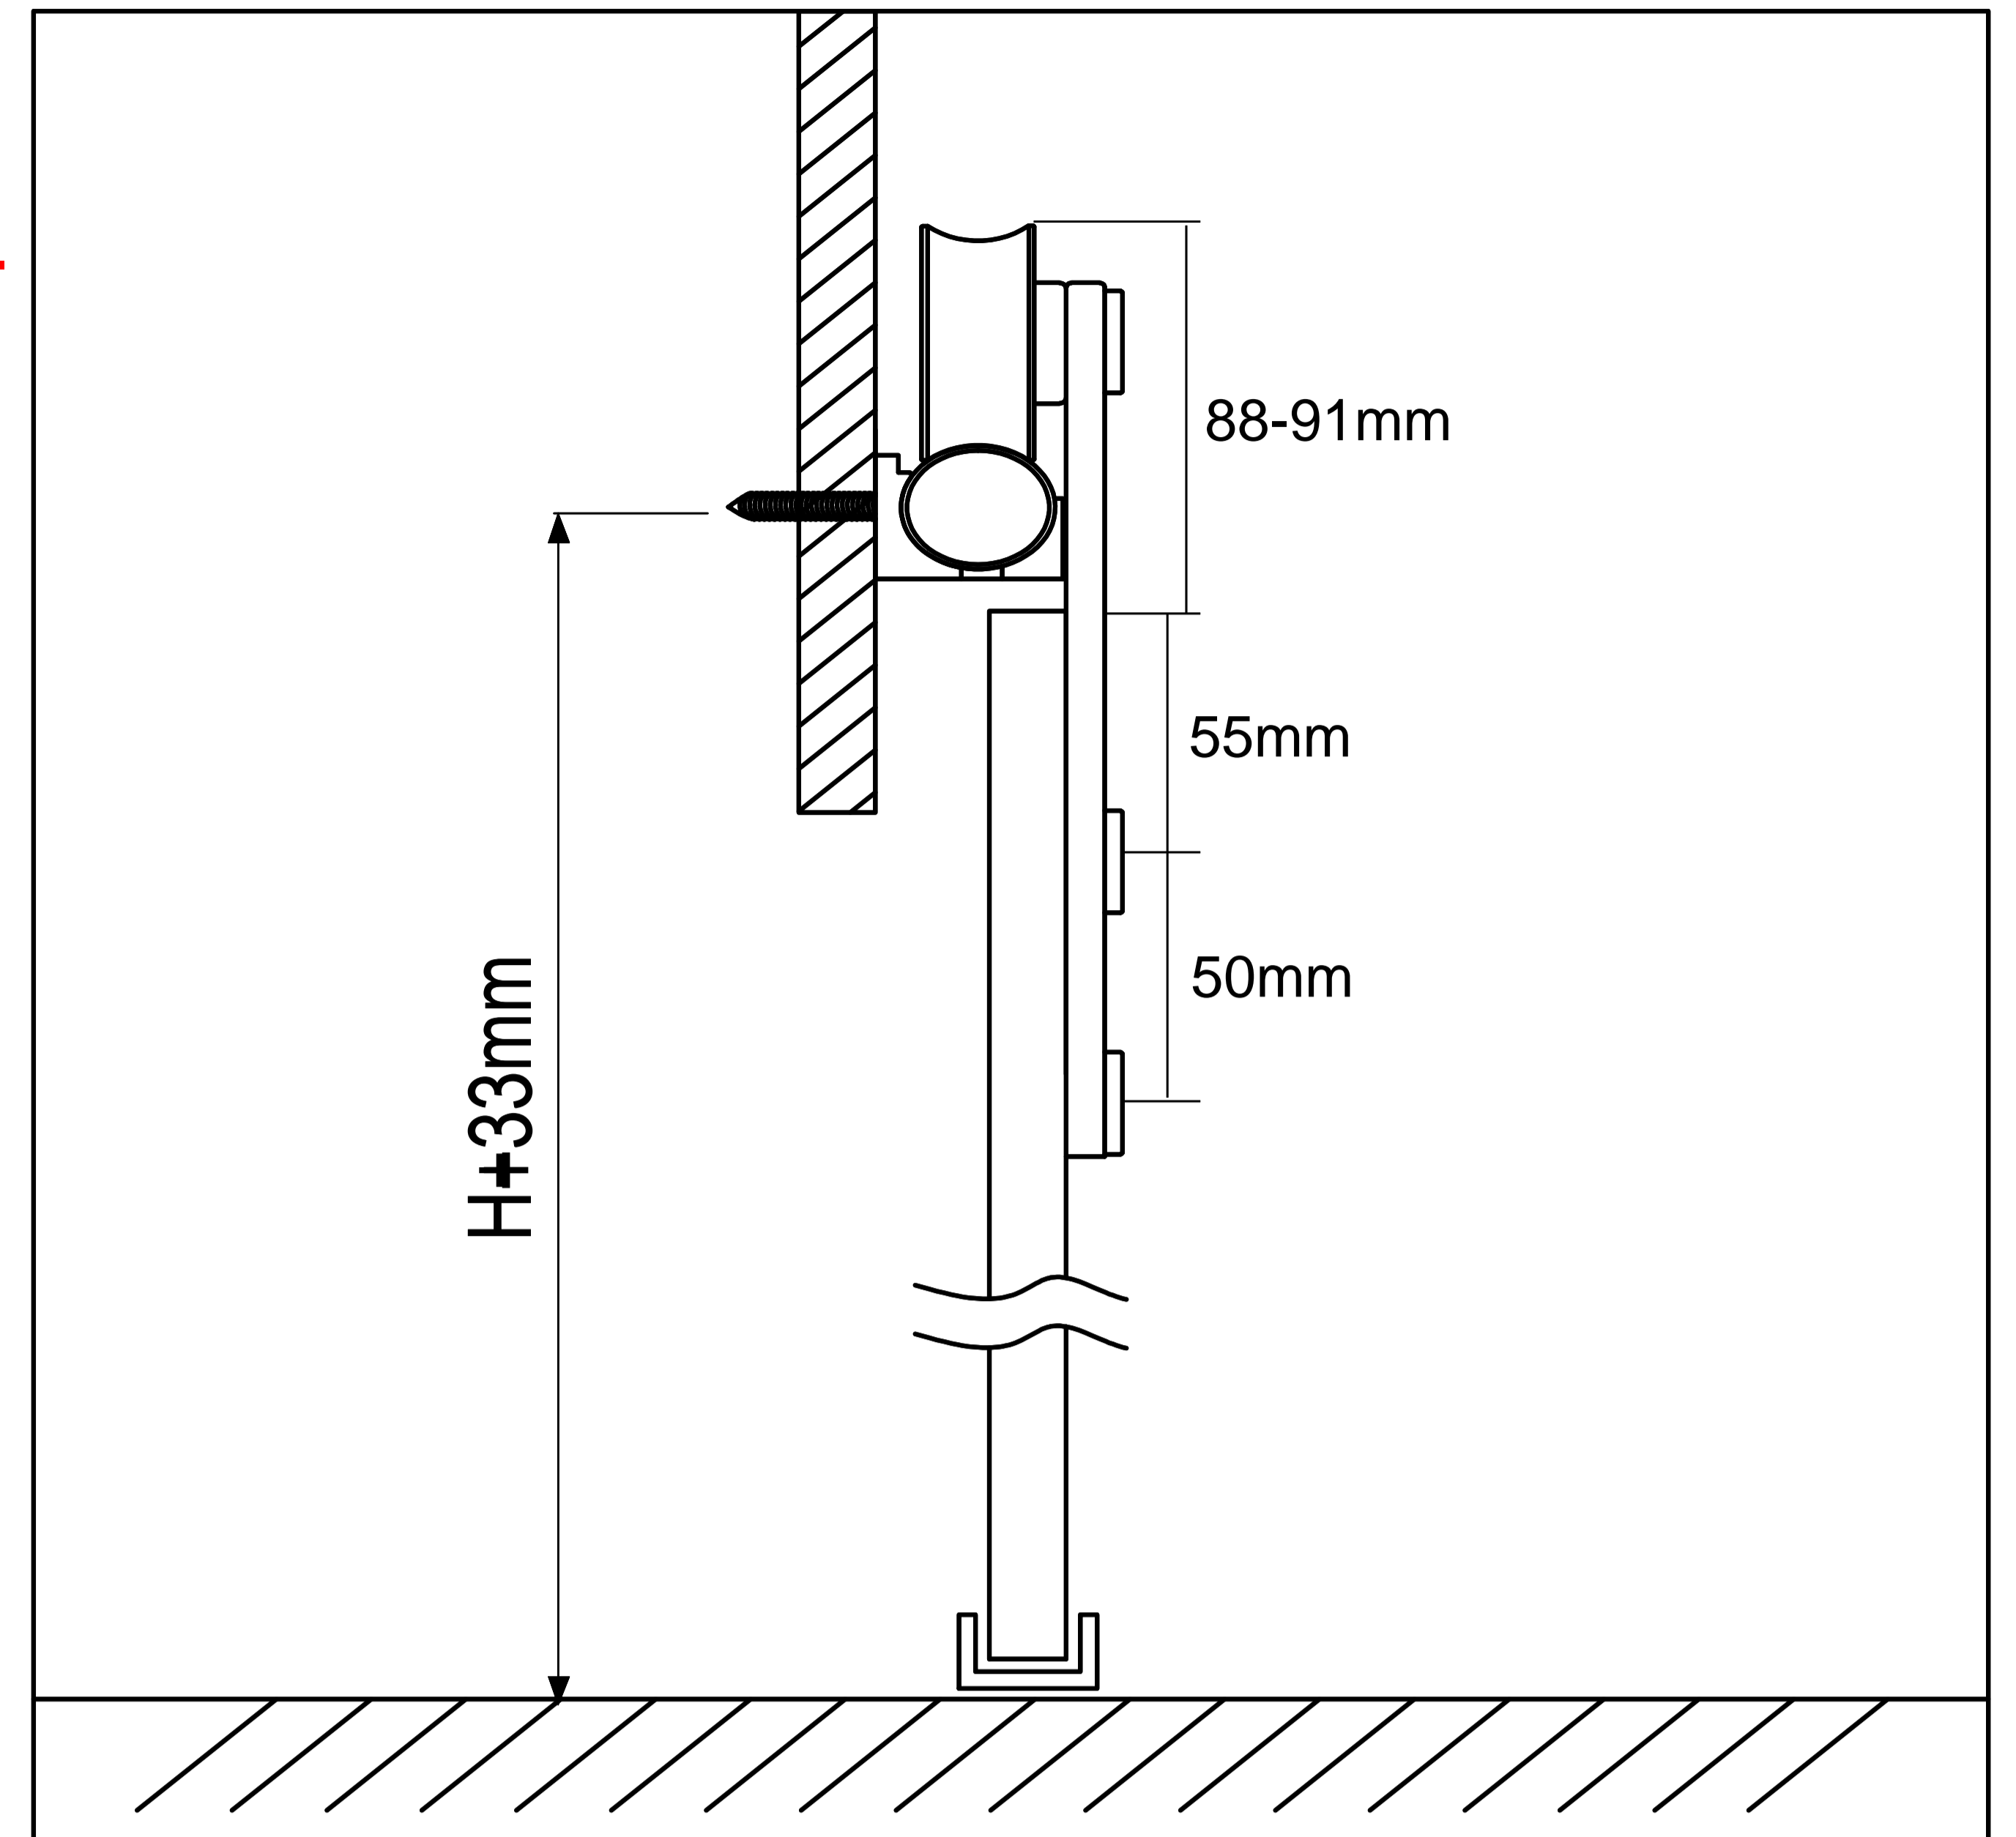

VETROSLIDE GLASS

41271 (1.5M KIT) STRAIGHT HANGER SINGLE WHEEL

FITTING INSTRUCTIONS

Max Door Weight: 100Kg Door Thickness: 8-12mm

Important Note: Coburn recommends to use Laminated Glass Door.

Glass Cutout Details

(recommended) G H G
 for different glass thicknesses G100mm L Q J
 on the kit size is L W H R U G R R U V L J H

Important Note: Coburn recommends to use Laminated Glass Door for safety.