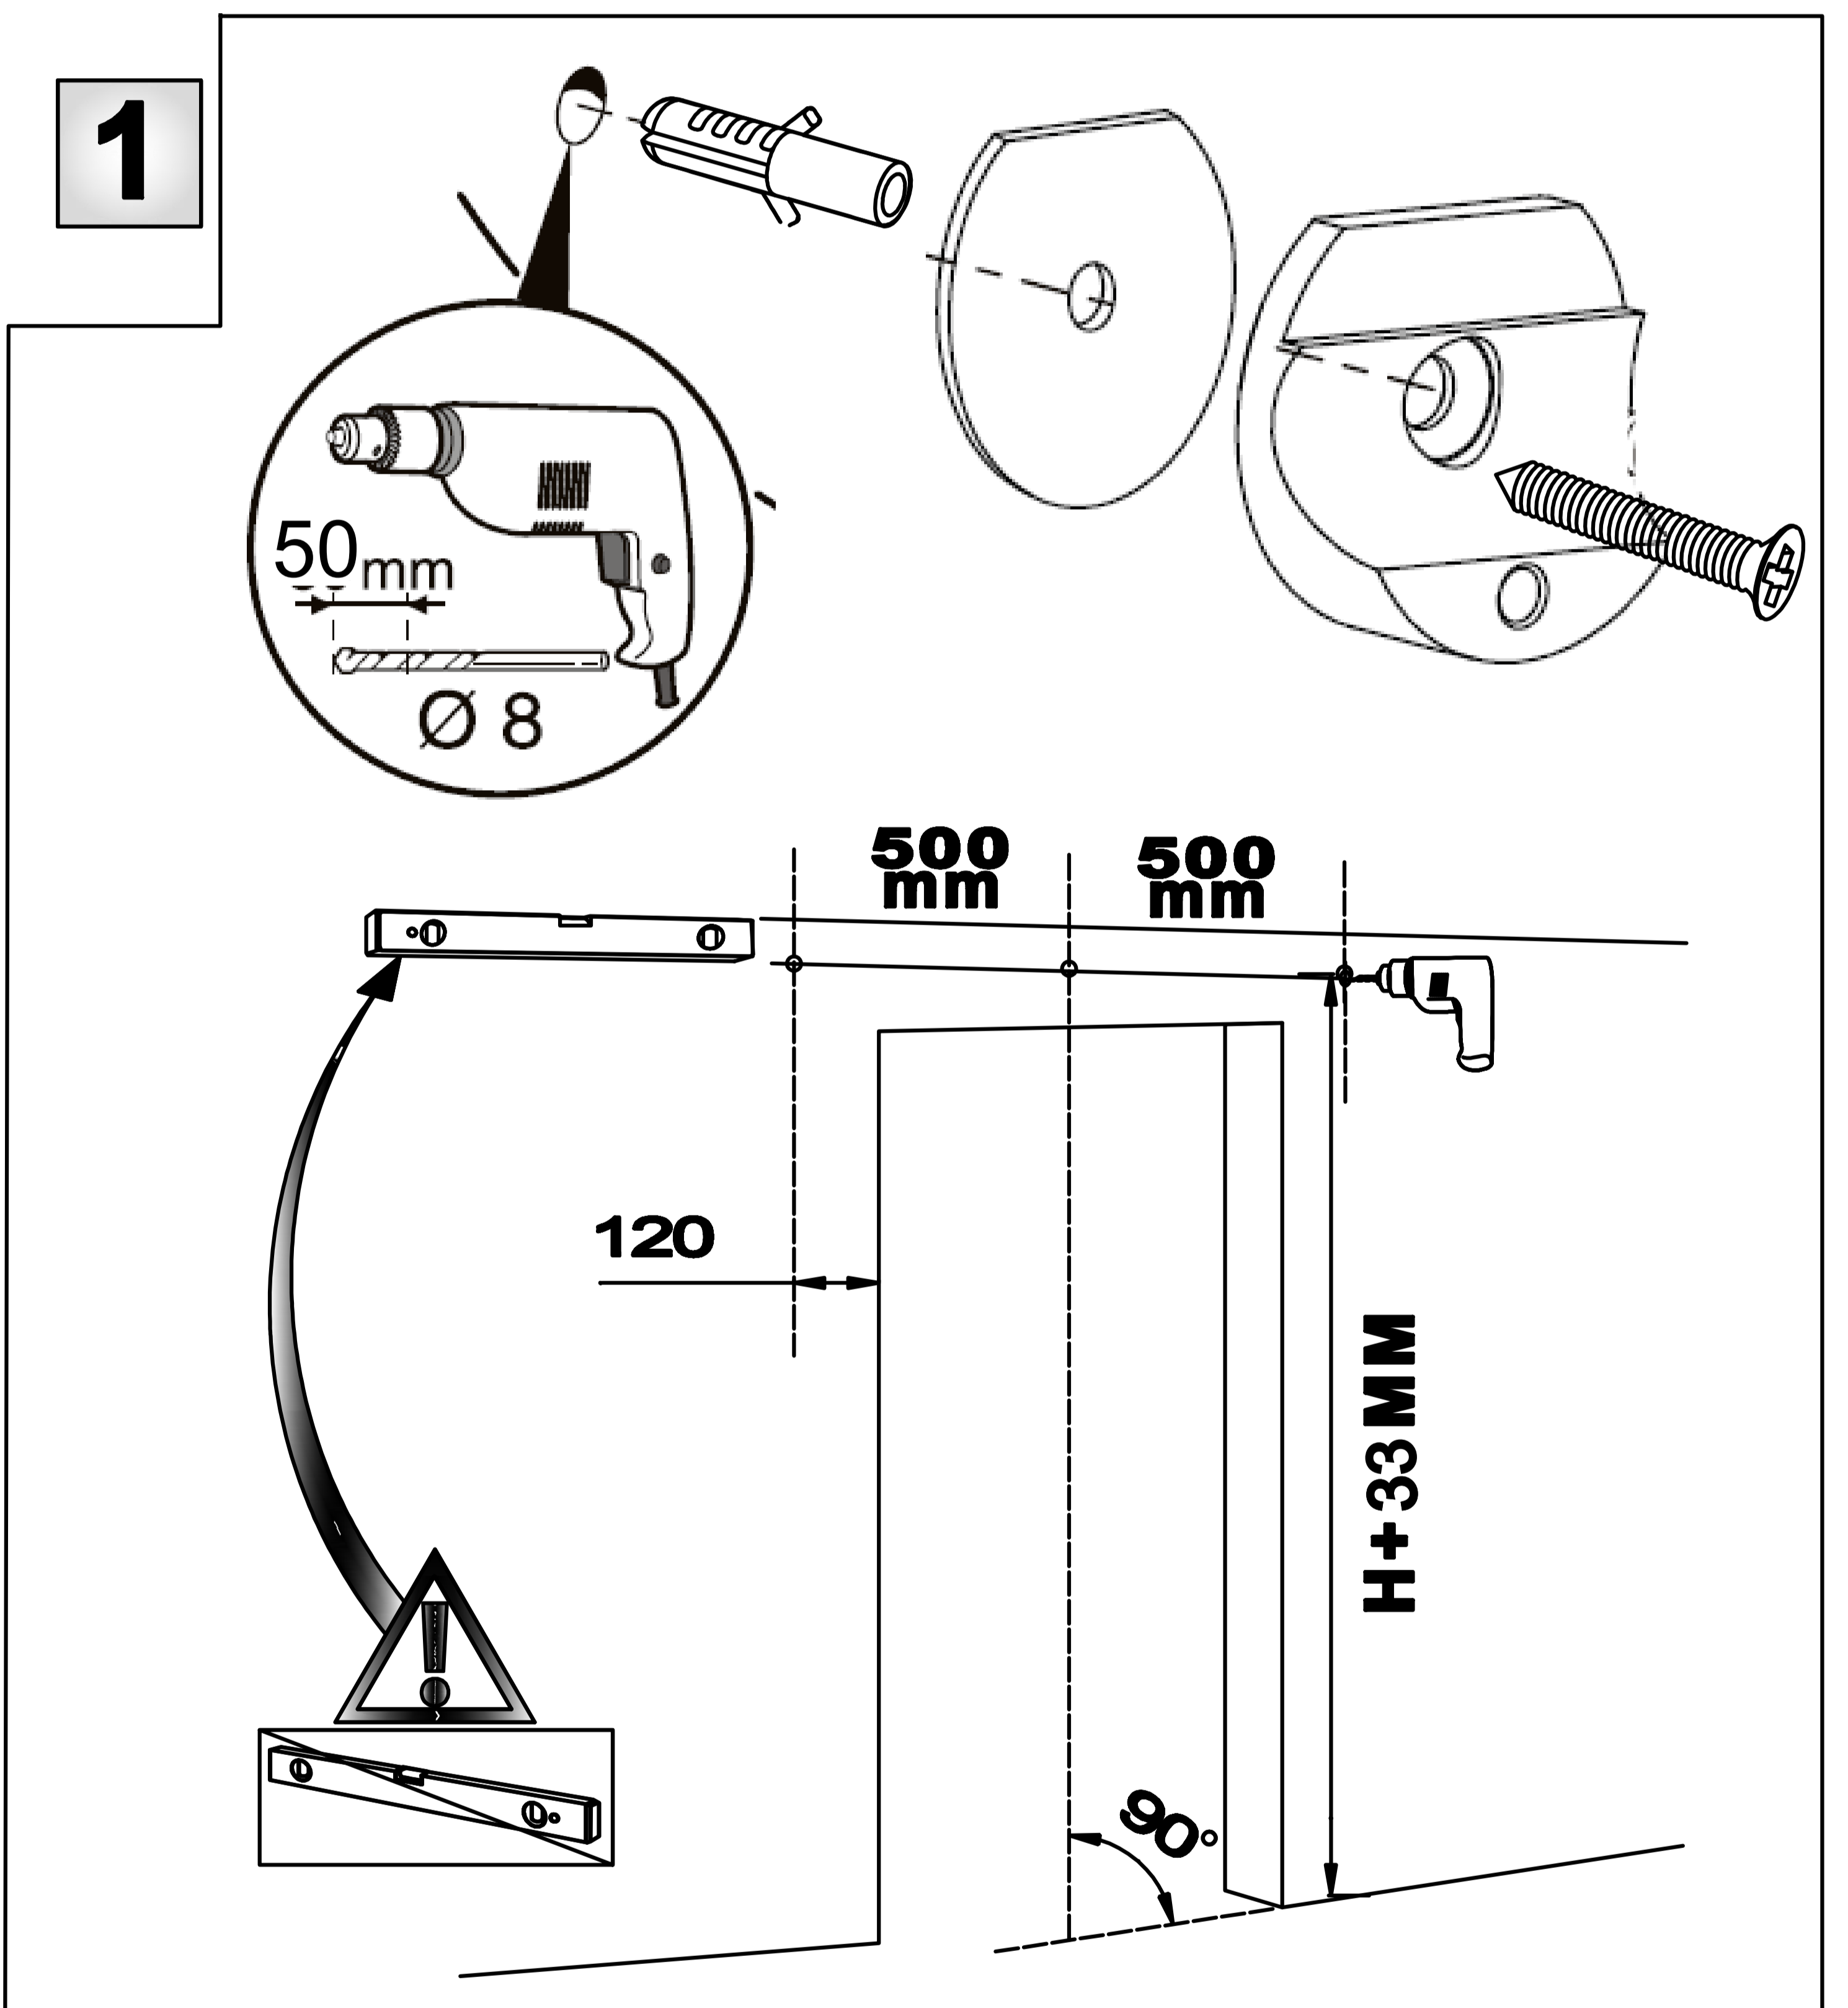

# VETROSLIDE GLASS

41271 (1.5M KIT) STRAIGHT HANGER SINGLE WHEEL

## FITTING INSTRUCTIONS

Max Door Weight: 100Kg Door Thickness: 8-12mm

**Important Note:** Coburn recommends to use Laminated Glass Door.

**Important Note:** Coburn recommends to use Laminated Glass Door for safety.