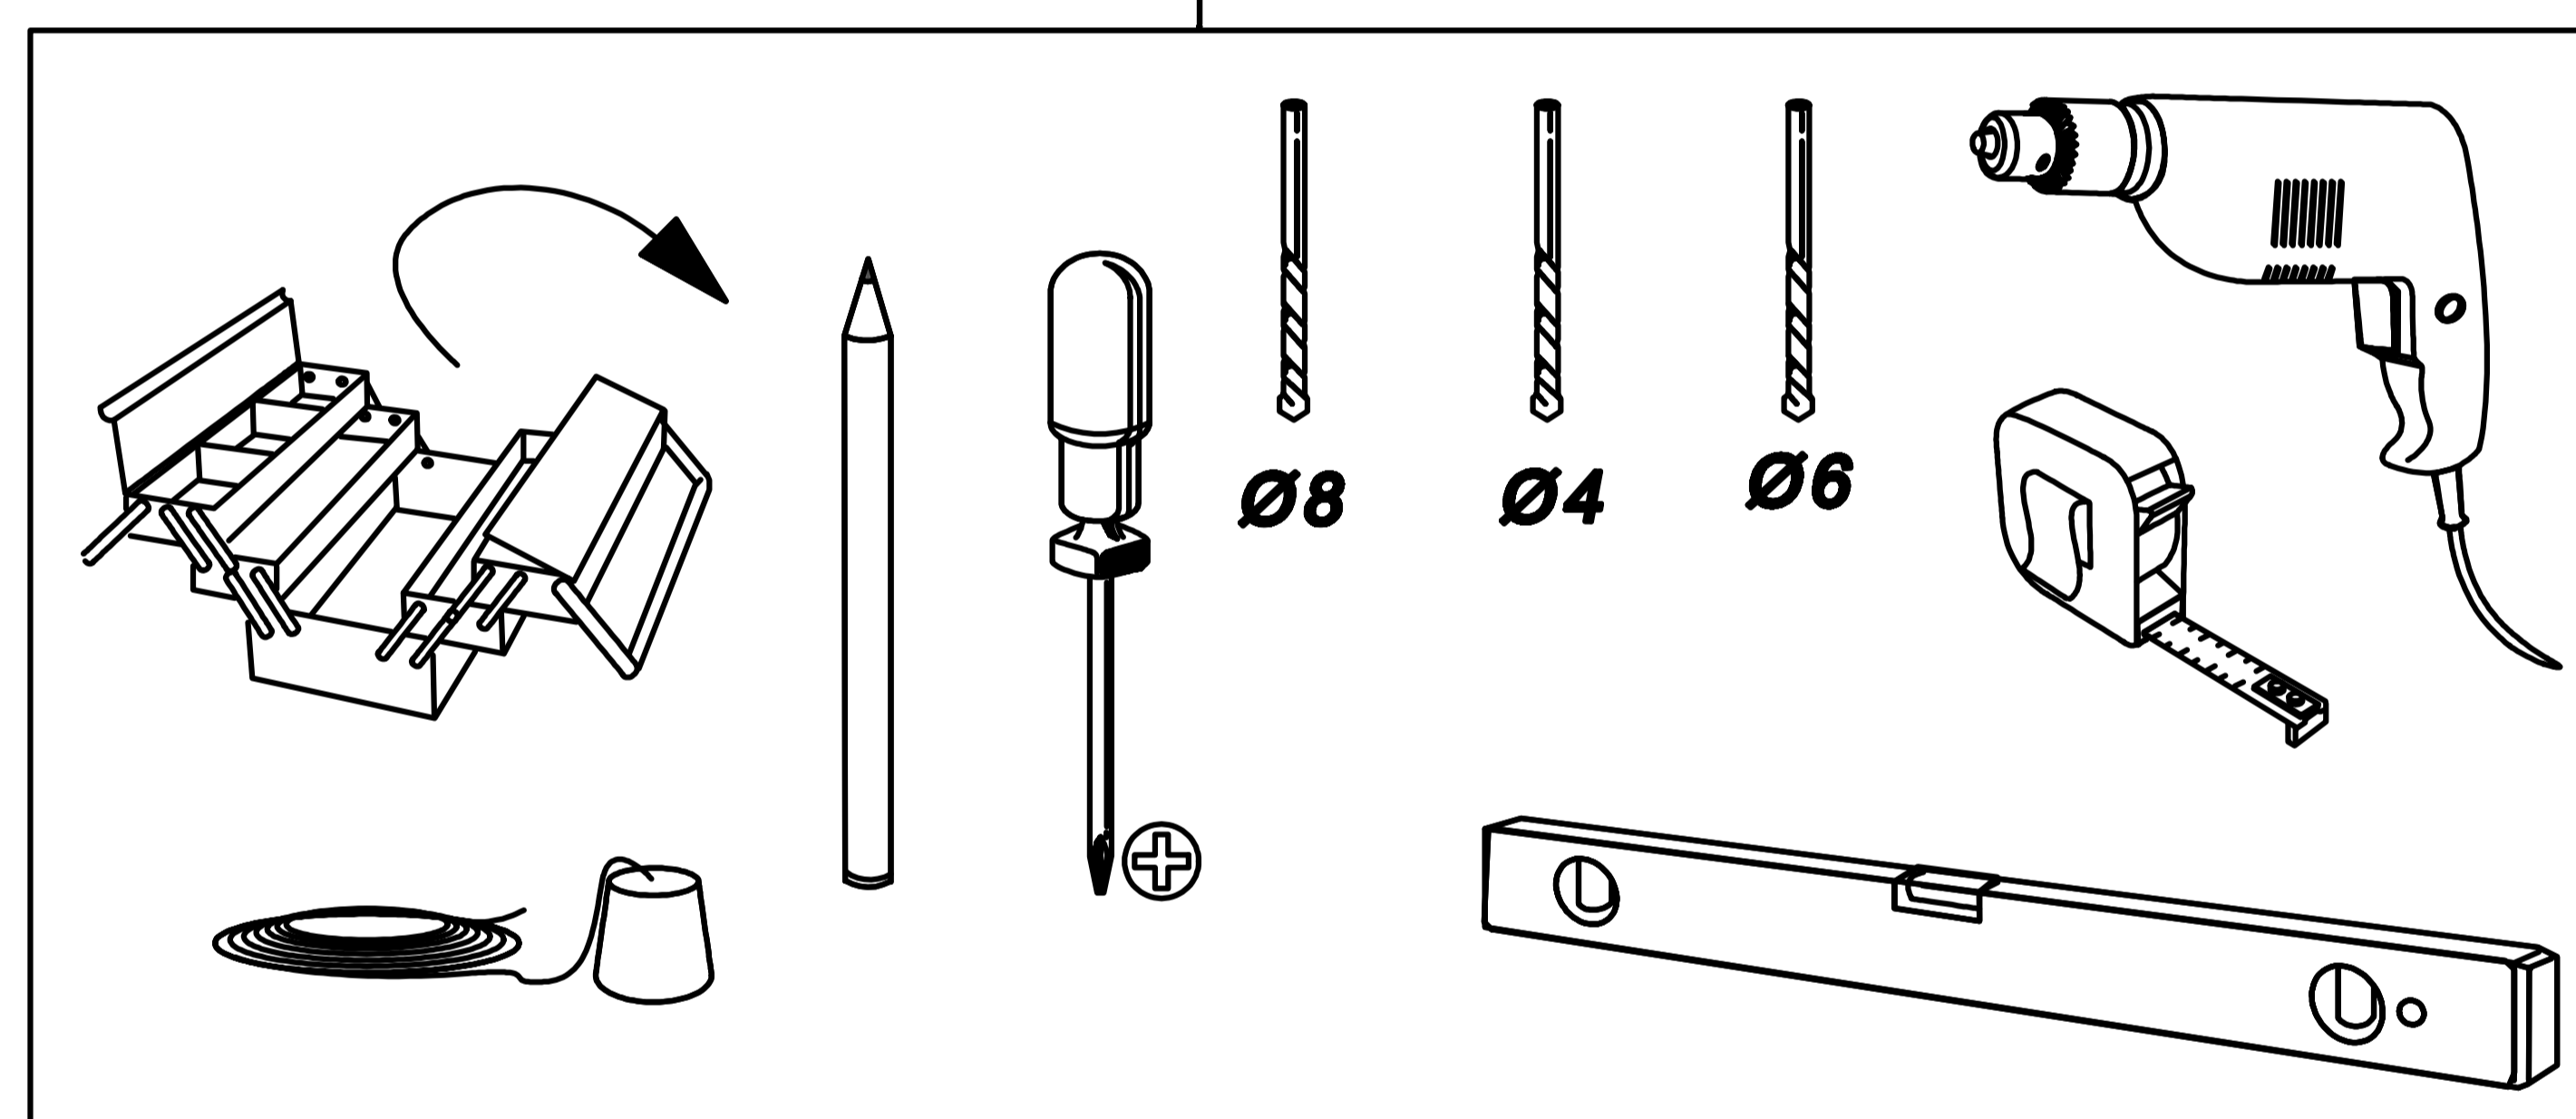

VETROSLIDE GLASS

41271 (1.5M KIT) STRAIGHT HANGER SINGLE WHEEL

FITTING INSTRUCTIONS

Max Door Weight: 100Kg Door Thickness: 8-12mm

Important Note: Coburn recommends to use Laminated Glass Door.

Glass Cutout Details

(recommended) G H G
 for different glass thicknesses G100mm L Q J
 on the kit size is L W H R U G R R U V L J H

Important Note: Coburn recommends to use Laminated Glass Door for safety.