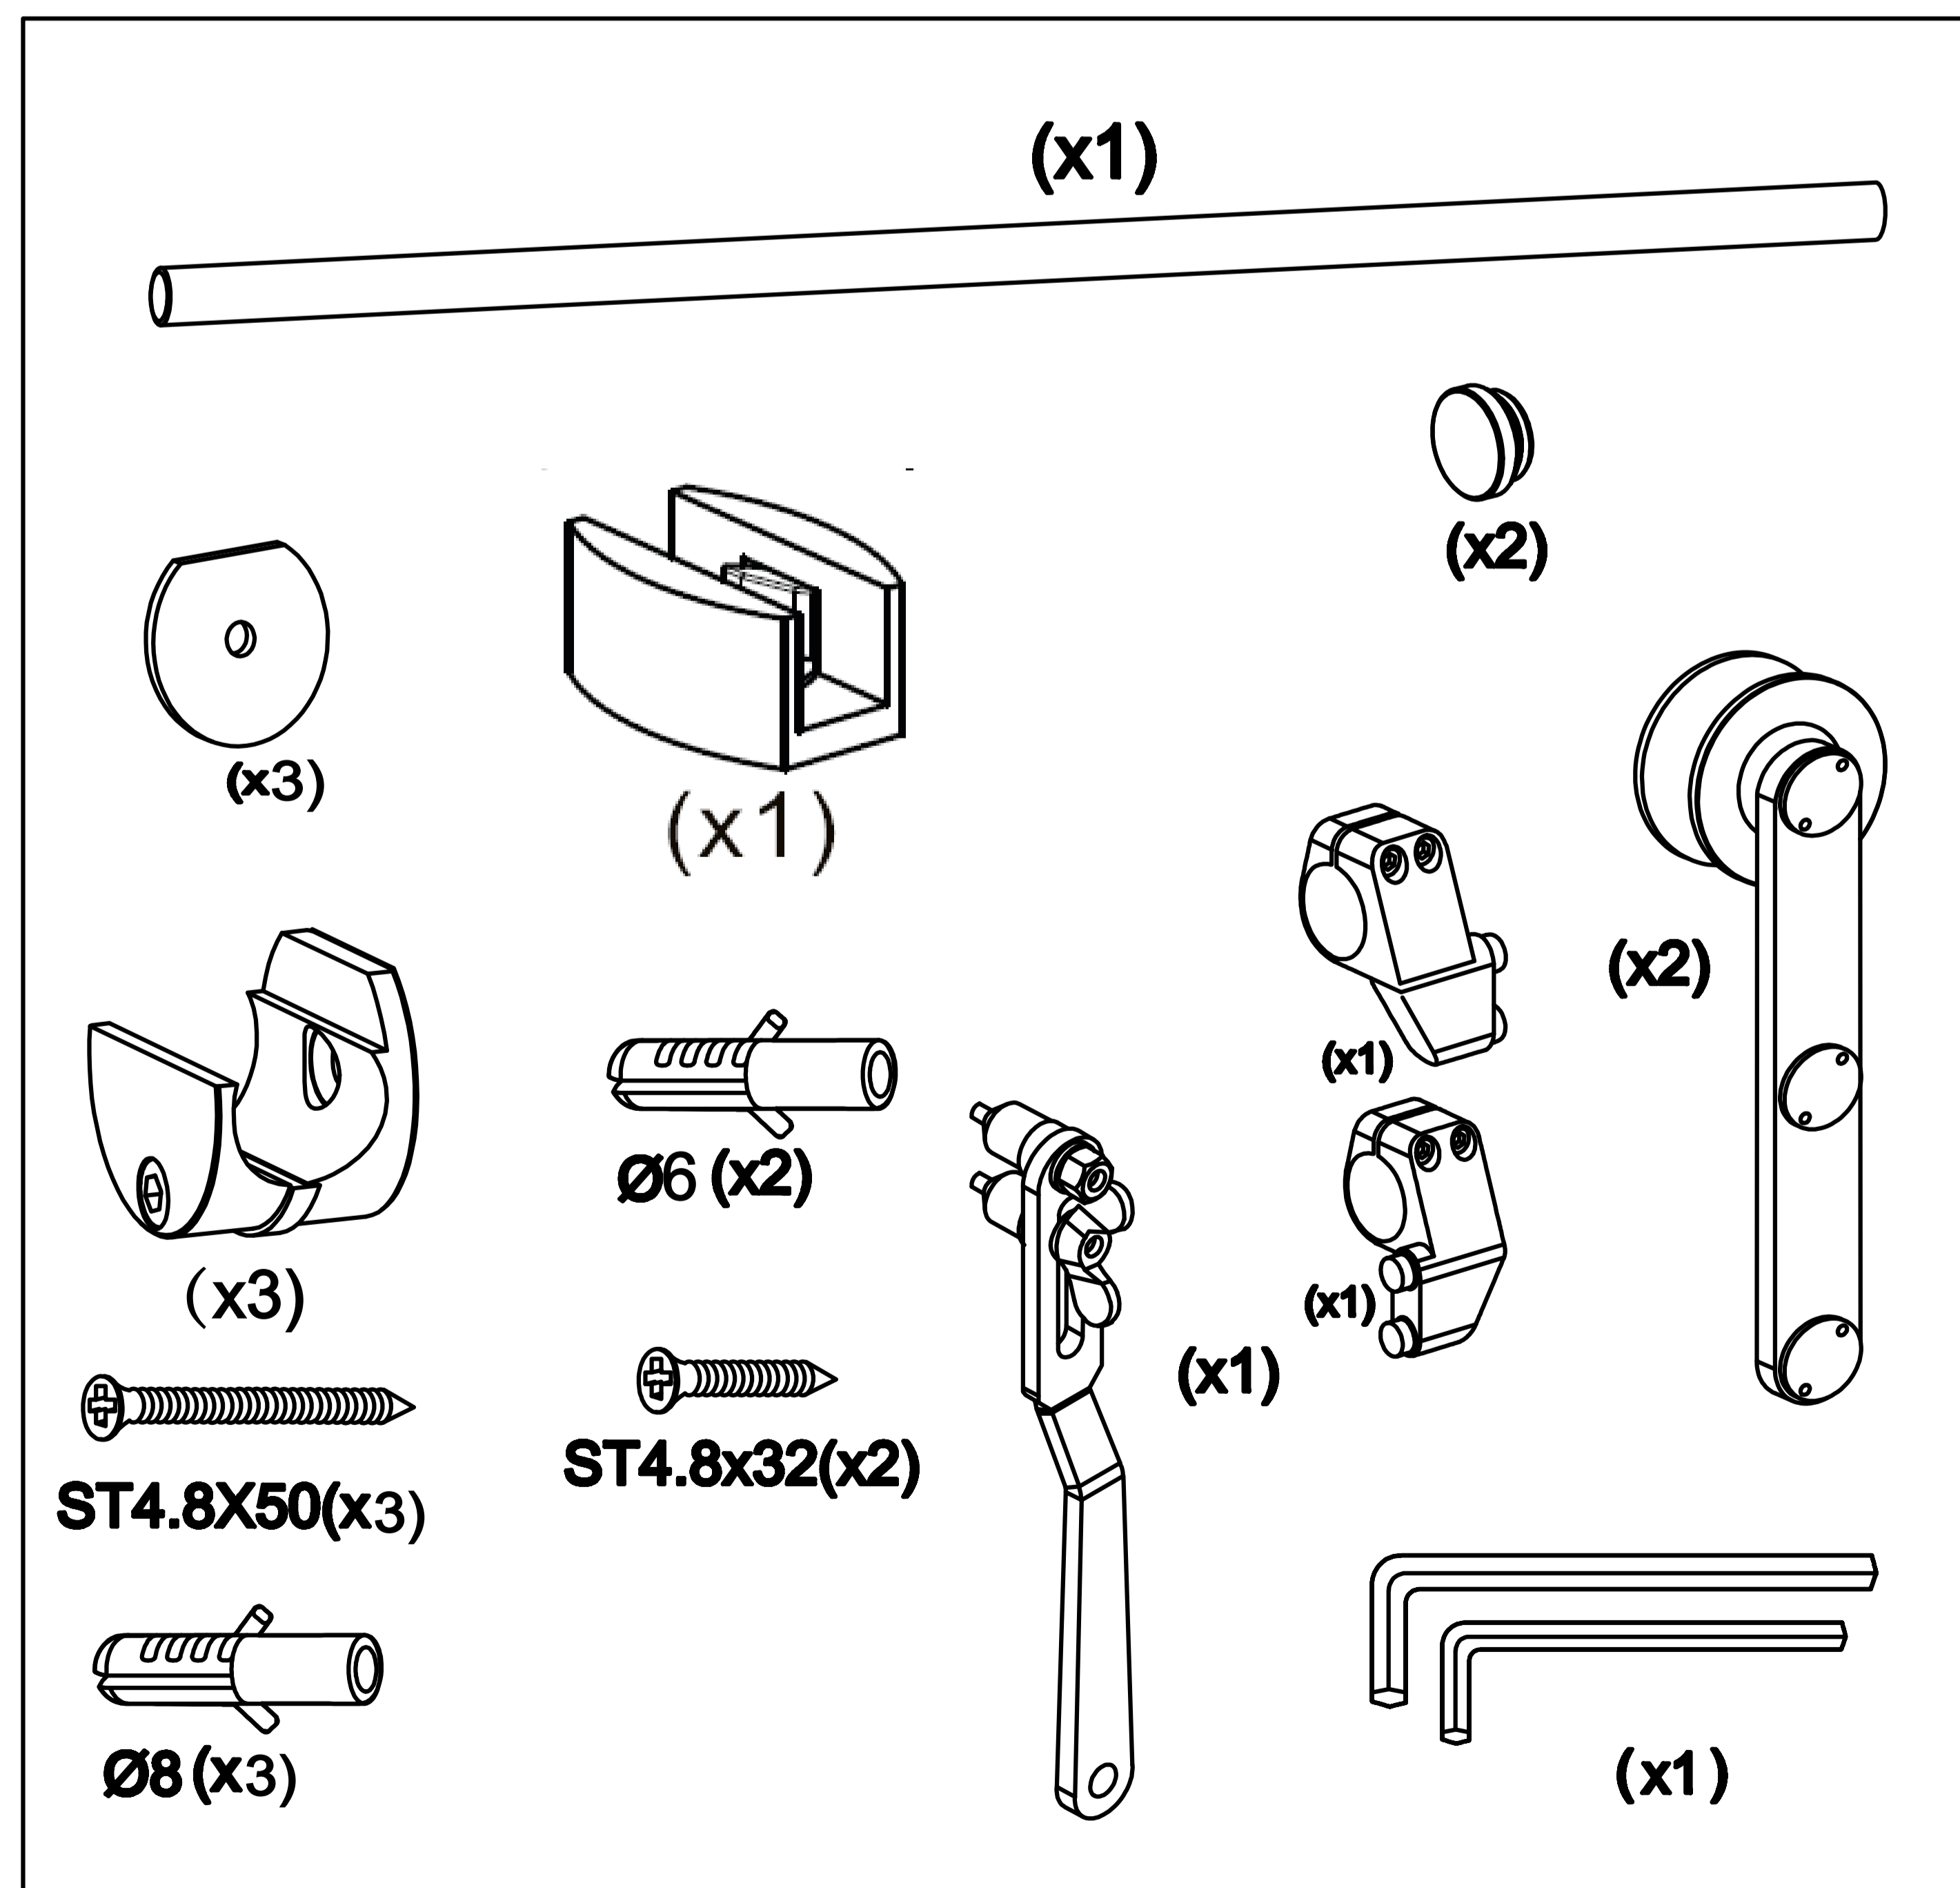

# VETROSLIDE GLASS

41271 (1.5M KIT) STRAIGHT HANGER SINGLE WHEEL

## FITTING INSTRUCTIONS

Max Door Weight: 100Kg Door Thickness: 8-12mm

**Important Note:** Coburn recommends to use Laminated Glass Door.

**Important Note:** Coburn recommends to use Laminated Glass Door for safety.