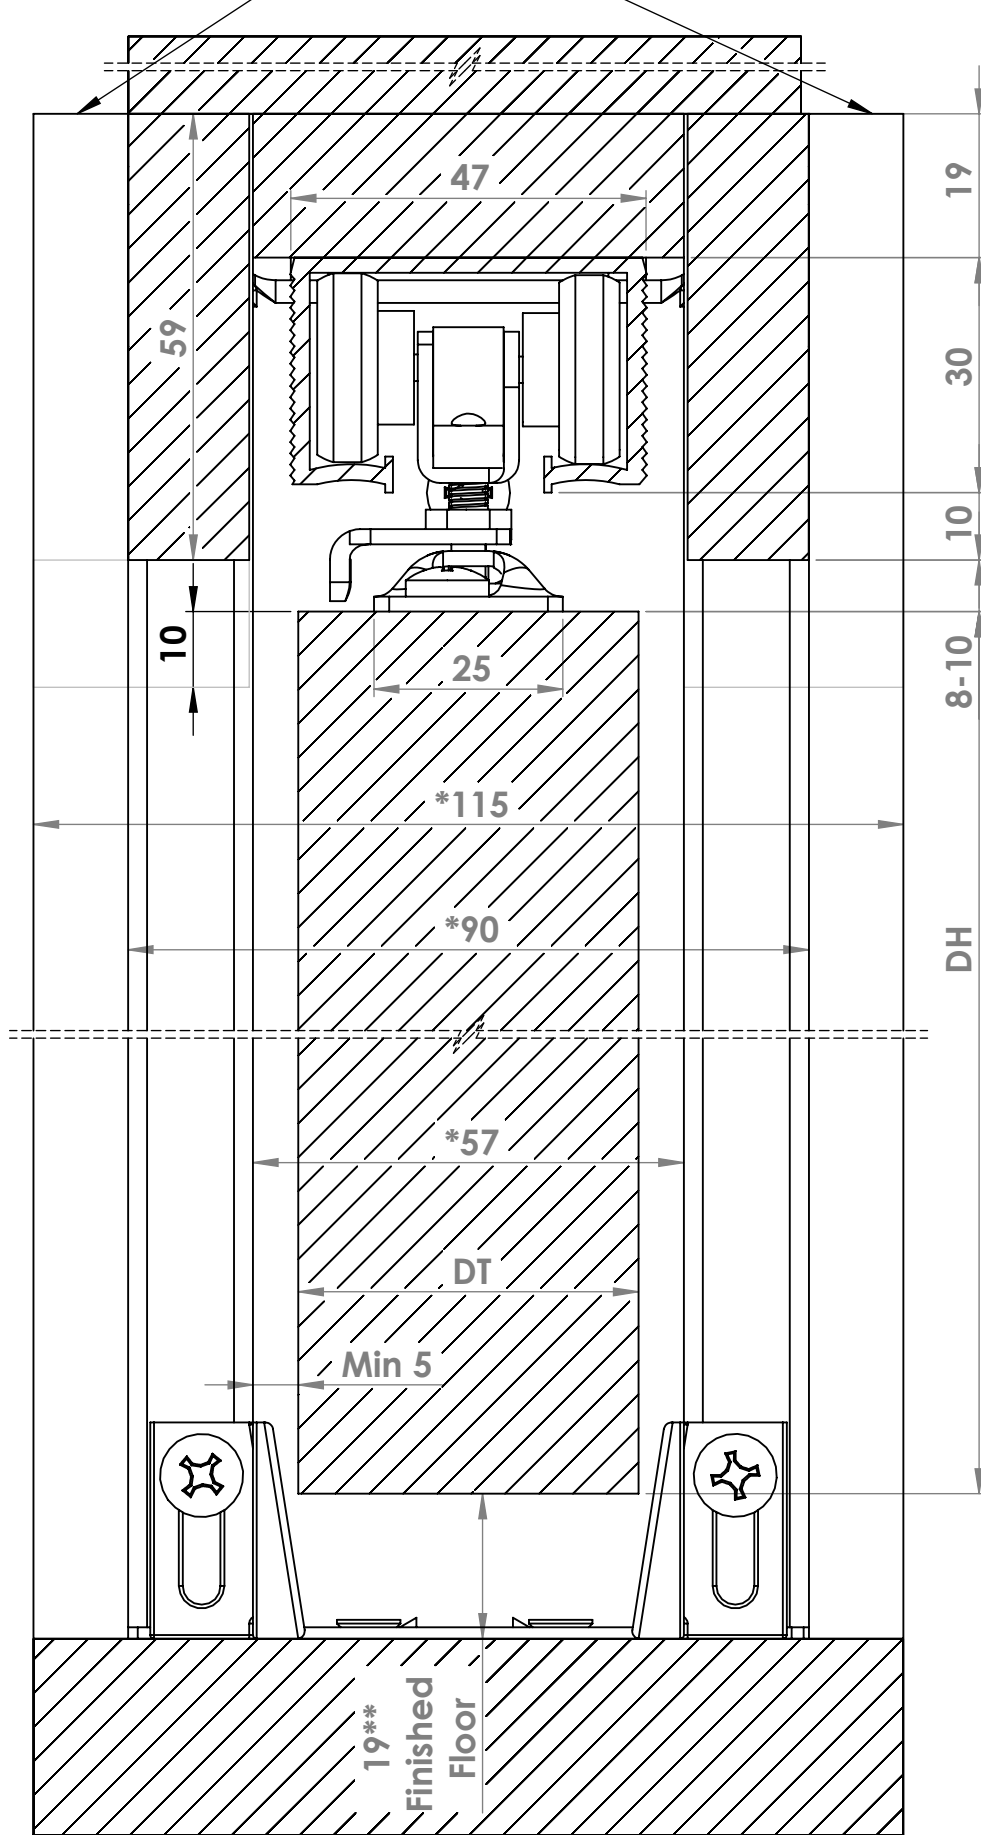

HIDEAWAY Pocket System with New Steel Studs

Maximum door weight 90kg

DH - Door height, maximum 2743mm

DWi - Door width, maximum 1524mm

DT - Door thickness,
Minimum 25mm with standard bracket
Maximum 44mm with standard bracket
Maximum 50mm with cavity widening kit

OW - Opening width

OH - Opening height

NOTE:

For door over 44mm
61613 widening kit MUST be used.

SECTION A-A 12.5mm Plaster Board

Available Sets				
Part No.	Item Code	Maximum Door Width	Maximum Door Height	Maximum Door Weight
61730	H30	762mm	2040mm	56kg
61736	H36	915mm	2040mm	56kg
61742	H42	1067mm	2040mm	90kg
61842	H42A	1067mm	2743mm	90kg
61848	H48A	1219mm	2743mm	90kg
61854	H54	1371mm	2743mm	90kg
61860	H60A	1524mm	2743mm	90kg

SECTION B-B
SCALE 1 : 6

Side view
with alternative bottom guide
Scale 1:2

Coburn Sliding Systems Ltd

Unit-1, Cardinal way, Godmanchester, PE29 2XN, UK
Tel: +44-2085456680 email: sales@coburn.co.uk Web: www.coburn.co.uk