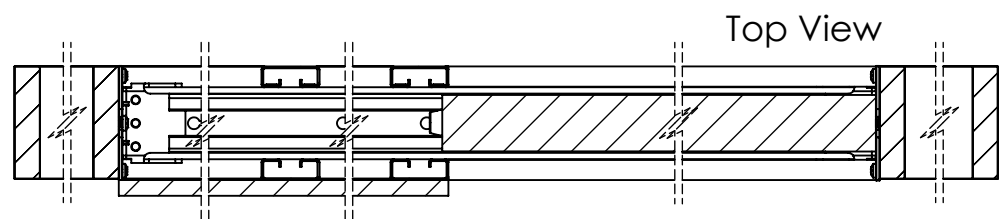

HIDEAWAY Pocket System with New Steel Studs

Maximum door weight 90kg

DH - Door height, maximum 2743mm

DWi - Door width, maximum 1524mm

DT - Door thickness,
Minimum 25mm with standard bracket
Maximum 44mm with standard bracket
Maximum 50mm with cavity widening kit

OW - Opening width

OH - Opening height

NOTE:

For door over 44mm
61613 widening kit MUST be used.

SECTION A-A 12.5mm Plaster Board

Available Sets				
Part No.	Item Code	Maximum Door Width	Maximum Door Height	Maximum Door Weight
61730	H30	762mm	2040mm	56kg
61736	H36	915mm	2040mm	56kg
61742	H42	1067mm	2040mm	90kg
61842	H42A	1067mm	2743mm	90kg
61848	H48A	1219mm	2743mm	90kg
61854	H54	1371mm	2743mm	90kg
61860	H60A	1524mm	2743mm	90kg

SECTION B-B
SCALE 1 : 6

Side view
with alternative bottom guide
Scale 1:2

Coburn Sliding Systems Ltd

Unit-1, Cardinal way, Godmanchester, PE29 2XN, UK
Tel: +44-2085456680 email: sales@coburn.co.uk Web: www.coburn.co.uk