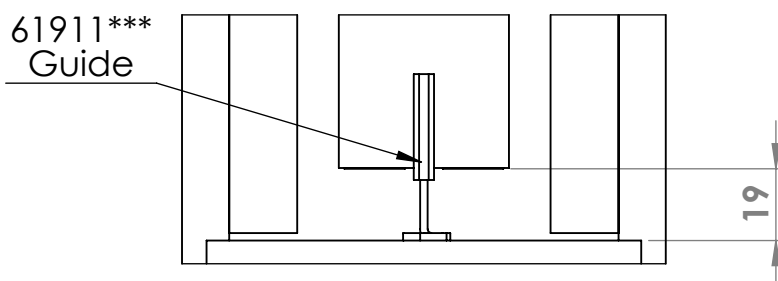

HIDEAWAY Pocket System with New Steel Studs

Maximum door weight 90kg

DH - Door height, maximum 2743mm

DWi - Door width, maximum 1524mm

DT - Door thickness,
Minimum 25mm with standard bracket
Maximum 44mm with standard bracket
Maximum 50mm with cavity widening kit

OW - Opening width

OH - Opening height

NOTE:

For door over 44mm
61613 widening kit MUST be used.

SECTION A-A 12.5mm Plaster Board

Available Sets				
Part No.	Item Code	Maximum Door Width	Maximum Door Height	Maximum Door Weight
61730	H30	762mm	2040mm	56kg
61736	H36	915mm	2040mm	56kg
61742	H42	1067mm	2040mm	90kg
61842	H42A	1067mm	2743mm	90kg
61848	H48A	1219mm	2743mm	90kg
61854	H54	1371mm	2743mm	90kg
61860	H60A	1524mm	2743mm	90kg

SECTION B-B
SCALE 1 : 6

Side view
with alternative bottom guide
Scale 1:2

Coburn Sliding Systems Ltd

Unit-1, Cardinal way, Godmanchester, PE29 2XN, UK
Tel: +44-2085456680 email: sales@coburn.co.uk Web: www.coburn.co.uk