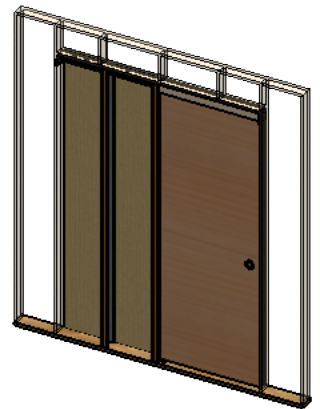

HIDEAWAY Pocket System with New Steel Studs

Maximum door weight 90kg

DH - Door height, maximum 2743mm

DWi - Door width, maximum 1524mm

DT - Door thickness,
Minimum 25mm with standard bracket
Maximum 44mm with standard bracket
Maximum 50mm with cavity widening kit

OW - Opening width

OH - Opening height

NOTE:

For door over 44mm
61613 widening kit MUST be used.

SECTION A-A 12.5mm Plaster Board

Available Sets				
Part No.	Item Code	Maximum Door Width	Maximum Door Height	Maximum Door Weight
61730	H30	762mm	2040mm	56kg
61736	H36	915mm	2040mm	56kg
61742	H42	1067mm	2040mm	90kg
61842	H42A	1067mm	2743mm	90kg
61848	H48A	1219mm	2743mm	90kg
61854	H54	1371mm	2743mm	90kg
61860	H60A	1524mm	2743mm	90kg

SECTION B-B
SCALE 1 : 6

Side view
with alternative bottom guide
Scale 1:2

Coburn Sliding Systems Ltd

Unit-1, Cardinal way, Godmanchester, PE29 2XN, UK
Tel: +44-2085456680 email: sales@coburn.co.uk Web: www.coburn.co.uk