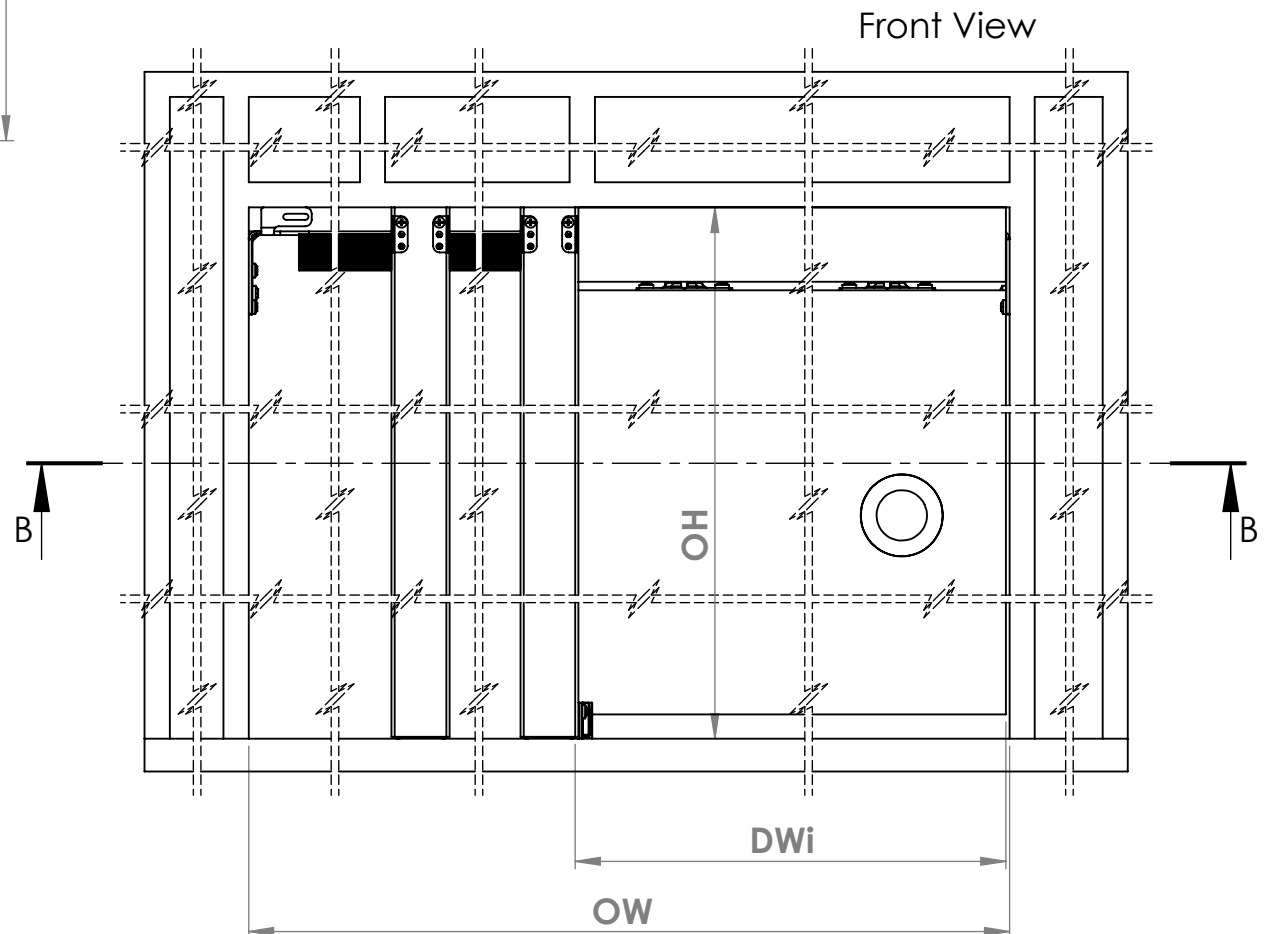

HIDEAWAY Pocket System with New Steel Studs

Maximum door weight 90kg

DH - Door height, maximum 2743mm

DWi - Door width, maximum 1524mm

DT - Door thickness,
Minimum 25mm with standard bracket
Maximum 44mm with standard bracket
Maximum 50mm with cavity widening kit

OW - Opening width

OH - Opening height

NOTE:

For door over 44mm
61613 widening kit MUST be used.

SECTION A-A 12.5mm Plaster Board

Available Sets				
Part No.	Item Code	Maximum Door Width	Maximum Door Height	Maximum Door Weight
61730	H30	762mm	2040mm	56kg
61736	H36	915mm	2040mm	56kg
61742	H42	1067mm	2040mm	90kg
61842	H42A	1067mm	2743mm	90kg
61848	H48A	1219mm	2743mm	90kg
61854	H54	1371mm	2743mm	90kg
61860	H60A	1524mm	2743mm	90kg

SECTION B-B
SCALE 1 : 6

Side view
with alternative bottom guide
Scale 1:2

Coburn Sliding Systems Ltd

Unit-1, Cardinal way, Godmanchester, PE29 2XN, UK
Tel: +44-2085456680 email: sales@coburn.co.uk Web: www.coburn.co.uk